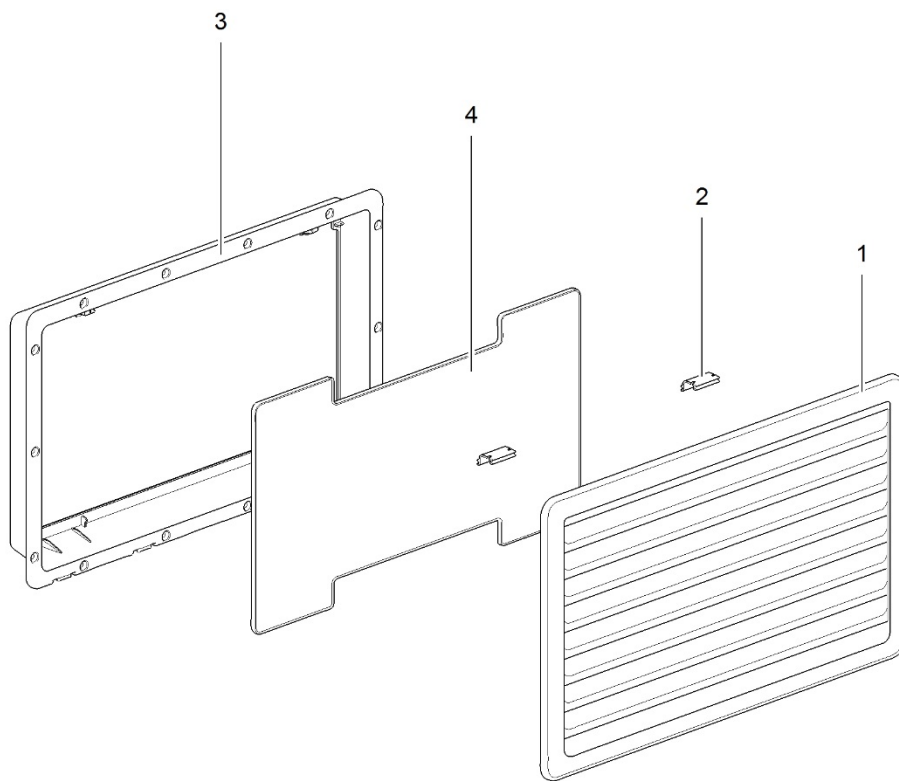

		Spare part number	Spare part number	Colours available
1	Cover	624455		22, 25, 27, 80, 84
2	Vent outer		624454	15, 22, 25, 27, 57, 76, 80, 84
3	Lock clip	628449		
4	Frame			
5	Screen	691128		80

*Vent 186 x 483 is mainly used for small fridges.*

		Spare part number	Spare part number	Colours available
1	Vent outer		691100	22, 25, 27, 76, 80, 84
2	Lock clip	628449		
3	Frame			
4	Cover	691099		80

*Vent 257 x 432 is mainly used for N3141/N3142/N4141/N4142*

LE1061\_Vent:281x533\_1214-V02

	Spare part number	Spare part number	Colours available
1	Vent outer	631140	15, 22, 25, 27, 57, 76, 80, 84
2	Lock clip	628449	
3	Frame		
4	Cover	631150	80

*Vent 281 x 523 is mainly used for large fridges.*