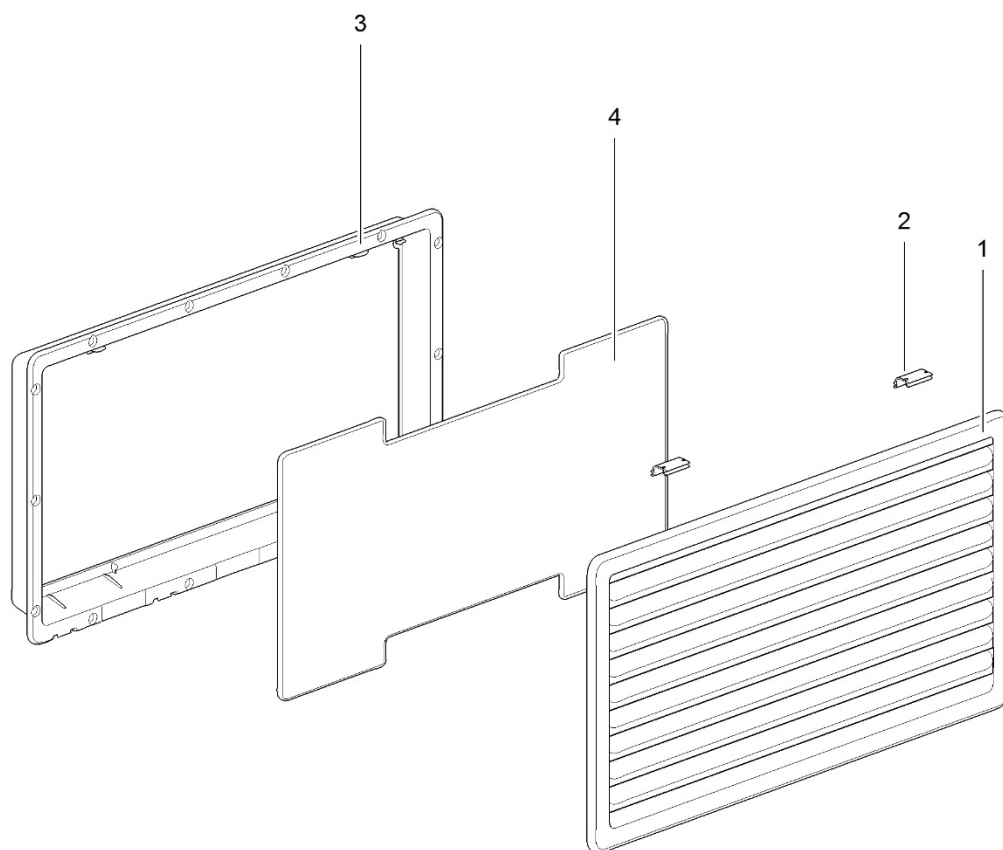

		Spare part number	Spare part number	Colours available
1	Cover	624455		22, 25, 27, 80, 84
2	Vent outer		624454	15, 22, 25, 27, 57, 76, 80, 84
3	Lock clip	628449		
4	Frame			
5	Screen	691128		80

*Vent 186 x 483 is mainly used for small fridges.*

		Spare part number	Spare part number	Colours available
1	Vent outer		691100	22, 25, 27, 76, 80, 84
2	Lock clip	628449		
3	Frame			
4	Cover	691099		80

*Vent 257 x 432 is mainly used for N3141/N3142/N4141/N4142*

LE1061\_Vent:281x533\_1214-V02

	Spare part number	Spare part number	Colours available
1	Vent outer	631140	15, 22, 25, 27, 57, 76, 80, 84
2	Lock clip	628449	
3	Frame		
4	Cover	631150	80

*Vent 281 x 523 is mainly used for large fridges.*