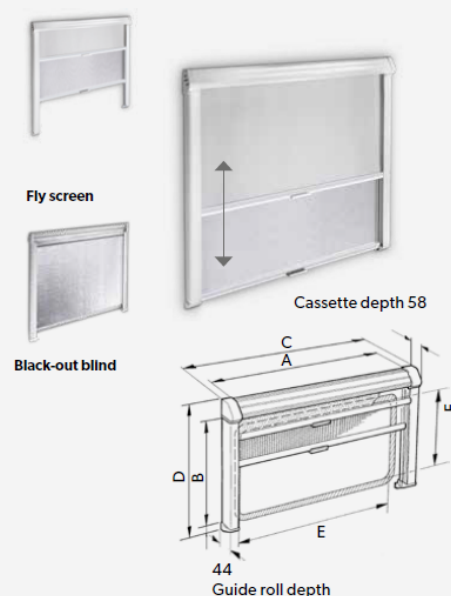

Dometic blind systems to attach to wall of vehicle (not part of window system)

Leisure Spares sell 2 types of Dometic blind systems –

Rastrollo 3000 (3 sided frame)

(blind comes in white or grey – with flyscreen)

Dometic Rastrollo 3000

Roller blind

Quality features							grey-white	white
Standard size							grey-white	white
Size A (mm)	Size B (mm)	Size C (mm)	Size D (mm)	Size E (mm)	Size F (mm)	Weight (kg)	Ref. No.	Ref. No.
335	345	354	439	275	285	1.0	-	9104109622
660	710	679	804	600	650	2.28	9104108376	9104108412
710	710	729	804	650	650	2.33	9104108377	9104108413
760	710	779	804	700	650	2.39	9104108378	9104108414
810	710	829	804	750	650	2.44	9104108379	9104108415
860	710	879	804	800	650	2.50	9104108380	9104108416
960	710	979	804	900	650	2.61	9104108381	9104108417
1060	710	1079	804	1000	650	2.71	9104108382	9104108418
1160	710	1179	804	1100	650	2.82	9104108383	9104108419
1260	710	1279	804	1200	650	2.93	9104108384	9104108420
1360	810	1379	904	1300	750	3.34	9104108385	9104108421
1460	810	1479	904	1400	750	3.45	9104108386	9104108422
1510	810	1529	904	1450	750	3.50	9104108387	9104108423
1560	810	1579	904	1500	750	3.56	9104108388	9104108424
1610	810	1629	904	1550	750	3.61	9104108389	9104108425
1660	810	1679	904	1600	750	3.67	9104108390	9104108426
1760	810	1779	904	1700	750	3.78	9104108391	9104108427

A = width ordered
 B = height ordered
 C = overall width
 D = overall height
 E = width of window opening
 F = height of window opening

Db1r (full frame)

(blind comes in white only – with flyscreen)

Dometic DB1R

Darkening roller blind with fly screen

Quality features

- New design – blends in harmoniously with modern vehicle models
- Preassembled to fit RV windows
- Black-out blind and fly screen can be adjusted separately
- Fly screen can be fitted top or bottom
- Maximum field of vision due to slim profiles
- No visible screws
- Tool-free tensioning of blind and fly screen