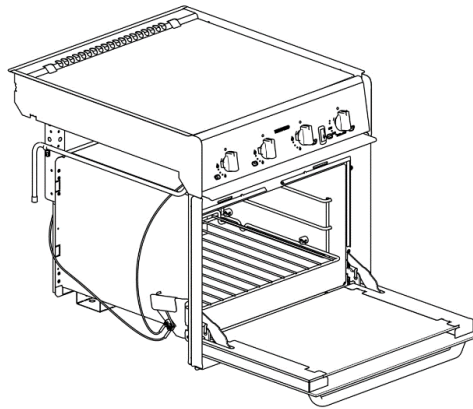

Cladding styles

No cladding

Side cladding

Behind handle cladding

Oven door styles

Drop down oven door

Drop down oven doors

Spare part number	Glass	Print	Cladding	Cladding position	Handle style	Handle colour
SMAO3435.BK/SVS1X	Clear	Black	No	N/A		Stainless
SMAO3435.BK1X	Clear	Black	No	N/A		Stainless
SMAO3435.BK5X	Clear	Black	Yes	Sides		Stainless
SMAO3435.BK14X	Clear	Black	Yes	Sides		Brushed Nickel
SMAO3435.BK16X	Clear	Black	No	N/A		Chrome
SMAO3435.BK19X	Clear	Black	Yes	N/A		Stainless
SMAO3435.BK20X	Clear	Black	No	N/A		Black
SMAO3435.BK21X	Clear	Black	Yes	Sides		Brushed Nickel
SMAO3435.BK22X	Clear	Black	No	N/A		Chrome
SMAO3435.MIR6X	Mirror	N/A	No	N/A		Brushed Nickel