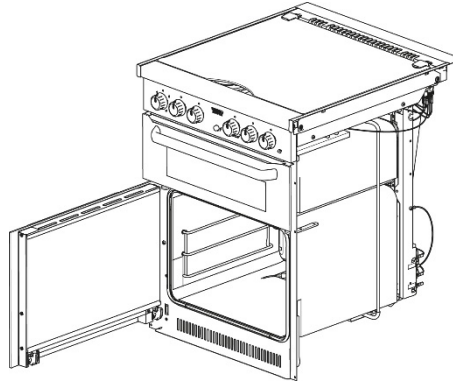

Cladding styles

No cladding

Side cladding

Behind handle cladding

Grill Doors

Spare part number	Glass	Print	Cladding	Cladding Position	Handle Style	Handle Colour
SMAO3425.MIR2X	Clear	Mirror	No	N/A		Chrome
SMAO3425.BK4X	Clear	Black	Bottom Horizontal	N/A		Stainless
SMAO3425.BK1X	Clear	Black	No	N/A		Stainless

Oven door styles

Drop down oven doors

Left hinged oven doors

Right hinged oven doors

Drop down oven doors

Spare part number	Glass	Print	Cladding	Cladding Position	Handle Style	Handle Colour
SMAO3445.BKX/SVS10X	Clear	Faded dots	No	N/A		Satin
SMAO3445.MIR2X	Clear	Mirror	No	N/A		Chrome
SMAO3445.BK1X	Clear	Black	No	N/A		Stainless
SMAO3445.BK2X	Clear	Black	Yes	Bottom Horizontal		Stainless
SMAO3445.BK16X	Clear	Black	No	N/A		Chrome
SMAO3445.BK3X	Clear	Black	No	N/A		Brushed nickel
SMAO3445.BK9X	Clear	Black	No	N/A		Chrome satin