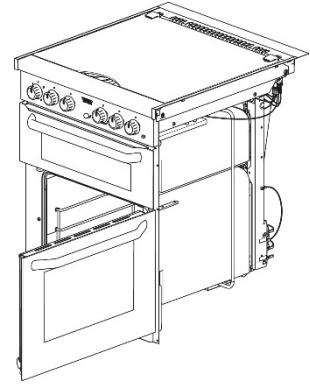

Oven door styles

Drop down oven doors

Left hinged oven doors

Right hinged oven doors

Drop down oven doors

Spare part number	Glass	Print	Cladding	Cladding Position	Handle Style	Handle Colour
SMAO3445.BKX/SVS10X	Clear	Faded dots	No	N/A		Satin
SMAO3445.MIR2X	Clear	Mirror	No	N/A		Chrome
SMAO3445.BK1X	Clear	Black	No	N/A		Stainless
SMAO3445.BK2X	Clear	Black	Yes	Bottom Horizontal		Stainless
SMAO3445.BK16X	Clear	Black	No	N/A		Chrome
SMAO3445.BK3X	Clear	Black	No	N/A		Brushed nickel
SMAO3445.BK9X	Clear	Black	No	N/A		Chrome satin

Lower doors

Spare part number	Glass	Print	Cladding	Cladding Position	Handle Style	Handle Colour
SMAO3460.SS	Clear	Black	No	N/A	N/A	N/A
SMAO3460.MIR	Clear	Mirror	No	N/A	N/A	N/A
SMAO3460.BK	Clear	Black	No	N/A	N/A	N/A