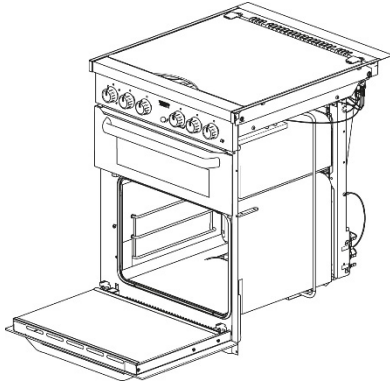

Cladding styles

No cladding

Side cladding

Behind handle cladding

Grill Doors

Spare part number	Glass	Print	Cladding	Cladding Position	Handle Style	Handle Colour
SMAO3425.MIR2X	Clear	Mirror	No	N/A		Chrome
SMAO3425.BK4X	Clear	Black	Bottom Horizontal	N/A		Stainless
SMAO3425.BK1X	Clear	Black	No	N/A		Stainless

Oven door styles

Drop down oven doors

Left hinged oven doors

Right hinged oven doors

Drop down oven doors

Spare part number	Glass	Print	Cladding	Cladding Position	Handle Style	Handle Colour
SMAO3445.BKX/SVS10X	Clear	Faded dots	No	N/A		Satin
SMAO3445.MIR2X	Clear	Mirror	No	N/A		Chrome
SMAO3445.BK1X	Clear	Black	No	N/A		Stainless
SMAO3445.BK2X	Clear	Black	Yes	Bottom Horizontal		Stainless
SMAO3445.BK16X	Clear	Black	No	N/A		Chrome
SMAO3445.BK3X	Clear	Black	No	N/A		Brushed nickel
SMAO3445.BK9X	Clear	Black	No	N/A		Chrome satin