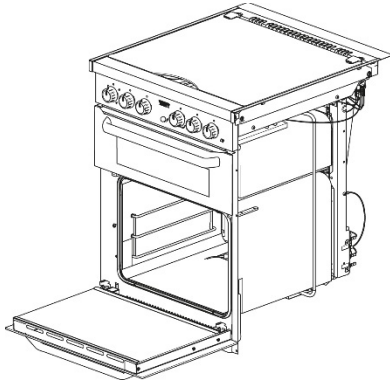

Cladding styles

No cladding	Side cladding	Behind handle cladding
		

Grill Doors

Spare part number	Glass	Print	Cladding	Cladding Position	Handle Style	Handle Colour
SMAO3425.MIR2X	Clear	Mirror	No	N/A		Chrome
SMAO3425.BK4X	Clear	Black	Bottom Horizontal	N/A		Stainless
SMAO3425.BK1X	Clear	Black	No	N/A		Stainless

Oven door styles

Drop down oven doors

Left hinged oven doors

Right hinged oven doors

Drop down oven doors

Spare part number	Glass	Print	Cladding	Cladding Position	Handle Style	Handle Colour
SMAO3445.BKX/SVS10X	Clear	Faded dots	No	N/A		Satin
SMAO3445.MIR2X	Clear	Mirror	No	N/A		Chrome
SMAO3445.BK1X	Clear	Black	No	N/A		Stainless
SMAO3445.BK2X	Clear	Black	Yes	Bottom Horizontal		Stainless
SMAO3445.BK16X	Clear	Black	No	N/A		Chrome
SMAO3445.BK3X	Clear	Black	No	N/A		Brushed nickel
SMAO3445.BK9X	Clear	Black	No	N/A		Chrome satin