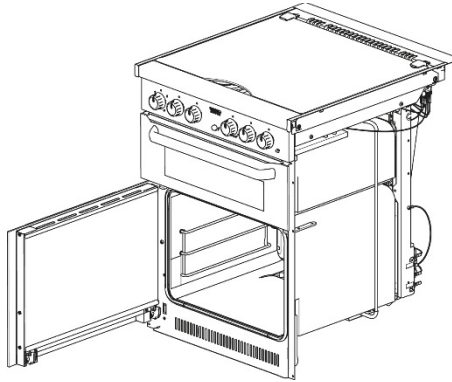

Cladding styles

No cladding	Side cladding	Behind handle cladding
		

Grill Doors

Spare part number	Glass	Print	Cladding	Cladding Position	Handle Style	Handle Colour
SMAO3425.MIR2X	Clear	Mirror	No	N/A		Chrome
SMAO3425.BK4X	Clear	Black	Bottom Horizontal	N/A		Stainless
SMAO3425.BK1X	Clear	Black	No	N/A		Stainless

Oven door styles

Drop down oven doors

Left hinged oven doors

Right hinged oven doors

Drop down oven doors

Spare part number	Glass	Print	Cladding	Cladding Position	Handle Style	Handle Colour
SMAO3445.BKX/SVS10X	Clear	Faded dots	No	N/A		Satin
SMAO3445.MIR2X	Clear	Mirror	No	N/A		Chrome
SMAO3445.BK1X	Clear	Black	No	N/A		Stainless
SMAO3445.BK2X	Clear	Black	Yes	Bottom Horizontal		Stainless
SMAO3445.BK16X	Clear	Black	No	N/A		Chrome
SMAO3445.BK3X	Clear	Black	No	N/A		Brushed nickel
SMAO3445.BK9X	Clear	Black	No	N/A		Chrome satin