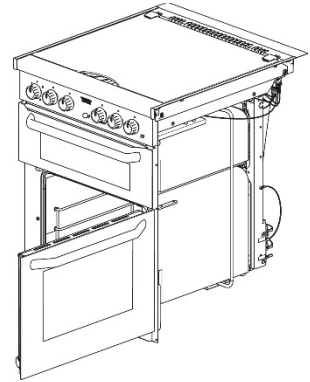

Oven door styles

Drop down oven doors

Left hinged oven doors

Right hinged oven doors

Drop down oven doors

Spare part number	Glass	Print	Cladding	Cladding Position	Handle Style	Handle Colour
SMAO3445.BKX/SVS10X	Clear	Faded dots	No	N/A		Satin
SMAO3445.MIR2X	Clear	Mirror	No	N/A		Chrome
SMAO3445.BK1X	Clear	Black	No	N/A		Stainless
SMAO3445.BK2X	Clear	Black	Yes	Bottom Horizontal		Stainless
SMAO3445.BK16X	Clear	Black	No	N/A		Chrome
SMAO3445.BK3X	Clear	Black	No	N/A		Brushed nickel
SMAO3445.BK9X	Clear	Black	No	N/A		Chrome satin

Lower doors

Spare part number	Glass	Print	Cladding	Cladding Position	Handle Style	Handle Colour
SMAO3460.SS	Clear	Black	No	N/A	N/A	N/A
SMAO3460.MIR	Clear	Mirror	No	N/A	N/A	N/A
SMAO3460.BK	Clear	Black	No	N/A	N/A	N/A