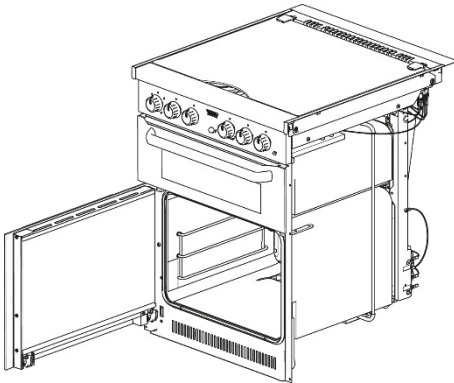

**Cladding styles**

<b>No cladding</b>	<b>Side cladding</b>	<b>Behind handle cladding</b>
		

**Grill Doors**

Spare part number	Glass	Print	Cladding	Cladding Position	Handle Style	Handle Colour
SMAO3415.BK18X	Clear	Black	No	N/A		Brushed Nickel
SMAO3415.BK15X	Clear	Black	No	N/A		Bright Nickel

Oven door styles

Drop down oven doors

Left hinged oven doors

Right hinged oven doors

Drop down oven doors

Spare part number	Glass	Print	Cladding	Cladding Position	Handle Style	Handle Colour
SMAO3435.BK20X	Clear	Black	No	N/A		Brushed Inox
SMAO3435.BK15X	Clear	Black	No	N/A		Brushed nickel