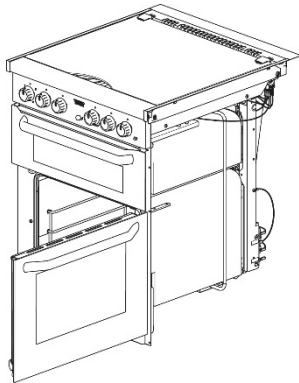

**Cladding styles**

<b>No cladding</b>	<b>Side cladding</b>	<b>Behind handle cladding</b>
		

**Grill Doors**

Spare part number	Glass	Print	Cladding	Cladding Position	Handle Style	Handle Colour
SMAO3415.BK18X	Clear	Black	No	N/A		Brushed Nickel
SMAO3415.BK15X	Clear	Black	No	N/A		Bright Nickel

Oven door styles

Drop down oven doors

Left hinged oven doors

Right hinged oven doors

Drop down oven doors

Spare part number	Glass	Print	Cladding	Cladding Position	Handle Style	Handle Colour
SMAO3435.BK20X	Clear	Black	No	N/A		Brushed Inox
SMAO3435.BK15X	Clear	Black	No	N/A		Brushed nickel

Lower doors

Spare part number	Glass	Print	Cladding	Cladding Position	Handle Style	Handle Colour
SMAO3450.BK	Clear	Black	No	N/A	N/A	N/A