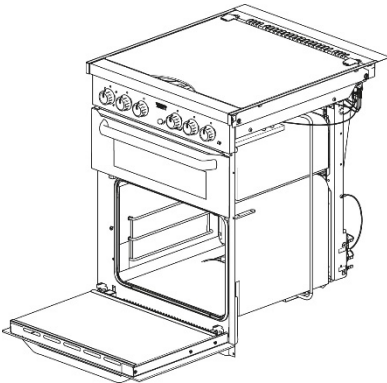

**Cladding styles**

<b>No cladding</b>	<b>Side cladding</b>	<b>Behind handle cladding</b>
		

**Grill Doors**

Spare part number	Glass	Print	Cladding	Cladding Position	Handle Style	Handle Colour
SMAO3415.BK18X	Clear	Black	No	N/A		Brushed Nickel
SMAO3415.BK15X	Clear	Black	No	N/A		Bright Nickel

Oven door styles

Drop down oven doors

Left hinged oven doors

Right hinged oven doors

Drop down oven doors

Spare part number	Glass	Print	Cladding	Cladding Position	Handle Style	Handle Colour
SMAO3435.BK20X	Clear	Black	No	N/A		Brushed Inox
SMAO3435.BK15X	Clear	Black	No	N/A		Brushed nickel