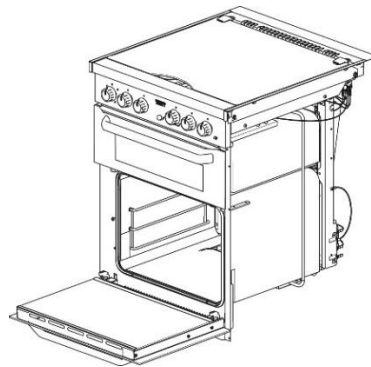

Handles are being supplied separately; hinges only where applicable

Grill doors (without handle/hinges)

Spare part number	Glass	Print	Cladding	Cladding position	Handle style	Hinges
SMAO4320.BK95X	Clear	Black	Yes	Sides	N/A	SSPA1790
SMAO4320.BK99X	Clear	Black	No	N/A	N/A	SSPA1790
SMAO4320.MIR99X	Mirror	N/A	No	N/A	N/A	SSPA1790
SMAO4340.BK99X	Clear	N/A	No	N/A	N/A	SSPA1792
SMAO4340.MIR99X	Mirror	N/A	No	N/A	N/A	SSPA1792

Oven door styles

Drop down oven doors

Drop down oven doors (without handle/hinges)

Spare part number	Glass	Print	Cladding	Cladding position	Handle style	Hinges
SMAO4330.BK95X	Clear	Black	Yes	Sides	N/A	SSPA1790
SMAO4330.BK99X	Clear	Black	No	N/A	N/A	SSPA1790
SMAO4330.MIR99X	Mirror	N/A	No	N/A	N/A	SSPA1790