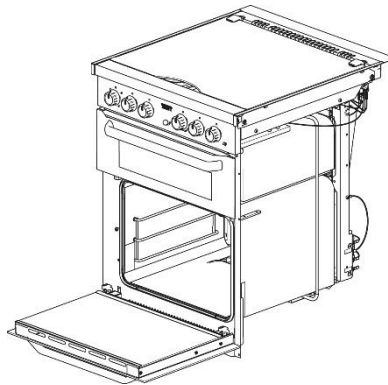

Oven door styles

Drop down oven doors

Drop down oven doors (without handle/hinges)

Spare part number	Glass	Print	Cladding	Cladding position	Handle style	Hinges
SMAO4330.BK95X	Clear	Black	Yes	Sides	N/A	SSPA1790
SMAO4330.BK99X	Clear	Black	No	N/A	N/A	SSPA1790
SMAO4330.MIR99X	Mirror	N/A	No	N/A	N/A	SSPA1790

Handles grill and oven doors

Spare part number	Centres (mm) handle fixings	Handle Style	Handle Colour
SSPA1055 HANDLE.T-BAR 12mm --SS	495 CRS		Stainless
SSPA1069 HANDLE. ALPS 30-. BRUSHED INOX	495 CRS		Brushed Nickel
SSPA1074 HANDLE. V CUT. BRIGHT NICKEL.	495 CRS		Bright Nickel