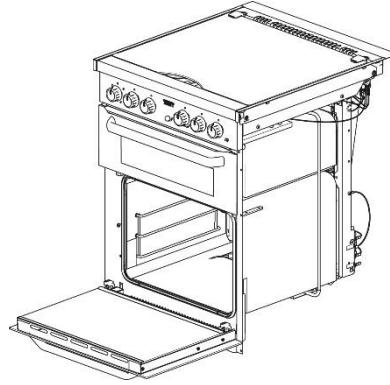

Oven door styles

Drop down oven doors

Drop down oven doors

Spare part number	Glass	Print	Cladding	Cladding position	Handle style	Handle colour
SMAO4330.BKX	Clear	Black	Yes	Sides		Brushed Nickel
SMAO4330.BK1X	Clear	Black	Yes	Full		Stainless
SMAO4330.BK7X	Clear	Black	Yes	Sides and Bottom		Stainless
SMAO4330.BK8X	Clear	Black	No	N/A		Brushed Nickel
SMAO4330.MIRX	Mirror	N/A	No	N/A		Stainless
SMAO4330.MIR1X	Mirror	N/A	No	N/A		Brushed Nickel