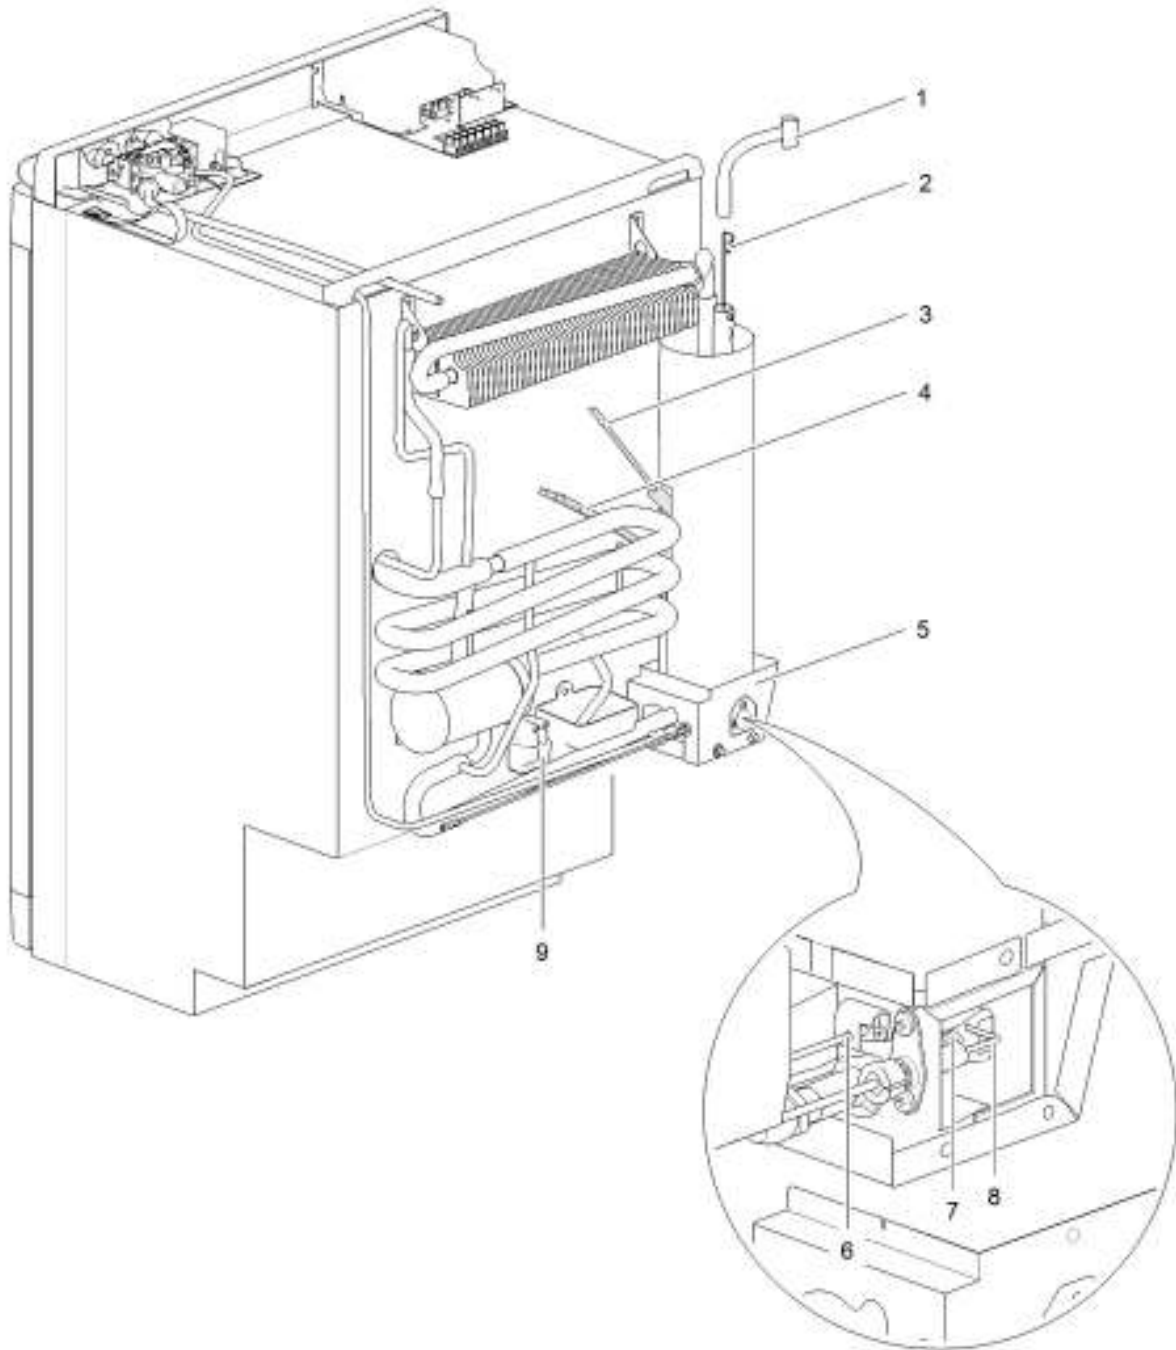

18*

LE11072_1008-Rev01_011810V01

		Spare part number	Spare part number	Colours available
1	Latch V3		629744	27, 90
2	Storage strap	626986		27
3	Strike plate			
4	Freezer door		690852	
	Hinge freezer door (2x)	624680		08
5	Hinge plate			
6	Interior light switch	623018		08
7	Cap (2x)	623622		08
8	Control panel	<i>Refer to page 24</i>		
9	Ice cube tray			
10	Cap freezer bolt (12x)	624479		08
11	Fin			
12	Fin clip (3x)	623023		
13	Interior light bulb	624003		
14	Interior light cover	624002		
15	Shelf 455 x 169.8	631738		08
16	Shelf food retainer	624457		08
17	Clip shelf small	623626		08
18	Identification label *			
19	Shelf tray insert			
20	Vegetable bin	631740		12
21	Latch bottom	624001		27
22	Hinge plate			
23	Door bin	629745		12
24	Bottle retainer	626989		12
25	Rail			
26	Door bin	629747		12

* With a request for information or service, always provide the serial number of the refrigerator. The serial number is the code below the barcode on the identification label.

		Spare part number	Spare part number	Spare part number	Colours available
1	Control knob	623026			07, 30
2	Control knob	625682			07, 30
3A	Overlay Piezo	626620 <i>Width 486</i>	626622 <i>Width 525</i>		
3B	Overlay Electric	626621 <i>Width 486</i>	626623 <i>Width 525</i>		
4	Control panel	627002			07
5	Piezo igniter	625689			
6	Nut				
7	Selector switch < 01/07/2005		623400 <i>5 pole</i>		
	≥ 01/07/2005			626999 <i>6 pole</i>	
8	Bracket				
9A	Terminal strip DC				
9B	Terminal strip AC				
10	Strain relief				
11	Control cover				
12	Screw (3x)				
13	Bushing				
14	AC cover TGV				
15	Manual gas valve V2		625688		07
16	Axle TGV				
17	Flame meter	623029			
18	Bracket TGV				