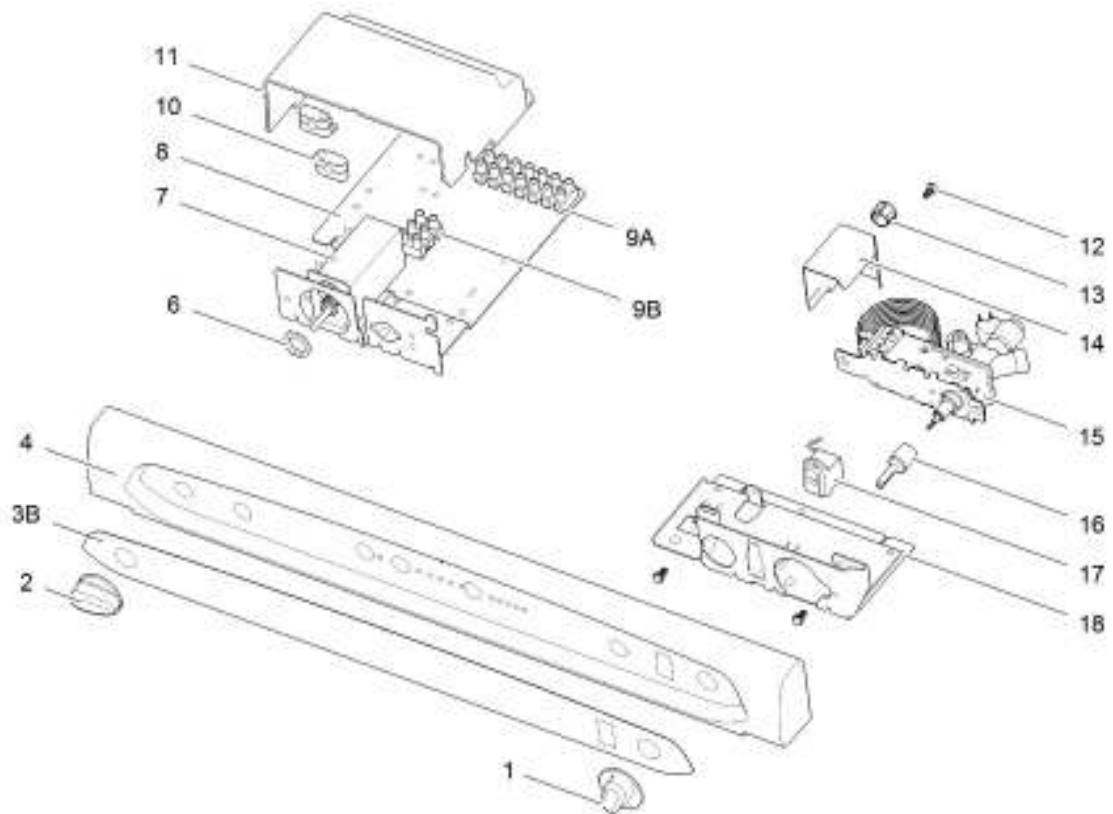

18*

LE11072_1008-Rev01_011810V01

		Spare part number	Spare part number	Colours available
1	Latch V3		629744	27, 90
2	Storage strap	626986		27
3	Strike plate			
4	Freezer door		690852	
	Hinge freezer door (2x)	624680		08
5	Hinge plate			
6	Interior light switch	623018		08
7	Cap (2x)	623622		08
8	Control panel	<i>Refer to page 24</i>		
9	Ice cube tray			
10	Cap freezer bolt (12x)	624479		08
11	Fin			
12	Fin clip (3x)	623023		
13	Interior light bulb	624003		
14	Interior light cover	624002		
15	Shelf 455 x 169.8	631738		08
16	Shelf food retainer	624457		08
17	Clip shelf small	623626		08
18	Identification label *			
19	Shelf tray insert			
20	Vegetable bin	631740		12
21	Latch bottom	624001		27
22	Hinge plate			
23	Door bin	629745		12
24	Bottle retainer	626989		12
25	Rail			
26	Door bin	629747		12

* With a request for information or service, always provide the serial number of the refrigerator. The serial number is the code below the barcode on the identification label.

		Spare part number	Spare part number	Spare part number	Colours available
1	Control knob	623026			07, 30
2	Control knob	625682			07, 30
3A	Overlay Piezo	626620 <i>Width 486</i>	626622 <i>Width 525</i>		
3B	Overlay Electric	626621 <i>Width 486</i>	626623 <i>Width 525</i>		
4	Control panel	627002			07
5	Piezo igniter	625689			
6	Nut				
7	Selector switch < 01/07/2005		623400 <i>5 pole</i>		
	≥ 01/07/2005			626999 <i>6 pole</i>	
8	Bracket				
9A	Terminal strip DC				
9B	Terminal strip AC				
10	Strain relief				
11	Control cover				
12	Screw (3x)				
13	Bushing				
14	AC cover TGV				
15	Manual gas valve V2		625688		07
16	Axle TGV				
17	Flame meter	623029			
18	Bracket TGV				