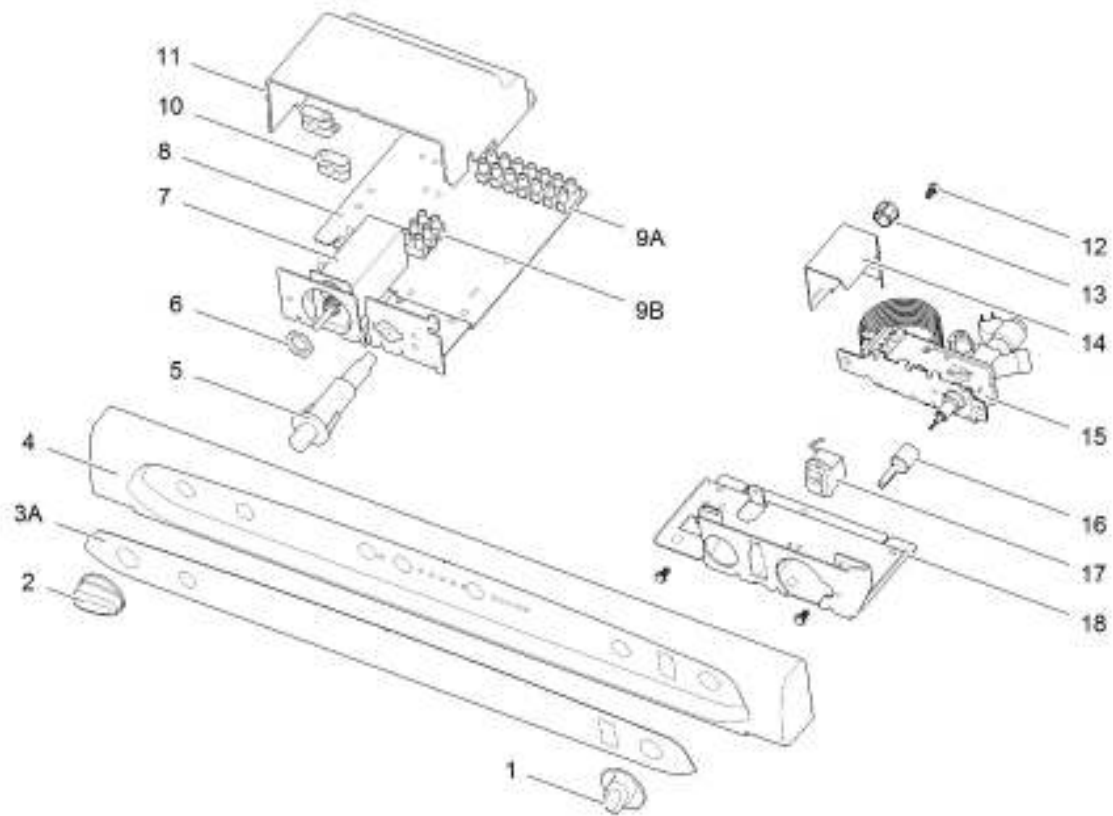

18*

LE11072_1008-Rev01_011810V01

		Spare part number	Spare part number	Colours available
1	Latch V3		629744	27, 90
2	Storage strap	626986		27
3	Strike plate			
4	Freezer door		690852	
	Hinge freezer door (2x)	624680		08
5	Hinge plate			
6	Interior light switch	623018		08
7	Cap (2x)	623622		08
8	Control panel	<i>Refer to page 24</i>		
9	Ice cube tray			
10	Cap freezer bolt (12x)	624479		08
11	Fin			
12	Fin clip (3x)	623023		
13	Interior light bulb	624003		
14	Interior light cover	624002		
15	Shelf 455 x 169.8	631738		08
16	Shelf food retainer	624457		08
17	Clip shelf small	623626		08
18	Identification label *			
19	Shelf tray insert			
20	Vegetable bin	631740		12
21	Latch bottom	624001		27
22	Hinge plate			
23	Door bin	629745		12
24	Bottle retainer	626989		12
25	Rail			
26	Door bin	629747		12

* With a request for information or service, always provide the serial number of the refrigerator. The serial number is the code below the barcode on the identification label.

		Spare part number	Spare part number	Spare part number	Colours available
1	Control knob	623026			07, 30
2	Control knob	625682			07, 30
3A	Overlay Piezo	626620 <i>Width 486</i>	626622 <i>Width 525</i>		
3B	Overlay Electric	626621 <i>Width 486</i>	626623 <i>Width 525</i>		
4	Control panel	627002			07
5	Piezo igniter	625689			
6	Nut				
7	Selector switch < 01/07/2005		623400 <i>5 pole</i>		
	≥ 01/07/2005			626999 <i>6 pole</i>	
8	Bracket				
9A	Terminal strip DC				
9B	Terminal strip AC				
10	Strain relief				
11	Control cover				
12	Screw (3x)				
13	Bushing				
14	AC cover TGV				
15	Manual gas valve V2		625688		07
16	Axle TGV				
17	Flame meter	623029			
18	Bracket TGV				