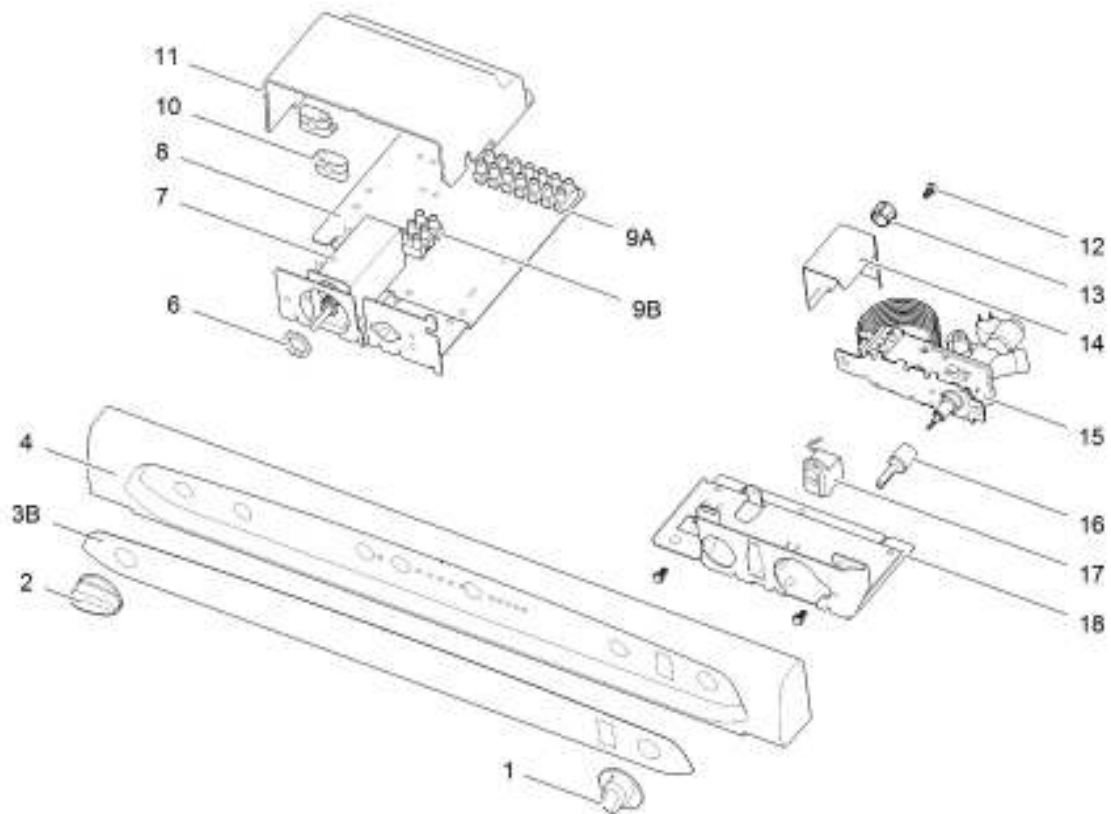

LE11071\_1007\_Ansatz\_1214-V03

		Spare part number	Spare part number	Spare part number	Colours available
1	Latch V1 < 01/07/2005		623024		07
	Latch V2 ≥ 01/07/2005			626985	07, 27, 136
2	Storage strap V1 < 01/07/2005	624679			27
	Storage strap V2 ≥ 01/07/2005	626986			27
3	Strike plate				
4	Pocket cover				
5	Freezer door		690852		
	Hinge freezer door (2x)	624680			08
6	Hinge plate				
7	Interior light switch	623018			08
8	Cap (2x)	623622			08
9	Control panel	<i>Refer to page 24</i>			
10	Ice cube tray				
11	Cap freezer bolt (12x)	624479			08
12	Fin				
13	Interior light bulb	624003			
14	Interior light cover	624002			
15	Fin clip (3x)	623023			
16	Shelf 455 x 163.9	623048			08
17	Shelf food retainer	624456			08
18	Clip shelf small	623626			08
19	Hinge pin				
20	Identification label *				08
21	Shelf 455 x 118.2	623047			08
22	Shelf tray insert 403 x 97.9	623634			12
23	Hinge pin				
24	Flip top cover	623615			
25	Vegetable bin	623617			
26	Latch bottom	624001			27
27	Hinge plate				
28	Door bin	623053			12
29	Bottle retainer	623042			12
30	Door bin	624025			12

\* With a request for information or service, always provide the serial number of the refrigerator. The serial number is the code below the barcode on the identification label.

		Spare part number	Spare part number	Spare part number	Colours available
1	Control knob	623026			07, 30
2	Control knob	625682			07, 30
3A	Overlay Piezo	626620 <i>Width 486</i>	626622 <i>Width 525</i>		
3B	Overlay Electric	626621 <i>Width 486</i>	626623 <i>Width 525</i>		
4	Control panel	627002			07
5	Piezo igniter	625689			
6	Nut				
7	Selector switch < 01/07/2005		623400 <i>5 pole</i>		
	≥ 01/07/2005			626999 <i>6 pole</i>	
8	Bracket				
9A	Terminal strip DC				
9B	Terminal strip AC				
10	Strain relief				
11	Control cover				
12	Screw (3x)				
13	Bushing				
14	AC cover TGV				
15	Manual gas valve V2		625688		07
16	Axle TGV				
17	Flame meter	623029			
18	Bracket TGV				