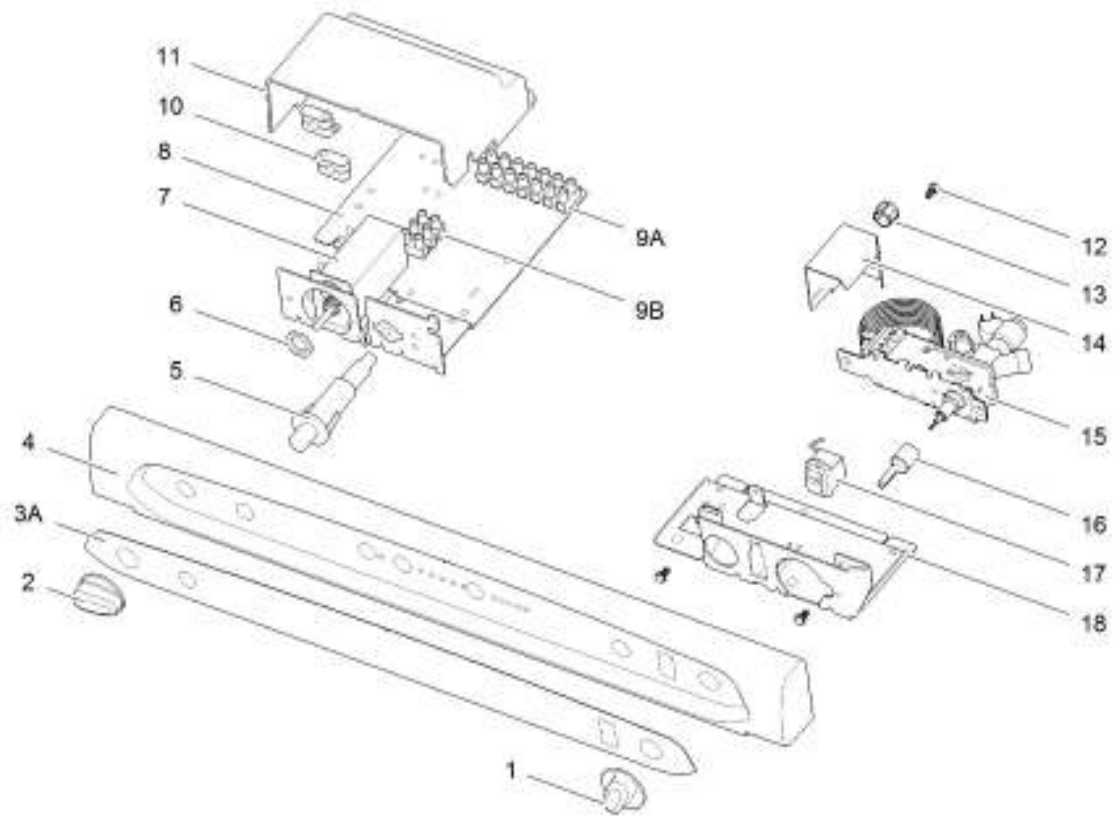

LE11071\_1007\_Ansatz\_1214-V03

		Spare part number	Spare part number	Spare part number	Colours available
1	Latch V1 < 01/07/2005		623024		07
	Latch V2 ≥ 01/07/2005			626985	07, 27, 136
2	Storage strap V1 < 01/07/2005	624679			27
	Storage strap V2 ≥ 01/07/2005	626986			27
3	Strike plate				
4	Pocket cover				
5	Freezer door		690852		
	Hinge freezer door (2x)	624680			08
6	Hinge plate				
7	Interior light switch	623018			08
8	Cap (2x)	623622			08
9	Control panel	<i>Refer to page 24</i>			
10	Ice cube tray				
11	Cap freezer bolt (12x)	624479			08
12	Fin				
13	Interior light bulb	624003			
14	Interior light cover	624002			
15	Fin clip (3x)	623023			
16	Shelf 455 x 163.9	623048			08
17	Shelf food retainer	624456			08
18	Clip shelf small	623626			08
19	Hinge pin				
20	Identification label *				08
21	Shelf 455 x 118.2	623047			08
22	Shelf tray insert 403 x 97.9	623634			12
23	Hinge pin				
24	Flip top cover	623615			
25	Vegetable bin	623617			
26	Latch bottom	624001			27
27	Hinge plate				
28	Door bin	623053			12
29	Bottle retainer	623042			12
30	Door bin	624025			12

\* With a request for information or service, always provide the serial number of the refrigerator. The serial number is the code below the barcode on the identification label.

		Spare part number	Spare part number	Spare part number	Colours available
1	Control knob	623026			07, 30
2	Control knob	625682			07, 30
3A	Overlay Piezo	626620 <i>Width 486</i>	626622 <i>Width 525</i>		
3B	Overlay Electric	626621 <i>Width 486</i>	626623 <i>Width 525</i>		
4	Control panel	627002			07
5	Piezo igniter	625689			
6	Nut				
7	Selector switch < 01/07/2005		623400 <i>5 pole</i>		
	≥ 01/07/2005			626999 <i>6 pole</i>	
8	Bracket				
9A	Terminal strip DC				
9B	Terminal strip AC				
10	Strain relief				
11	Control cover				
12	Screw (3x)				
13	Bushing				
14	AC cover TGV				
15	Manual gas valve V2		625688		07
16	Axle TGV				
17	Flame meter	623029			
18	Bracket TGV				