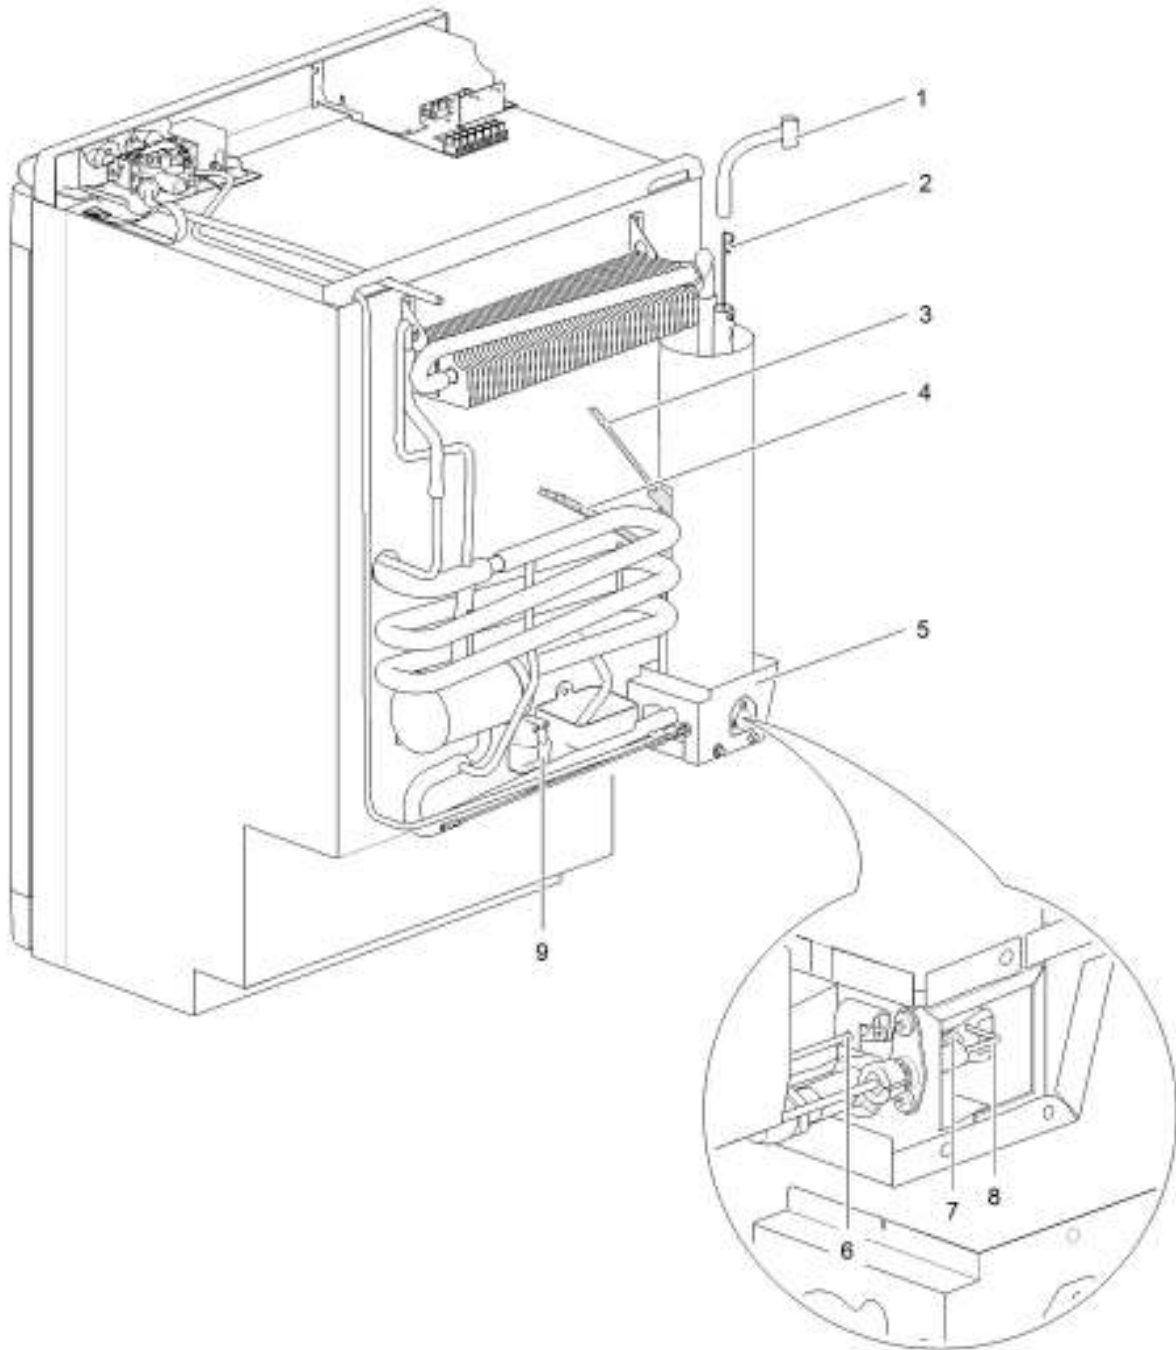

LE11071\_1007\_Ansatz\_1214-V03

		Spare part number	Spare part number	Spare part number	Colours available
1	Latch V1 < 01/07/2005		623024		07
	Latch V2 ≥ 01/07/2005			626985	07, 27, 136
2	Storage strap V1 < 01/07/2005	624679			27
	Storage strap V2 ≥ 01/07/2005	626986			27
3	Strike plate				
4	Pocket cover				
5	Freezer door		690852		
	Hinge freezer door (2x)	624680			08
6	Hinge plate				
7	Interior light switch	623018			08
8	Cap (2x)	623622			08
9	Control panel	<i>Refer to page 24</i>			
10	Ice cube tray				
11	Cap freezer bolt (12x)	624479			08
12	Fin				
13	Interior light bulb	624003			
14	Interior light cover	624002			
15	Fin clip (3x)	623023			
16	Shelf 455 x 163.9	623048			08
17	Shelf food retainer	624456			08
18	Clip shelf small	623626			08
19	Hinge pin				
20	Identification label *				08
21	Shelf 455 x 118.2	623047			08
22	Shelf tray insert 403 x 97.9	623634			12
23	Hinge pin				
24	Flip top cover	623615			
25	Vegetable bin	623617			
26	Latch bottom	624001			27
27	Hinge plate				
28	Door bin	623053			12
29	Bottle retainer	623042			12
30	Door bin	624025			12

\* With a request for information or service, always provide the serial number of the refrigerator. The serial number is the code below the barcode on the identification label.

		Spare part number	Spare part number	Spare part number	Colours available
1	Control knob	623026			07, 30
2	Control knob	625682			07, 30
3A	Overlay Piezo	626620 <i>Width 486</i>	626622 <i>Width 525</i>		
3B	Overlay Electric	626621 <i>Width 486</i>	626623 <i>Width 525</i>		
4	Control panel	627002			07
5	Piezo igniter	625689			
6	Nut				
7	Selector switch < 01/07/2005		623400 <i>5 pole</i>		
	≥ 01/07/2005			626999 <i>6 pole</i>	
8	Bracket				
9A	Terminal strip DC				
9B	Terminal strip AC				
10	Strain relief				
11	Control cover				
12	Screw (3x)				
13	Bushing				
14	AC cover TGV				
15	Manual gas valve V2		625688		07
16	Axle TGV				
17	Flame meter	623029			
18	Bracket TGV				