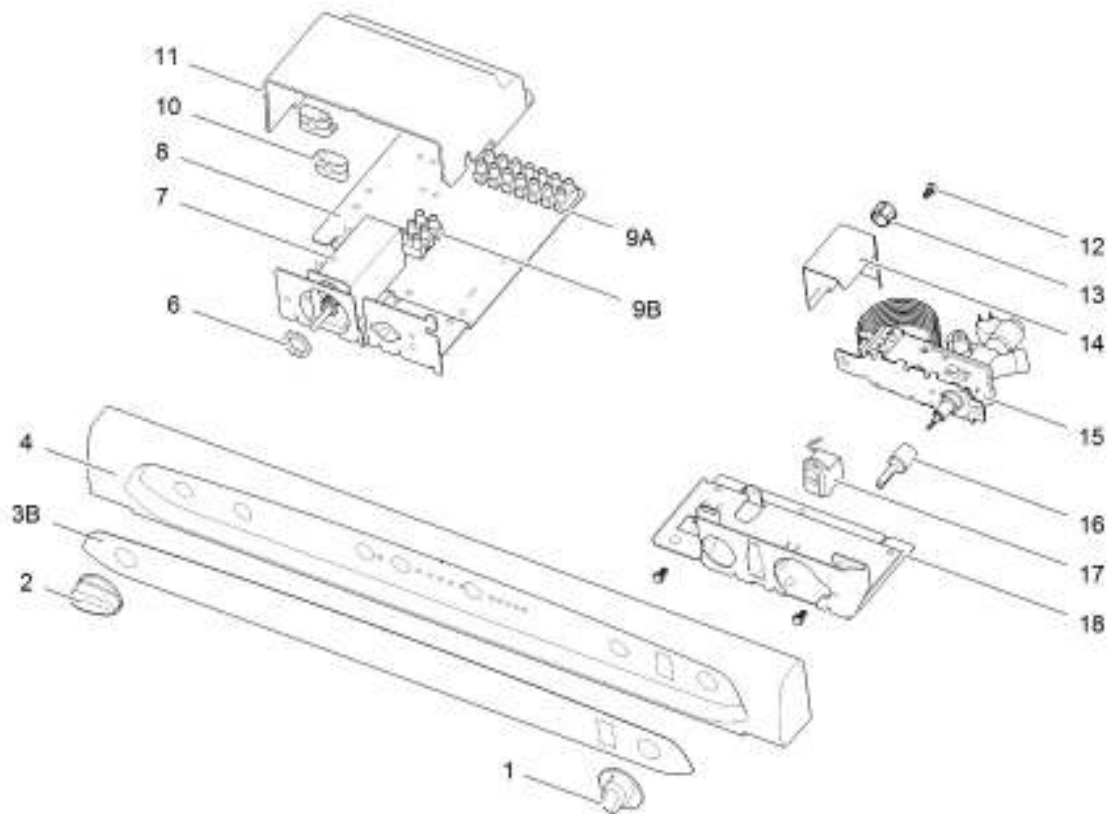

		Spare part number	Spare part number	Spare part number	Colours available
1	Latch V1 < 01/07/2005		623024		07
	Latch V2 ≥ 01/07/2005			626985	07, 27, 136
2	Storage strap V1 < 01/07/2005	624679			27
	Storage strap V2 ≥ 01/07/2005	626986			27
3	Strike plate				
4	Pocket cover				
5	Freezer door		690852		
	Hinge freezer door (2x)	624680			08
6	Hinge plate				
7	Interior light switch	623018			08
8	Cap (2x)	623622			08
9	Control panel	<i>Refer to page 24</i>			
10	Ice cube tray				
11	Cap freezer bolt (12x)	624479			08
12	Fin				
13	Fin clip (3x)	623023			
14	Interior light cover	624002			
15	Interior light bulb	624003			
16	Shelf 455 x 163.9	623048			08
17	Clip shelf small	623626			08
18	Hinge pin				
19	Identification label *				08
20	Shelf food retainer	624456			08
21	Clip shelf small	623626			08
22	Shelf 455 x 118.2	623047			08
23	Shelf tray insert 403 x 97.9	623634			12
24	Hinge pin				
25	Flip top cover	623615			
26	Vegetable bin	623617			
27	Latch bottom	624001			27
28	Hinge plate				
29	Door bin	690818			08
30	Bottle retainer	623042			12
31	Door bin	690817			08

\* With a request for information or service, always provide the serial number of the refrigerator. The serial number is the code below the barcode on the identification label.

		Spare part number	Spare part number	Spare part number	Colours available
1	Control knob	623026			07, 30
2	Control knob	625682			07, 30
3A	Overlay Piezo	626620 <i>Width 486</i>	626622 <i>Width 525</i>		
3B	Overlay Electric	626621 <i>Width 486</i>	626623 <i>Width 525</i>		
4	Control panel	627002			07
5	Piezo igniter	625689			
6	Nut				
7	Selector switch < 01/07/2005		623400 <i>5 pole</i>		
	≥ 01/07/2005			626999 <i>6 pole</i>	
8	Bracket				
9A	Terminal strip DC				
9B	Terminal strip AC				
10	Strain relief				
11	Control cover				
12	Screw (3x)				
13	Bushing				
14	AC cover TGV				
15	Manual gas valve V2		625688		07
16	Axle TGV				
17	Flame meter	623029			
18	Bracket TGV				