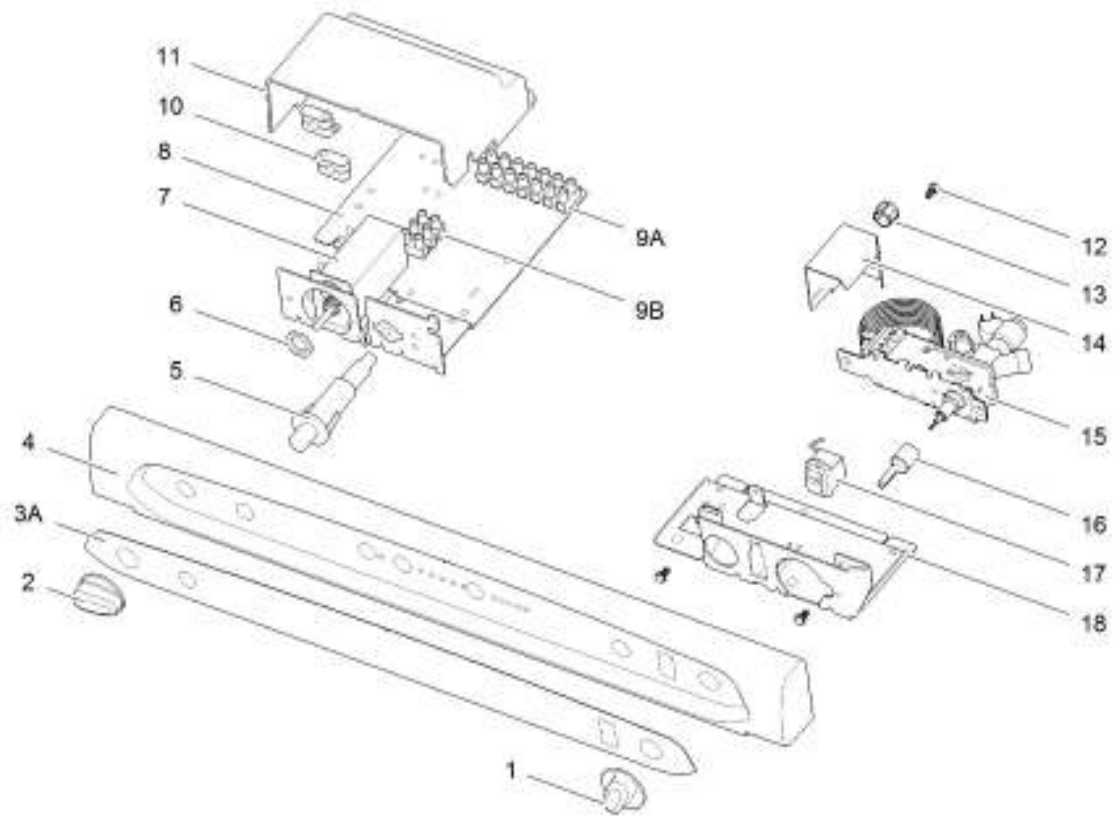

		Spare part number	Spare part number	Spare part number	Colours available
1	Latch V1 < 01/07/2005		623024		07
	Latch V2 ≥ 01/07/2005			626985	07, 27, 136
2	Storage strap V1 < 01/07/2005	624679			27
	Storage strap V2 ≥ 01/07/2005	626986			27
3	Strike plate				
4	Pocket cover				
5	Freezer door		690852		
	Hinge freezer door (2x)	624680			08
6	Hinge plate				
7	Interior light switch	623018			08
8	Cap (2x)	623622			08
9	Control panel	<i>Refer to page 24</i>			
10	Ice cube tray				
11	Cap freezer bolt (12x)	624479			08
12	Fin				
13	Fin clip (3x)	623023			
14	Interior light cover	624002			
15	Interior light bulb	624003			
16	Shelf 455 x 163.9	623048			08
17	Clip shelf small	623626			08
18	Hinge pin				
19	Identification label *				08
20	Shelf food retainer	624456			08
21	Clip shelf small	623626			08
22	Shelf 455 x 118.2	623047			08
23	Shelf tray insert 403 x 97.9	623634			12
24	Hinge pin				
25	Flip top cover	623615			
26	Vegetable bin	623617			
27	Latch bottom	624001			27
28	Hinge plate				
29	Door bin	690818			08
30	Bottle retainer	623042			12
31	Door bin	690817			08

\* With a request for information or service, always provide the serial number of the refrigerator. The serial number is the code below the barcode on the identification label.

		Spare part number	Spare part number	Spare part number	Colours available
1	Control knob	623026			07, 30
2	Control knob	625682			07, 30
3A	Overlay Piezo	626620 <i>Width 486</i>	626622 <i>Width 525</i>		
3B	Overlay Electric	626621 <i>Width 486</i>	626623 <i>Width 525</i>		
4	Control panel	627002			07
5	Piezo igniter	625689			
6	Nut				
7	Selector switch < 01/07/2005		623400 <i>5 pole</i>		
	≥ 01/07/2005			626999 <i>6 pole</i>	
8	Bracket				
9A	Terminal strip DC				
9B	Terminal strip AC				
10	Strain relief				
11	Control cover				
12	Screw (3x)				
13	Bushing				
14	AC cover TGV				
15	Manual gas valve V2		625688		07
16	Axle TGV				
17	Flame meter	623029			
18	Bracket TGV				