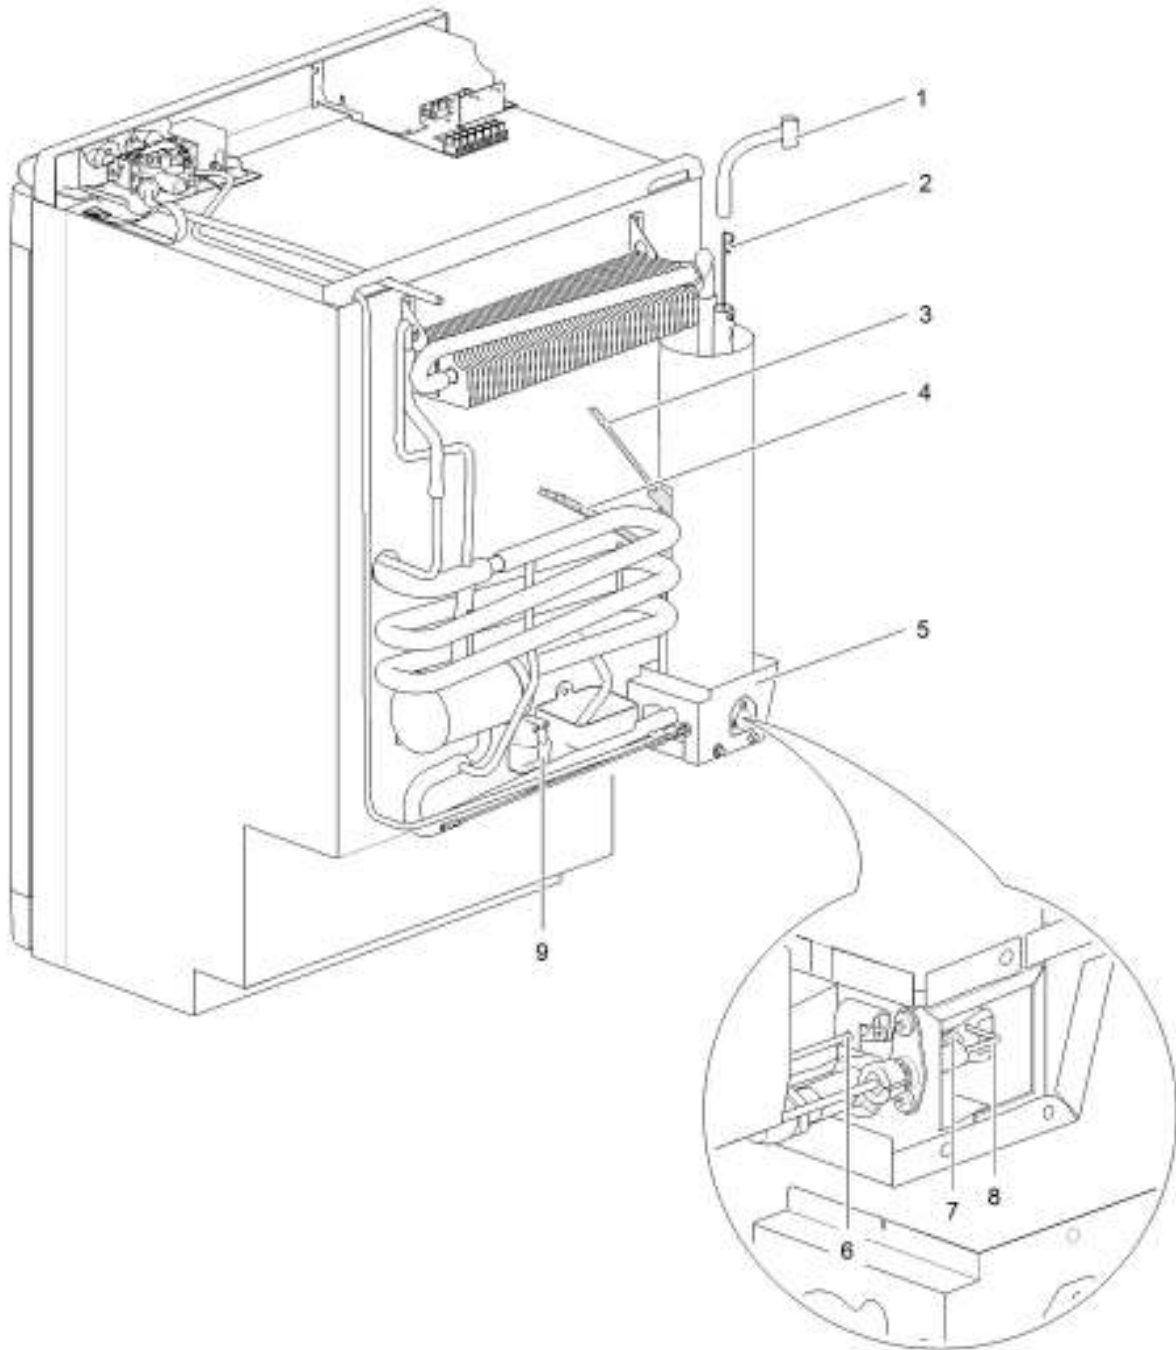

		Spare part number	Spare part number	Spare part number	Colours available
1	Latch V1 < 01/07/2005		623024		07
	Latch V2 ≥ 01/07/2005			626985	07, 27, 136
2	Storage strap V1 < 01/07/2005	624679			27
	Storage strap V2 ≥ 01/07/2005	626986			27
3	Strike plate				
4	Pocket cover				
5	Freezer door		690852		
	Hinge freezer door (2x)	624680			08
6	Hinge plate				
7	Interior light switch	623018			08
8	Cap (2x)	623622			08
9	Control panel	<i>Refer to page 24</i>			
10	Ice cube tray				
11	Cap freezer bolt (12x)	624479			08
12	Fin				
13	Fin clip (3x)	623023			
14	Interior light cover	624002			
15	Interior light bulb	624003			
16	Shelf 455 x 163.9	623048			08
17	Clip shelf small	623626			08
18	Hinge pin				
19	Identification label *				08
20	Shelf food retainer	624456			08
21	Clip shelf small	623626			08
22	Shelf 455 x 118.2	623047			08
23	Shelf tray insert 403 x 97.9	623634			12
24	Hinge pin				
25	Flip top cover	623615			
26	Vegetable bin	623617			
27	Latch bottom	624001			27
28	Hinge plate				
29	Door bin	690818			08
30	Bottle retainer	623042			12
31	Door bin	690817			08

\* With a request for information or service, always provide the serial number of the refrigerator. The serial number is the code below the barcode on the identification label.

		Spare part number	Spare part number	Spare part number	Colours available
1	Control knob	623026			07, 30
2	Control knob	625682			07, 30
3A	Overlay Piezo	626620 <i>Width 486</i>	626622 <i>Width 525</i>		
3B	Overlay Electric	626621 <i>Width 486</i>	626623 <i>Width 525</i>		
4	Control panel	627002			07
5	Piezo igniter	625689			
6	Nut				
7	Selector switch < 01/07/2005		623400 <i>5 pole</i>		
	≥ 01/07/2005			626999 <i>6 pole</i>	
8	Bracket				
9A	Terminal strip DC				
9B	Terminal strip AC				
10	Strain relief				
11	Control cover				
12	Screw (3x)				
13	Bushing				
14	AC cover TGV				
15	Manual gas valve V2		625688		07
16	Axle TGV				
17	Flame meter	623029			
18	Bracket TGV				