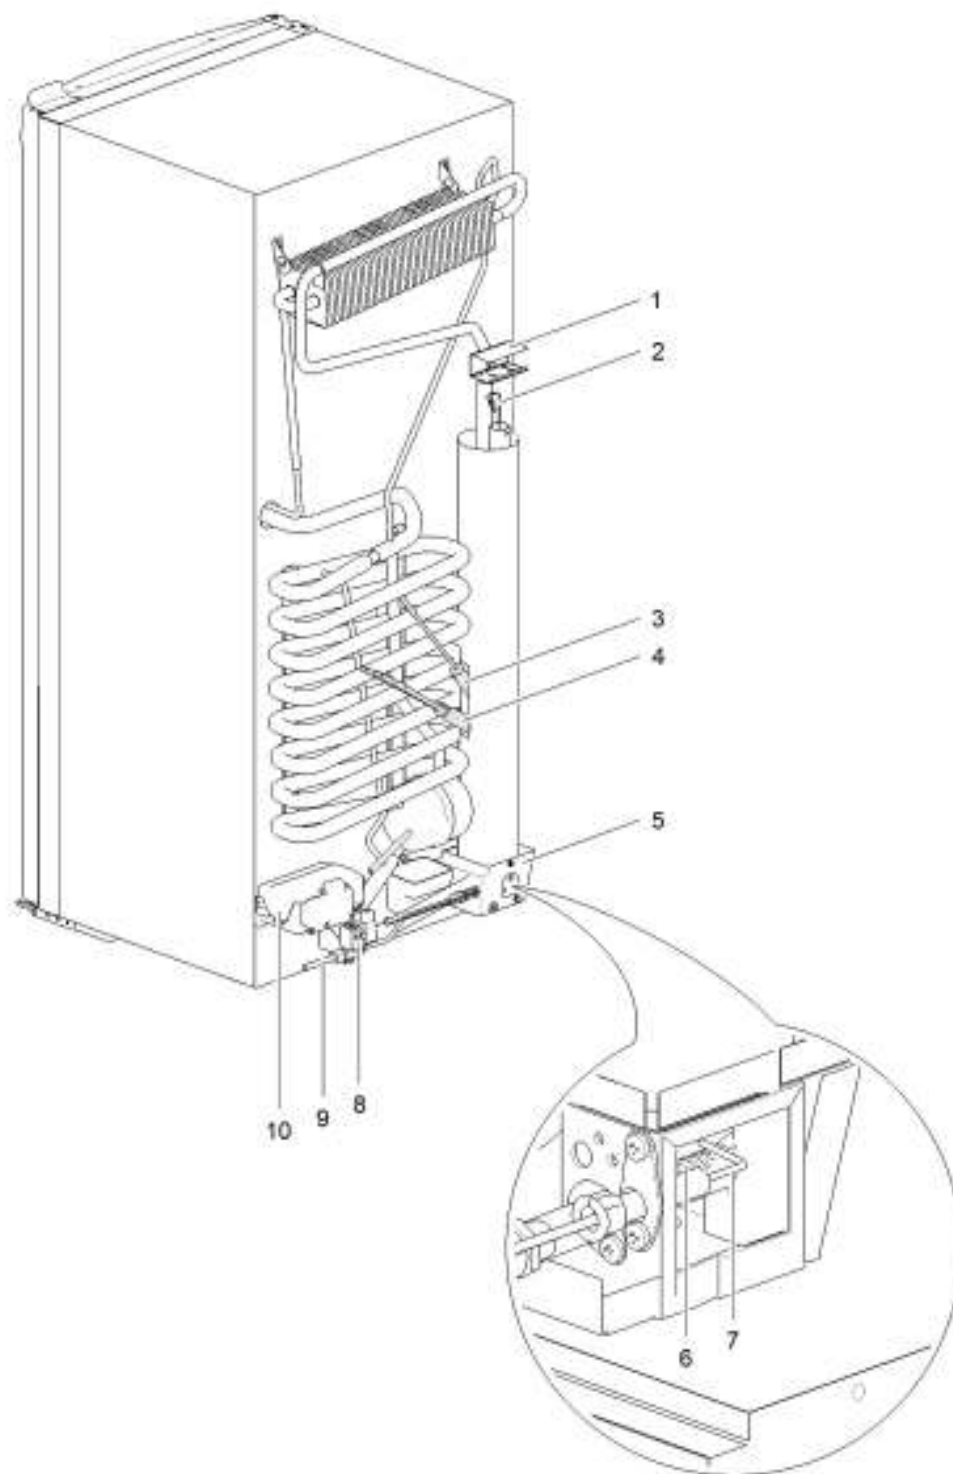

LE1006_N180-look_1014-026

		Spare part number	Spare part number	Colours available
1	Storage strap	626986	626985	27
2	Latch			07, 27, 136
3	Strike plate			
4	Pocket cover			
5	Control panel	<i>Refer to page 24</i>		
6	Freezer door		690852	
	Hinge freezer door (2x)	624680		08
7	Hinge plate			
8	Cap (2x)	623622		08
9	Cap freezer bolt (12x)	624479		08
10	Shelf bottle	629725		08
11	Ice cube tray			
12	Fin			
13	Fin clip (3x)	623059		
14	Thermistor	623077		
15	Interior light bulb	624003		
16	Interior light cover	624002		
17	Shelf 453 x 212.3	629726		08
18	Clip shelf large	623625		08
19	Shelf 453 x 258.8	629727		08
20	Shelf food retainer	624456		08
21	Identification label *			
22	Shelf tray insert 371.25 x 212	626981		12
23	Vegetable bin	626980		12
24	Latch bottom	629721		
25	Hinge plate			
26	Flexible cable	629723		
27	Door rail			
28	Bottle retainer	626989		12
29	Door bin	629719		08

* With a request for information or service, always provide the serial number of the refrigerator. The serial number is the code below the barcode on the identification label.

		Spare part number	Spare part number	Colours available
1	Overlay			
	Electric version	626975		
	Automatic version	631737		
2	Control panel	629720		07
3	Push buttons			
4	Screw			
5	Display board LCD	626972		

LE1103_N180-back_0913-101

		Spare part number	Spare part number	Colours available
1	Heat cap	690839		
2	Heat diffuser			
3	Heater AC			
	< 28/05/2009 (E148K.....)	626992		
	≥ 28/05/2009 (E148K.....)	633573		
4	Heater DC			
	< 05/12/2007 (E339G.....)	626993		
	05/12/2007 - 28/05/2009	631752		
	≥ 28/05/2009 (E148K.....)	633572		
5	Heater box			
6	Burner assembly	623058		
7	Spark electrode	626987		
8	Gas valve			
	< 27/09/2006 (E270F.....)	631248		
	≥ 27/09/2006 (E270F.....)	630440		
9	Gas pipe			
10	Power control board			
	Electric	691136		
	Automatic	691137		