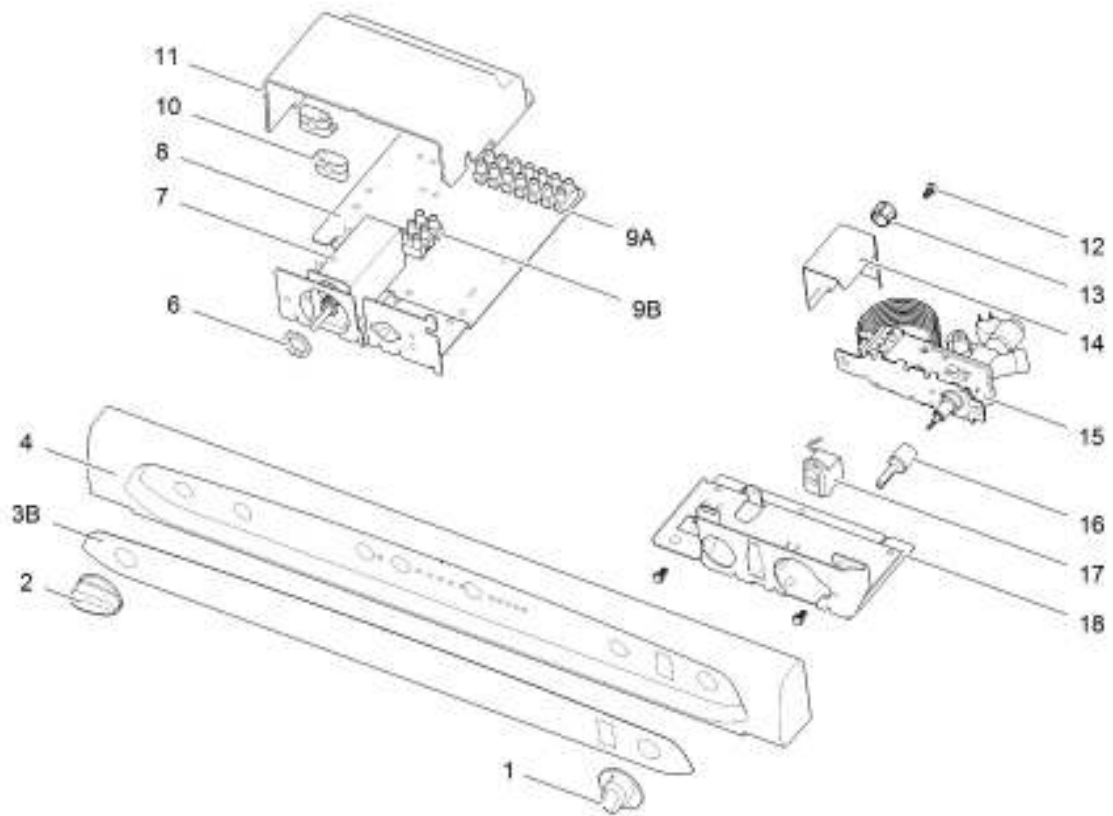

18*

LE1078_N115-Cover_06-14-V02

		Spare part number	Spare part number	Colours available
1	Latch		629744	90
2	Storage strap	626986		27
3	Strike plate			
4	Freezer door		690852	
	Hinge freezer door (2x)	624680		08
5	Hinge plate			
6	Interior light switch	623018		08
7	Cap (2x)	623622		08
8	Control panel	<i>Refer to page 24</i>		
9	Ice cube tray			
10	Cap freezer bolt (12x)	624479		08
11	Fin			
12	Fin clip (3x)	623023		
13	Interior light bulb	624003		
14	Interior light cover	624002		
15	Shelf 453.8 x 205	623051		08
16	Clip shelf large	623625		08
17	Shelf food retainer	624457		08
18	Identification label *			
19	Shelf tray insert	626642		12
20	Hinge pin			
21	Top cover	626641		12
22	Vegetable bin	623617		
23	Latch bottom	629721		
24	Hinge bottom			
25	Door bin	629745		12
26	Bottle retainer	626989		12
27	Rail			
28	Door bin	629747		12

* With a request for information or service, always provide the serial number of the refrigerator. The serial number is the code below the barcode on the identification label.

		Spare part number	Spare part number	Spare part number	Colours available
1	Control knob	623026			07, 30
2	Control knob	625682			07, 30
3A	Overlay Piezo	626620 <i>Width 486</i>	626622 <i>Width 525</i>		
3B	Overlay Electric	626621 <i>Width 486</i>	626623 <i>Width 525</i>		
4	Control panel	627002			07
5	Piezo igniter	625689			
6	Nut				
7	Selector switch < 01/07/2005		623400 <i>5 pole</i>		
	≥ 01/07/2005			626999 <i>6 pole</i>	
8	Bracket				
9A	Terminal strip DC				
9B	Terminal strip AC				
10	Strain relief				
11	Control cover				
12	Screw (3x)				
13	Bushing				
14	AC cover TGV				
15	Manual gas valve V2		625688		07
16	Axle TGV				
17	Flame meter	623029			
18	Bracket TGV				