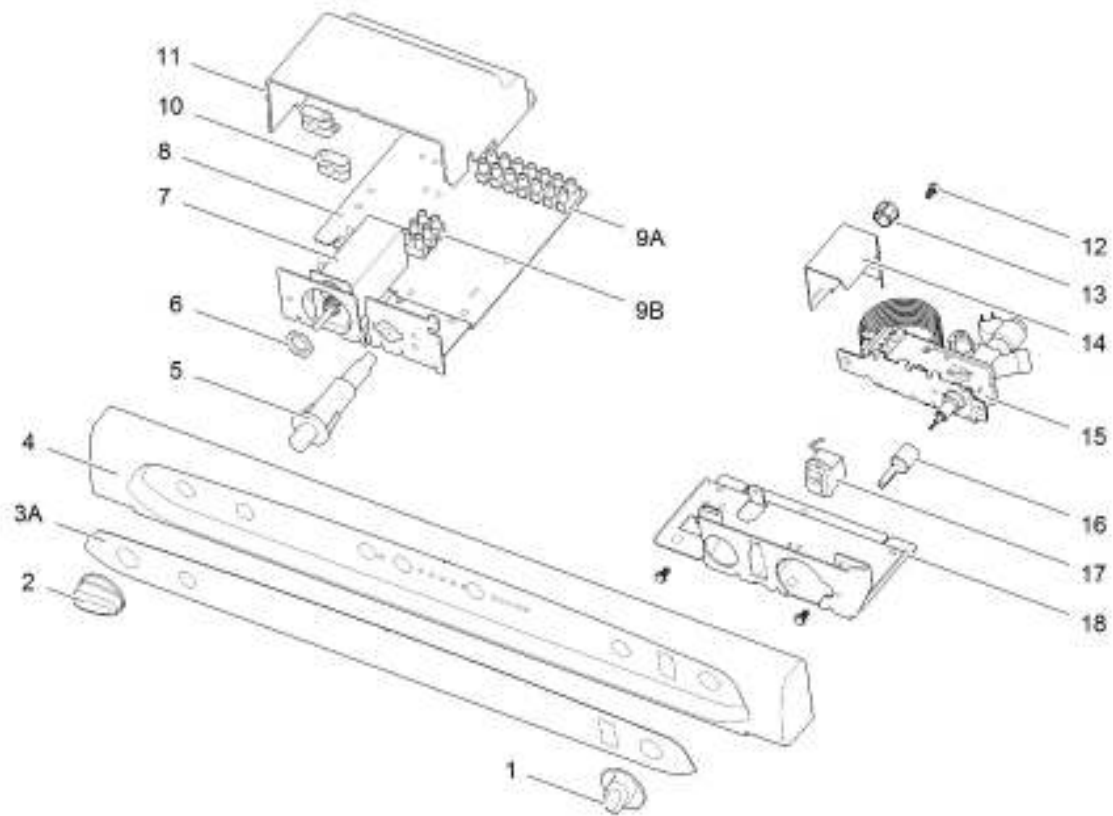

18*

LE1078_N115-Cover_06-14-V02

		Spare part number	Spare part number	Colours available
1	Latch		629744	90
2	Storage strap	626986		27
3	Strike plate			
4	Freezer door		690852	
	Hinge freezer door (2x)	624680		08
5	Hinge plate			
6	Interior light switch	623018		08
7	Cap (2x)	623622		08
8	Control panel	<i>Refer to page 24</i>		
9	Ice cube tray			
10	Cap freezer bolt (12x)	624479		08
11	Fin			
12	Fin clip (3x)	623023		
13	Interior light bulb	624003		
14	Interior light cover	624002		
15	Shelf 453.8 x 205	623051		08
16	Clip shelf large	623625		08
17	Shelf food retainer	624457		08
18	Identification label *			
19	Shelf tray insert	626642		12
20	Hinge pin			
21	Top cover	626641		12
22	Vegetable bin	623617		
23	Latch bottom	629721		
24	Hinge bottom			
25	Door bin	629745		12
26	Bottle retainer	626989		12
27	Rail			
28	Door bin	629747		12

* With a request for information or service, always provide the serial number of the refrigerator. The serial number is the code below the barcode on the identification label.

		Spare part number	Spare part number	Spare part number	Colours available
1	Control knob	623026			07, 30
2	Control knob	625682			07, 30
3A	Overlay Piezo	626620 <i>Width 486</i>	626622 <i>Width 525</i>		
3B	Overlay Electric	626621 <i>Width 486</i>	626623 <i>Width 525</i>		
4	Control panel	627002			07
5	Piezo igniter	625689			
6	Nut				
7	Selector switch < 01/07/2005		623400 <i>5 pole</i>		
	≥ 01/07/2005			626999 <i>6 pole</i>	
8	Bracket				
9A	Terminal strip DC				
9B	Terminal strip AC				
10	Strain relief				
11	Control cover				
12	Screw (3x)				
13	Bushing				
14	AC cover TGV				
15	Manual gas valve V2		625688		07
16	Axle TGV				
17	Flame meter	623029			
18	Bracket TGV				