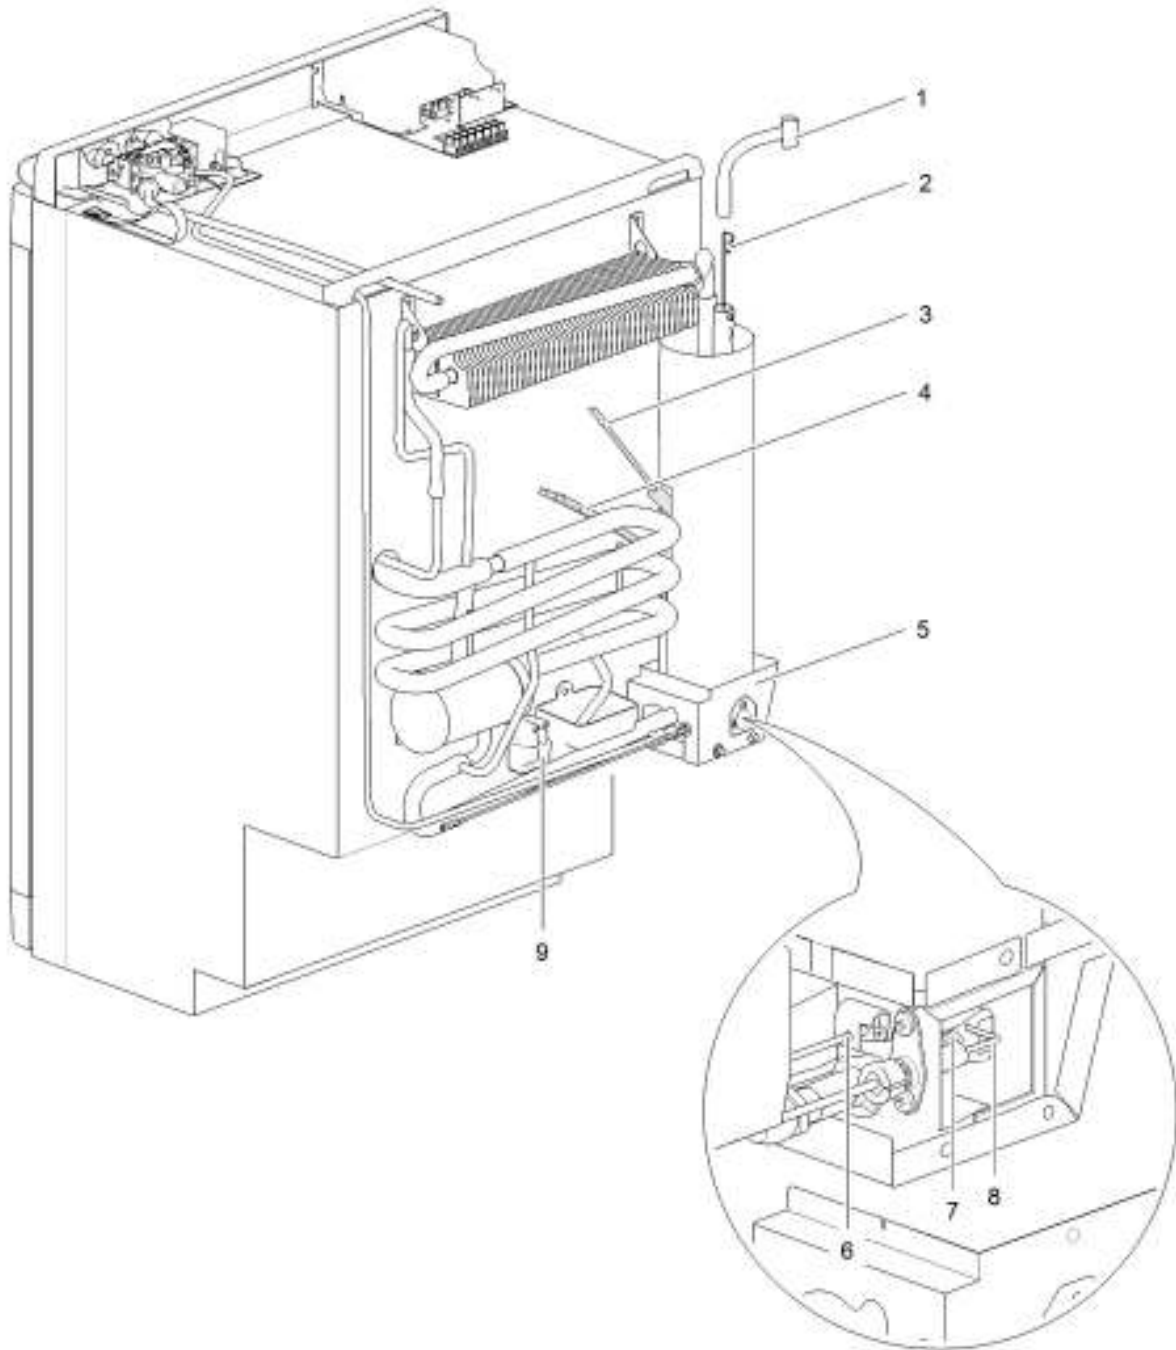

18*

LE1078_N115-Cover_06-14-V02

		Spare part number	Spare part number	Colours available
1	Latch		629744	90
2	Storage strap	626986		27
3	Strike plate			
4	Freezer door		690852	
	Hinge freezer door (2x)	624680		08
5	Hinge plate			
6	Interior light switch	623018		08
7	Cap (2x)	623622		08
8	Control panel	<i>Refer to page 24</i>		
9	Ice cube tray			
10	Cap freezer bolt (12x)	624479		08
11	Fin			
12	Fin clip (3x)	623023		
13	Interior light bulb	624003		
14	Interior light cover	624002		
15	Shelf 453.8 x 205	623051		08
16	Clip shelf large	623625		08
17	Shelf food retainer	624457		08
18	Identification label *			
19	Shelf tray insert	626642		12
20	Hinge pin			
21	Top cover	626641		12
22	Vegetable bin	623617		
23	Latch bottom	629721		
24	Hinge bottom			
25	Door bin	629745		12
26	Bottle retainer	626989		12
27	Rail			
28	Door bin	629747		12

* With a request for information or service, always provide the serial number of the refrigerator. The serial number is the code below the barcode on the identification label.

		Spare part number	Spare part number	Spare part number	Colours available
1	Control knob	623026			07, 30
2	Control knob	625682			07, 30
3A	Overlay Piezo	626620 <i>Width 486</i>	626622 <i>Width 525</i>		
3B	Overlay Electric	626621 <i>Width 486</i>	626623 <i>Width 525</i>		
4	Control panel	627002			07
5	Piezo igniter	625689			
6	Nut				
7	Selector switch < 01/07/2005		623400 <i>5 pole</i>		
	≥ 01/07/2005			626999 <i>6 pole</i>	
8	Bracket				
9A	Terminal strip DC				
9B	Terminal strip AC				
10	Strain relief				
11	Control cover				
12	Screw (3x)				
13	Bushing				
14	AC cover TGV				
15	Manual gas valve V2		625688		07
16	Axle TGV				
17	Flame meter	623029			
18	Bracket TGV				