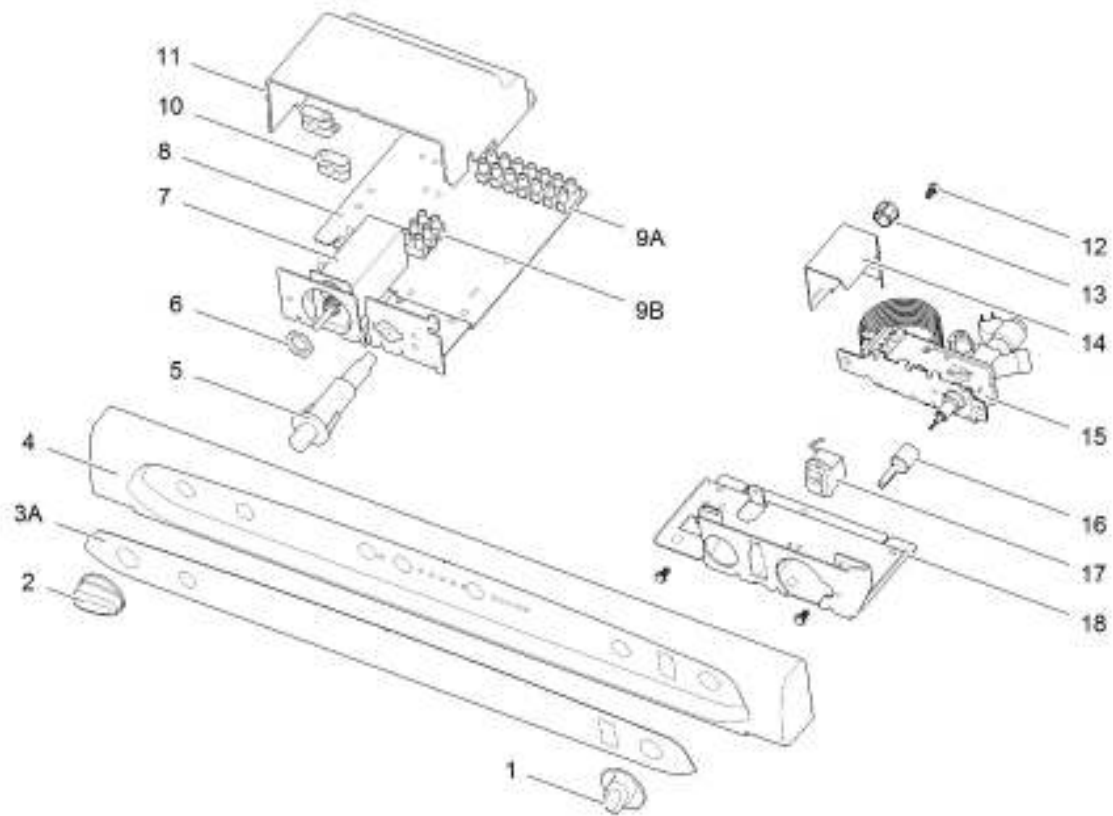

19\*

LE11078\_N112/Icon\_0115\_003

		Spare part number	Spare part number	Spare part number	Colours available
1	Latch V1 < 01/07/2005		623024		07
	Latch V2 ≥ 01/07/2005			626985	07, 27, 136
2	Storage strap V1 < 01/07/2005	624679			27
	Storage strap V2 ≥ 01/07/2005	626986			27
3	Strike plate				
4	Pocket cover				
5	Freezer door		690852		
	Hinge freezer door	624680			08
6	Hinge plate				
7	Interior light switch	623018			08
8	Cap (2x)	623622			08
9	Control panel	<i>Refer to page 24</i>			
10	Ice cube tray				
11	Cap freezer bolt (12x)	624479			08
12	Fin				
13	Fin clip (3x)	623023			
14	Interior light bulb	624003			
15	Interior light cover	624002			
16	Shelf 453.8 x 205	623051			08
17	Shelf food retainer	624457			08
18	Clip shelf large	623625			08
19	Identification label *				
20	Shelf 453.8 x 180	626643			08
21	Shelf tray insert	626642			12
22	Hinge pin				
23	Top cover	626641			12
24	Vegetable bin	623617			
25	Latch bottom	624001			27
26	Hinge plate				
27	Door bin	623053			12
28	Bottle retainer	623042			12
29	Door bin	625102			12

\* With a request for information or service, always provide the serial number of the refrigerator. The serial number is the code below the barcode on the identification label.

		Spare part number	Spare part number	Spare part number	Colours available
1	Control knob	623026			07, 30
2	Control knob	625682			07, 30
3A	Overlay Piezo	626620 <i>Width 486</i>	626622 <i>Width 525</i>		
3B	Overlay Electric	626621 <i>Width 486</i>	626623 <i>Width 525</i>		
4	Control panel	627002			07
5	Piezo igniter	625689			
6	Nut				
7	Selector switch < 01/07/2005		623400 <i>5 pole</i>		
	≥ 01/07/2005			626999 <i>6 pole</i>	
8	Bracket				
9A	Terminal strip DC				
9B	Terminal strip AC				
10	Strain relief				
11	Control cover				
12	Screw (3x)				
13	Bushing				
14	AC cover TGV				
15	Manual gas valve V2		625688		07
16	Axle TGV				
17	Flame meter	623029			
18	Bracket TGV				