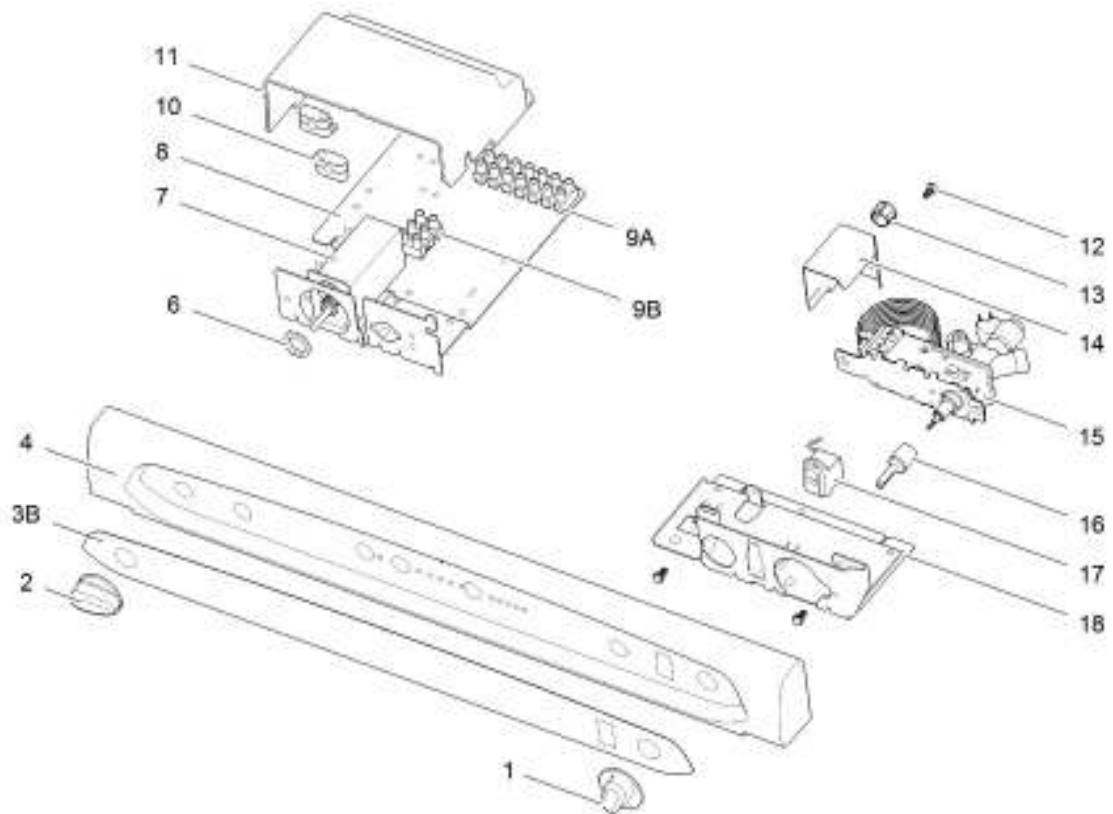

19\*

LE11078\_N112/Icon\_0115\_003

		Spare part number	Spare part number	Spare part number	Colours available
1	Latch V1 < 01/07/2005		623024		07
	Latch V2 ≥ 01/07/2005			626985	07, 27, 136
2	Storage strap V1 < 01/07/2005	624679			27
	Storage strap V2 ≥ 01/07/2005	626986			27
3	Strike plate				
4	Pocket cover				
5	Freezer door		690852		
	Hinge freezer door	624680			08
6	Hinge plate				
7	Interior light switch	623018			08
8	Cap (2x)	623622			08
9	Control panel	<i>Refer to page 24</i>			
10	Ice cube tray				
11	Cap freezer bolt (12x)	624479			08
12	Fin				
13	Fin clip (3x)	623023			
14	Interior light bulb	624003			
15	Interior light cover	624002			
16	Shelf 453.8 x 205	623051			08
17	Shelf food retainer	624457			08
18	Clip shelf large	623625			08
19	Identification label *				
20	Shelf 453.8 x 180	626643			08
21	Shelf tray insert	626642			12
22	Hinge pin				
23	Top cover	626641			12
24	Vegetable bin	623617			
25	Latch bottom	624001			27
26	Hinge plate				
27	Door bin	623053			12
28	Bottle retainer	623042			12
29	Door bin	625102			12

\* With a request for information or service, always provide the serial number of the refrigerator. The serial number is the code below the barcode on the identification label.

		Spare part number	Spare part number	Spare part number	Colours available
1	Control knob	623026			07, 30
2	Control knob	625682			07, 30
3A	Overlay Piezo	626620 <i>Width 486</i>	626622 <i>Width 525</i>		
3B	Overlay Electric	626621 <i>Width 486</i>	626623 <i>Width 525</i>		
4	Control panel	627002			07
5	Piezo igniter	625689			
6	Nut				
7	Selector switch < 01/07/2005		623400 <i>5 pole</i>		
	≥ 01/07/2005			626999 <i>6 pole</i>	
8	Bracket				
9A	Terminal strip DC				
9B	Terminal strip AC				
10	Strain relief				
11	Control cover				
12	Screw (3x)				
13	Bushing				
14	AC cover TGV				
15	Manual gas valve V2		625688		07
16	Axle TGV				
17	Flame meter	623029			
18	Bracket TGV				