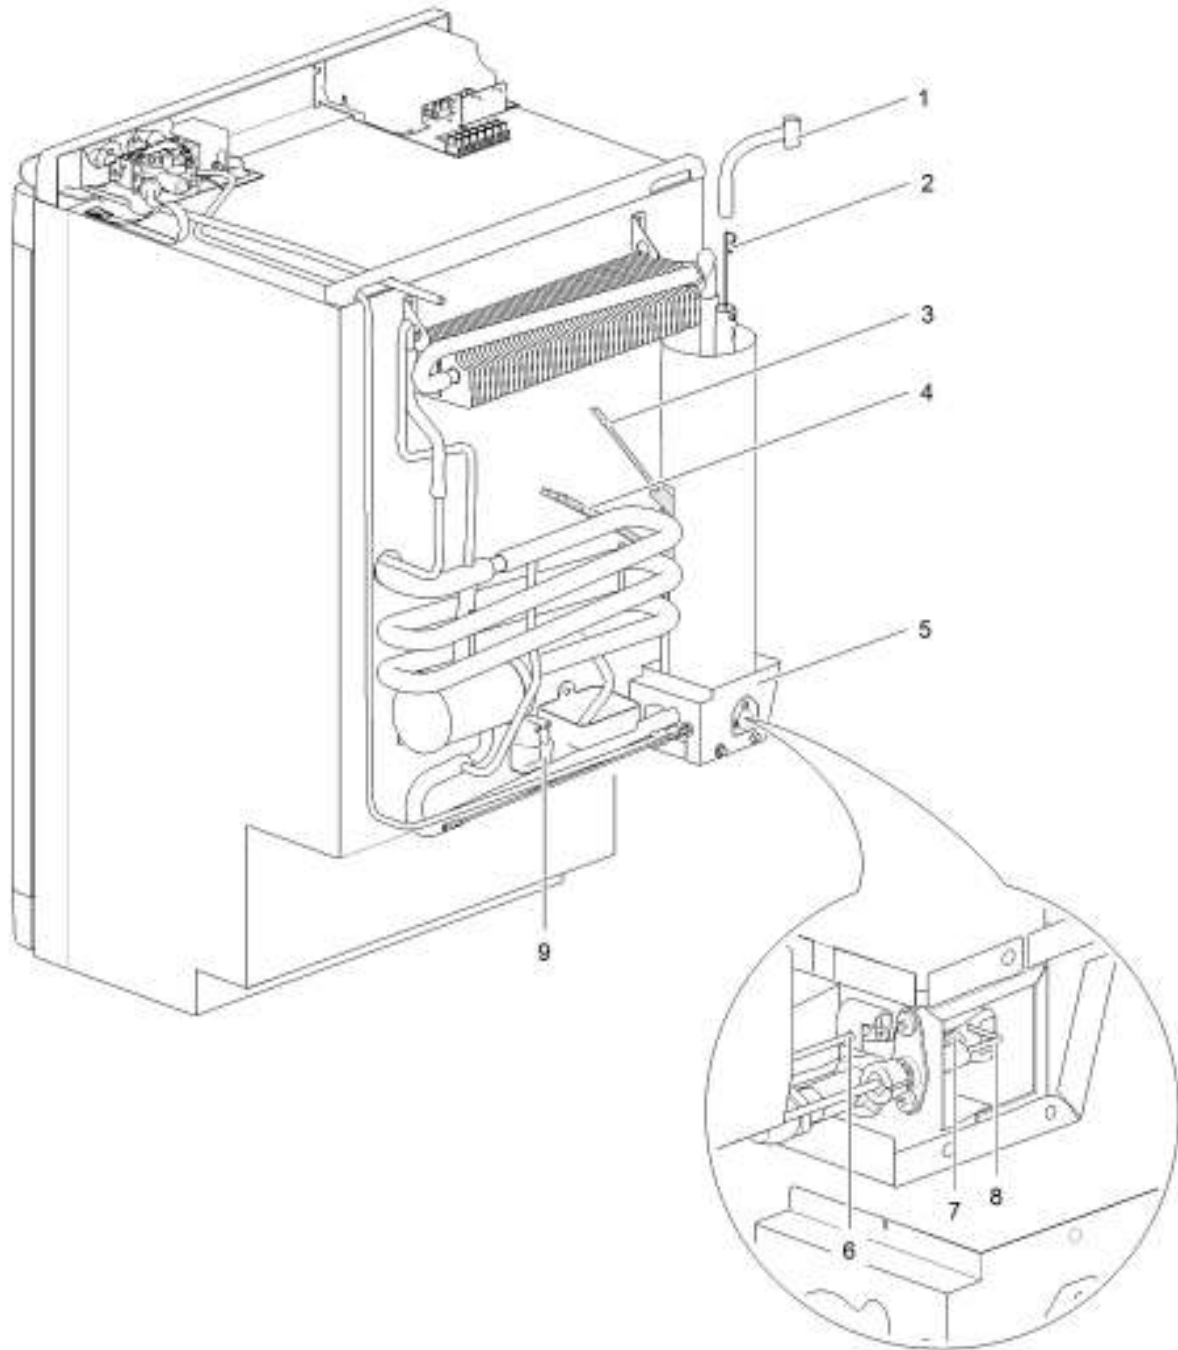

19\*

LE11078\_N112/Icon\_0115\_003

		Spare part number	Spare part number	Spare part number	Colours available
1	Latch V1 < 01/07/2005		623024		07
	Latch V2 ≥ 01/07/2005			626985	07, 27, 136
2	Storage strap V1 < 01/07/2005	624679			27
	Storage strap V2 ≥ 01/07/2005	626986			27
3	Strike plate				
4	Pocket cover				
5	Freezer door		690852		
	Hinge freezer door	624680			08
6	Hinge plate				
7	Interior light switch	623018			08
8	Cap (2x)	623622			08
9	Control panel	<i>Refer to page 24</i>			
10	Ice cube tray				
11	Cap freezer bolt (12x)	624479			08
12	Fin				
13	Fin clip (3x)	623023			
14	Interior light bulb	624003			
15	Interior light cover	624002			
16	Shelf 453.8 x 205	623051			08
17	Shelf food retainer	624457			08
18	Clip shelf large	623625			08
19	Identification label *				
20	Shelf 453.8 x 180	626643			08
21	Shelf tray insert	626642			12
22	Hinge pin				
23	Top cover	626641			12
24	Vegetable bin	623617			
25	Latch bottom	624001			27
26	Hinge plate				
27	Door bin	623053			12
28	Bottle retainer	623042			12
29	Door bin	625102			12

\* With a request for information or service, always provide the serial number of the refrigerator. The serial number is the code below the barcode on the identification label.

		Spare part number	Spare part number	Spare part number	Colours available
1	Control knob	623026			07, 30
2	Control knob	625682			07, 30
3A	Overlay Piezo	626620 <i>Width 486</i>	626622 <i>Width 525</i>		
3B	Overlay Electric	626621 <i>Width 486</i>	626623 <i>Width 525</i>		
4	Control panel	627002			07
5	Piezo igniter	625689			
6	Nut				
7	Selector switch < 01/07/2005		623400 <i>5 pole</i>		
	≥ 01/07/2005			626999 <i>6 pole</i>	
8	Bracket				
9A	Terminal strip DC				
9B	Terminal strip AC				
10	Strain relief				
11	Control cover				
12	Screw (3x)				
13	Bushing				
14	AC cover TGV				
15	Manual gas valve V2		625688		07
16	Axle TGV				
17	Flame meter	623029			
18	Bracket TGV				