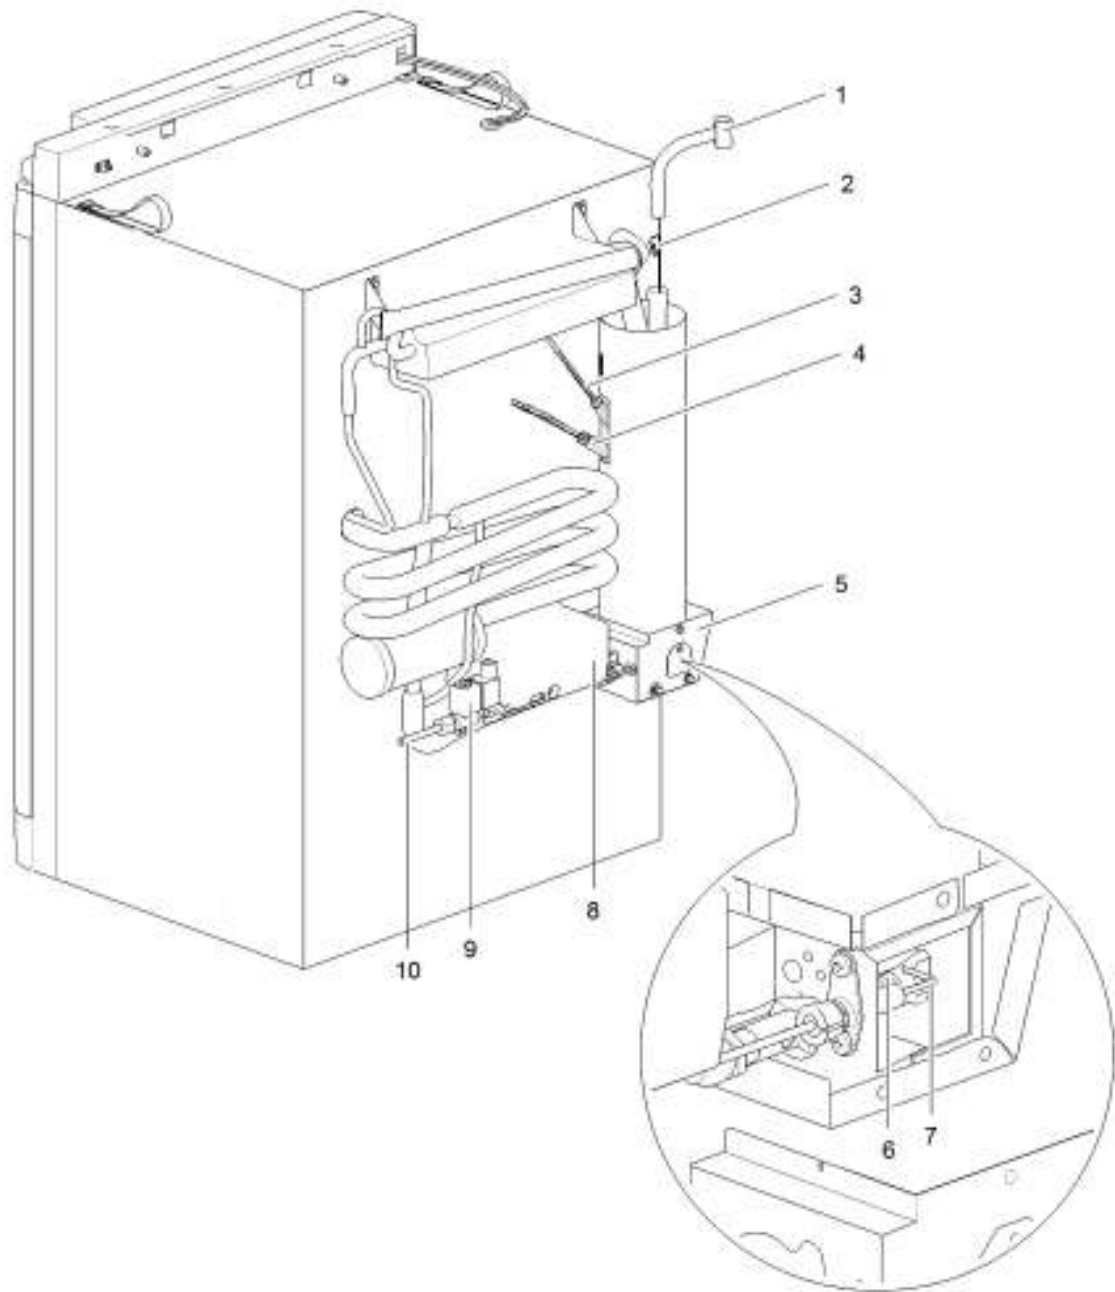

Spare part number	Spare part number	Colours available
1	Flue exhaust			
	Short	627008		
	Long	624480		
2	Heat diffuser			
3	Heater AC	626994		
4	Heater DC	626995		
5	Heater box			
6	Burner assembly	623019		
7	Spark electrode	626988		
8	Power control board			
	Electric	691136		
	Automatic	691137		
9	Gas valve			
	< 25/09/2006 (E268F.....)	631249		
	≥ 25/09/2006 (E268F.....)	630440		
10	Gas pipe