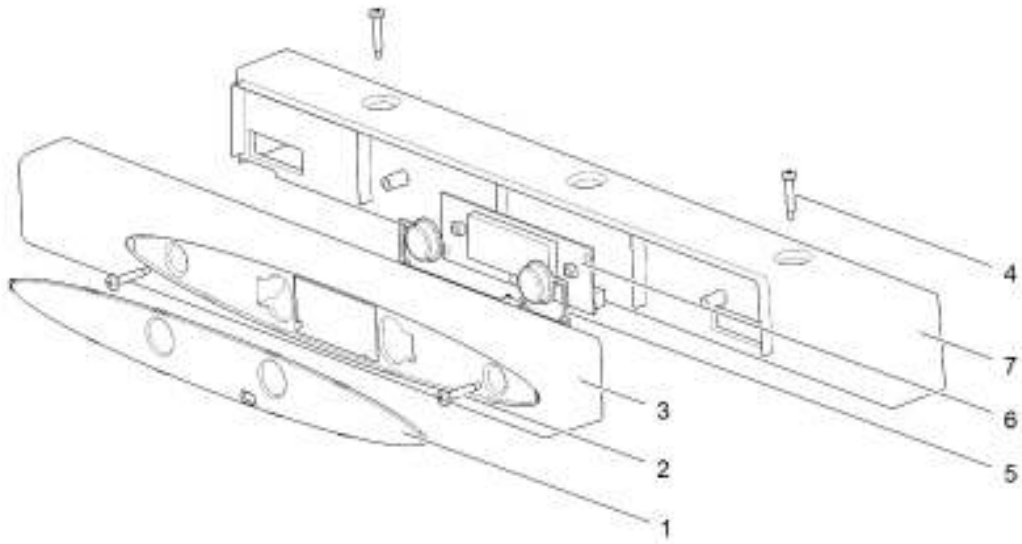

20\*

		Spare part number	Spare part number	Colours available
1	Latch		626985	07, 27, 136
2	Storage strap	626986		27
3	Strike plate			
4	Pocket cover			
5	Freezer door		690852	
	Hinge freezer door (2x)	624680		08
6	Hinge plate			
7	Interior light switch	623061		
8	Cap (2x)	623622		08
9	Control panel	<i>Refer to page 22</i>		
10	Mounting box	<i>Refer to page 22</i>		
11	Ice cube tray			
12	Cap freezer bolt (12x)	624479		08
13	Fin			
14	Interior light bulb	624003		
15	Interior light cover	624002		
16	Fin clip (3x)	623059		
17	Thermistor	623077		
18	Shelf 455 x 118.2	623047		08
19	Clip shelf small	623626		08
20	Identification label *			
21	Shelf 455 x 212.3	623055		08
22	Clip shelf large	623625		08
23	Shelf food retainer	624456		08
24	Shelf tray insert 403 x 192	623635		12
25	Hinge pin			
26	Flip top cover	623615		
27	Vegetable bin	623618		
28	Latch bottom	624001		27
29	Hinge plate			
30	Door bin	623053		12
31	Bottle retainer	623042		12
32	Door bin	624025		12

\* With a request for information or service, always provide the serial number of the refrigerator. The serial number is the code below the barcode on the identification label.

LE1055\_Coverpla LCD\_0314-V01