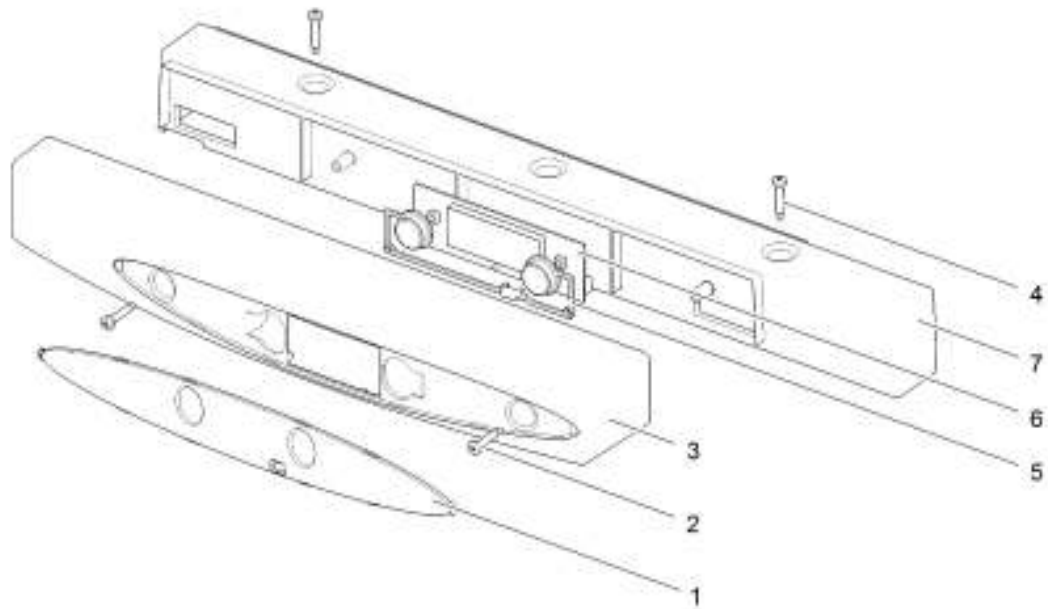

20\*

		Spare part number	Spare part number	Colours available
1	Latch		626985	07, 27, 136
2	Storage strap	626986		27
3	Strike plate			
4	Pocket cover			
5	Freezer door		690852	
	Hinge freezer door (2x)	624680		08
6	Hinge plate			
7	Interior light switch	623061		
8	Cap (2x)	623622		08
9	Control panel	<i>Refer to page 22</i>		
10	Mounting box	<i>Refer to page 22</i>		
11	Ice cube tray			
12	Cap freezer bolt (12x)	624479		08
13	Fin			
14	Interior light bulb	624003		
15	Interior light cover	624002		
16	Fin clip (3x)	623059		
17	Thermistor	623077		
18	Shelf 455 x 118.2	623047		08
19	Clip shelf small	623626		08
20	Identification label *			
21	Shelf 455 x 212.3	623055		08
22	Clip shelf large	623625		08
23	Shelf food retainer	624456		08
24	Shelf tray insert 403 x 192	623635		12
25	Hinge pin			
26	Flip top cover	623615		
27	Vegetable bin	623618		
28	Latch bottom	624001		27
29	Hinge plate			
30	Door bin	623053		12
31	Bottle retainer	623042		12
32	Door bin	624025		12

\* With a request for information or service, always provide the serial number of the refrigerator. The serial number is the code below the barcode on the identification label.

LE1055\_Coverpla LCD\_0314-V01