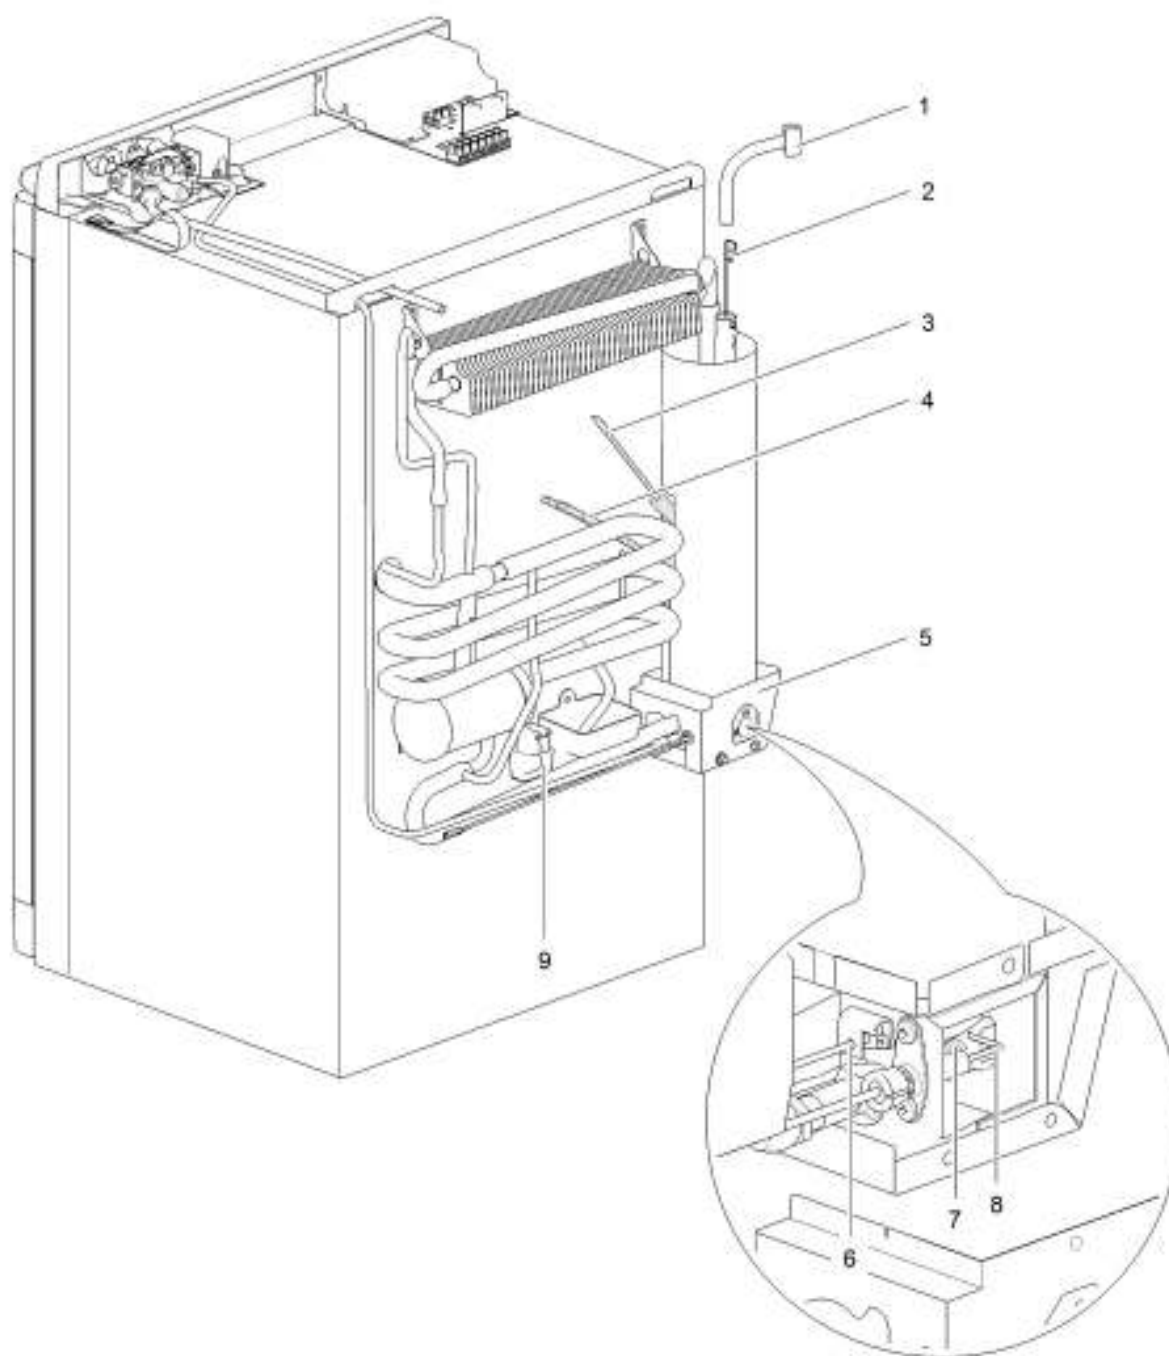

19*

LE1076_N109-look_5614-V02

		Spare part number	Spare part number	Colours available
1	Latch V2		626985	07, 27, 136
2	Storage strap V2	626986		27
3	Strike plate			
4	Pocket cover			
5	Freezer door		690852	
	Hinge freezer door	624680		08
6	Hinge plate			
7	Interior light switch	623018		08
8	Cap (2x)	623622		08
9	Control panel	<i>Refer to page 24</i>		
10	Ice cube tray			
11	Cap freezer bolt (12x)	624479		08
12	Fin			
13	Interior light bulb	624003		
14	Interior light cover	624002		
15	Fin clip (3x)	623023		
16	Shelf 455 x 118.2	623047		08
17	Clip shelf small	623626		08
18	Shelf food retainer	624456		08
19	Identification label *			
20	Shelf 455 x 212.3	623055		08
21	Clip shelf large	623625		08
22	Shelf tray insert 403 x 192	623635		12
23	Hinge pin			
24	Flip top cover	623615		
25	Vegetable bin	623618		
26	Latch bottom	624001		27
27	Hinge plate			
28	Door bin	623053		12
29	Bottle retainer	623042		12
30	Door bin	624025		12

* With a request for information or service, always provide the serial number of the refrigerator. The serial number is the code below the barcode on the identification label.

		Spare part number	Spare part number	Spare part number	Colours available
1	Control knob	623026			07, 30
2	Control knob	625682			07, 30
3A	Overlay Piezo	626620 <i>Width 486</i>	626622 <i>Width 525</i>		
3B	Overlay Electric	626621 <i>Width 486</i>	626623 <i>Width 525</i>		
4	Control panel	627002			07
5	Piezo igniter	625689			
6	Nut				
7	Selector switch < 01/07/2005		623400 <i>5 pole</i>		
	≥ 01/07/2005			626999 <i>6 pole</i>	
8	Bracket				
9A	Terminal strip DC				
9B	Terminal strip AC				
10	Strain relief				
11	Control cover				
12	Screw (3x)				
13	Bushing				
14	AC cover TGV				
15	Manual gas valve V2		625688		07
16	Axle TGV				
17	Flame meter	623029			
18	Bracket TGV				