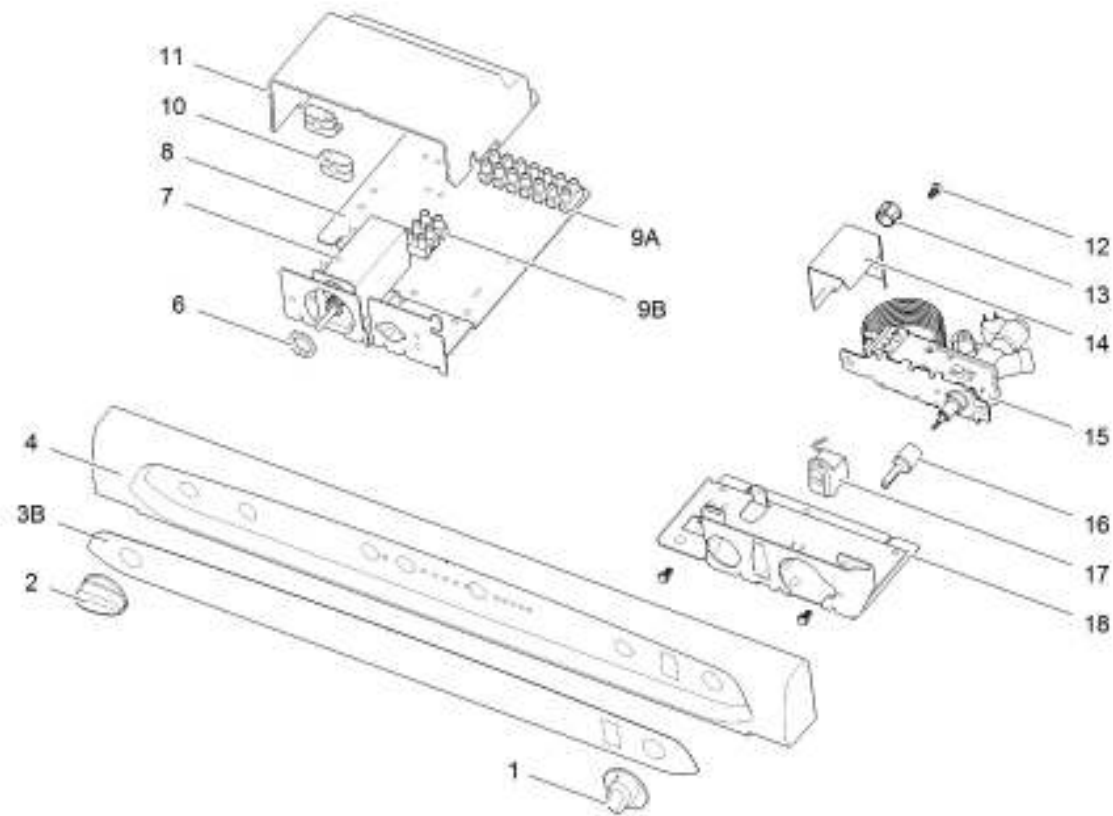

19*

LE1076_N109-look_5614-V02

		Spare part number	Spare part number	Colours available
1	Latch V2		626985	07, 27, 136
2	Storage strap V2	626986		27
3	Strike plate			
4	Pocket cover			
5	Freezer door		690852	
	Hinge freezer door	624680		08
6	Hinge plate			
7	Interior light switch	623018		08
8	Cap (2x)	623622		08
9	Control panel	<i>Refer to page 24</i>		
10	Ice cube tray			
11	Cap freezer bolt (12x)	624479		08
12	Fin			
13	Interior light bulb	624003		
14	Interior light cover	624002		
15	Fin clip (3x)	623023		
16	Shelf 455 x 118.2	623047		08
17	Clip shelf small	623626		08
18	Shelf food retainer	624456		08
19	Identification label *			
20	Shelf 455 x 212.3	623055		08
21	Clip shelf large	623625		08
22	Shelf tray insert 403 x 192	623635		12
23	Hinge pin			
24	Flip top cover	623615		
25	Vegetable bin	623618		
26	Latch bottom	624001		27
27	Hinge plate			
28	Door bin	623053		12
29	Bottle retainer	623042		12
30	Door bin	624025		12

* With a request for information or service, always provide the serial number of the refrigerator. The serial number is the code below the barcode on the identification label.

		Spare part number	Spare part number	Spare part number	Colours available
1	Control knob	623026			07, 30
2	Control knob	625682			07, 30
3A	Overlay Piezo	626620 <i>Width 486</i>	626622 <i>Width 525</i>		
3B	Overlay Electric	626621 <i>Width 486</i>	626623 <i>Width 525</i>		
4	Control panel	627002			07
5	Piezo igniter	625689			
6	Nut				
7	Selector switch < 01/07/2005		623400 <i>5 pole</i>		
	≥ 01/07/2005			626999 <i>6 pole</i>	
8	Bracket				
9A	Terminal strip DC				
9B	Terminal strip AC				
10	Strain relief				
11	Control cover				
12	Screw (3x)				
13	Bushing				
14	AC cover TGV				
15	Manual gas valve V2		625688		07
16	Axle TGV				
17	Flame meter	623029			
18	Bracket TGV				