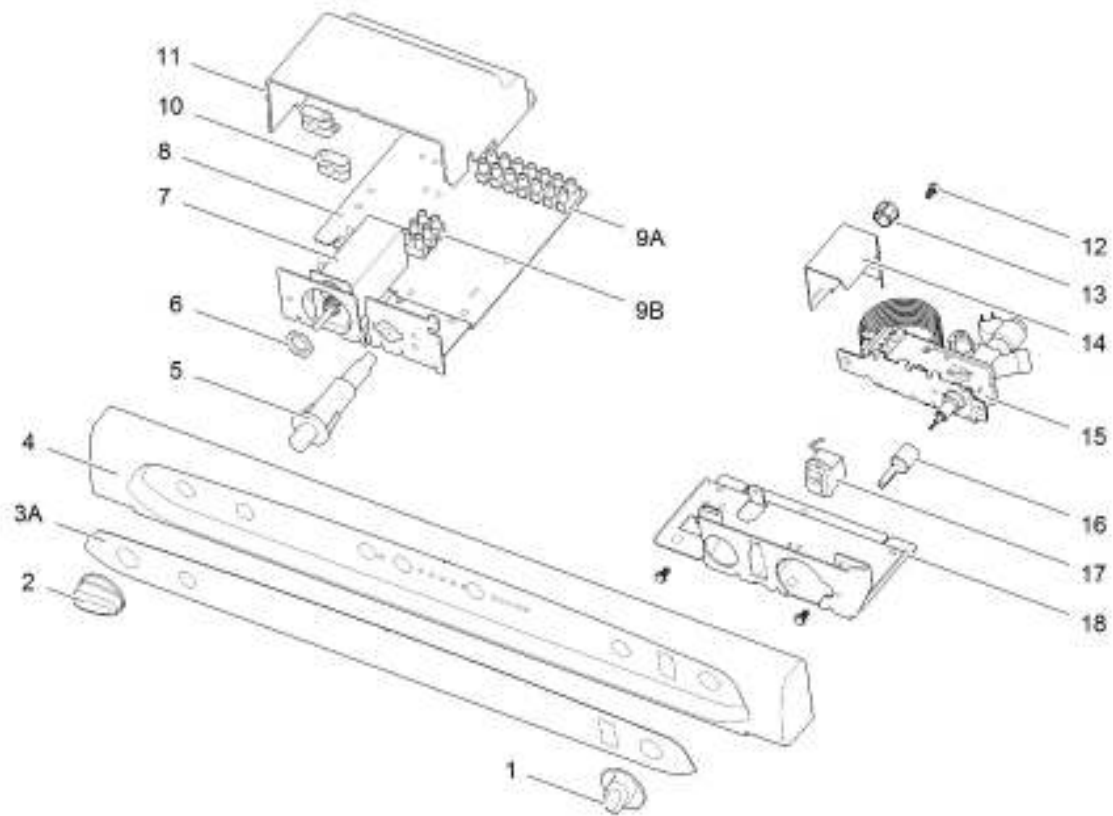

19*

LE1076_N109-look_5614-V02

		Spare part number	Spare part number	Colours available
1	Latch V2		626985	07, 27, 136
2	Storage strap V2	626986		27
3	Strike plate			
4	Pocket cover			
5	Freezer door		690852	
	Hinge freezer door	624680		08
6	Hinge plate			
7	Interior light switch	623018		08
8	Cap (2x)	623622		08
9	Control panel	<i>Refer to page 24</i>		
10	Ice cube tray			
11	Cap freezer bolt (12x)	624479		08
12	Fin			
13	Interior light bulb	624003		
14	Interior light cover	624002		
15	Fin clip (3x)	623023		
16	Shelf 455 x 118.2	623047		08
17	Clip shelf small	623626		08
18	Shelf food retainer	624456		08
19	Identification label *			
20	Shelf 455 x 212.3	623055		08
21	Clip shelf large	623625		08
22	Shelf tray insert 403 x 192	623635		12
23	Hinge pin			
24	Flip top cover	623615		
25	Vegetable bin	623618		
26	Latch bottom	624001		27
27	Hinge plate			
28	Door bin	623053		12
29	Bottle retainer	623042		12
30	Door bin	624025		12

* With a request for information or service, always provide the serial number of the refrigerator. The serial number is the code below the barcode on the identification label.

		Spare part number	Spare part number	Spare part number	Colours available
1	Control knob	623026			07, 30
2	Control knob	625682			07, 30
3A	Overlay Piezo	626620 <i>Width 486</i>	626622 <i>Width 525</i>		
3B	Overlay Electric	626621 <i>Width 486</i>	626623 <i>Width 525</i>		
4	Control panel	627002			07
5	Piezo igniter	625689			
6	Nut				
7	Selector switch < 01/07/2005		623400 <i>5 pole</i>		
	≥ 01/07/2005			626999 <i>6 pole</i>	
8	Bracket				
9A	Terminal strip DC				
9B	Terminal strip AC				
10	Strain relief				
11	Control cover				
12	Screw (3x)				
13	Bushing				
14	AC cover TGV				
15	Manual gas valve V2		625688		07
16	Axle TGV				
17	Flame meter	623029			
18	Bracket TGV				