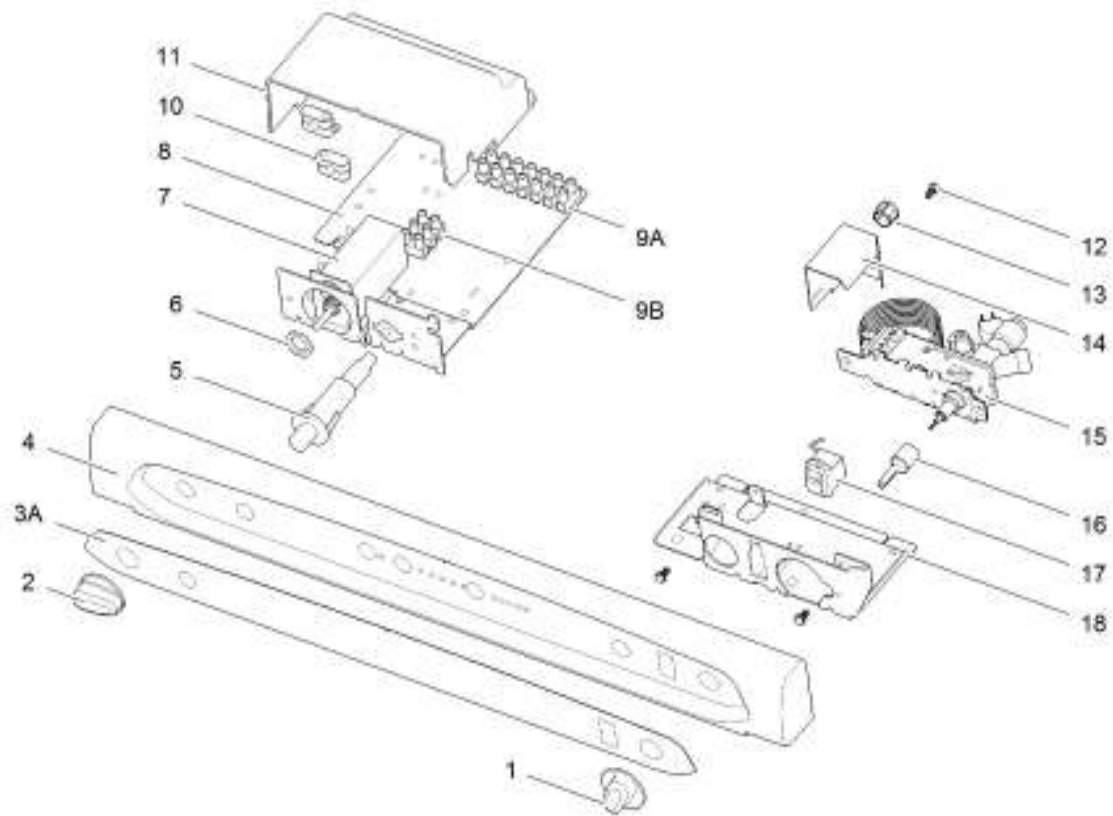

19*

LE1075_N108-kom_0115-003

	Spare part number	Spare part number	Colours available
1	Latch V2	626985	07, 27, 136
2	Storage strap V2	626986	27
3	Strike plate		
4	Pocket cover		
5	Freezer door	690852	
	Hinge freezer door	624680	08
6	Hinge plate		
7	Interior light switch	623018	08
8	Cap (2x)	623622	08
9	Control panel	<i>Refer to page 24</i>	
10	Ice cube tray		
11	Cap freezer bolt (12x)	624479	08
12	Fin		
13	Interior light bulb	624003	
14	Interior light cover	624002	
15	Fin clip (3x)	623023	
16	Shelf 453.8 x 205	623051	08
17	Shelf food retainer	624456	08
18	Clip shelf large	623625	08
19	Identification label *		
20	Shelf 453.8 x 180	626643	08
21	Shelf tray insert	626642	12
22	Hinge pin		
23	Top cover	626641	12
24	Vegetable bin	623617	
25	Latch bottom	624001	27
26	Hinge plate		
27	Door bin	690818	08
28	Bottle retainer	623042	12
29	Door bin	690817	08

* With a request for information or service, always provide the serial number of the refrigerator. The serial number is the code below the barcode on the identification label.

		Spare part number	Spare part number	Spare part number	Colours available
1	Control knob	623026			07, 30
2	Control knob	625682			07, 30
3A	Overlay Piezo	626620 <i>Width 486</i>	626622 <i>Width 525</i>		
3B	Overlay Electric	626621 <i>Width 486</i>	626623 <i>Width 525</i>		
4	Control panel	627002			07
5	Piezo igniter	625689			
6	Nut				
7	Selector switch < 01/07/2005		623400 <i>5 pole</i>		
	≥ 01/07/2005			626999 <i>6 pole</i>	
8	Bracket				
9A	Terminal strip DC				
9B	Terminal strip AC				
10	Strain relief				
11	Control cover				
12	Screw (3x)				
13	Bushing				
14	AC cover TGV				
15	Manual gas valve V2		625688		07
16	Axle TGV				
17	Flame meter	623029			
18	Bracket TGV				