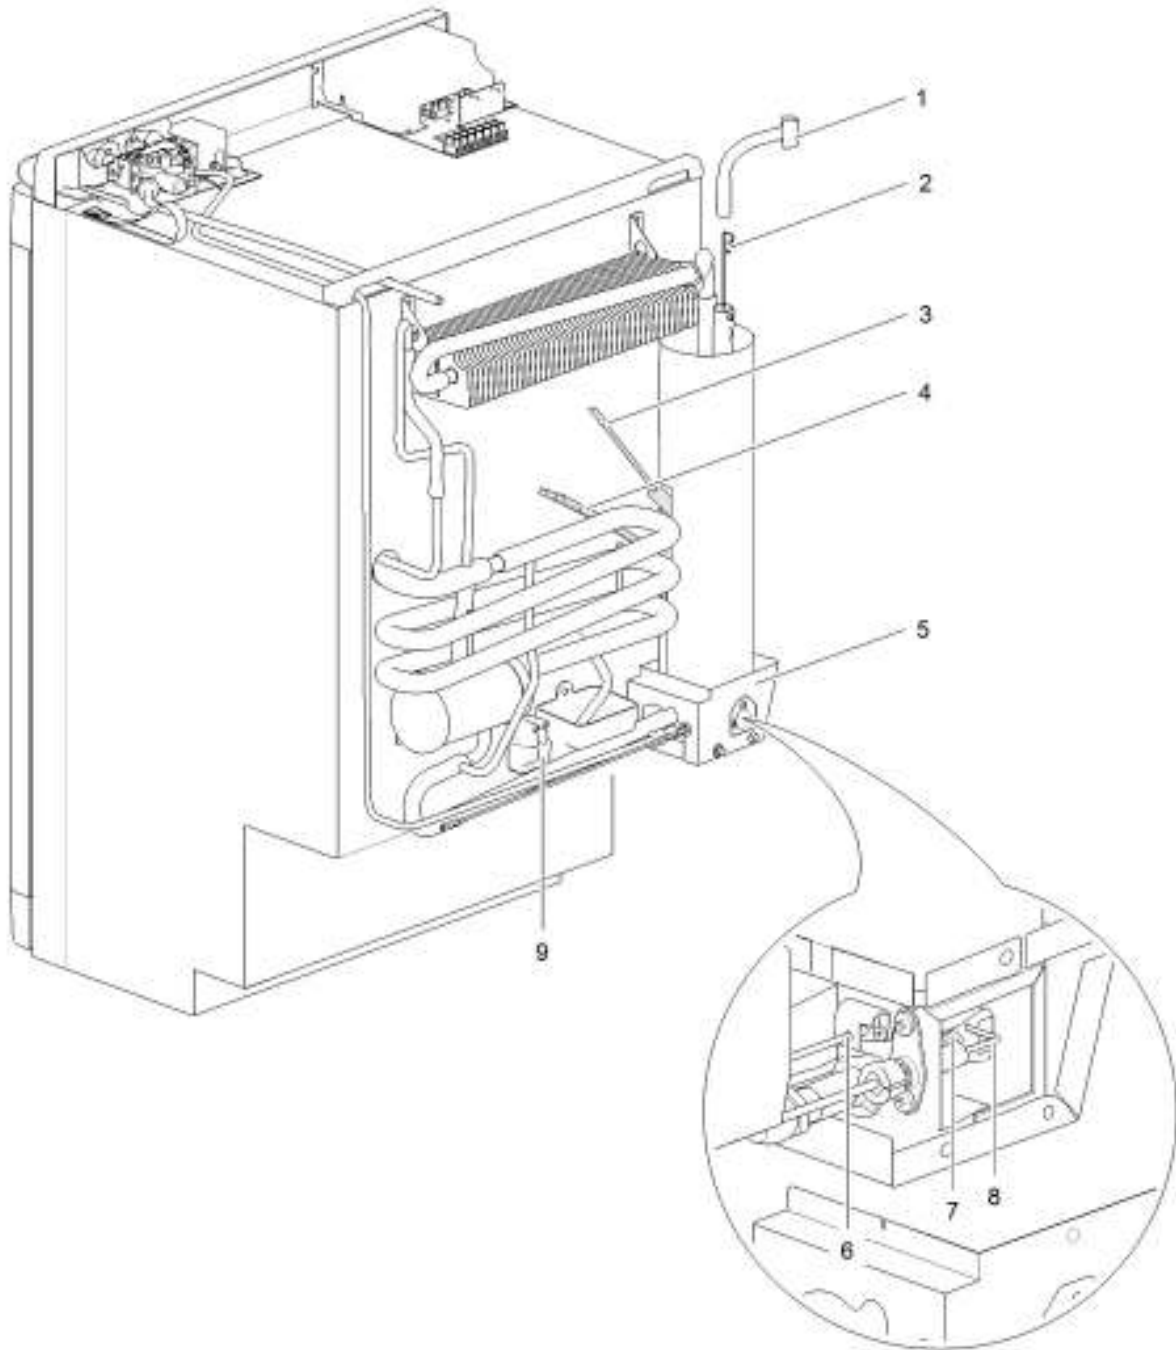

19*

LE1075_N108-kom_0115-003

	Spare part number	Spare part number	Colours available
1	Latch V2	626985	07, 27, 136
2	Storage strap V2	626986	27
3	Strike plate		
4	Pocket cover		
5	Freezer door	690852	
	Hinge freezer door	624680	08
6	Hinge plate		
7	Interior light switch	623018	08
8	Cap (2x)	623622	08
9	Control panel	<i>Refer to page 24</i>	
10	Ice cube tray		
11	Cap freezer bolt (12x)	624479	08
12	Fin		
13	Interior light bulb	624003	
14	Interior light cover	624002	
15	Fin clip (3x)	623023	
16	Shelf 453.8 x 205	623051	08
17	Shelf food retainer	624456	08
18	Clip shelf large	623625	08
19	Identification label *		
20	Shelf 453.8 x 180	626643	08
21	Shelf tray insert	626642	12
22	Hinge pin		
23	Top cover	626641	12
24	Vegetable bin	623617	
25	Latch bottom	624001	27
26	Hinge plate		
27	Door bin	690818	08
28	Bottle retainer	623042	12
29	Door bin	690817	08

* With a request for information or service, always provide the serial number of the refrigerator. The serial number is the code below the barcode on the identification label.

		Spare part number	Spare part number	Spare part number	Colours available
1	Control knob	623026			07, 30
2	Control knob	625682			07, 30
3A	Overlay Piezo	626620 <i>Width 486</i>	626622 <i>Width 525</i>		
3B	Overlay Electric	626621 <i>Width 486</i>	626623 <i>Width 525</i>		
4	Control panel	627002			07
5	Piezo igniter	625689			
6	Nut				
7	Selector switch < 01/07/2005		623400 <i>5 pole</i>		
	≥ 01/07/2005			626999 <i>6 pole</i>	
8	Bracket				
9A	Terminal strip DC				
9B	Terminal strip AC				
10	Strain relief				
11	Control cover				
12	Screw (3x)				
13	Bushing				
14	AC cover TGV				
15	Manual gas valve V2		625688		07
16	Axle TGV				
17	Flame meter	623029			
18	Bracket TGV				