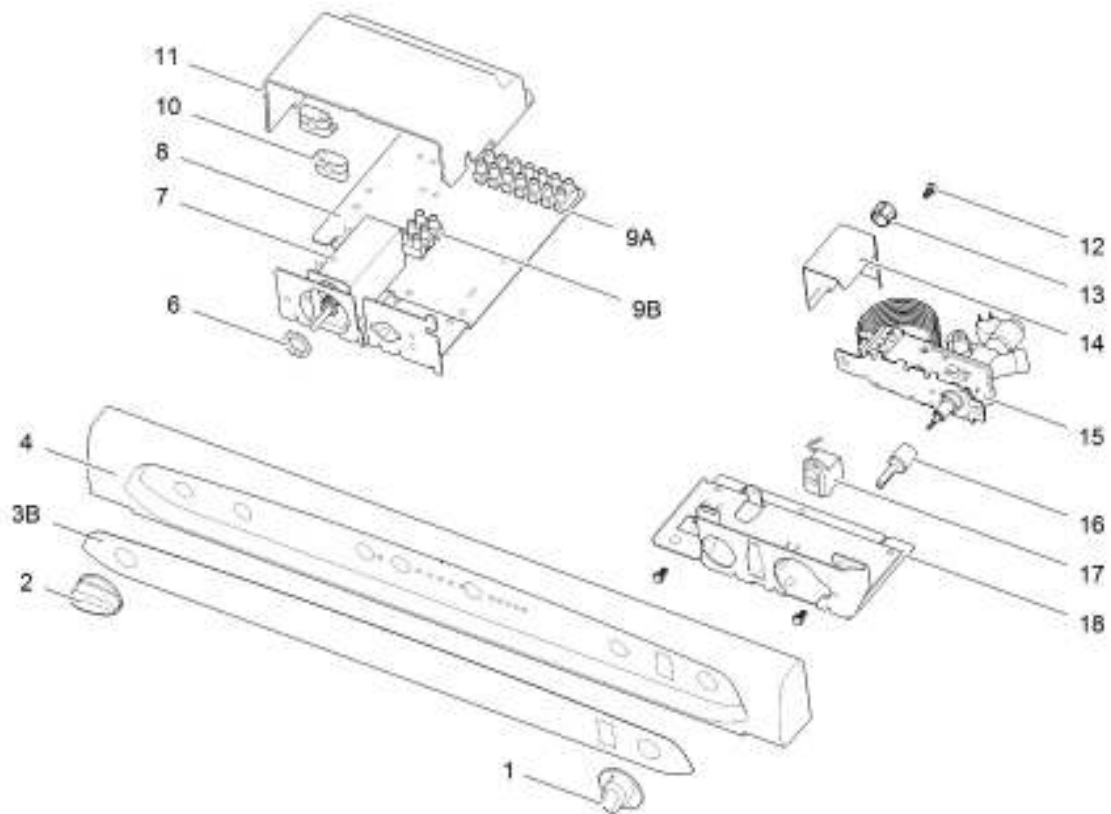

19*

LE1075_N108-kom_0115-003

	Spare part number	Spare part number	Colours available
1	Latch V2	626985	07, 27, 136
2	Storage strap V2	626986	27
3	Strike plate		
4	Pocket cover		
5	Freezer door	690852	
	Hinge freezer door	624680	08
6	Hinge plate		
7	Interior light switch	623018	08
8	Cap (2x)	623622	08
9	Control panel	<i>Refer to page 24</i>	
10	Ice cube tray		
11	Cap freezer bolt (12x)	624479	08
12	Fin		
13	Interior light bulb	624003	
14	Interior light cover	624002	
15	Fin clip (3x)	623023	
16	Shelf 453.8 x 205	623051	08
17	Shelf food retainer	624456	08
18	Clip shelf large	623625	08
19	Identification label *		
20	Shelf 453.8 x 180	626643	08
21	Shelf tray insert	626642	12
22	Hinge pin		
23	Top cover	626641	12
24	Vegetable bin	623617	
25	Latch bottom	624001	27
26	Hinge plate		
27	Door bin	690818	08
28	Bottle retainer	623042	12
29	Door bin	690817	08

* With a request for information or service, always provide the serial number of the refrigerator. The serial number is the code below the barcode on the identification label.

		Spare part number	Spare part number	Spare part number	Colours available
1	Control knob	623026			07, 30
2	Control knob	625682			07, 30
3A	Overlay Piezo	626620 <i>Width 486</i>	626622 <i>Width 525</i>		
3B	Overlay Electric	626621 <i>Width 486</i>	626623 <i>Width 525</i>		
4	Control panel	627002			07
5	Piezo igniter	625689			
6	Nut				
7	Selector switch < 01/07/2005		623400 <i>5 pole</i>		
	≥ 01/07/2005			626999 <i>6 pole</i>	
8	Bracket				
9A	Terminal strip DC				
9B	Terminal strip AC				
10	Strain relief				
11	Control cover				
12	Screw (3x)				
13	Bushing				
14	AC cover TGV				
15	Manual gas valve V2		625688		07
16	Axle TGV				
17	Flame meter	623029			
18	Bracket TGV				