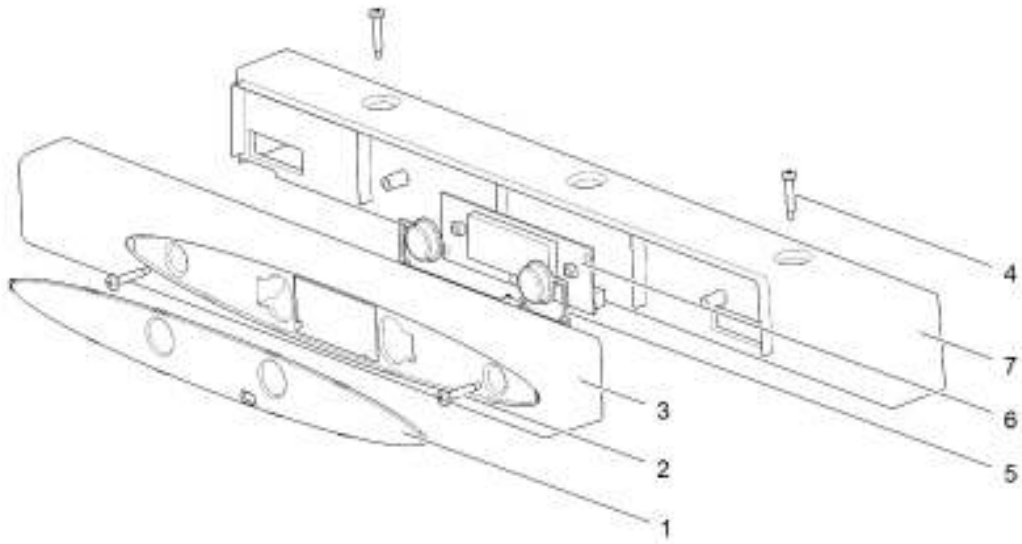

20*

		Spare part number	Spare part number	Colours available
1	Latch		626985	07, 27, 136
2	Storage strap	626986		27
3	Strike plate			
4	Pocket cover			
5	Freezer door		690852	
	Hinge freezer door (2x)	624680		08
6	Hinge plate			
7	Interior light switch	623061		
8	Cap (2x)	623622		08
9	Control panel	<i>Refer to page 22</i>		
10	Mounting box	<i>Refer to page 22</i>		
11	Ice cube tray			
12	Cap freezer bolt (2x)	624479		08
13	Fin			
14	Interior light bulb	624003		
15	Interior light cover	624002		
16	Fin clip (3x)	623059		
17	Thermistor	623077		
18	Shelf 455 x 118.2	623047		08
19	Clip shelf small	623626		08
20	Identification label *			
21	Shelf 455 x 212.3	623055		08
22	Clip shelf large	623625		08
23	Shelf food retainer	624456		08
24	Shelf tray insert 403 x 192	623635		12
25	Hinge pin			
26	Flip top cover	623615		
27	Vegetable bin	623618		
28	Latch bottom	624001		27
29	Hinge plate			
30	Door bin	623053		12
31	Bottle retainer	623042		12
32	Door bin	624025		12

* With a request for information or service, always provide the serial number of the refrigerator. The serial number is the code below the barcode on the identification label.

		Spare part number	Spare part number	Colours available
1	Overlay			
	Electric version	626975		
	Automatic version	631737		
2	Screw			
3	Control panel			
	Flat	626974		07, 27
	Curved	626973		07, 27
4	Screw			
5	Push buttons			
6	Display board LCD	626972		
7	Mounting box*			