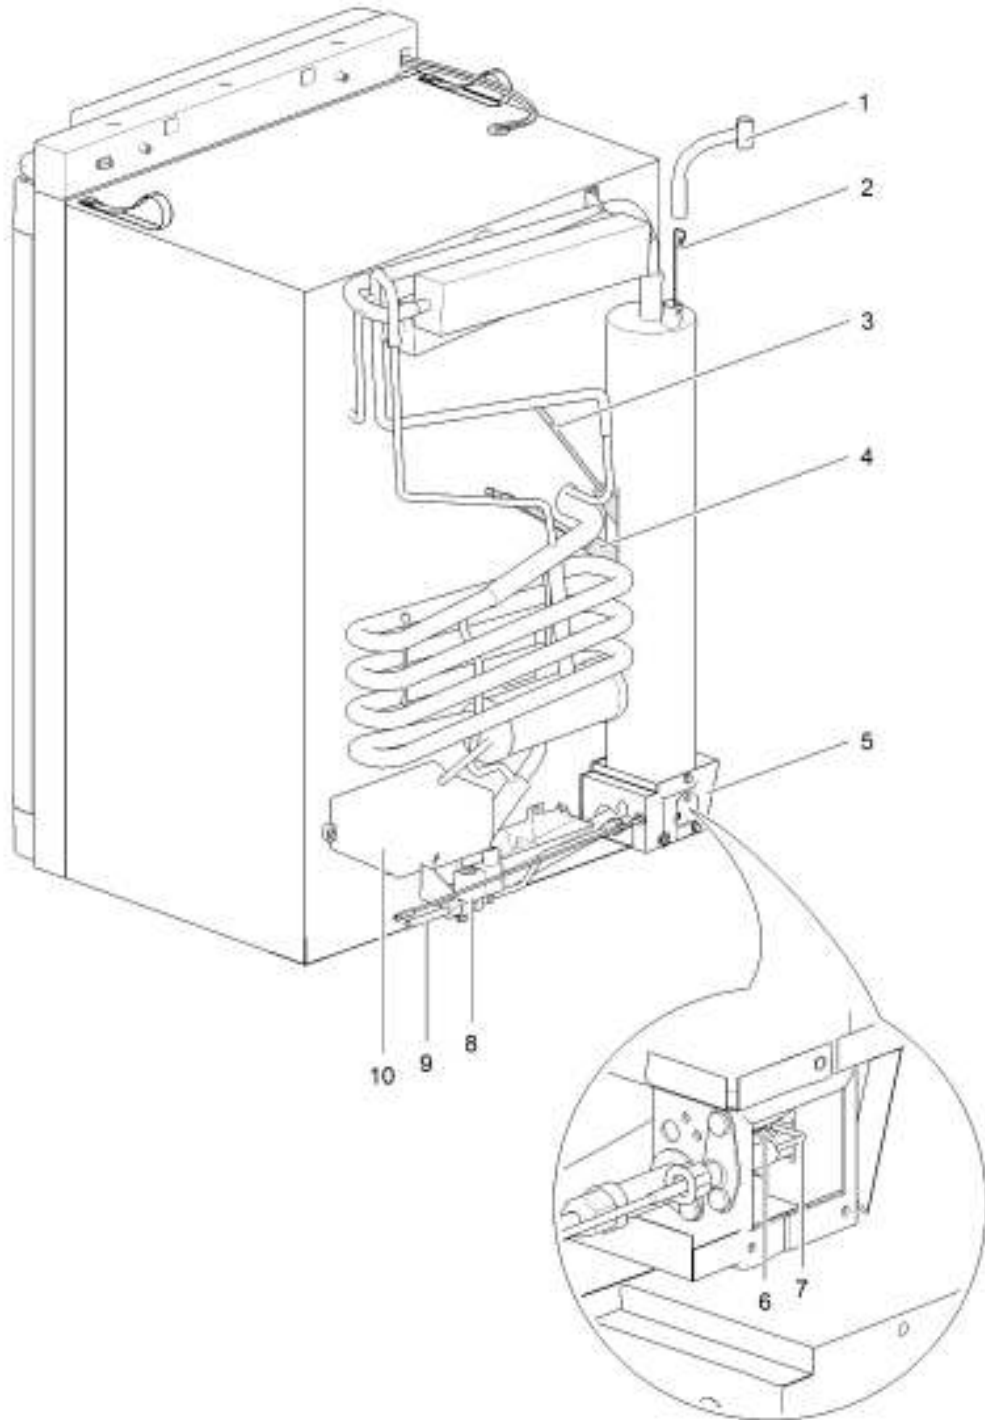

Spare part number	Spare part number	Colours available
1	Overlay			
	Electric version	626975		
	Automatic version	631737		
2	Screw			
3	Control panel			
	Flat	626974		07, 27
	Curved	626973		07, 27
4	Screw			
5	Push buttons			
6	Display board LCD	626972		
7	Mounting box*			

* not for N145, N150 and N175

LE1006_N100-N104/1115-back_BB13-AV1