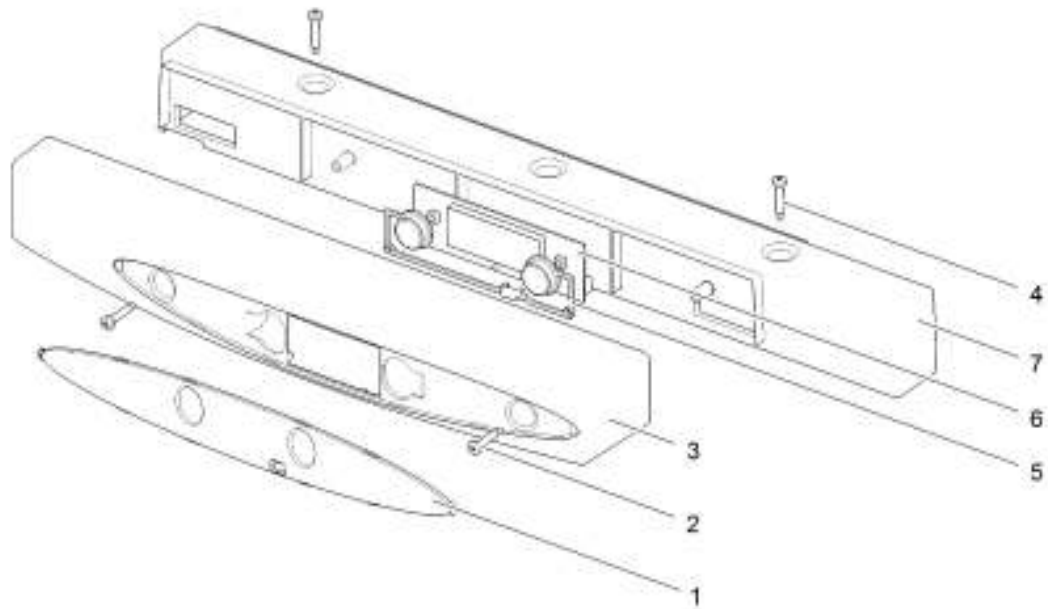

20*

		Spare part number	Spare part number	Colours available
1	Latch		626985	07, 27, 136
2	Storage strap	626986		27
3	Strike plate			
4	Pocket cover			
5	Freezer door		690852	
	Hinge freezer door (2x)	624680		08
6	Hinge plate			
7	Interior light switch	623061		
8	Cap (2x)	623622		08
9	Control panel	<i>Refer to page 22</i>		
10	Mounting box	<i>Refer to page 22</i>		
11	Ice cube tray			
12	Cap freezer bolt (2x)	624479		08
13	Fin			
14	Interior light bulb	624003		
15	Interior light cover	624002		
16	Fin clip (3x)	623059		
17	Thermistor	623077		
18	Shelf 455 x 118.2	623047		08
19	Clip shelf small	623626		08
20	Identification label *			
21	Shelf 455 x 212.3	623055		08
22	Clip shelf large	623625		08
23	Shelf food retainer	624456		08
24	Shelf tray insert 403 x 192	623635		12
25	Hinge pin			
26	Flip top cover	623615		
27	Vegetable bin	623618		
28	Latch bottom	624001		27
29	Hinge plate			
30	Door bin	623053		12
31	Bottle retainer	623042		12
32	Door bin	624025		12

* With a request for information or service, always provide the serial number of the refrigerator. The serial number is the code below the barcode on the identification label.

		Spare part number	Spare part number	Colours available
1	Overlay			
	Electric version	626975		
	Automatic version	631737		
2	Screw			
3	Control panel			
	Flat	626974		07, 27
	Curved	626973		07, 27
4	Screw			
5	Push buttons			
6	Display board LCD	626972		
7	Mounting box*			