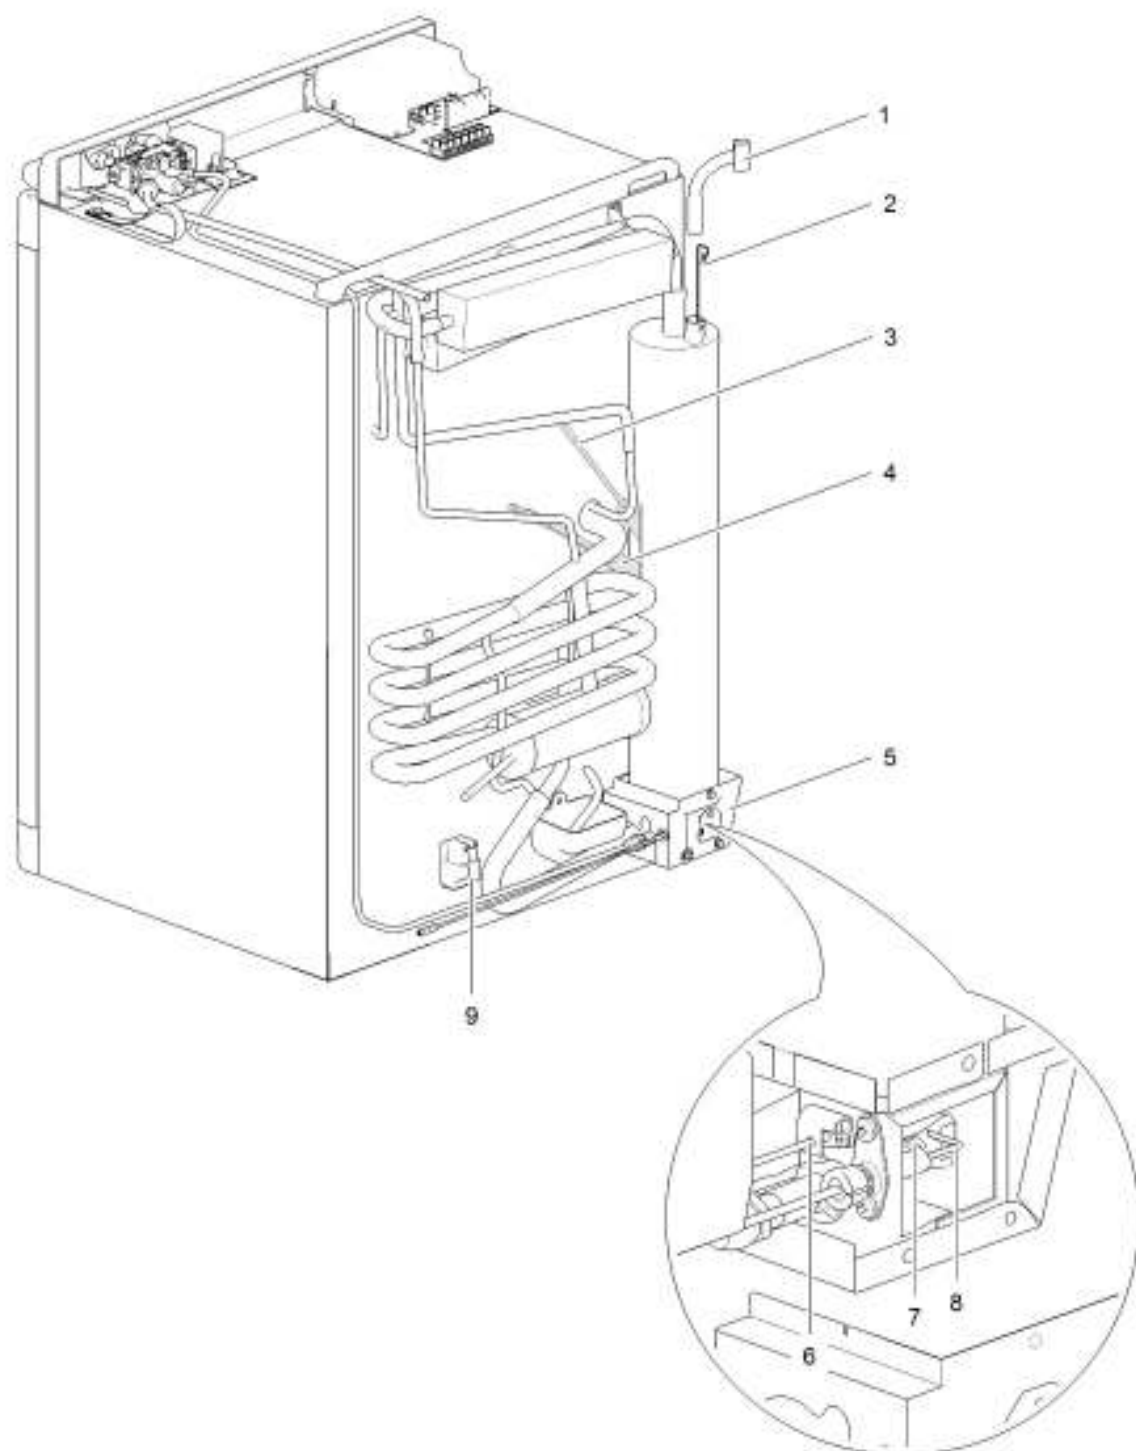

19*

		Spare part number	Spare part number	Spare part number	Colours available
1	Latch V1 < 01/07/2005		623024		07
	Latch V2 ≥ 01/07/2005			626985	07, 27, 136
2	Storage strap V1 < 01/07/2005	624679			27
	Storage strap V2 ≥ 01/07/2005	626986			27
3	Strike plate				
4	Pocket cover				
5	Freezer door		690852		
	Hinge freezer door	624680			08
6	Hinge plate				
7	Interior light switch	623018			08
8	Cap (2x)	623622			08
9	Control panel	<i>Refer to page 26</i>			
10	Ice cube tray				
11	Cap freezer bolt (12x)	624479			08
12	Fin				
13	Interior light bulb	624003			
14	Interior light cover	624002			
15	Fin clip (3x)	623023			
	Fin clip for N100A (3x)	623059			
16	Shelf 455 x 118.2	623047			08
17	Clip shelf small	623626			08
18	Shelf food retainer	624456			08
19	Identification label *				
20	Shelf 455 x 212.3	623055			08
21	Clip shelf large	623625			08
22	Shelf tray insert 403 x 192	623635			12
23	Hinge pin				
24	Flip top cover	623615			
25	Vegetable bin	623618			08
26	Latch bottom	624001			27
27	Hinge plate				
28	Door bin	690818			08
29	Bottle retainer	623042			12
30	Door bin	690817			08

* With a request for information or service, always provide the serial number of the refrigerator. The serial number is the code below the barcode on the identification label.

		Spare part number	Spare part number	Spare part number	Colours available
1	Control knob	623026			07, 30
2	Control knob	625682			07, 30
3A	Overlay Piezo	626620 <i>Width 486</i>	626622 <i>Width 525</i>		
3B	Overlay Electric	626621 <i>Width 486</i>	626623 <i>Width 525</i>		
4	Control panel	627002			07
5	Piezo igniter	625689			
6	Nut				
7	Selector switch < 01/07/2005		623400 <i>5 pole</i>		
	≥ 01/07/2005			626999 <i>6 pole</i>	
8	Bracket				
9A	Terminal strip DC				
9B	Terminal strip AC				
10	Strain relief				
11	Control cover				
12	Screw (3x)				
13	Bushing				
14	AC cover TGV				
15	Manual gas valve V2		625688		07
16	Axle TGV				
17	Flame meter	623029			
18	Bracket TGV				