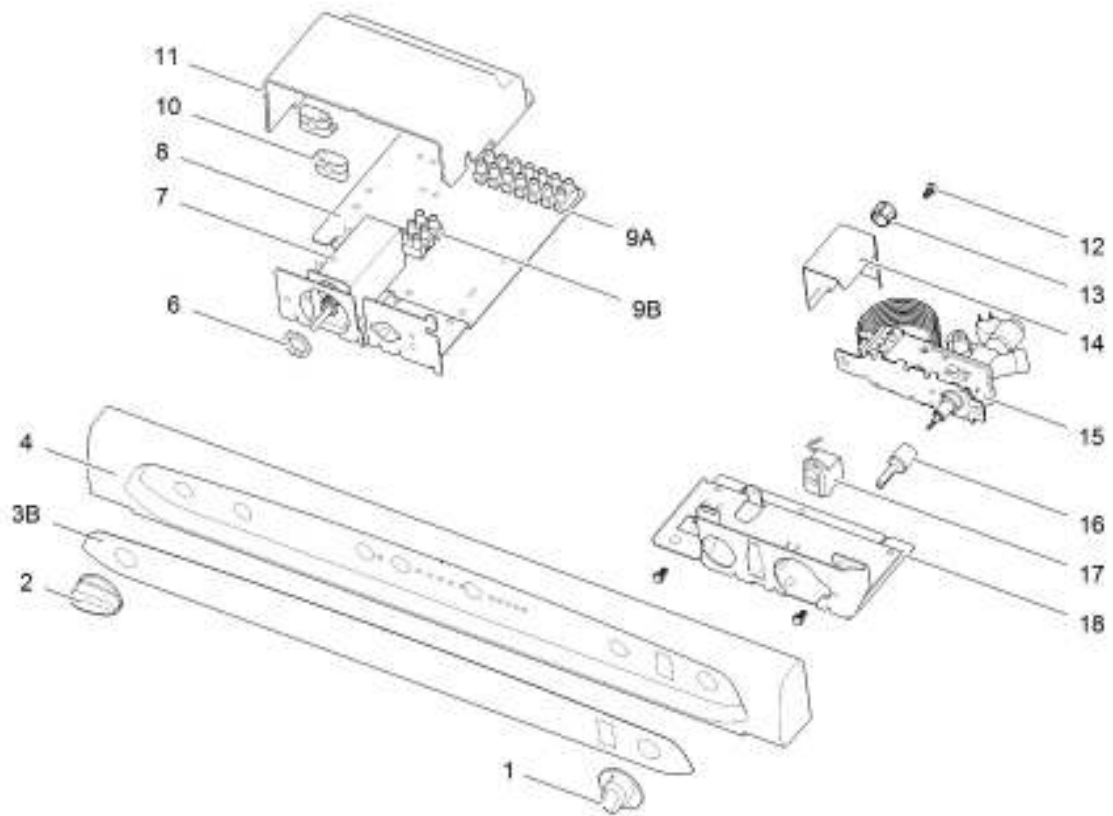

19*

		Spare part number	Spare part number	Spare part number	Colours available
1	Latch V1 < 01/07/2005		623024		07
	Latch V2 ≥ 01/07/2005			626985	07, 27, 136
2	Storage strap V1 < 01/07/2005	624679			27
	Storage strap V2 ≥ 01/07/2005	626986			27
3	Strike plate				
4	Pocket cover				
5	Freezer door		690852		
	Hinge freezer door	624680			08
6	Hinge plate				
7	Interior light switch	623018			08
8	Cap (2x)	623622			08
9	Control panel	<i>Refer to page 26</i>			
10	Ice cube tray				
11	Cap freezer bolt (12x)	624479			08
12	Fin				
13	Interior light bulb	624003			
14	Interior light cover	624002			
15	Fin clip (3x)	623023			
	Fin clip for N100A (3x)	623059			
16	Shelf 455 x 118.2	623047			08
17	Clip shelf small	623626			08
18	Shelf food retainer	624456			08
19	Identification label *				
20	Shelf 455 x 212.3	623055			08
21	Clip shelf large	623625			08
22	Shelf tray insert 403 x 192	623635			12
23	Hinge pin				
24	Flip top cover	623615			
25	Vegetable bin	623618			08
26	Latch bottom	624001			27
27	Hinge plate				
28	Door bin	690818			08
29	Bottle retainer	623042			12
30	Door bin	690817			08

* With a request for information or service, always provide the serial number of the refrigerator. The serial number is the code below the barcode on the identification label.

		Spare part number	Spare part number	Spare part number	Colours available
1	Control knob	623026			07, 30
2	Control knob	625682			07, 30
3A	Overlay Piezo	626620 <i>Width 486</i>	626622 <i>Width 525</i>		
3B	Overlay Electric	626621 <i>Width 486</i>	626623 <i>Width 525</i>		
4	Control panel	627002			07
5	Piezo igniter	625689			
6	Nut				
7	Selector switch < 01/07/2005		623400 <i>5 pole</i>		
	≥ 01/07/2005			626999 <i>6 pole</i>	
8	Bracket				
9A	Terminal strip DC				
9B	Terminal strip AC				
10	Strain relief				
11	Control cover				
12	Screw (3x)				
13	Bushing				
14	AC cover TGV				
15	Manual gas valve V2		625688		07
16	Axle TGV				
17	Flame meter	623029			
18	Bracket TGV				