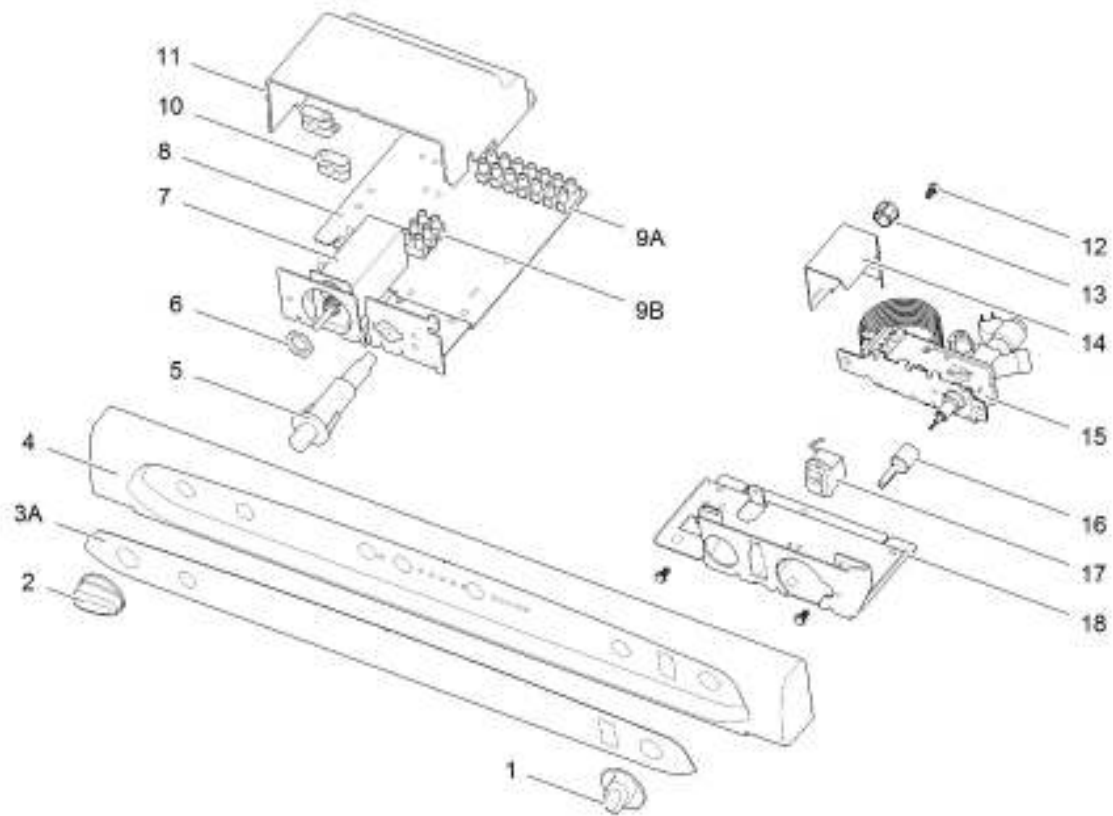

19*

		Spare part number	Spare part number	Spare part number	Colours available
1	Latch V1 < 01/07/2005		623024		07
	Latch V2 ≥ 01/07/2005			626985	07, 27, 136
2	Storage strap V1 < 01/07/2005	624679			27
	Storage strap V2 ≥ 01/07/2005	626986			27
3	Strike plate				
4	Pocket cover				
5	Freezer door		690852		
	Hinge freezer door	624680			08
6	Hinge plate				
7	Interior light switch	623018			08
8	Cap (2x)	623622			08
9	Control panel	<i>Refer to page 26</i>			
10	Ice cube tray				
11	Cap freezer bolt (12x)	624479			08
12	Fin				
13	Interior light bulb	624003			
14	Interior light cover	624002			
15	Fin clip (3x)	623023			
	Fin clip for N100A (3x)	623059			
16	Shelf 455 x 118.2	623047			08
17	Clip shelf small	623626			08
18	Shelf food retainer	624456			08
19	Identification label *				
20	Shelf 455 x 212.3	623055			08
21	Clip shelf large	623625			08
22	Shelf tray insert 403 x 192	623635			12
23	Hinge pin				
24	Flip top cover	623615			
25	Vegetable bin	623618			08
26	Latch bottom	624001			27
27	Hinge plate				
28	Door bin	690818			08
29	Bottle retainer	623042			12
30	Door bin	690817			08

* With a request for information or service, always provide the serial number of the refrigerator. The serial number is the code below the barcode on the identification label.

		Spare part number	Spare part number	Spare part number	Colours available
1	Control knob	623026			07, 30
2	Control knob	625682			07, 30
3A	Overlay Piezo	626620 <i>Width 486</i>	626622 <i>Width 525</i>		
3B	Overlay Electric	626621 <i>Width 486</i>	626623 <i>Width 525</i>		
4	Control panel	627002			07
5	Piezo igniter	625689			
6	Nut				
7	Selector switch < 01/07/2005		623400 <i>5 pole</i>		
	≥ 01/07/2005			626999 <i>6 pole</i>	
8	Bracket				
9A	Terminal strip DC				
9B	Terminal strip AC				
10	Strain relief				
11	Control cover				
12	Screw (3x)				
13	Bushing				
14	AC cover TGV				
15	Manual gas valve V2		625688		07
16	Axle TGV				
17	Flame meter	623029			
18	Bracket TGV				