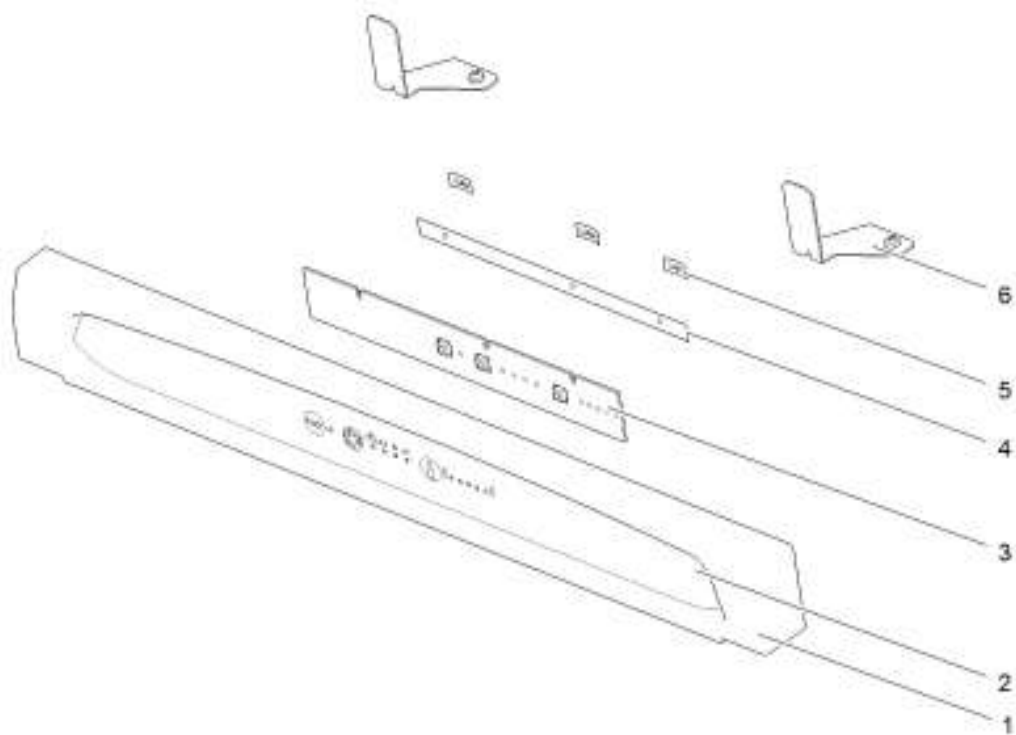

19*

LE11075_N100-look_5614_V02

		Spare part number	Spare part number	Spare part number	Colours available
1	Latch V1 < 01/07/2005		623024		07
	Latch V2 ≥ 01/07/2005			626985	07, 27, 136
2	Storage strap V1 < 01/07/2005	624679			27
	Storage strap V2 ≥ 01/07/2005	626986			27
3	Strike plate				
4	Pocket cover				
5	Freezer door		690852		
	Hinge freezer door	624680			08
6	Hinge plate				
7	Interior light switch	623018			08
8	Cap (2x)	623622			08
9	Control panel	<i>Refer to page 26</i>			
10	Ice cube tray				
11	Cap freezer bolt (12x)	624479			08
12	Fin				
13	Interior light bulb	624003			
14	Interior light cover	624002			
15	Fin clip (3x)	623023			
	Fin clip for N100A (3x)	623059			
16	Shelf 455 x 118.2	623047			08
17	Clip shelf small	623626			08
18	Shelf food retainer	624456			08
19	Identification label *				
20	Shelf 455 x 212.3	623055			08
21	Clip shelf large	623625			08
22	Shelf tray insert 403 x 192	623635			12
23	Hinge pin				
24	Flip top cover	623615			
25	Vegetable bin	623618			08
26	Latch bottom	624001			27
27	Hinge plate				
28	Door bin	690818			08
29	Bottle retainer	623042			12
30	Door bin	690817			08

* With a request for information or service, always provide the serial number of the refrigerator. The serial number is the code below the barcode on the identification label.

		Spare part number	Spare part number	Colours available
1	Control panel	627002		07
2	Overlay	627000		
3	Display board LED V2	626997		
4	Insulator			
5	Push on nut			
6	Bracket			