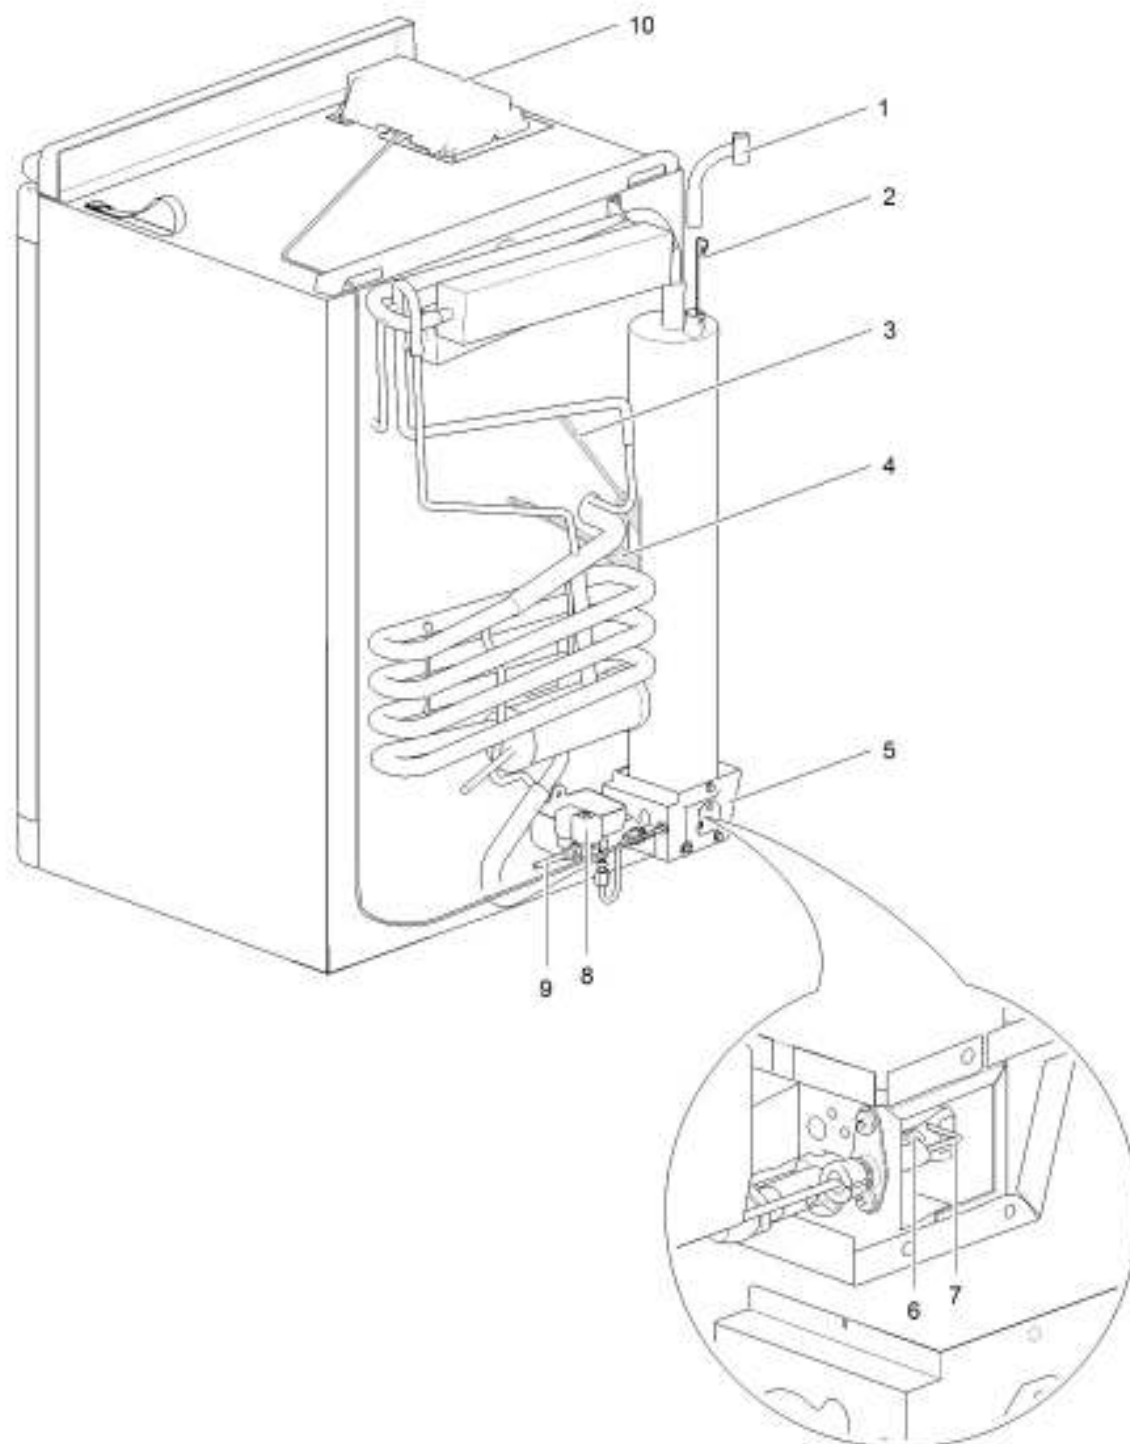

19*

LE11075_N100-look_5614_V02

		Spare part number	Spare part number	Spare part number	Colours available
1	Latch V1 < 01/07/2005		623024		07
	Latch V2 ≥ 01/07/2005			626985	07, 27, 136
2	Storage strap V1 < 01/07/2005	624679			27
	Storage strap V2 ≥ 01/07/2005	626986			27
3	Strike plate				
4	Pocket cover				
5	Freezer door		690852		
	Hinge freezer door	624680			08
6	Hinge plate				
7	Interior light switch	623018			08
8	Cap (2x)	623622			08
9	Control panel	<i>Refer to page 26</i>			
10	Ice cube tray				
11	Cap freezer bolt (12x)	624479			08
12	Fin				
13	Interior light bulb	624003			
14	Interior light cover	624002			
15	Fin clip (3x)	623023			
	Fin clip for N100A (3x)	623059			
16	Shelf 455 x 118.2	623047			08
17	Clip shelf small	623626			08
18	Shelf food retainer	624456			08
19	Identification label *				
20	Shelf 455 x 212.3	623055			08
21	Clip shelf large	623625			08
22	Shelf tray insert 403 x 192	623635			12
23	Hinge pin				
24	Flip top cover	623615			
25	Vegetable bin	623618			08
26	Latch bottom	624001			27
27	Hinge plate				
28	Door bin	690818			08
29	Bottle retainer	623042			12
30	Door bin	690817			08

* With a request for information or service, always provide the serial number of the refrigerator. The serial number is the code below the barcode on the identification label.

		Spare part number	Spare part number	Colours available
1	Control panel	627002		07
2	Overlay	627000		
3	Display board LED V2	626997		
4	Insulator			
5	Push on nut			
6	Bracket			

LE1117_N100_LED-sub_1214102

		Spare part number	Spare part number	Colours available
1	Exhaust tube short	627008		
2	Heat diffuser			
3	Heater AC	623064		
4	Heater DC	623065		
5	Burner box			
6	Burner	623019		
7	Spark electrode	623623		
8	Gas valve	624022		
9	Gas pipe			
10	Power control board*			