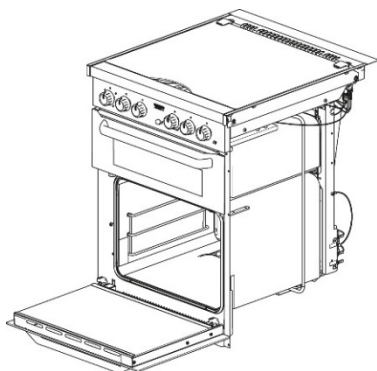

Grill Doors

No cladding

Bottom cladding

Spare part number	Glass	Print	Cladding	Cladding Position	Handle Style	Handle Colour
SMAO5060.BK01X	Clear	Black	No	N/A		Chrome
SMAO5060.BK02X	Clear	Black	No	N/A		Chrome
SMAO5060.BK03X	Clear	Black	No	N/A		Brushed Nickel
SMAO5060.BK04X	Clear	Black	No	N/A		Brushed Nickel
SMAO5060.BK05X	Clear	Black	No	N/A		Brushed Nickel
SMAO5060.BK06X	Clear	Black	No	N/A		Brushed Nickel
SMAO5060.BK07X	Clear	Black	No	N/A		Chrome
SMAO5060.BK08X	Clear	Black	No	N/A		Chrome
SMAO5060.BK09X	Clear	Black	No	N/A		Black

Oven doors

Drop down oven doors

Left hinged oven doors

Spare part number	Glass	Print	Cladding	Cladding position	Handle style	Handle colour
Drop down						
SMAO5080.BK01X	Clear	Black	No	N/A		Chrome
SMAO5080.BK02X	Clear	Black	No	N/A		Chrome
SMAO5080.BK03X	Clear	Black	No	N/A		Brushed Nickel
SMAO5080.BK04X	Clear	Black	No	N/A		Brushed Nickel
SMAO5080.BK05X	Clear	Black	No	N/A		Brushed Nickel
SMAO5080.BK06X	Clear	Black	No	N/A		Brushed Nickel
SMAO5080.BK07X	Clear	Black	No	N/A		Chrome
SMAO5080.BK09X	Clear	Black	No	N/A		Black
SMAO5082.BK01X	Clear	Black	Yes	Bottom		Chrome
Left hinged						
SMAO5081.BK08X	Clear	Black	No	N/A		Chrome
Right hinged						
SMAO5084.BK01X	Clear	Black	No	N/A		Chrome