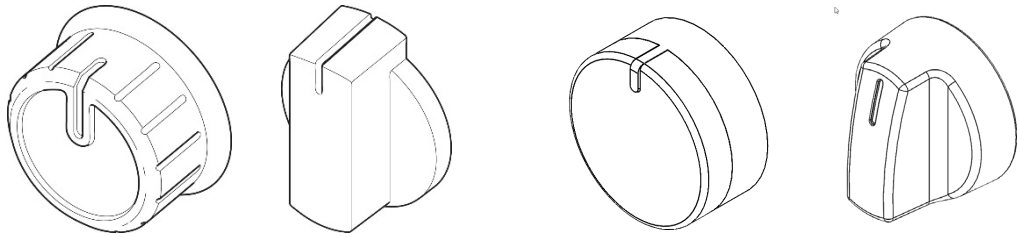

Control knobs

Spare part number	SSPA0900	SSPA0901	SSPA0933	SSPA0932
Colour suffix	Brushed-Nickel .BNK Black .BK	Matt Nickel .MNK Brushed-Nickel .BNK Chrome .CR Black .BK	Brushed-Nickel .BNK Chrome .CR	Chrome .CR Black .BK Brushed-Nickel .BNK
Set quantity	6	6	6	6

Grill Doors

No cladding

Bottom cladding

Spare part number	Glass	Print	Cladding	Cladding Position	Handle Style	Handle Colour
SMAO5060.BK01X	Clear	Black	No	N/A		Chrome
SMAO5060.BK02X	Clear	Black	No	N/A		Chrome
SMAO5060.BK03X	Clear	Black	No	N/A		Brushed Nickel
SMAO5060.BK04X	Clear	Black	No	N/A		Brushed Nickel
SMAO5060.BK05X	Clear	Black	No	N/A		Brushed Nickel
SMAO5060.BK06X	Clear	Black	No	N/A		Brushed Nickel
SMAO5060.BK07X	Clear	Black	No	N/A		Chrome
SMAO5060.BK08X	Clear	Black	No	N/A		Chrome
SMAO5060.BK09X	Clear	Black	No	N/A		Black