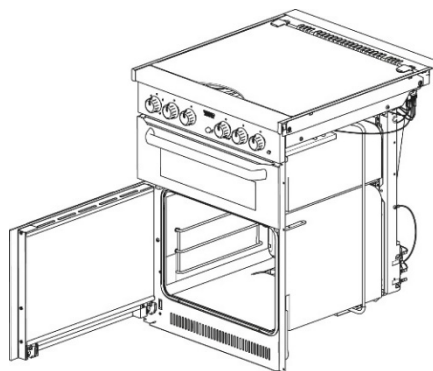

Grill Doors

No cladding

Bottom cladding

Spare part number	Glass	Print	Cladding	Cladding Position	Handle Style	Handle Colour
SMAO5060.BK01X	Clear	Black	No	N/A		Chrome
SMAO5060.BK02X	Clear	Black	No	N/A		Chrome
SMAO5060.BK03X	Clear	Black	No	N/A		Brushed Nickel
SMAO5060.BK04X	Clear	Black	No	N/A		Brushed Nickel
SMAO5060.BK05X	Clear	Black	No	N/A		Brushed Nickel
SMAO5060.BK06X	Clear	Black	No	N/A		Brushed Nickel
SMAO5060.BK07X	Clear	Black	No	N/A		Chrome
SMAO5060.BK08X	Clear	Black	No	N/A		Chrome
SMAO5060.BK09X	Clear	Black	No	N/A		Black

Oven doors

Drop down oven doors

Left hinged oven doors

Spare part number	Glass	Print	Cladding	Cladding position	Handle style	Handle colour
Drop down						
SMAO5080.BK01X	Clear	Black	No	N/A		Chrome
SMAO5080.BK02X	Clear	Black	No	N/A		Chrome
SMAO5080.BK03X	Clear	Black	No	N/A		Brushed Nickel
SMAO5080.BK04X	Clear	Black	No	N/A		Brushed Nickel
SMAO5080.BK05X	Clear	Black	No	N/A		Brushed Nickel
SMAO5080.BK06X	Clear	Black	No	N/A		Brushed Nickel
SMAO5080.BK07X	Clear	Black	No	N/A		Chrome
SMAO5080.BK09X	Clear	Black	No	N/A		Black
SMAO5082.BK01X	Clear	Black	Yes	Bottom		Chrome
Left hinged						
SMAO5081.BK08X	Clear	Black	No	N/A		Chrome
Right hinged						
SMAO5084.BK01X	Clear	Black	No	N/A		Chrome