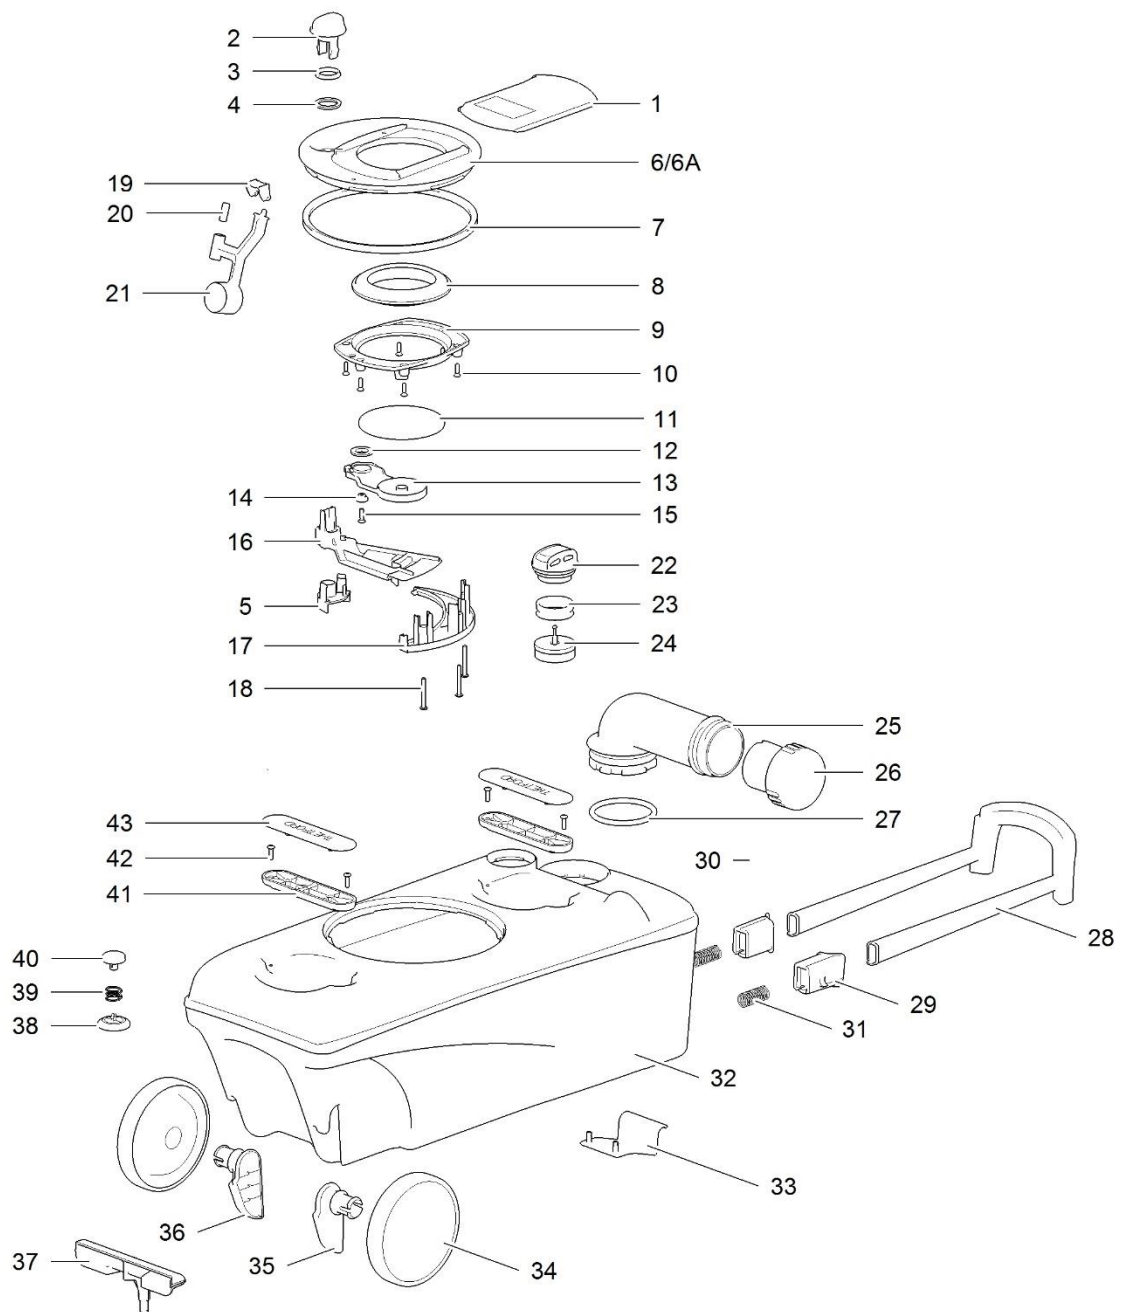

LE757_C503L_0518-V03

		Spare part number	Spare part number	Colours available
1	Cover		90713	62, 127
2	Seat			
3	Bowl		90727	62, 127
4	Screw			
5	Sticker control knob		90723	62, 127
6	Control PCB		(before 90715)	
7	Control knob			
8	Cosmetic cover straight Cosmetic cover curved			
9	Bench welded			
10	Base			
11	Tunnel			
12	Screw			
13	Pocket cover			
14	Housing PCB			
15	Main PCB	90716		
16	Retaining plate			
17	Magnet			
18	Magnet basket			
19	Flange lock			
20	Screw			
21	Bushing			
22	Saddle			
23	Spring		51802	
24	Bracket			
25	Shaft			
26	Link			
27	Wiring harness	90722		
28	Water supply tube			
29	Hose clamp			
30	Solenoid valve		90717	
31	Hose nut			
32	Hose barb			
33	O-ring			
34	Nozzle		90718	
35	Water supply tube			
36	Water supply tube			
37	Bracket			
38	Screw			
39	Vacuum breaker	16833		
40	Screw			

XXXXX = not available anymore

LE758_C500-WHT_1114-V02

		Spare part number	Spare part number	Spare part number	Colours available
1	Sliding cover	32301			06
2	Blade opener	32300	32331 <i>mechanism right</i>	32332 <i>mechanism left</i>	16
3	Washer				
4	Seal parker				
5	Mechanism retainer				
6	Holding tank plate Left hand version				
6A	Holding tank plate Right hand version	32328			06
7	Seal mechanism	50724			06
8	Lip seal	23721			
9	Seal plate				
10	Screw				
11	Blade	50731			
12	Bearing				
13	Blade arm				
14	Bushing				
15	Screw				
16	Blade driver				
17	Support track				
18	Screw				
19	Retainer	90706			
20	Magnet				
21	Float arm				
22	Upper automatic vent	23722		06	
23	Seal				
24	Foam				
25	Pour out spout		32306	06	
26	Measuring cup	25810		16	
27	O-ring				
28	Pull handle		51805	16	
29	Pull handle bushing right				
30	Pull handle bushing left				
31	Spring				
32	Waste-holding tank complete		90707 <i>right hand version</i>	90708 <i>left hand version</i>	06
33	Tank lock clip	51801			16
34	Wheel		32308		06
35	Wheel bearing right				
36	Wheel bearing left				
37	Wheel bracket				
38	Vent seal		32307		16
39	Spring				
40	Vent button				