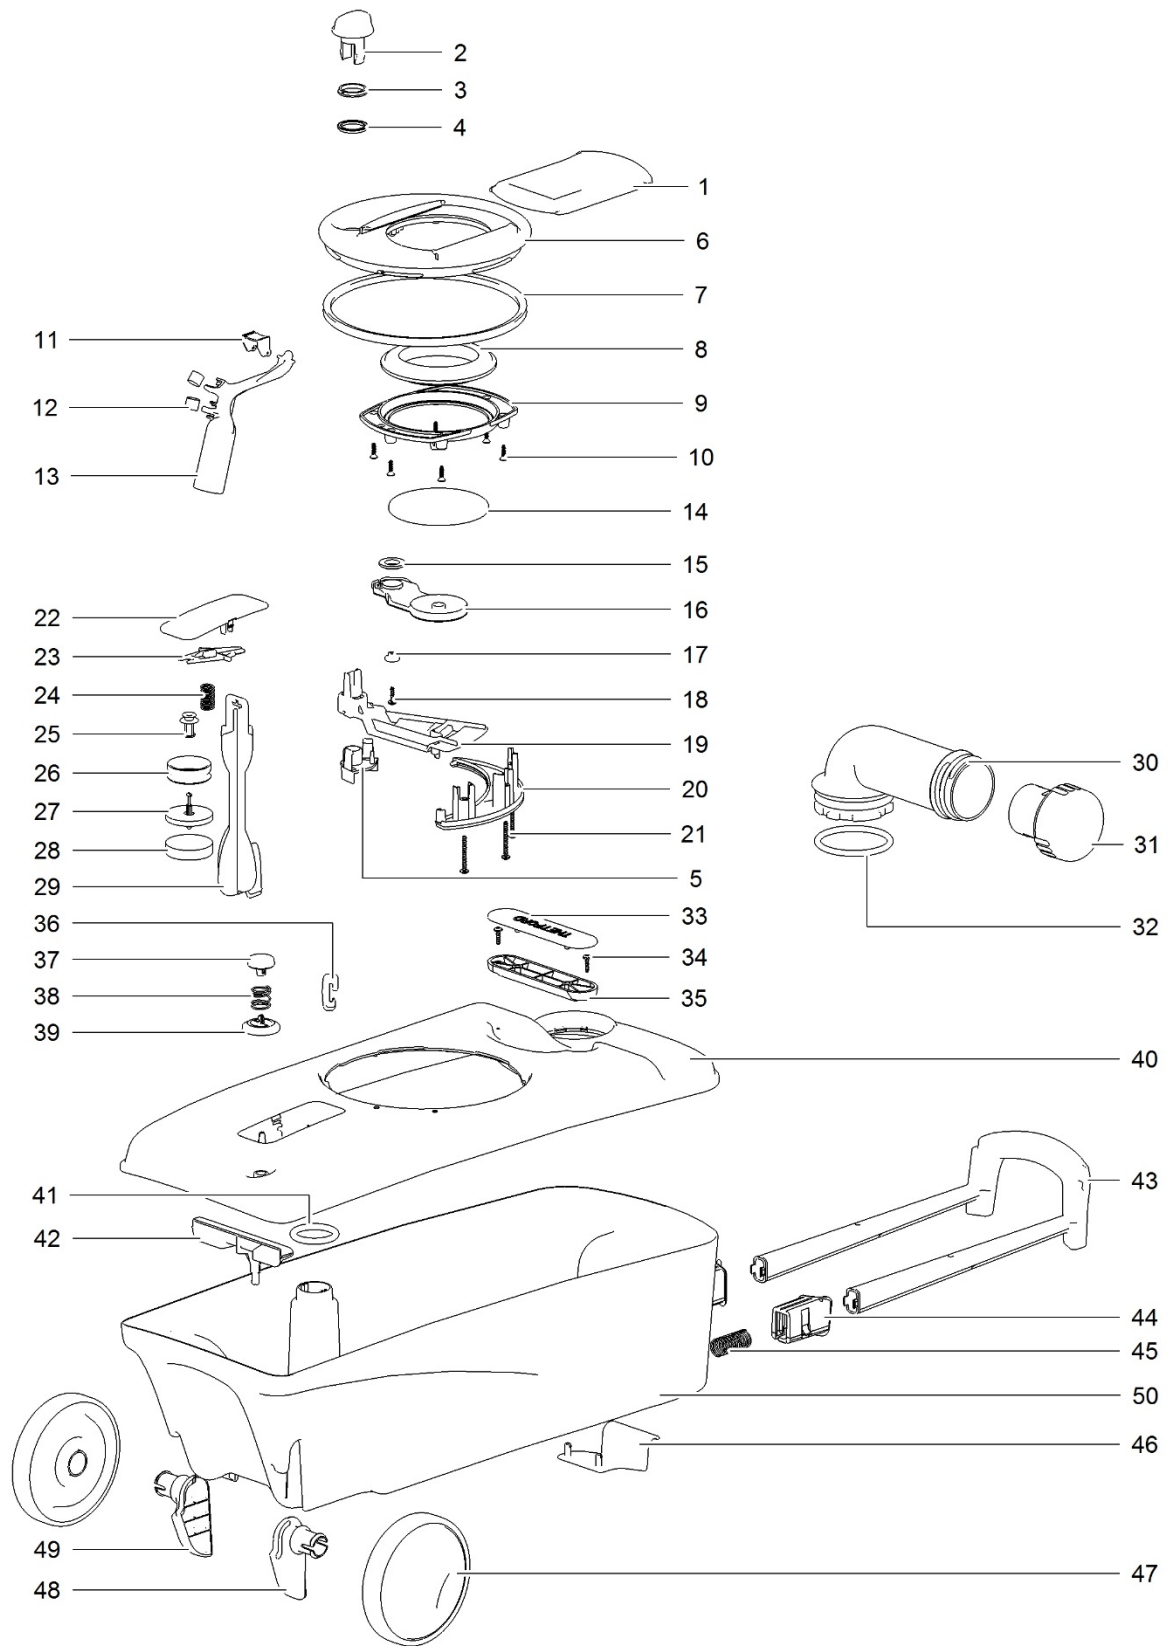

Handles

Handle

Spare part number

51803-62

51813-62

LE1120_C400-WHT_1214-V03

		Spare part number	Spare part number	Spare part number	Colours available		
1	Sliding cover	32301			06		
2	Blade opener	32300	32331 <i>Mechanism Right</i>	32332 <i>Mechanism Left</i>	16		
3	Washer						
4	Seal parker						
5	Mechanism retainer						
6	Holding tank plate						
	Left hand version					32302	06
	Right hand version	32328			06		
7	Seal mechanism	50724					
8	Lip seal	23721					
9	Seal plate						
10	Screw						06
11	Retainer	32304					
12	Magnet						
13	Float arm						
14	Blade	50731					
15	Bearing						
16	Blade arm						
17	Bushing						
18	Screw						
19	Blade driver						
20	Support track						
21	Screw						

	Spare part number	Spare part number	Spare part number	Colours available
22	Vent lid			
23	Vent lifter			
24	Vent Spring			
25	Vent pivot			
26	Vent seal	32305		
27	Float stem			
28	Float			
29	Vent actuator			
30	Pour out spout	32306		06
31	Measuring cup	25810		16
32	O-ring			
33	Handle cover			
34	Screw			
35	Handle			
36	Vent clip			
37	Vent button			
38	Vent spring	32307		16
39	Vent seal			
40	Waste-holding tank upper			
41	O-ring			
42	Wheel support bracket			
43	Pull handle			
44	Bushing (Left/Right)	51805		16
45	Spring			
46	Tank lock clip	51801		16
47	Wheel			
48	Wheel bearing right	32308		06
49	Wheel bearing left			
50	Waste-holding tank lower			
	Waste-holding tank complete	32327 <i>Right hand version</i>	32326 <i>Left hand version</i>	06