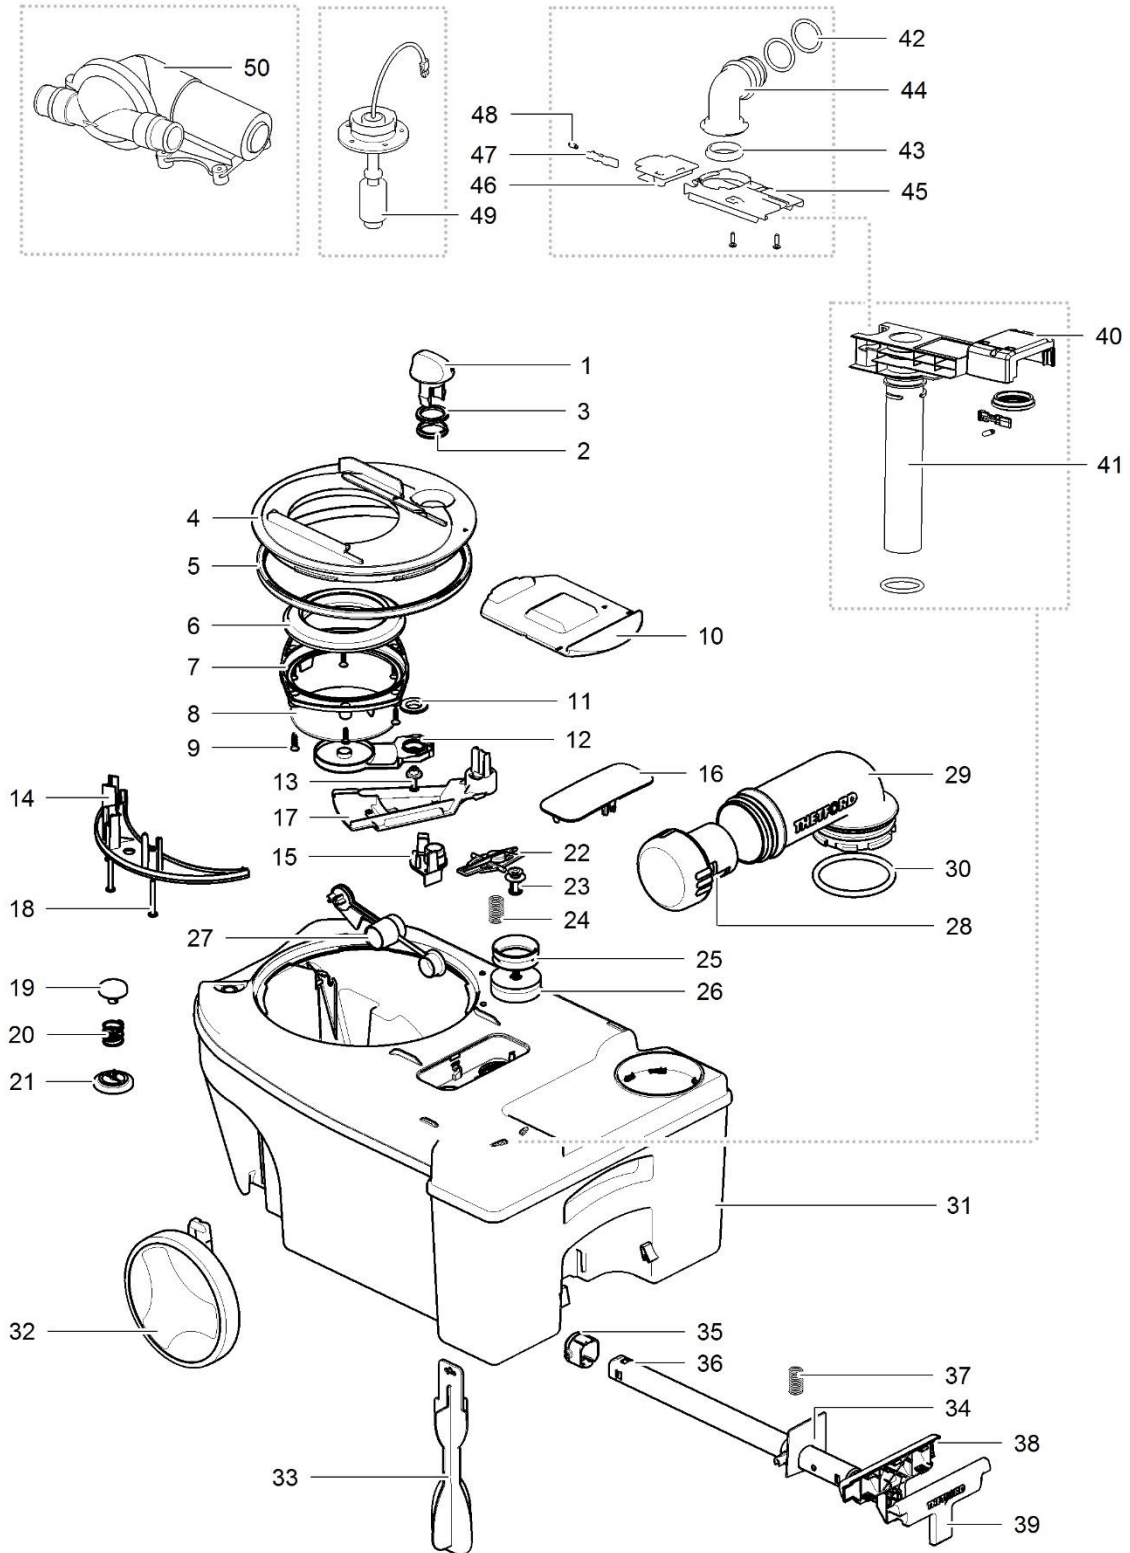

LE441_C250-C260-WHT_1114-V03

		Spare part number	Spare part number	Spare part number	Colours available
1	Blade opener				
2	Seal		23743		92
3	Washer				
4	Waste-holding tank plate	50723			06
5	Seal mechanism	50724			
6	Lip seal	23721			
7	Blade arm driver			50727 waste- holding tank mechanism	06
8	Blade	50731			
9	Screw				
10	Sliding cover	50718			
11	Bearing plate				
12	Blade arm				
13	Bushing/screw				
14	Support track				
15	Retainer mechanism				
16	Vent lid	50741			06
17	Blade driver				
18	Screw				
19	Vent button				
20	Spring		07524		92
21	Vent seal				
22	Vent lifter				
23	Vent pivot				
24	Vent spring				
25	Seal vent	21528	50732		
26	Float stem				
27	Float	50725			
28	Measuring cup	25810			06
29	Pour out spout		50719		92
30	O-ring				
31	Waste-holding tank complete <i>including sliding cover</i>		50700	50701 <i>pump out system</i>	06
32	Wheels 2X	50726			
33	Vent actuator				
34	Guide	50738			06
35	Bracket				
36	Telescopic system		50728		
37	Vent spring				
38	Handle grip		50737		92
39	Handle cover