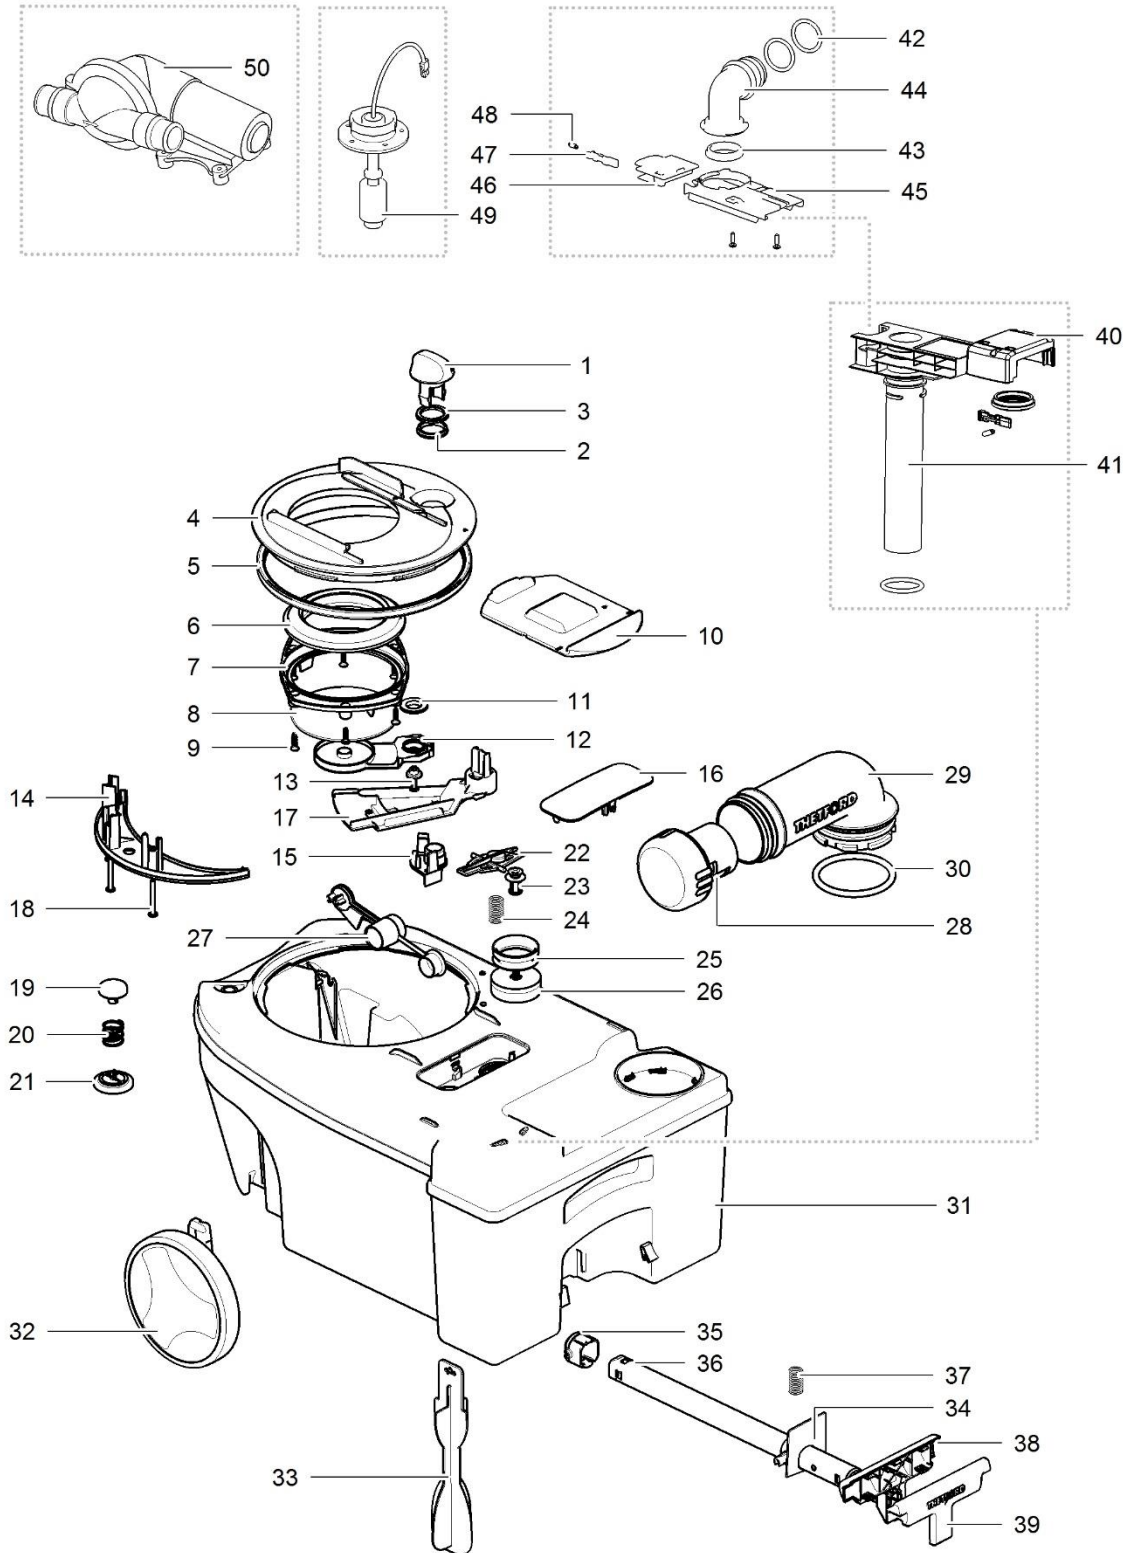

LE883_C262-CWE Toilet_1114-V02

		Spare part number	Spare part number	Spare part number	Colours available
1	Cover		93401		30, 62
2	Seat				
3	Bowl inner	93433			62
4	Bowl outer				
5	Ring blade mechanism	50760			
6	Water diverter	93429			62
7	Handle	93402			47
8	Console				
9	Base upper				
10	Splashguard left				
11	Splashguard right				
12	Drain	50717			
13	Base frame				
14	Retainer bracket				
15	Screw 3.9 x 14				
16	Bowl retainer bracket	50733			
17	Vent plate				
18	Base lower				
19	Side cover left				
20	Side cover right				
21	Screw 3.9 x 22				
22	Bushing		50735		
23	Saddle				
24	Bowl retainer				
25	Cover console				
26	Grommet seal				
27	Cover seal				
28	Vacuum breaker	16833			
29	Tube WT inside				
30	Pump	93418			
31	Wire harness	93423			
32	Water supply tube				
33	Nozzle		93430		62
34	O-ring				

LE441_C250-C260-WHT_1114-V03

		Spare part number	Spare part number	Spare part number	Colours available
1	Blade opener				
2	Seal		23743		92
3	Washer				
4	Waste-holding tank plate	50723			06
5	Seal mechanism	50724			
6	Lip seal	23721			
7	Blade arm driver			50727 waste- holding tank mechanism	06
8	Blade	50731			
9	Screw				
10	Sliding cover	50718			
11	Bearing plate				
12	Blade arm				
13	Bushing/screw				
14	Support track				
15	Retainer mechanism				
16	Vent lid	50741			06
17	Blade driver				
18	Screw				
19	Vent button				
20	Spring		07524		92
21	Vent seal				
22	Vent lifter				
23	Vent pivot				
24	Vent spring				
25	Seal vent	21528	50732		
26	Float stem				
27	Float	50725			
28	Measuring cup	25810			06
29	Pour out spout		50719		92
30	O-ring				
31	Waste-holding tank complete <i>including sliding cover</i>		50700	50701 <i>pump out system</i>	06
32	Wheels 2X	50726			
33	Vent actuator				
34	Guide	50738			06
35	Bracket				
36	Telescopic system		50728		
37	Vent spring				
38	Handle grip				92
39	Handle cover	50737			