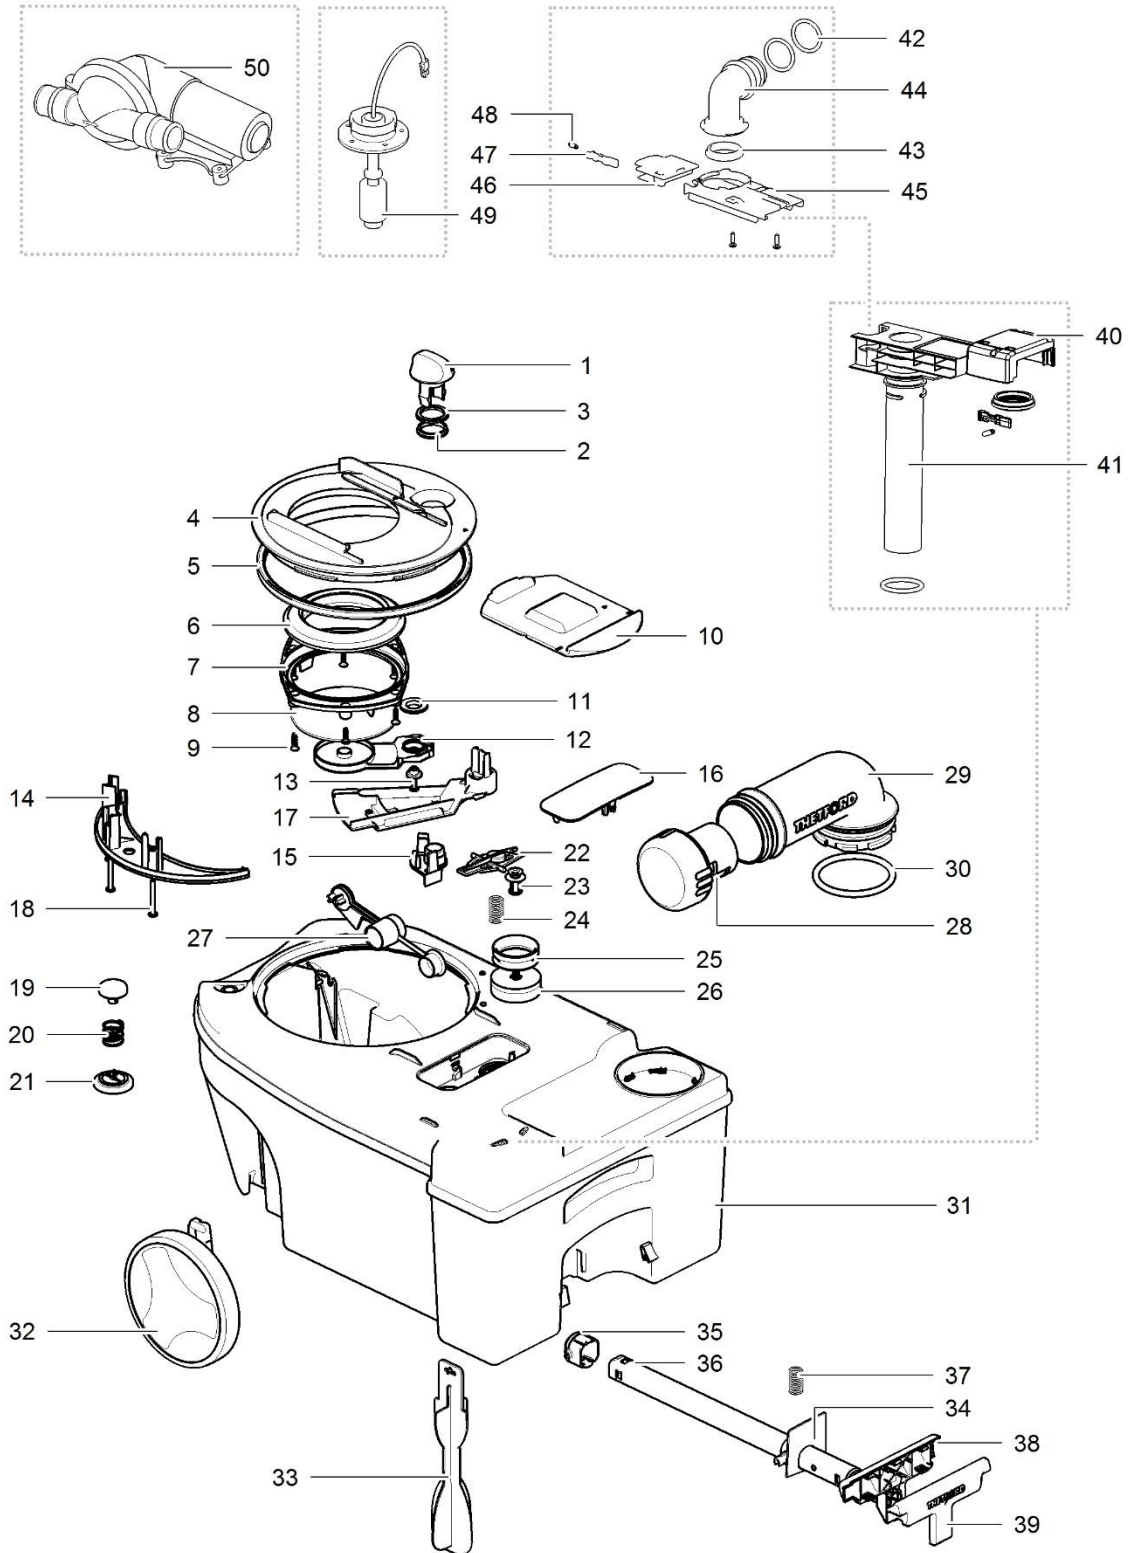

LE441_C250-C260-WHT_1114-V03

		Spare part number	Spare part number	Spare part number	Colours available
1	Blade opener				
2	Seal		23743		92
3	Washer				
4	Waste-holding tank plate	50723			06
5	Seal mechanism	50724			
6	Lip seal	23721			
7	Blade arm driver			50727 waste- holding tank mechanism	06
8	Blade	50731			
9	Screw				
10	Sliding cover	50718			
11	Bearing plate				
12	Blade arm				
13	Bushing/screw				
14	Support track				
15	Retainer mechanism				
16	Vent lid	50741			06
17	Blade driver				
18	Screw				
19	Vent button				
20	Spring		07524		92
21	Vent seal				
22	Vent lifter				
23	Vent pivot				
24	Vent spring				
25	Seal vent	21528	50732		
26	Float stem				
27	Float	50725			
28	Measuring cup	25810			06
29	Pour out spout		50719		92
30	O-ring				
31	Waste-holding tank complete <i>including sliding cover</i>		50700	50701 <i>pump out system</i>	06
32	Wheels 2X	50726			
33	Vent actuator				
34	Guide	50738			06
35	Bracket				
36	Telescopic system		50728		
37	Vent spring				
38	Handle grip				92
39	Handle cover	50737