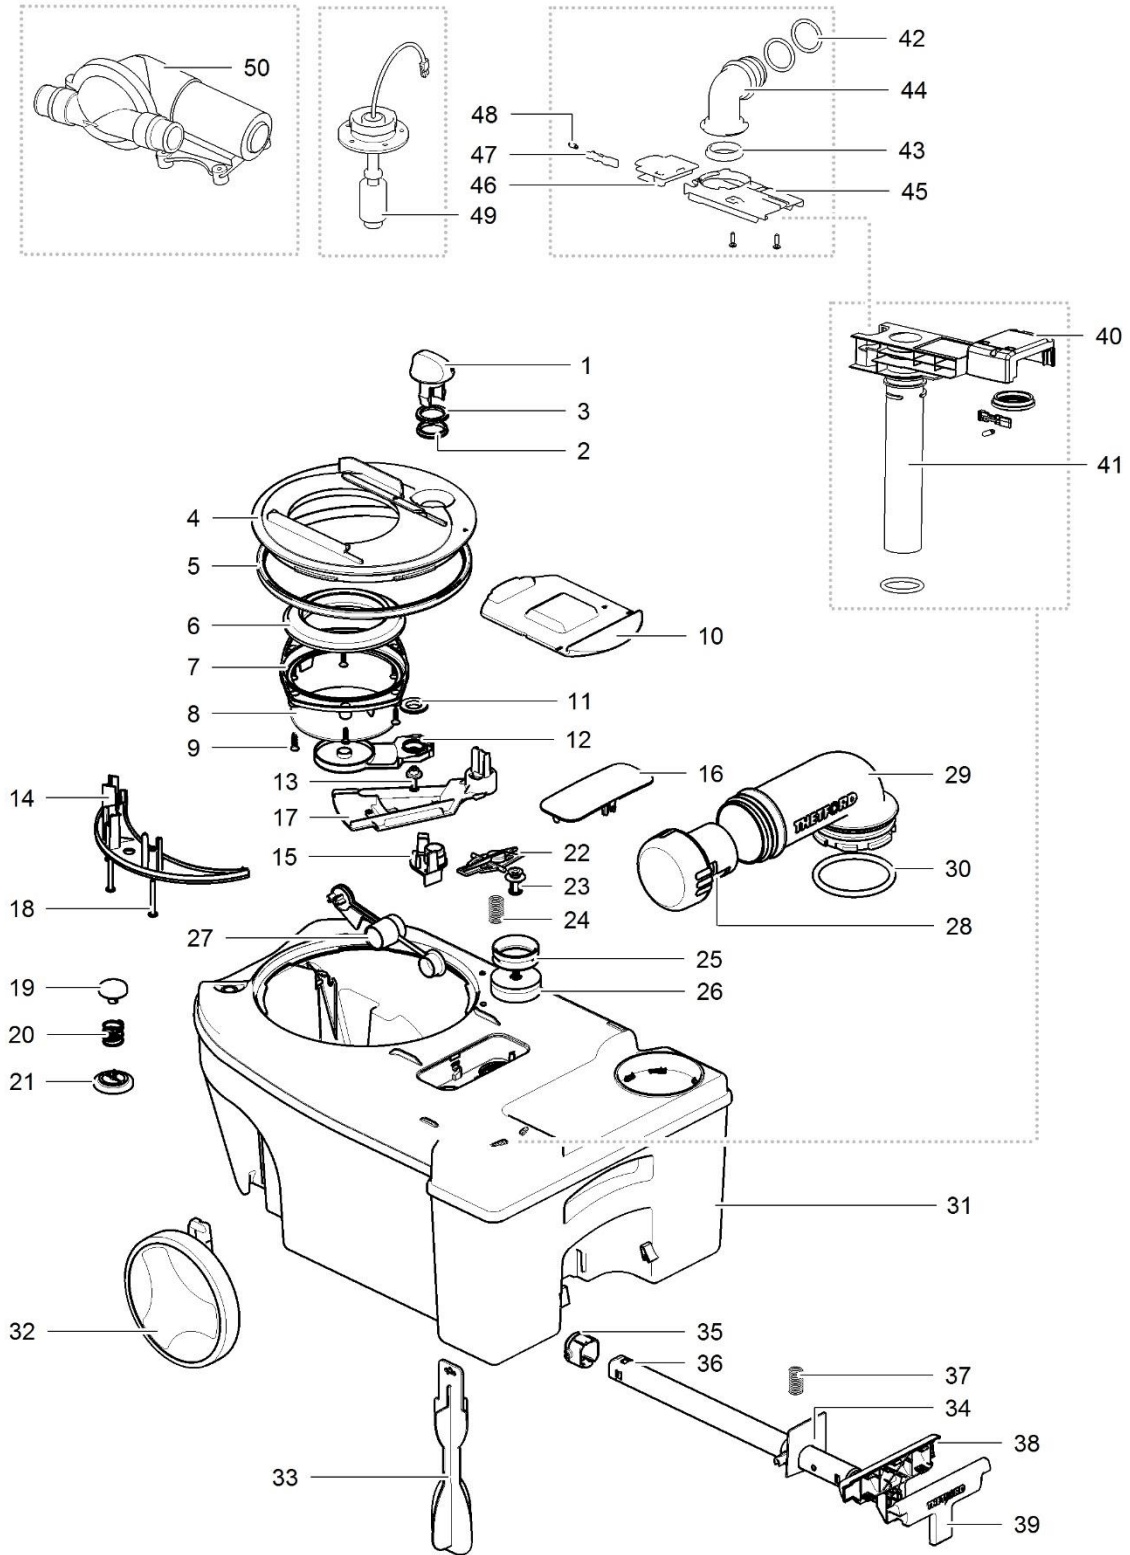

LE441_C250-C260-WHT_1114-V03

		Spare part number	Spare part number	Spare part number	Colours available
1	Blade opener				
2	Seal		23743		92
3	Washer				
4	Waste-holding tank plate	50723			06
5	Seal mechanism	50724			
6	Lip seal	23721			
7	Blade arm driver			50727 waste- holding tank mechanism	06
8	Blade	50731			
9	Screw				
10	Sliding cover	50718			
11	Bearing plate				
12	Blade arm				
13	Bushing/screw				
14	Support track				
15	Retainer mechanism				
16	Vent lid	50741			06
17	Blade driver				
18	Screw				
19	Vent button				
20	Spring		07524		92
21	Vent seal				
22	Vent lifter				
23	Vent pivot				
24	Vent spring				
25	Seal vent	21528	50732		
26	Float stem				
27	Float	50725			
28	Measuring cup	25810			06
29	Pour out spout		50719		92
30	O-ring				
31	Waste-holding tank complete <i>including sliding cover</i>		50700	50701 <i>pump out system</i>	06
32	Wheels 2X	50726			
33	Vent actuator				
34	Guide	50738			06
35	Bracket				
36	Telescopic system		50728		
37	Vent spring				
38	Handle grip				92
39	Handle cover	50737