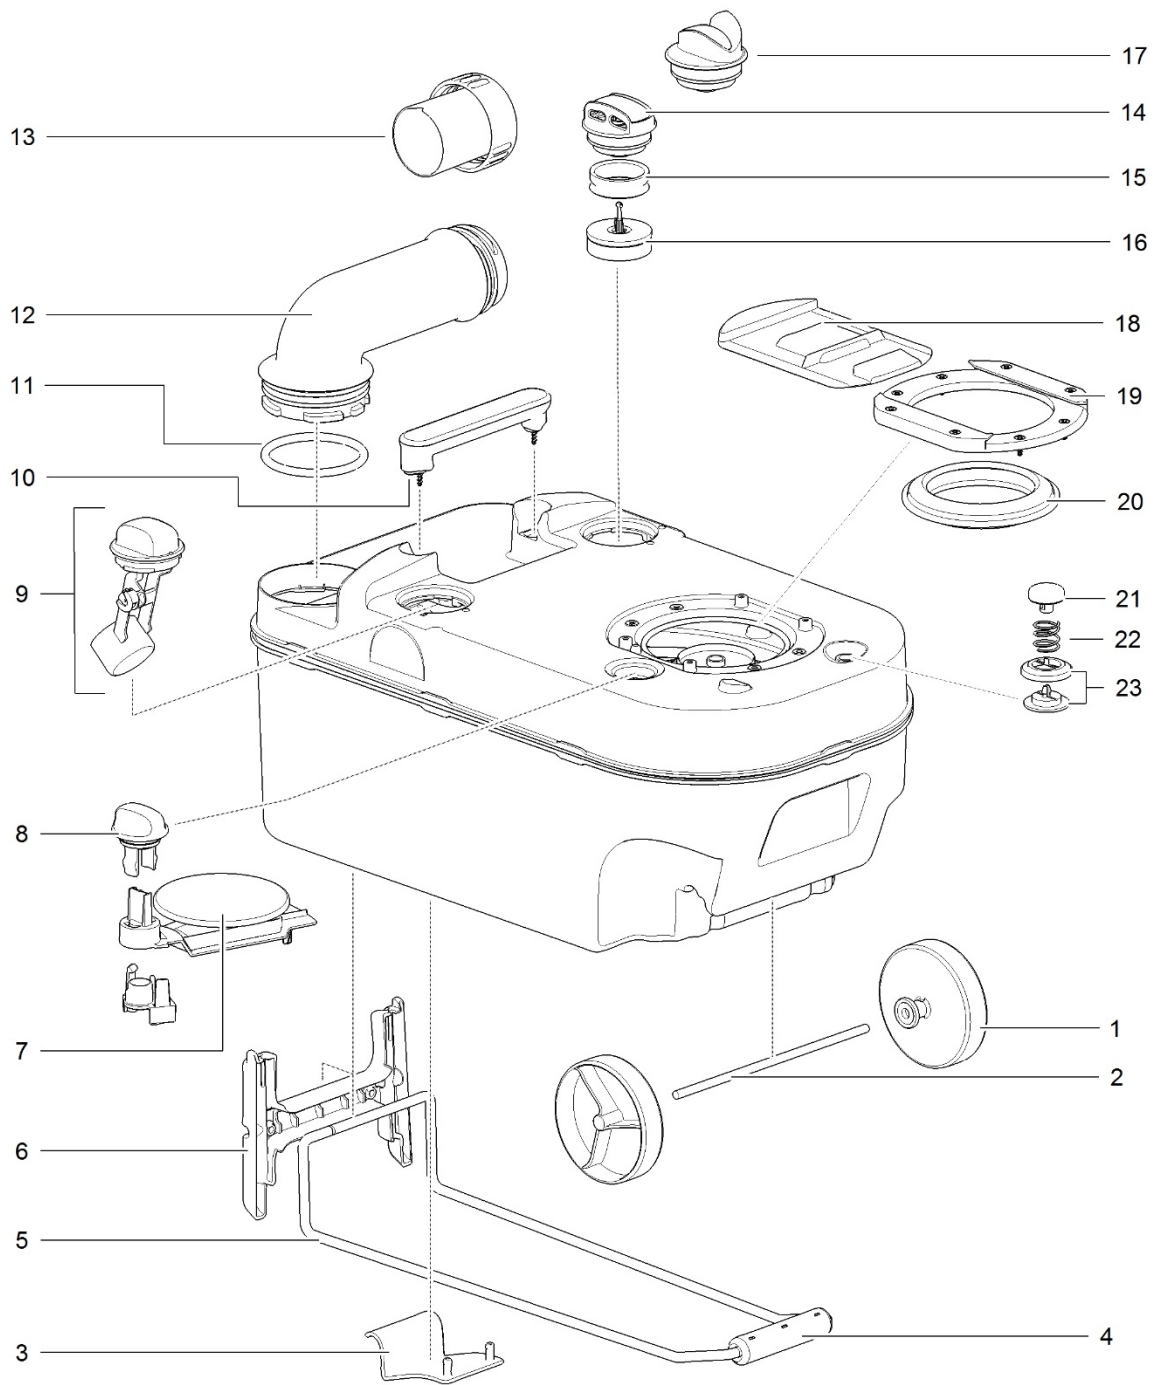

LE1268_C224-CW

		Spare part number	Spare part number	Colours available
1	Cover		200950	62
2	Seat			
3	Bowl	200951		62
4	Flush tube		200979	62
5	Nozzle			
6	Retainer bracket			
7	Blade handle		200953	07
8	Screw			
9	Bushing			
10	Link		200954	
11	Saddle			
12	Bushing			
13	Bowl retainer bracket-back		200955	
14	Bowl retainer bracket-front			
15	Lens	200956		
16	Level indicator	200957		
17	Console			
18	Pump	200980		
19	Drain plug	23852		74
20	Splash guard right			
21	Splash guard left			
22	Waste holding tank	<i>Refer to page 36</i>		
23	Air vent connector			

		Spare part number	Spare part number	Spare part number	Colours available
1	Wheels 2x		200640		142
2	Axle				
3	Tank lock clip	23849			85
4	Grip transport handle	200966	200965		85
5	Transport handle				
6	Transport handle bracket	200968			06
7	Blade	200969			
8	Blade opener	200970			85
9	Float arm	200971			
10	Carry handle	200972			06
11	O-ring		200973		06, 85
12	Pour out spout				
13	Measuring cup	200967			85
14	Automatic vent				
15	Foam		23722		06
16	Vent seal			23788	
17	Outside vent				
18	Sliding cover	50718			06
19	Retainer seal				
20	Lip seal	23721			
21	Vent button				
22	Spring		07524		85
23	Vent seal				
	Waste-holding tank complete <i>including sliding cover, wheels and handle</i>		200977	200978 for outside vent version	06