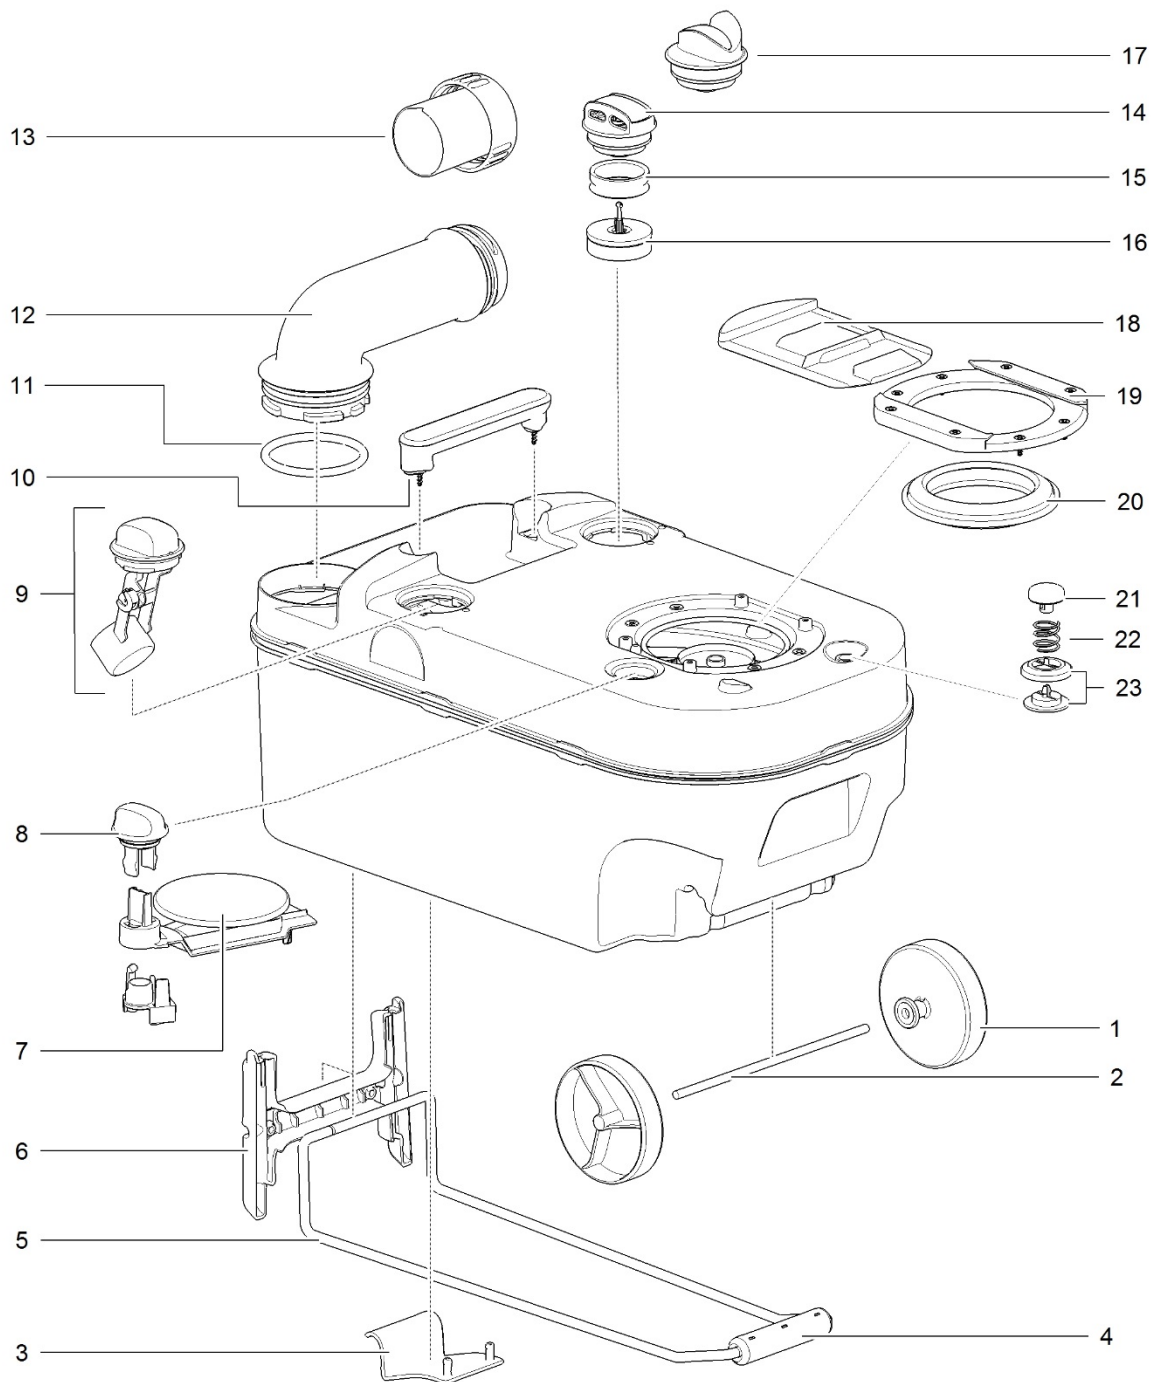

		Spare part number	Spare part number	Spare part number	Colours available
1	Cover		200950		62
2	Seat				
3	Bowl	200951			62
4	Vacuum breaker	16833			
5	Flush tube		200952		62
6	Nozzle				
7	Electric valve			23709	
8	Hose nut		23581		
9	Hose barb				
10	Retainer bracket				
11	Link		200954		
12	Saddle				
13	Bushing				
14	Blade handle				
15	Screw		200953		07
16	Bushing				
17	Bowl retainer bracket-front		200955		
18	Bowl retainer bracket-back				
19	Lens	200956			
20	Level indicator	200957			
21	Console				
22	PCB	200962			
23	Control panel		200974		62
24	Sticker	200960			
25	Seal base wall	200975			
26	Splash guard right				
27	Splash guard left				
28	Waste holding tank*	<i>Refer to page 36</i>			
29	Socket outside vent		200959		62
30	Box outside vent				
31	Tube outside vent				
	Wiring harness*	200976			

* Wiring harness is not shown on parts drawing.

		Spare part number	Spare part number	Spare part number	Colours available
1	Wheels 2x		200640		142
2	Axle				
3	Tank lock clip	23849			85
4	Grip transport handle	200966	200965		85
5	Transport handle				
6	Transport handle bracket	200968			06
7	Blade	200969			
8	Blade opener	200970			85
9	Float arm	200971			
10	Carry handle	200972			06
11	O-ring		200973		06, 85
12	Pour out spout				
13	Measuring cup	200967			85
14	Automatic vent				
15	Foam		23722		06
16	Vent seal			23788	
17	Outside vent				
18	Sliding cover	50718			06
19	Retainer seal				
20	Lip seal	23721			
21	Vent button				
22	Spring		07524		85
23	Vent seal				
	Waste-holding tank complete <i>including sliding cover, wheels and handle</i>		200977	200978 for outside vent version	06