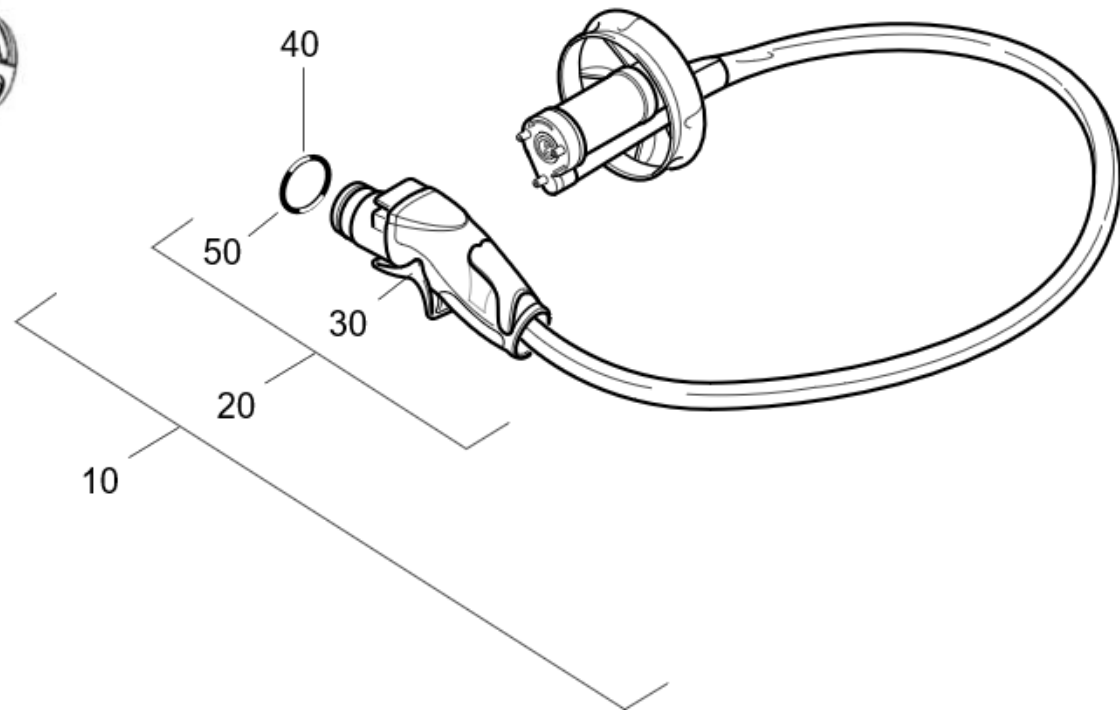

## Spare parts Ultraflow Filter housing

Item no.	Article no.	Description	Quantity	Unit
10	46010-01	UF Filter housing white	1	PC
10	46010-02	UF FILTER HOUSING IV	1	PC
20	46020-01	UF REPLACEMENT FILTER	1	PC
30	40060-96400	FILTER COVER	1	PC
40	40060-91400	O-ring 25 x 2.3 mm, NBR	1	PC
50	40060-72900	O-ring 25 x 2 mm, NBR	1	PC
60	40060-96600	Blanking plug cpl.	1	PC
90	40060-96100	COVER FILTER FRAME WHITE	1	PC
100	10010-79700	ST screw DIN 7982 ST3,5x19-A2-20H-C-Z	1	PC

## Spare parts Ultraflow Compact housing

Item no.	Article no.	Description	Quantity	Unit
10	46030-01	UF compact housing white	1	PC
40	40060-91400	O-ring 25 x 2.3 mm, NBR	1	PC
50	40060-72900	O-ring 25 x 2 mm, NBR	1	PC
60	40060-96600	Blanking plug cpl.	1	PC
90	40060-97300	COVER COMPACT HOUSING WH	1	PC
90	40060-97400	COVER COMPACT HOUSING IV	1	PC
100	10010-79700	ST screw DIN 7982 ST3,5x19-A2-20H-C-Z	1	PC

## Spare parts Ultraflow Pump assembly

Item no.	Article no.	Description	Quantity	Unit
10	46040-01	UF water pump	1	PC
20	40060-97700	Pistol housing cpl.	1	PC
30	40060-97100	Pistol lever	1	PC
40	40060-91400	O-ring 25 x 2.3 mm, NBR	1	PC
50	40060-72900	O-ring 25 x 2 mm, NBR	1	PC

## Spare parts Ultraflow shower assembly

Item no.	Article no.	Description	Quantity	Unit
10	46080-01	UF SHOWER FILTER HOUSING	1	PC
20	40060-97700	Pistol housing cpl.	1	PC
30	40060-97100	Pistol lever	1	PC
40	40060-91400	O-ring 25 x 2.3 mm, NBR	1	PC
50	40060-72900	O-ring 25 x 2 mm, NBR	1	PC
60	40060-96800	Shower head	1	PC
70	40060-96900	Shower hose cpl.	1	PC
80	40060-96700	Connector bridge cpl.	1	PC