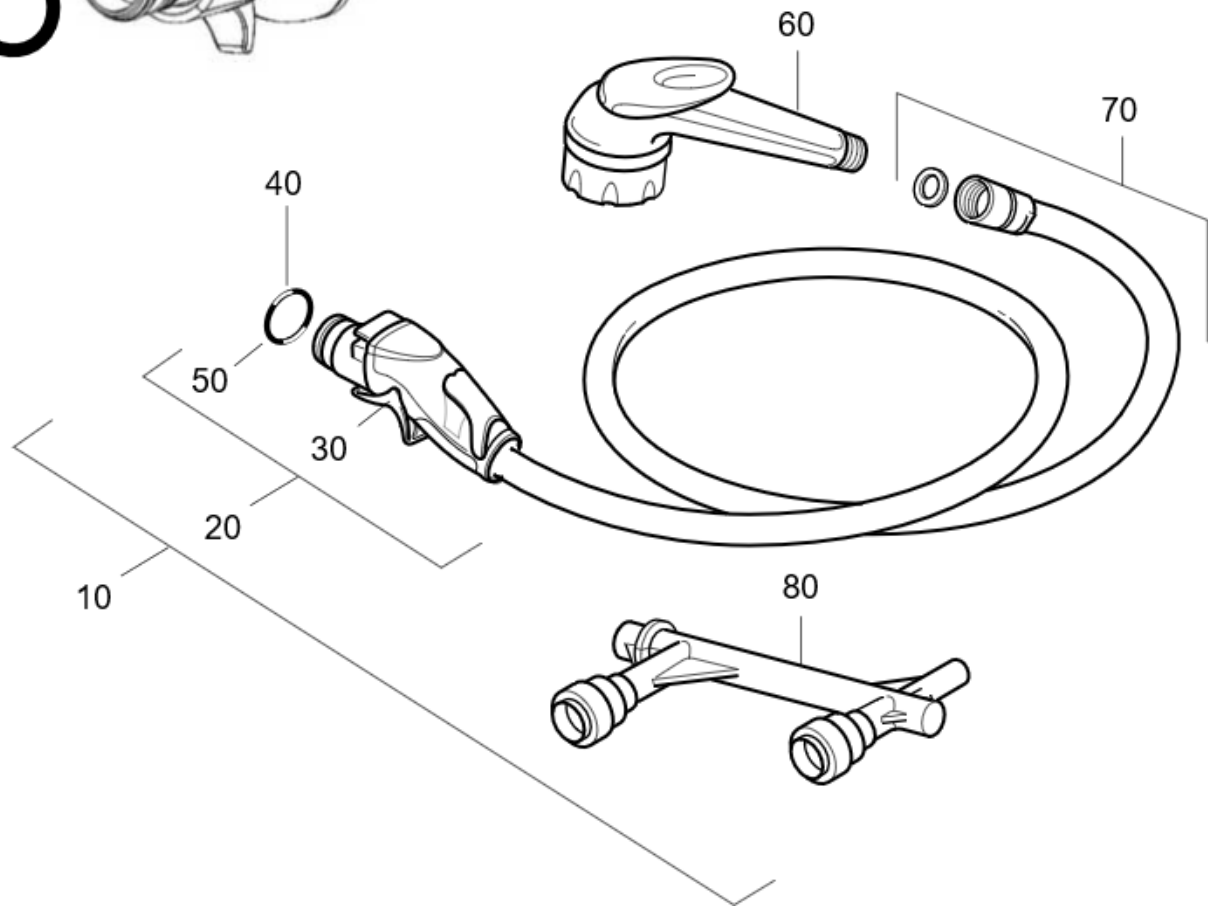

## Spare parts Ultraflow Filter housing

Item no.	Article no.	Description	Quantity	Unit
10	46010-01	UF Filter housing white	1	PC
10	46010-02	UF FILTER HOUSING IV	1	PC
20	46020-01	UF REPLACEMENT FILTER	1	PC
30	40060-96400	FILTER COVER	1	PC
40	40060-91400	O-ring 25 x 2.3 mm, NBR	1	PC
50	40060-72900	O-ring 25 x 2 mm, NBR	1	PC
60	40060-96600	Blanking plug cpl.	1	PC
90	40060-96100	COVER FILTER FRAME WHITE	1	PC
100	10010-79700	ST screw DIN 7982 ST3,5x19-A2-20H-C-Z	1	PC

## Spare parts Ultraflow Compact housing

Item no.	Article no.	Description	Quantity	Unit
10	46030-01	UF compact housing white	1	PC
40	40060-91400	O-ring 25 x 2.3 mm, NBR	1	PC
50	40060-72900	O-ring 25 x 2 mm, NBR	1	PC
60	40060-96600	Blanking plug cpl.	1	PC
90	40060-97300	COVER COMPACT HOUSING WH	1	PC
90	40060-97400	COVER COMPACT HOUSING IV	1	PC
100	10010-79700	ST screw DIN 7982 ST3,5x19-A2-20H-C-Z	1	PC

## Spare parts Ultraflow Pump assembly

Item no.	Article no.	Description	Quantity	Unit
10	46040-01	UF water pump	1	PC
20	40060-97700	Pistol housing cpl.	1	PC
30	40060-97100	Pistol lever	1	PC
40	40060-91400	O-ring 25 x 2.3 mm, NBR	1	PC
50	40060-72900	O-ring 25 x 2 mm, NBR	1	PC

## Spare parts Ultraflow shower assembly

Item no.	Article no.	Description	Quantity	Unit
10	46080-01	UF SHOWER FILTER HOUSING	1	PC
20	40060-97700	Pistol housing cpl.	1	PC
30	40060-97100	Pistol lever	1	PC
40	40060-91400	O-ring 25 x 2.3 mm, NBR	1	PC
50	40060-72900	O-ring 25 x 2 mm, NBR	1	PC
60	40060-96800	Shower head	1	PC
70	40060-96900	Shower hose cpl.	1	PC
80	40060-96700	Connector bridge cpl.	1	PC