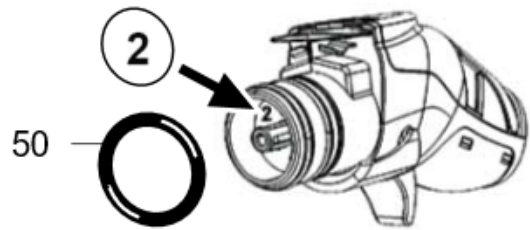

## Spare parts Ultraflow Filter housing

Item no.	Article no.	Description	Quantity	Unit
10	46010-01	UF Filter housing white	1	PC
10	46010-02	UF FILTER HOUSING IV	1	PC
20	46020-01	UF REPLACEMENT FILTER	1	PC
30	40060-96400	FILTER COVER	1	PC
40	40060-91400	O-ring 25 x 2.3 mm, NBR	1	PC
50	40060-72900	O-ring 25 x 2 mm, NBR	1	PC
60	40060-96600	Blanking plug cpl.	1	PC
90	40060-96100	COVER FILTER FRAME WHITE	1	PC
100	10010-79700	ST screw DIN 7982 ST3,5x19-A2-20H-C-Z	1	PC

## Spare parts Ultraflow Compact housing

Item no.	Article no.	Description	Quantity	Unit
10	46030-01	UF compact housing white	1	PC
40	40060-91400	O-ring 25 x 2.3 mm, NBR	1	PC
50	40060-72900	O-ring 25 x 2 mm, NBR	1	PC
60	40060-96600	Blanking plug cpl.	1	PC
90	40060-97300	COVER COMPACT HOUSING WH	1	PC
90	40060-97400	COVER COMPACT HOUSING IV	1	PC
100	10010-79700	ST screw DIN 7982 ST3,5x19-A2-20H-C-Z	1	PC