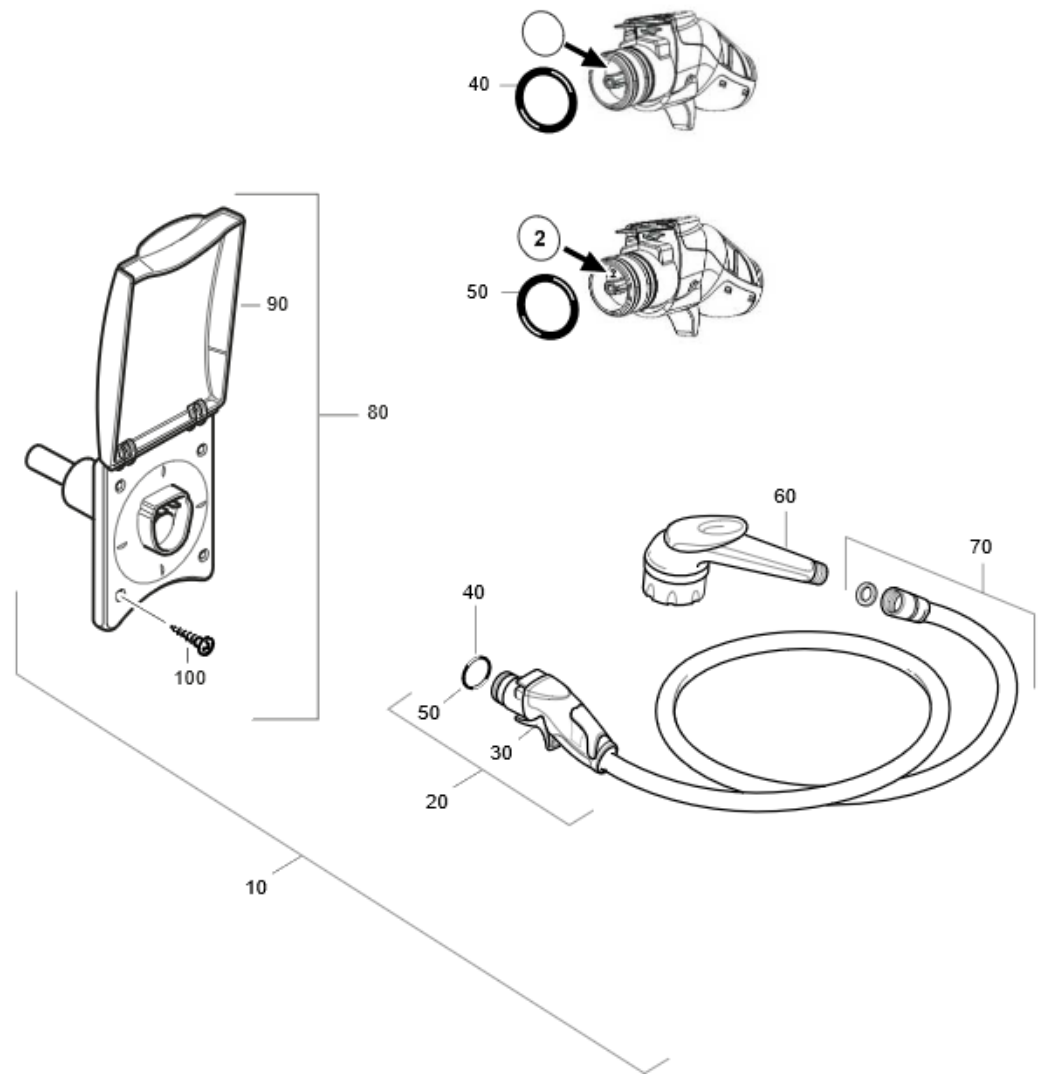

## Spare parts Ultraflow Compact housing

Item no.	Article no.	Description	Quantity	Unit
10	46030-01	UF compact housing white	1	PC
40	40060-91400	O-ring 25 x 2.3 mm, NBR	1	PC
50	40060-72900	O-ring 25 x 2 mm, NBR	1	PC
60	40060-96600	Blanking plug cpl.	1	PC
90	40060-97300	COVER COMPACT HOUSING WH	1	PC
90	40060-97400	COVER COMPACT HOUSING IV	1	PC
100	10010-79700	ST screw DIN 7982 ST3,5x19-A2-20H-C-Z	1	PC

## Spare parts Ultraflow Pump assembly

Item no.	Article no.	Description	Quantity	Unit
10	46040-01	UF water pump	1	PC
20	40060-97700	Pistol housing cpl.	1	PC
30	40060-97100	Pistol lever	1	PC
40	40060-91400	O-ring 25 x 2.3 mm, NBR	1	PC
50	40060-72900	O-ring 25 x 2 mm, NBR	1	PC

## Spare parts Ultraflow shower assembly

Item no.	Article no.	Description	Quantity	Unit
10	46080-01	UF SHOWER FILTER HOUSING	1	PC
20	40060-97700	Pistol housing cpl.	1	PC
30	40060-97100	Pistol lever	1	PC
40	40060-91400	O-ring 25 x 2.3 mm, NBR	1	PC
50	40060-72900	O-ring 25 x 2 mm, NBR	1	PC
60	40060-96800	Shower head	1	PC
70	40060-96900	Shower hose cpl.	1	PC
80	40060-96700	Connector bridge cpl.	1	PC

## Spare parts Ultraflow Compact shower assembly

Item no.	Article no.	Description	Quantity	Unit
10	46070-01	Ultraflow compact shower kit, pure white	1	PC
20	40060-97700	Pistol housing cpl.	1	PC
30	40060-97100	Pistol lever	1	PC
40	40060-91400	O-ring 25 x 2.3 mm, NBR	1	PC
50	40060-72900	O-ring 25 x 2 mm, NBR	1	PC
60	40060-96800	Shower head	1	PC
70	40060-96900	Shower hose cpl.	1	PC
80	40060-99600	SHOWER HOUSING WHITE COMPL.	1	PC
90	40060-97500	COVER SHOWER HOUSING WHITE	1	PC
100	10010-79700	ST screw DIN 7982 ST3,5x19-A2-20H-C-Z	1	PC