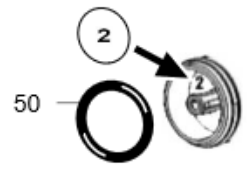

## Spare parts Ultraflow Filter housing

Item no.	Article no.	Description	Quantity	Unit
10	46010-01	UF Filter housing white	1	PC
10	46010-02	UF FILTER HOUSING IV	1	PC
20	46020-01	UF REPLACEMENT FILTER	1	PC
30	40060-96400	FILTER COVER	1	PC
40	40060-91400	O-ring 25 x 2.3 mm, NBR	1	PC
50	40060-72900	O-ring 25 x 2 mm, NBR	1	PC
60	40060-96600	Blanking plug cpl.	1	PC
90	40060-96100	COVER FILTER FRAME WHITE	1	PC
100	10010-79700	ST screw DIN 7982 ST3,5x19-A2-20H-C-Z	1	PC

## Spare parts Ultraflow Compact housing

Item no.	Article no.	Description	Quantity	Unit
10	46030-01	UF compact housing white	1	PC
40	40060-91400	O-ring 25 x 2.3 mm, NBR	1	PC
50	40060-72900	O-ring 25 x 2 mm, NBR	1	PC
60	40060-96600	Blanking plug cpl.	1	PC
90	40060-97300	COVER COMPACT HOUSING WH	1	PC
90	40060-97400	COVER COMPACT HOUSING IV	1	PC
100	10010-79700	ST screw DIN 7982 ST3,5x19-A2-20H-C-Z	1	PC