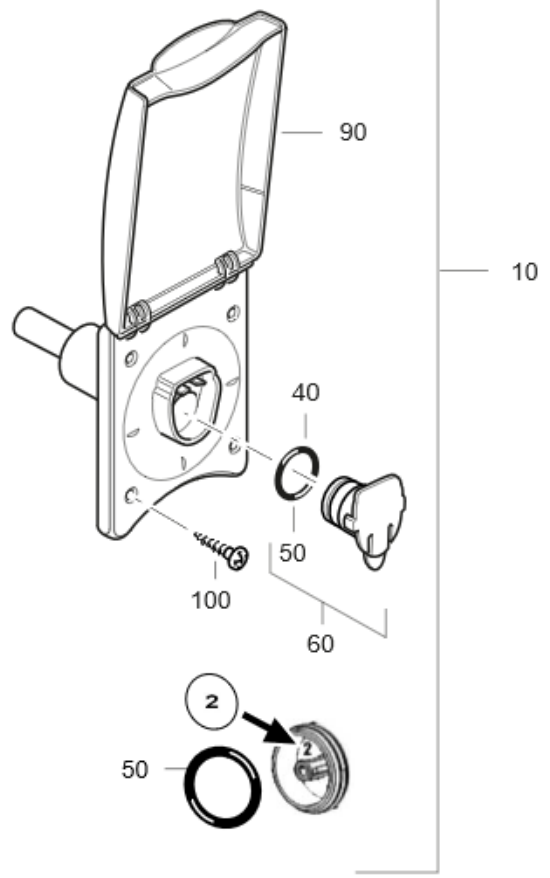

## Spare parts Ultraflow Filter housing

Item no.	Article no.	Description	Quantity	Unit
10	46010-01	UF Filter housing white	1	PC
10	46010-02	UF FILTER HOUSING IV	1	PC
20	46020-01	UF REPLACEMENT FILTER	1	PC
30	40060-96400	FILTER COVER	1	PC
40	40060-91400	O-ring 25 x 2.3 mm, NBR	1	PC
50	40060-72900	O-ring 25 x 2 mm, NBR	1	PC
60	40060-96600	Blanking plug cpl.	1	PC
90	40060-96100	COVER FILTER FRAME WHITE	1	PC
100	10010-79700	ST screw DIN 7982 ST3,5x19-A2-20H-C-Z	1	PC

## Spare parts Ultraflow Compact housing

Item no.	Article no.	Description	Quantity	Unit
10	46030-01	UF compact housing white	1	PC
40	40060-91400	O-ring 25 x 2.3 mm, NBR	1	PC
50	40060-72900	O-ring 25 x 2 mm, NBR	1	PC
60	40060-96600	Blanking plug cpl.	1	PC
90	40060-97300	COVER COMPACT HOUSING WH	1	PC
90	40060-97400	COVER COMPACT HOUSING IV	1	PC
100	10010-79700	ST screw DIN 7982 ST3,5x19-A2-20H-C-Z	1	PC

## Spare parts Ultraflow Pump assembly

Item no.	Article no.	Description	Quantity	Unit
10	46040-01	UF water pump	1	PC
20	40060-97700	Pistol housing cpl.	1	PC
30	40060-97100	Pistol lever	1	PC
40	40060-91400	O-ring 25 x 2.3 mm, NBR	1	PC
50	40060-72900	O-ring 25 x 2 mm, NBR	1	PC

## Spare parts Ultraflow shower assembly

Item no.	Article no.	Description	Quantity	Unit
10	46080-01	UF SHOWER FILTER HOUSING	1	PC
20	40060-97700	Pistol housing cpl.	1	PC
30	40060-97100	Pistol lever	1	PC
40	40060-91400	O-ring 25 x 2.3 mm, NBR	1	PC
50	40060-72900	O-ring 25 x 2 mm, NBR	1	PC
60	40060-96800	Shower head	1	PC
70	40060-96900	Shower hose cpl.	1	PC
80	40060-96700	Connector bridge cpl.	1	PC