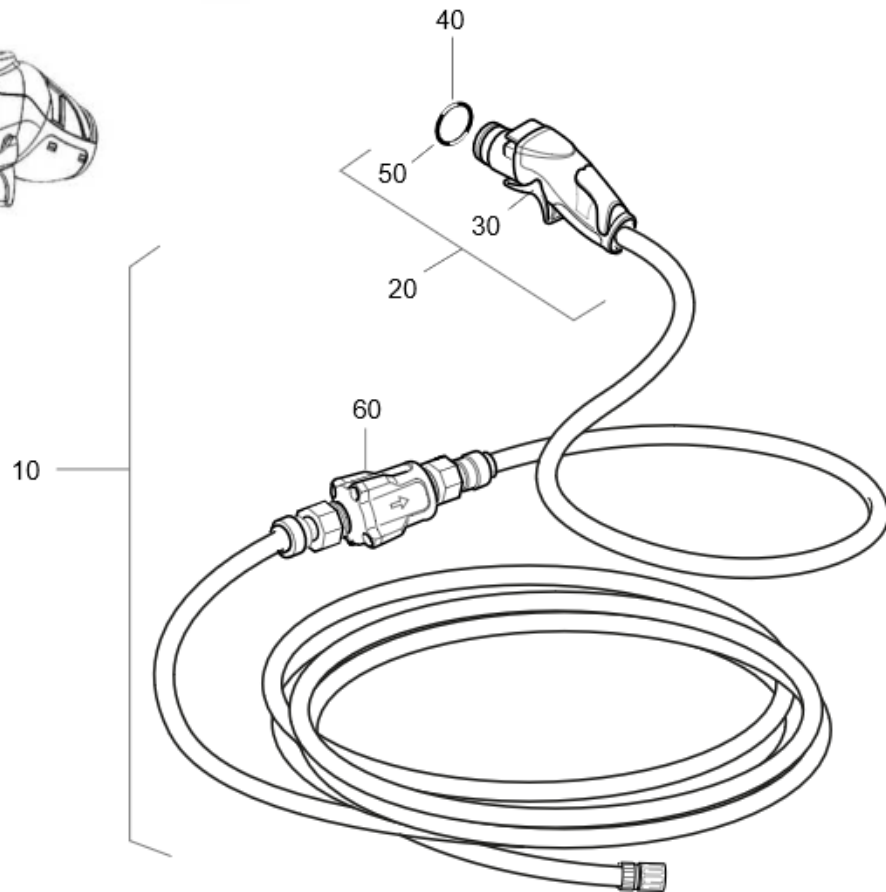

## Spare parts Ultraflow Pump assembly

Item no.	Article no.	Description	Quantity	Unit
10	46040-01	UF water pump	1	PC
20	40060-97700	Pistol housing cpl.	1	PC
30	40060-97100	Pistol lever	1	PC
40	40060-91400	O-ring 25 x 2.3 mm, NBR	1	PC
50	40060-72900	O-ring 25 x 2 mm, NBR	1	PC

## Spare parts Ultraflow shower assembly

Item no.	Article no.	Description	Quantity	Unit
10	46080-01	UF SHOWER FILTER HOUSING	1	PC
20	40060-97700	Pistol housing cpl.	1	PC
30	40060-97100	Pistol lever	1	PC
40	40060-91400	O-ring 25 x 2.3 mm, NBR	1	PC
50	40060-72900	O-ring 25 x 2 mm, NBR	1	PC
60	40060-96800	Shower head	1	PC
70	40060-96900	Shower hose cpl.	1	PC
80	40060-96700	Connector bridge cpl.	1	PC

## Spare parts Ultraflow Compact shower assembly

Item no.	Article no.	Description	Quantity	Unit
10	46070-01	Ultraflow compact shower kit, pure white	1	PC
20	40060-97700	Pistol housing cpl.	1	PC
30	40060-97100	Pistol lever	1	PC
40	40060-91400	O-ring 25 x 2.3 mm, NBR	1	PC
50	40060-72900	O-ring 25 x 2 mm, NBR	1	PC
60	40060-96800	Shower head	1	PC
70	40060-96900	Shower hose cpl.	1	PC
80	40060-99600	SHOWER HOUSING WHITE COMPL.	1	PC
90	40060-97500	COVER SHOWER HOUSING WHITE	1	PC
100	10010-79700	ST screw DIN 7982 ST3,5x19-A2-20H-C-Z	1	PC