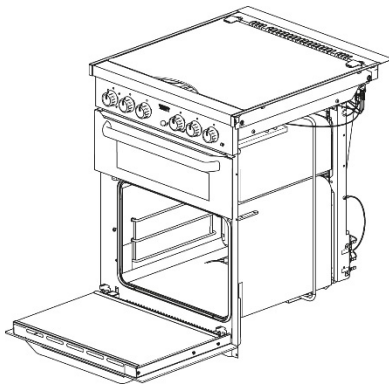

Cladding styles

No cladding

Bottom cladding

Grill Doors

Spare part number	Glass	Print	Cladding	Cladding Position	Handle Style	Handle Colour
SMAO5050.BKX	Clear	Black	No	N/A		Brushed Nickel
SMAO5050.BK01X	Clear	Black	No	N/A		Chrome
SMAO5050.BK02X	Clear	Black	Stainless	Bottom		Chrome
SMAO5050.BK03X	Clear	Black	No	N/A		Chrome
SMAO5050.BK04X	Clear	Black	No	N/A		Chrome
SMAO5050.BK05X	Clear	Black	No	N/A		Brushed Nickel
SMAO5050.BK06X	Clear	Black	No	N/A		Brushed Nickel

Oven door styles

Drop down oven doors

Left hinged oven doors

Drop down oven doors

Spare part number	Glass	Print	Cladding	Cladding Position	Handle Style	Handle Colour
SMAO5070.BKX	Clear	Black	No	N/A		Brushed Nickel
SMAO5070.BK01X	Clear	Black	No	N/A		Chrome
SMAO5070.BK02X	Clear	Black	Stainless	Bottom		Chrome
SMAO5070.BK03X	Clear	Black	No	N/A		Chrome
SMAO5070.BK04X	Clear	Black	No	N/A		Chrome
SMAO5070.BK05X	Clear	Black	No	N/A		Brushed Nickel
SMAO5070.BK06X	Clear	Black	No	N/A		Brushed Nickel

Left hinged oven doors

Spare part number	Glass	Print	Cladding	Cladding Position	Handle Style	Handle Colour
SMAO5071.BKX	Clear	Black	No	N/A		Brushed Nickel
SMAO5073.BKX	Clear	Black	No	N/A		Chrome

Glass lid styles