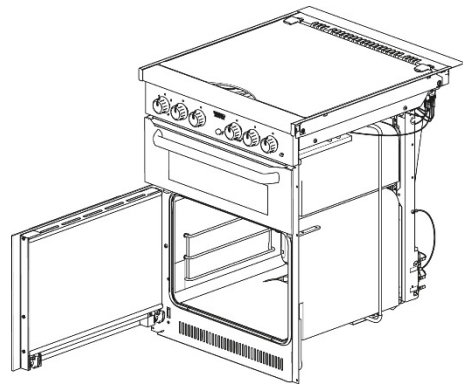

Cladding styles

No cladding

Bottom cladding

Grill Doors

Spare part number	Glass	Print	Cladding	Cladding Position	Handle Style	Handle Colour
SMAO5050.BKX	Clear	Black	No	N/A		Brushed Nickel
SMAO5050.BK01X	Clear	Black	No	N/A		Chrome
SMAO5050.BK02X	Clear	Black	Stainless	Bottom		Chrome
SMAO5050.BK03X	Clear	Black	No	N/A		Chrome
SMAO5050.BK04X	Clear	Black	No	N/A		Chrome
SMAO5050.BK05X	Clear	Black	No	N/A		Brushed Nickel
SMAO5050.BK06X	Clear	Black	No	N/A		Brushed Nickel

Oven door styles

Drop down oven doors

Left hinged oven doors

Drop down oven doors

Spare part number	Glass	Print	Cladding	Cladding Position	Handle Style	Handle Colour
SMAO5070.BKX	Clear	Black	No	N/A		Brushed Nickel
SMAO5070.BK01X	Clear	Black	No	N/A		Chrome
SMAO5070.BK02X	Clear	Black	Stainless	Bottom		Chrome
SMAO5070.BK03X	Clear	Black	No	N/A		Chrome
SMAO5070.BK04X	Clear	Black	No	N/A		Chrome
SMAO5070.BK05X	Clear	Black	No	N/A		Brushed Nickel
SMAO5070.BK06X	Clear	Black	No	N/A		Brushed Nickel