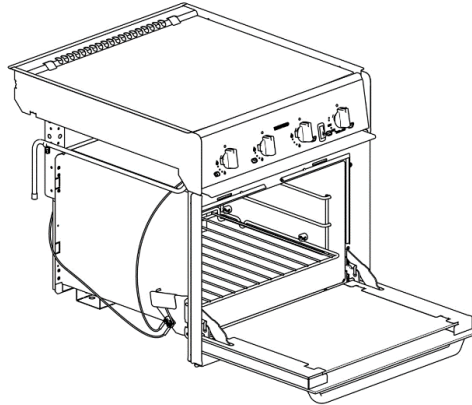

Control knobs

Spare part number	SSPA0936	SSPA0901
Colours available	Chrome(.CR) Satin (.SA)	Matt Nickel (.MNK)
Set quantity	5	6

Oven door styles

Drop down oven door

Drop down oven doors (without handle and hinges)