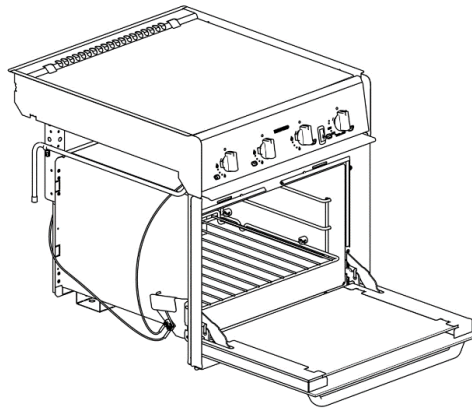

Oven door styles

Drop down oven door

Drop down oven doors (without handle and hinges)

Spare part number	Glass	Print	Cladding	Cladding position	Handle style	Hinges
SMAO3435.BK99X	Clear	Black	No	N/A	N/A	SSPA1791
SMAO3435.BK95X	Clear	Black	Yes	Sides	N/A	SSPA1791
SMAO3435.BK93X	Clear	Black	Yes	Sides/Top	N/A	SSPA1791
SMAO3435.BK97X	Clear	Black	Yes	Bottom	N/A	SSPA1791
SMAO3435.MIR99X	Mirror	N/A	No	N/A	N/A	SSPA1791

Handles oven doors

Spare part number	Centres (mm) handle fixings	Handle Style	Handle Colour
SSPA1051 HANDLE. ALPS 30-. CHROME OX	390 CRS		Chrome
SSPA1053 HANDLE. T-BAR 12mm	390 CRS		Stainless
SSPA1056 HANDLE ALPS 60-CHROME OX	390 CRS		Chrome
SSPA1057 HANDLE ALPS 30- BRUSHED INOX	390 CRS		Brushed Nickel
SSPA1060 HANDLE. V CUT. BRIGHT NICKEL	390 CRS		Bright Nickel
SSPA1068 HANDLE. ALPS 60-. BRUSHED INOX	390 CRS		Brushed Nickel