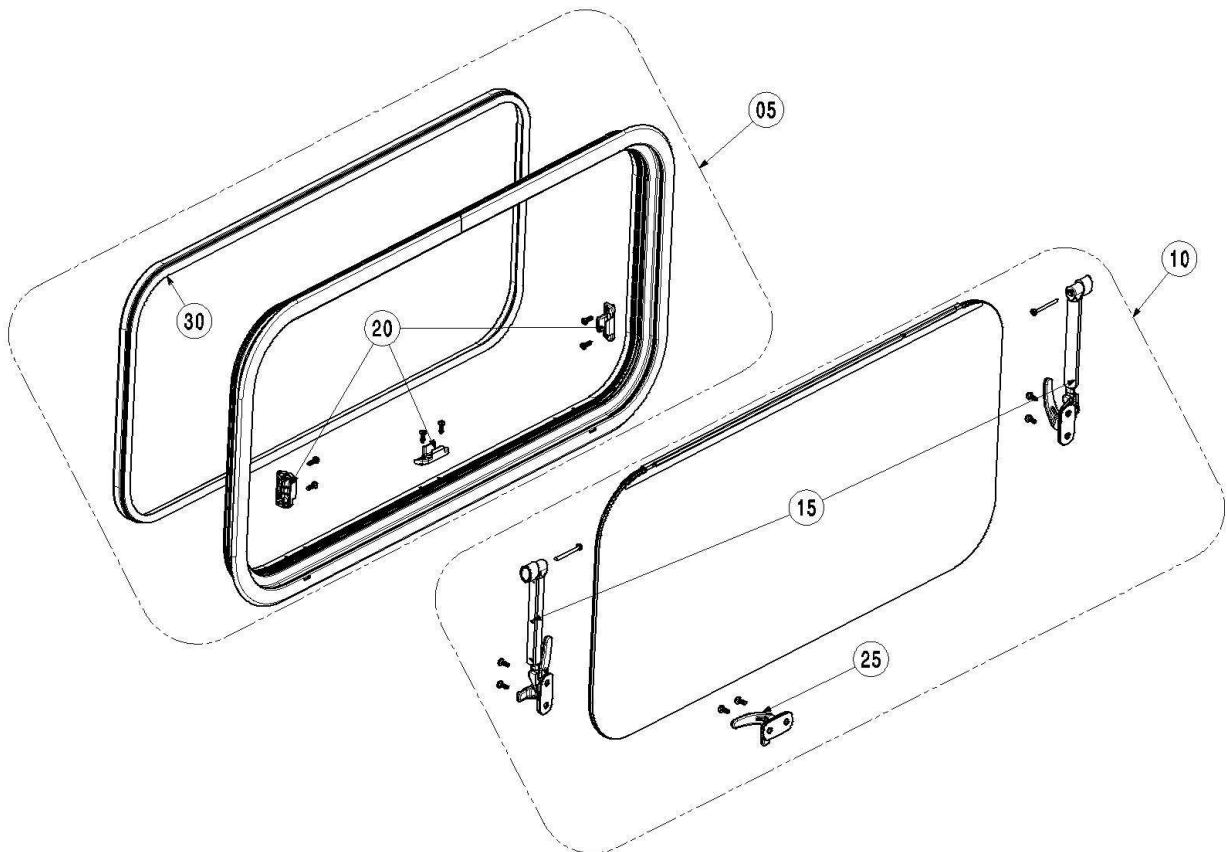

Spare parts S7P-Window *

Top Hung Window

	Description	Part No.	Pack Unit
5	Frame top hung window, cpl., without glazing panel	ARE0701	1 pc.
10	Glazing panel cpl., with assembly parts	BG2408	1 pc.
15	Click-clack-stays cpl., left and right handed with handle (without safety knob)	BG2409	1 pair
20	Clips (Repair kit)	BG2410	1 set
25	Handles cpl., without safety knob, right hand (view from inside)	BG2411	1 pc.
30	Rubber profile frmae/glazing panel, length = 5 m	BG1356	1 pc.

Important: When ordering specify - description, quantity, dimensions, part. no., colour of frame, colour of stays, wall thickness.

* = only for manufacturers