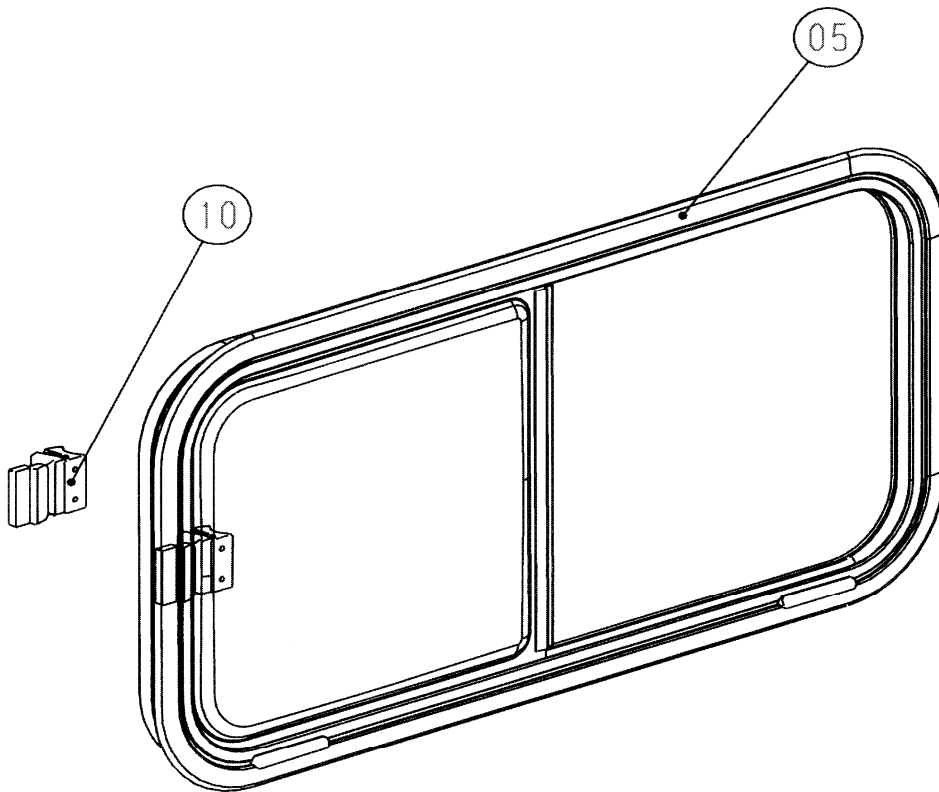

Spare Parts S7-Window

Sliding Window

	Description	Part No.	Pack. Unit
05	Sliding window complete with glazing, light grey tinted 059	ARE0702-AG	1
	Sliding window complete with glazing, medium grey tinted	ARE0702-ADG	1
10	Lock complete	BG 1351	1

Important: When ordering specify - description, quantity, dimensions, part. no., colour of frame, colour of stays, wall thickness.

* = only for manufacturers