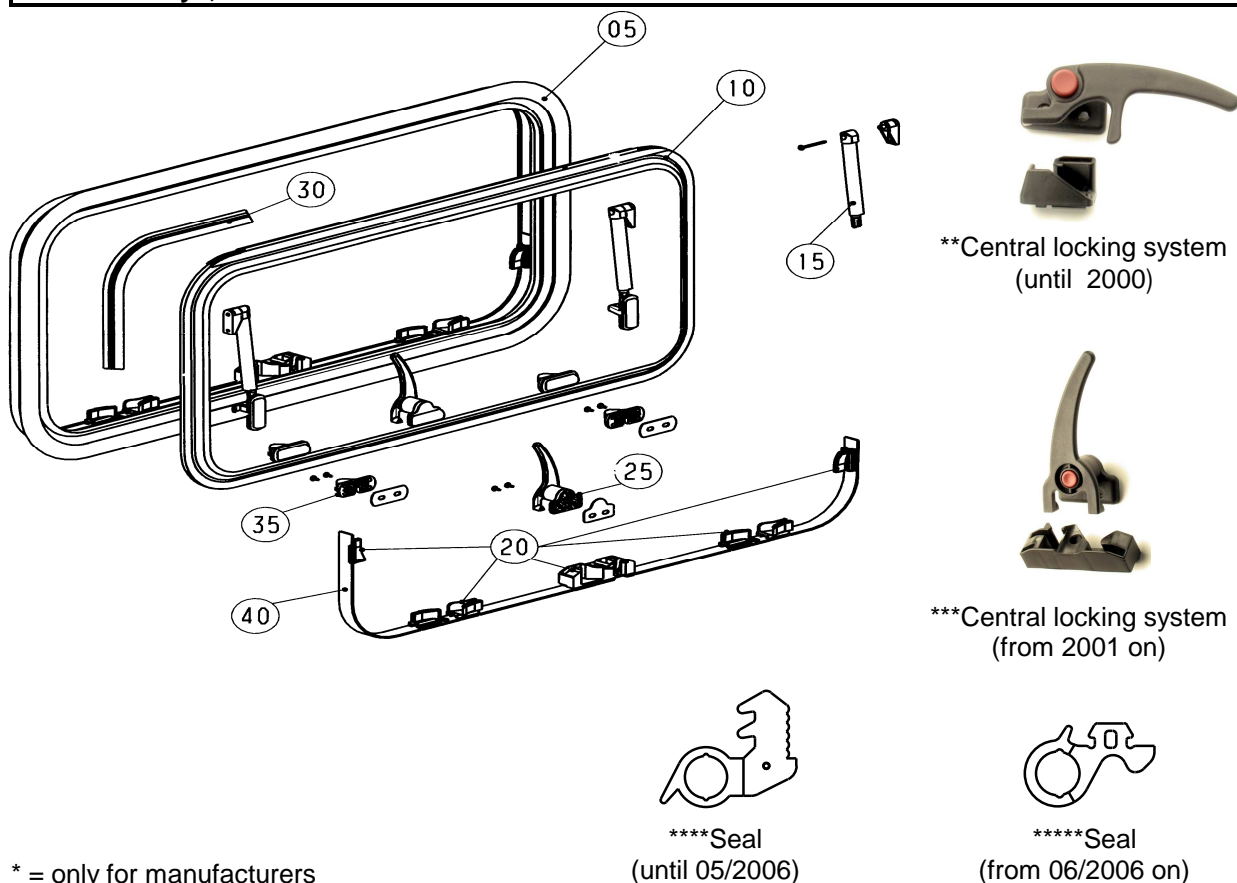

Spare Parts S7Z-Window*

Top Hung Window

	Description	Part No.	Pack. Unit
05	Frame of top hung window, without glazing panel	ARE07Z01	1 pc.
10	Glazing panel for top hung window cpl. with assembly parts (from 2001 on)***	BG1344	1 pc.
	Glazing panel for top hung window cpl. with assembly parts (until 2000)**	BG1344-A	1 pc.
15	Click-Clack-stay complete, right and left handed (from 2001 on)***	BG1345	1 pair
	Click-Clack-stay complete, right and left handed (until 2000)**	BG1345-A	1 pair
20	Repair kit (sliding cam) (from 2001 on)***	BG1346	1 set
	Repair kit (sliding cam) (until 2000)**	BG1346-A	1 set
25	Handle complete with seal (from 2001 on)***	BG1347	1 pc.
	Handle complete with seal (until 2000)**	BG1347-A	1 pc.
30	Seal frame/glazing, length = 5 m (from 06/2006 on)*****	BG1348	1 pc.
	Seal frame/glazing, length = 5 m (until 05/2006)****	BG1348-A	1 pc.
35	Repair kit (fixed cam complete with seal and screws) (from 2001 on)***	BG1349	1 set
	Repair kit (fixed cam complete with seal and screws) (until 2000)**	BG1349-A	1 set
40	Sliding belt complete (incl. pos. 20) (from 2001 on)***	BG1350	1 set
	Sliding belt complete (incl. pos. 20) (until 2000)**	BG1350-A	1 set

Important: When ordering specify - description, quantity, dimensions, part. no., colour of frame, colour of stays, wall thickness.

* = only for manufacturers