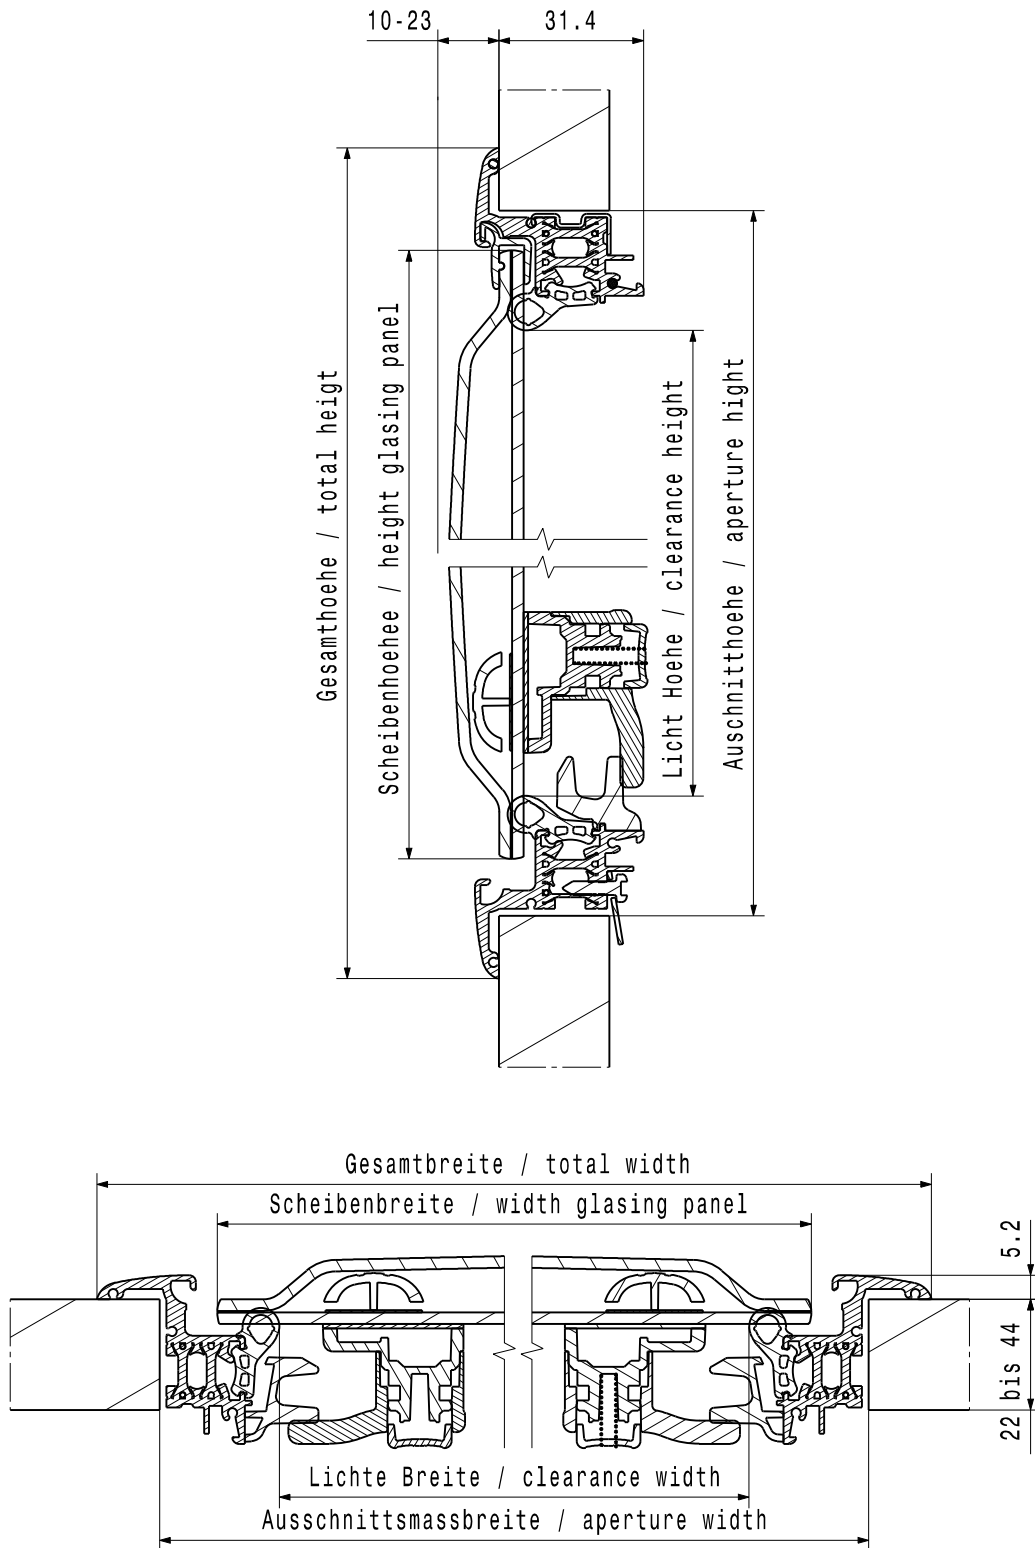

Technical Drawing S7 (Top Hung / Fixed)*

Art. 1354, 1355

* = only for manufacturers