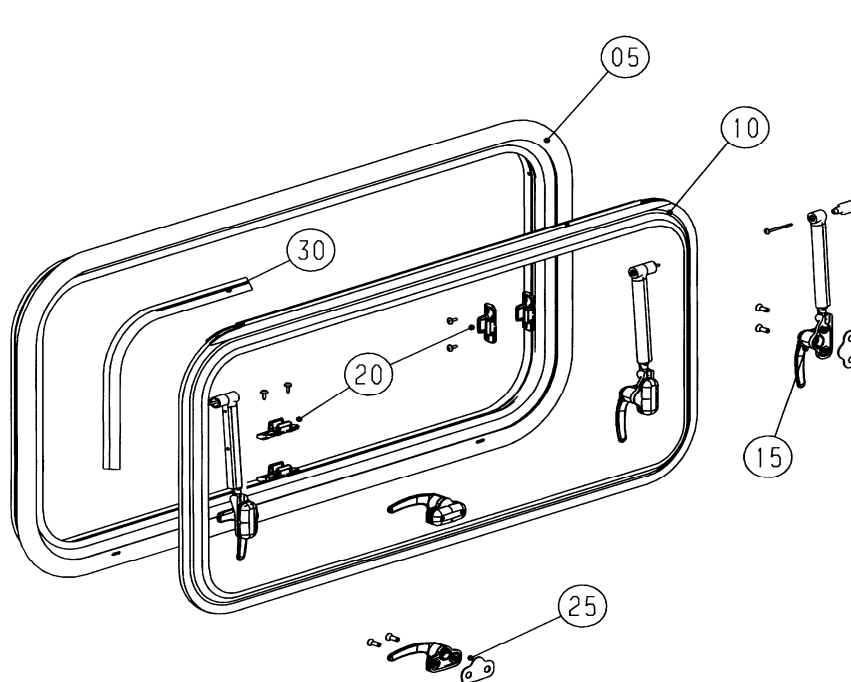

Spare Parts S7-Window*

Top Hung Window (version until 2002)

	Description	Part No.	Pack. Unit
05	Frame of top hung window, without glazing panel	not available anymore	
10	Glazing panel for top hung window cpl. with assembly parts	BG1352-A	1 pc.
15	Stay complete, right and left handed	BG1353-A	1 pair
20	Repair kit (lock counterpart)	BG1354-A	1 set
25	Handle complete	BG1355-A	1 pc.
30	Seal frame/glazing, length = 5 m	BG1356-A	1 pc.

Important: When ordering specify - description, quantity, dimensions, part. no., colour of frame, colour of stays, wall thickness.

Pos 25:
Length X:
Version until 2002: 20 mm

Pos. 20
Version until 2002

* = only for manufacturers