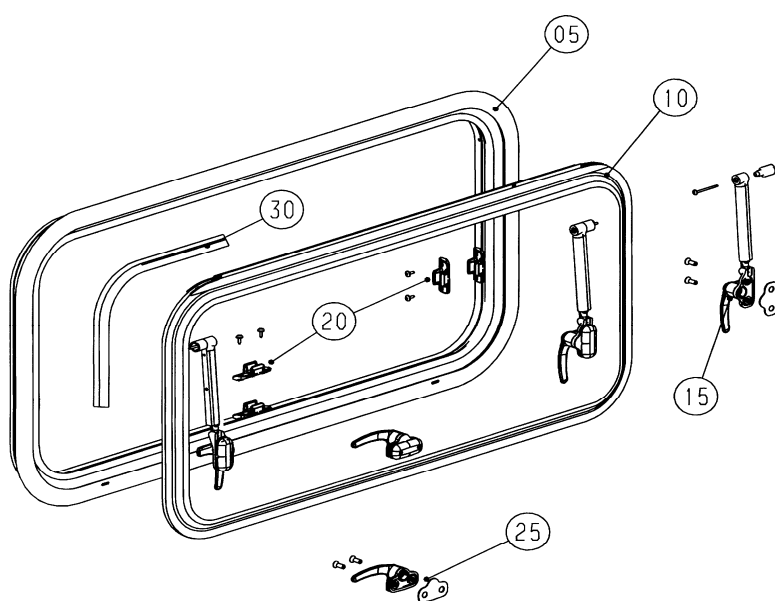

Spare Parts S7-Window*

Top Hung Window (version from 2003 on)

	Description	Part No.	Pack. Unit
05	Frame of top hung window, without glazing panel	ARE0701	1 pc.
10	Glazing panel for top hung window cpl. with assembly parts	BG1352	1 pc.
15	Click-clack-stay complete, right and left handed, with button at handle	BG1679	1 pair
	Click-clack-stay complete, right and left handed, without button at handle	BG1680	1 pair
	Stay complete, right and left handed, with button at handle	BG1681	1 pair
	Stay complete, right and left handed, without button at handle	BG1682	1 pair
20	Repair kit (lock counterpart)	BG1354	1set
25	Handle complete, with button, left (view from inside)	BG1683	1 pc.
	Handle complete, with button, right (view from inside)	BG1684	1 pc.
	Handle complete, without button, left (view from inside)	BG1692	1 pc.
	Handle complete, without button, right (view from inside)	BG1693	1 pc.
30	Seal frame/glazing, length = 5 m	BG1356	1 pc.

Important: When ordering specify - description, quantity, dimensions, part. no., colour of frame, colour of stays, wall thickness.

Pos 25:
Length X:
Version from 2003 on: 28 mm

Pos. 20
Version from 2003 on

* = only for manufacturers