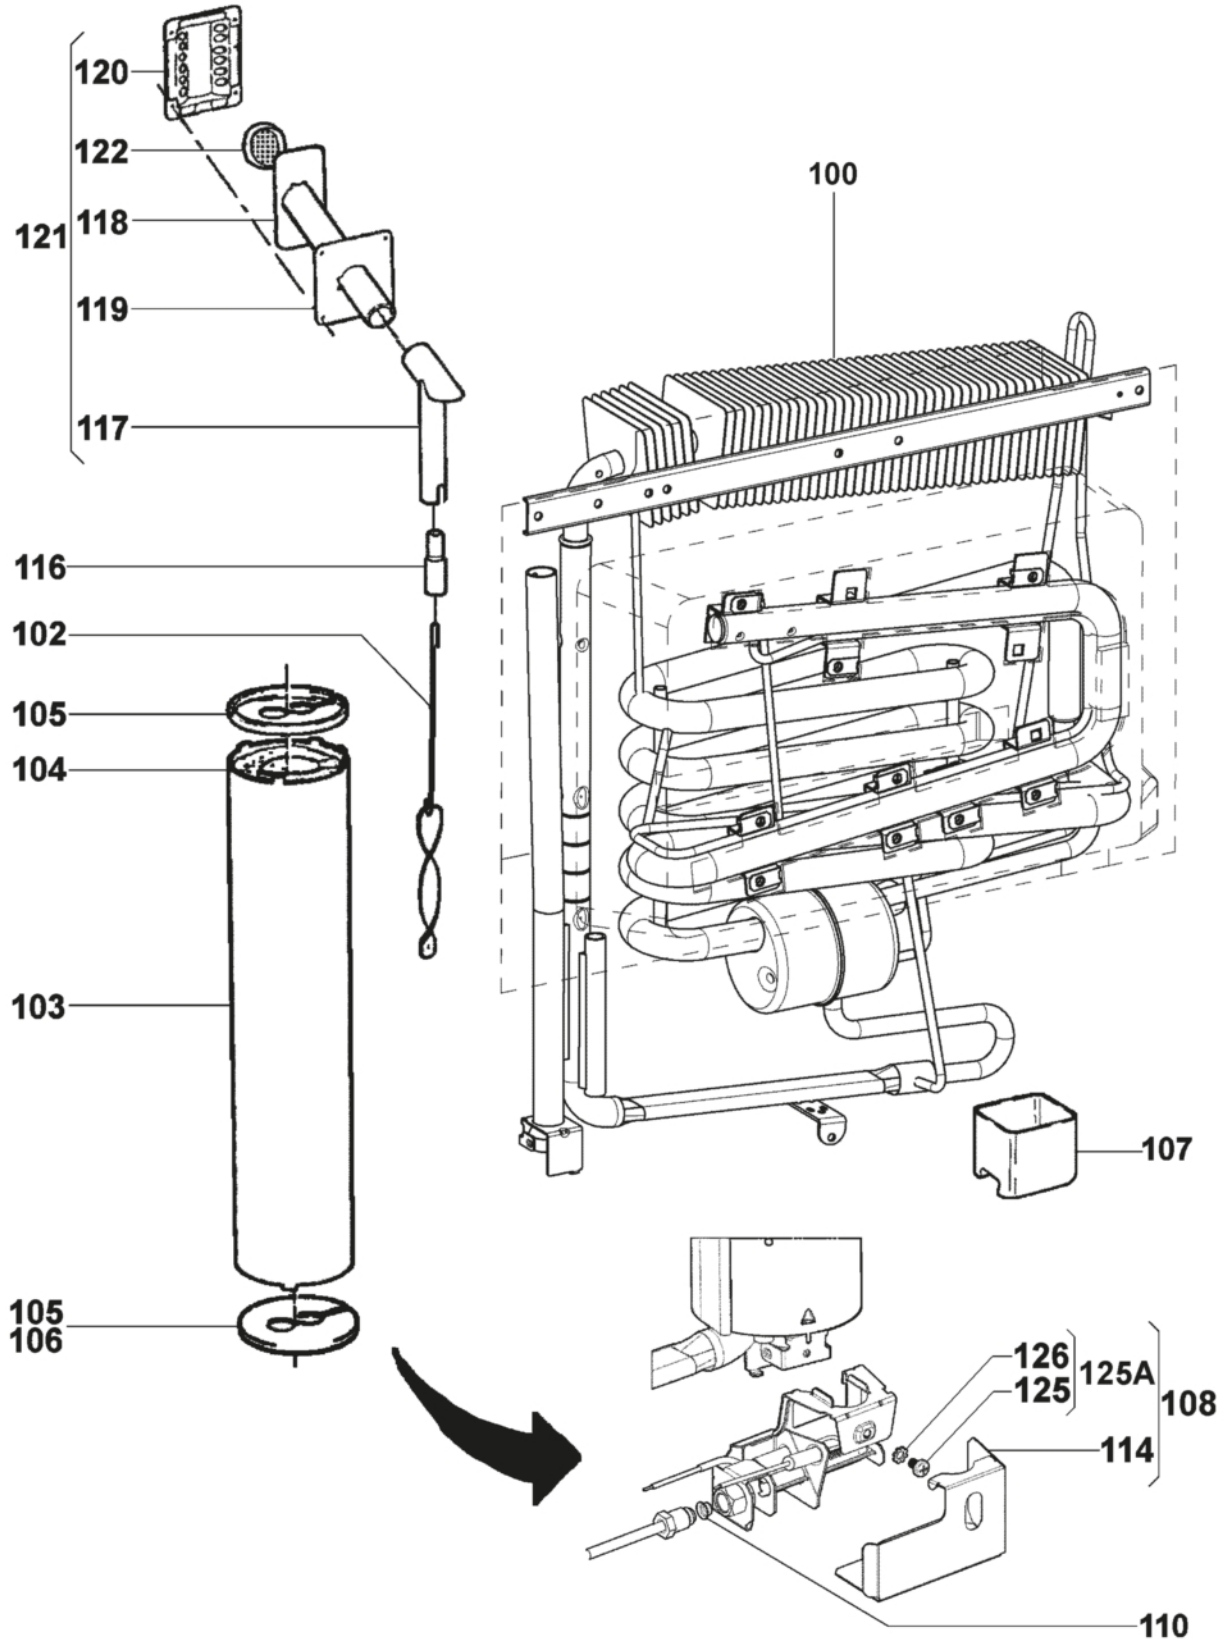

RMS8400 () | Product No 921712718 | Dometic Parts Web

**Part assemblies**      Armature/fitting

Part no	Pos	Qty	Part name	Specification
289023600	-		connection wiring connection brick	GV100
pnc n0 reqd	350A		operating panel with temperature probe	MES4
pnc n0 reqd	401		control panel doorhang	L=523mm
241319370	401D		retainer control panel black/grey	
241209330	409E		cover connection net	
241209331	409F		cover connection Battery	
292620200	418		bracket for gas connection	
 241279831	421B		gas valve with gas connection	D=8/1x80mm
241259381	425		gas inlet pipe	
241398600	429A		gas connection with union nut	D=8/1x80mm
289018000	446		heater	235V/125W
 292342020	446		heater service	12V/120W
292790310	458		union nut	M14x1,5
289023710	474G		connection wiring operating panel electronic	L=2030mm
292319100	477		filter for gas connection	
295224881	493		temperature probe	L=1500mm
 289018931	523A		connection brick complete	MES4/AES4, 200-240V
289028150	569		connection wiring black	JST, L=2000mm
289029760	569		connection wiring	12V, L=2100mm