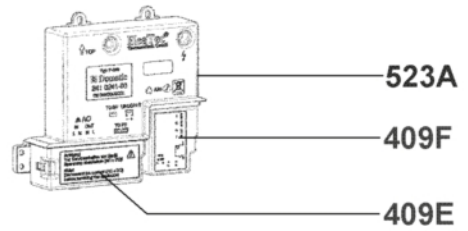

GASARMATUR GAS EQUIPMENT

ELEKTROARMATUR ELECTRO EQUIPMENT