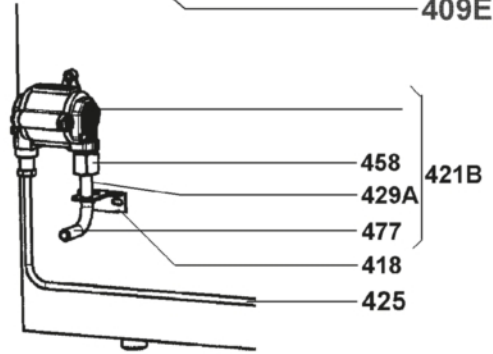

GASARMATUR GAS EQUIPMENT