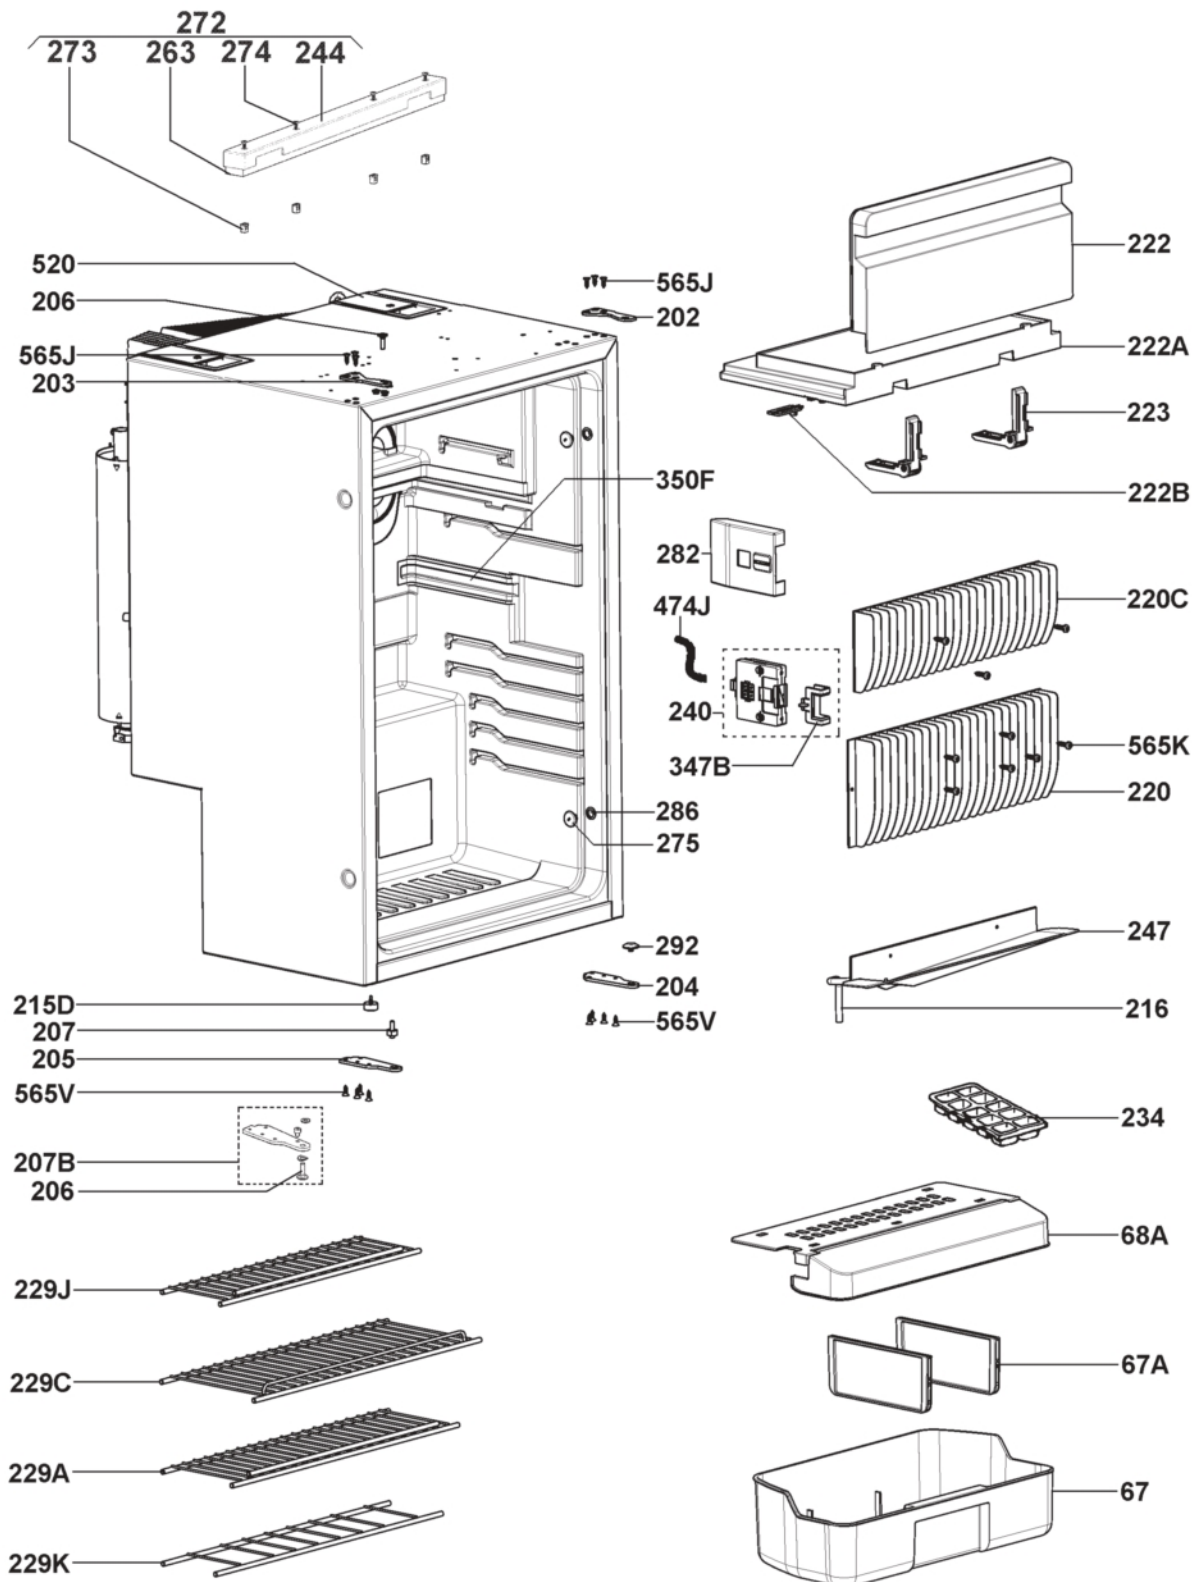

Mobile living made easy.

RMS8400 () | | Dometic Parts Web

Nur die im Text aufgeführten Ersatzteile sind tatsächlich im Produkt.
Only the spare parts which are listed are really in the product.

(PRMS8400G3)

Part no	Pos	Qty	Part name	Specification
292334710	-		kit drain hose connection	
241336800	067		crisper blue	L=442mm
241337700	067A		divider crisper blue	
241209620	202		hinge upper right chrome plated	
241209810	204		hinge lower right chrome plated	
241209910	205		hinge lower left chrome plated	
292489200	206		bolt hinge upper	L=17,5mm
292626520	207		bolt hinge chrome plated	L=21,5
292334633	216		drain hose	D=8/1x900mm
241294836	220		rear-evaporator refrigerator	
241294839	220C		rear-evaporator freezer compartment	
241219531	222		Freezer flap door	L=430mm
241333900	222A		bottom freezer compartment	L=442mm
241332720	222B		slider for freezer compartment	
241212501	223		hinge complete freezer compartment	
241338030	229A		grating bottom zinc-plated	462,5x125mm
241337550	229C		grating upper zinc-plated	462,5x165mm
295113200	234		ice tray	PLASTIC
pnc n0 reqd	240		door lock lighting doorhang	
241396210	247		drop profile complete	
295122105	275		cover cap	S0510R80B
pnc n0 reqd	282		cover door lock lighting	
295176590	286		kit screws	6x 3,5x20, 6x 4x17mm
241274311	292		cap hinge	NCS S 4502-Y GL
241327101	347B		receptor lock tab	
241326151	350F		cover cable lighting	
241343319	474J		connection wiring lighting	L=1180mm, MES4/AES4
729634201	565J		screw	ST4,2x13 FZ
295123000	565K		lens screw	Torx B4,8x19
292441713	565V		countersunk screw without bit	C3, 9x9,5mm