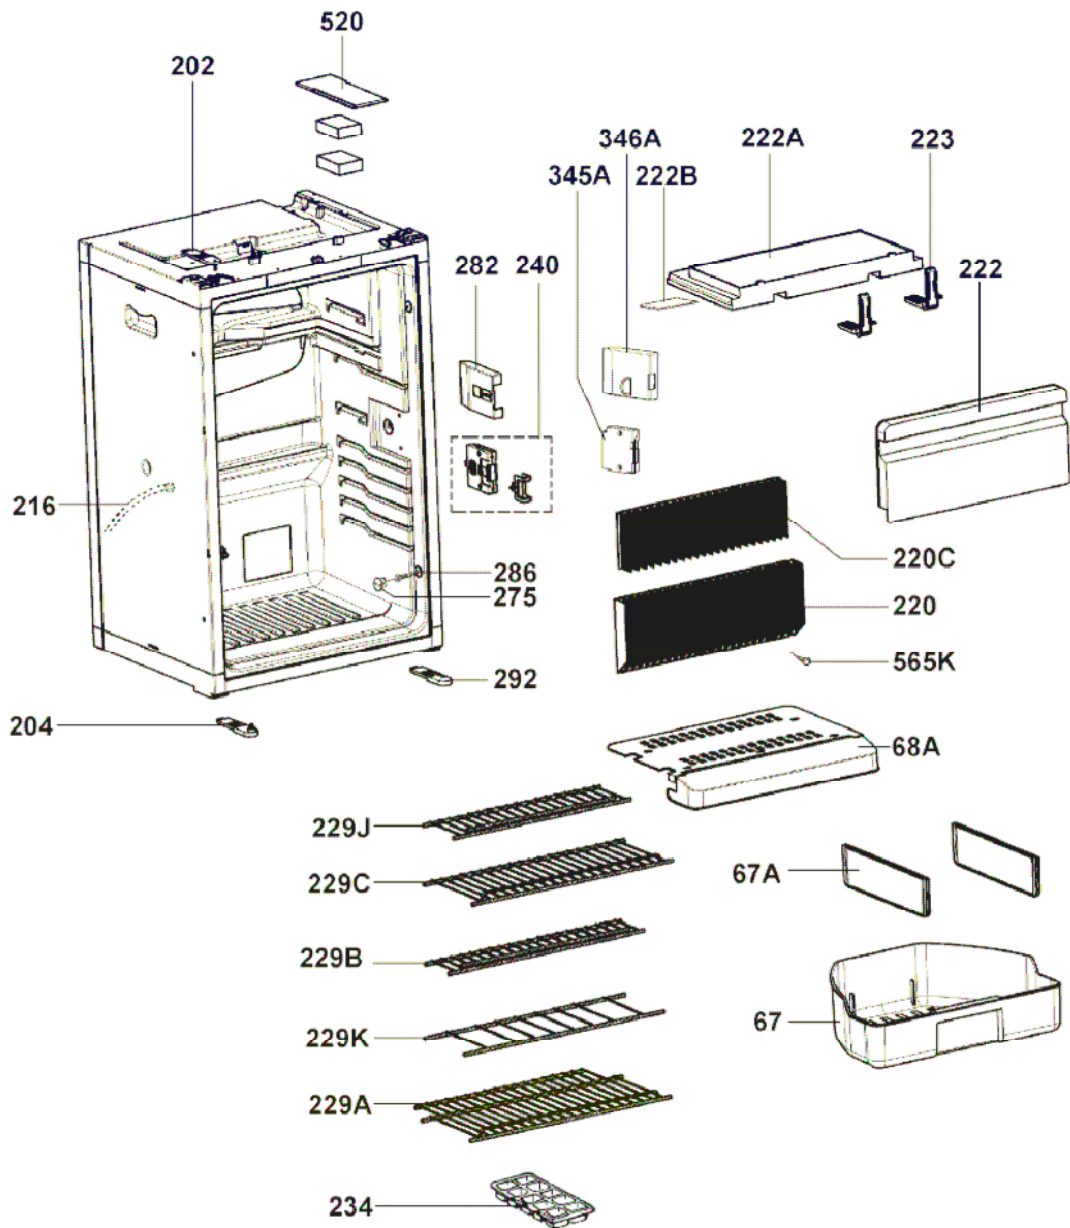

RM8555 – Housing

Nur die im Text aufgeführten Ersatzteile sind tatsächlich im Produkt.
Only the spare parts which are listed are really in the product.
Endast reservdelar i listan finns i produkten.

(NRM8400G1)

INDENT	DESCRIPTION	LS PART NUMBER
067	SALAD BOX	2413369006
067A	DIVIDER, SALAD BOX	2413377108
202	HINGE	2413321916
204	HINGE, BOTTOM	2413322518
216	HOSE, 8MM	2923346056
220	REAR-EVAPORATOR, COMPLETE	2412606416
220C	REAR-EVAPORATOR, FREEZER COMPARTMENT	2413328002
222	FREEZER FLAP	2412195311
222A	BOTTOM, FREEZER COMPARTMENT	2413339108
222B	SLIDER, FREEZER COMPARTMENT	2413327004
223	HINGE, COMPLETE, FREEZER COMPARTMENT	2412125011
229A	BOTTOM SHELF	2413379401
229C	UPPER SHELF	2413375607
234	ICE TRAY	IC10305
240	DOOR LOCK, LIGHTING CABINET	2413267010
275	COVER CAP	2951221056
282	COVER, DOOR LOCK, LIGHTING	2413268018
286	SCREW	2926544004
292	RETAINER, DOOR, BOTTOM	2413322211
520	COVER, HARENESS GUIDE	2413320116
565K	BOLT, TORX B4, 8x19	2951230008