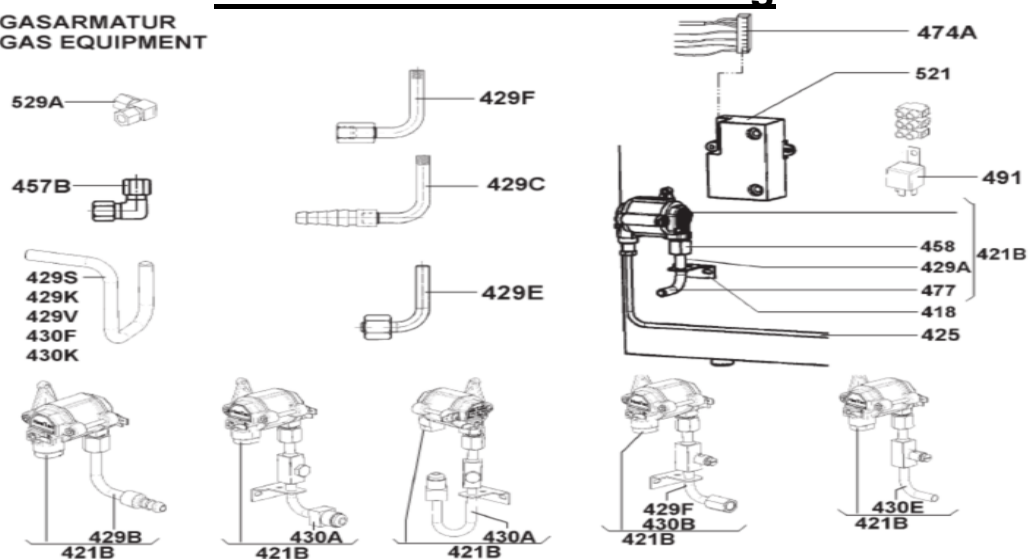

RM8555 – Armature / Fitting

GASARMATUR GAS EQUIPMENT