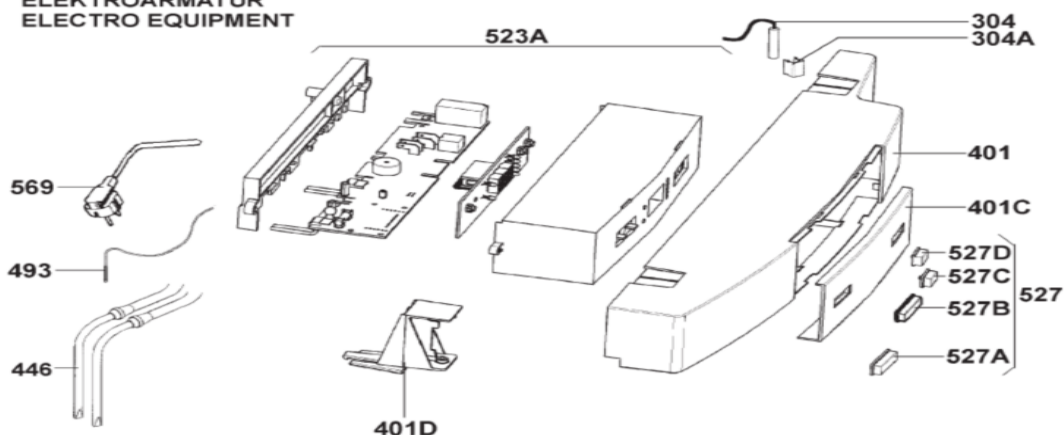

ELEKTROARMATUR ELECTRO EQUIPMENT

Nur die im Text aufgeführten Ersatzteile sind tatsächlich im Produkt.
Only the spare parts which are listed are really in the product.
Endast reservdelar i listan finns i produkten.

(NRM8405A1)

INDENT	DESCRIPTION	LS PART NUMBER
304	SENSOR, COMPLETE LIGHTING	2951380514
304A	RETAINER, SENSOR LIGHTING	2413929007
401	CONTROL PANEL	2413355013
401C	OPERATING PANEL	2413358603
401D	RETAINER CONTROL PANEL	2413193612
418	SPARES	2926202009
421B	GAS VALVE WITH GAS CONNECTION	2412798312
425	GAS INLET PIPE, COMPLETE	2412593572
429A	GAS CONNECTION	2412423606
446	HEATER, 235V / 130W	2413229416
446	HEATER SERVICE, 12V / 130W	EL10295A
458	M14 x 1,5	2927903100
474A	CONNECTION WIRING, BURNER CONTROL	2412796308
477	FILTER	GR10020
493	TEMPERATURE PROBE	2952248504
521	BURNER CONTROL DEVICE	2412789303
523A	KIT, ELECTRONIC AES	2413490125
527A	PUSH BUTTON KIT	2413933918
527B	PUSH BUTTON KIT	2413933918
569	CONNECTION WIRING	2413914017