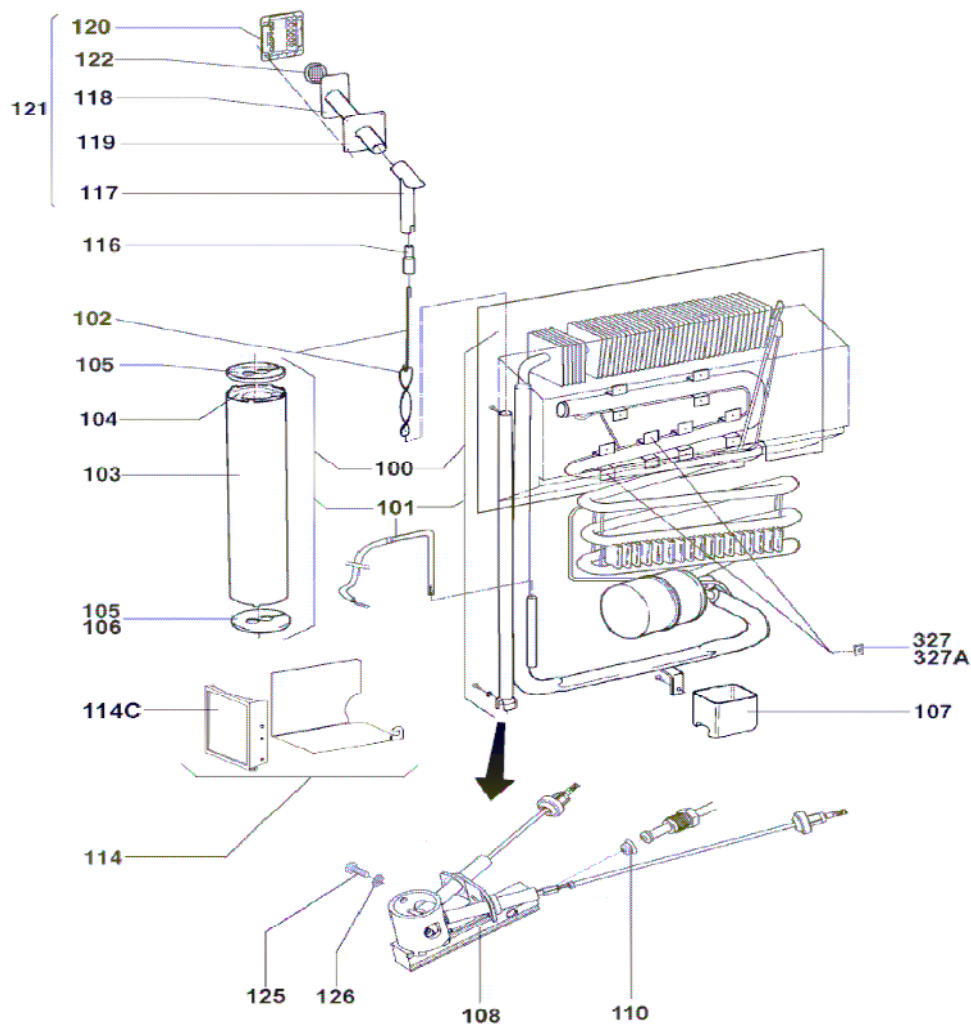

RM8555 – Cooling Generator

Nur die im Text aufgeführten Ersatzteile sind tatsächlich im Produkt!
Only the spare parts which are listed, are really in the product!

(N7401AG03)

INDENT	DESCRIPTION	LS PART NUMBER
100	COOLING UNIT, SERVICE 135W	2413443108
102	BAFFLE	2926212206
103	COAT	2924082304
104	INSULATION	2926680113
105	LID	GB10693
107	EVAPORATION TRAY	2926019304
108	BURNER, WITHOUT NOZZLE	2412802817
110	JET, NR43	JB10070
114	SPARES	2412559607
114C	FIXING COVER, GAS BURNER	2925057206
116	CONNECTING PIECE	FC10116
117	T-PIECE COMPLETE	2952444400
118	EXHAUST PIPE	FC10119
121	EXHAUST PIPE, ASSE	2935872206
122	LID	FC10123
126	WASHER	2926559036
327	FASTENER HINGE	2106626001