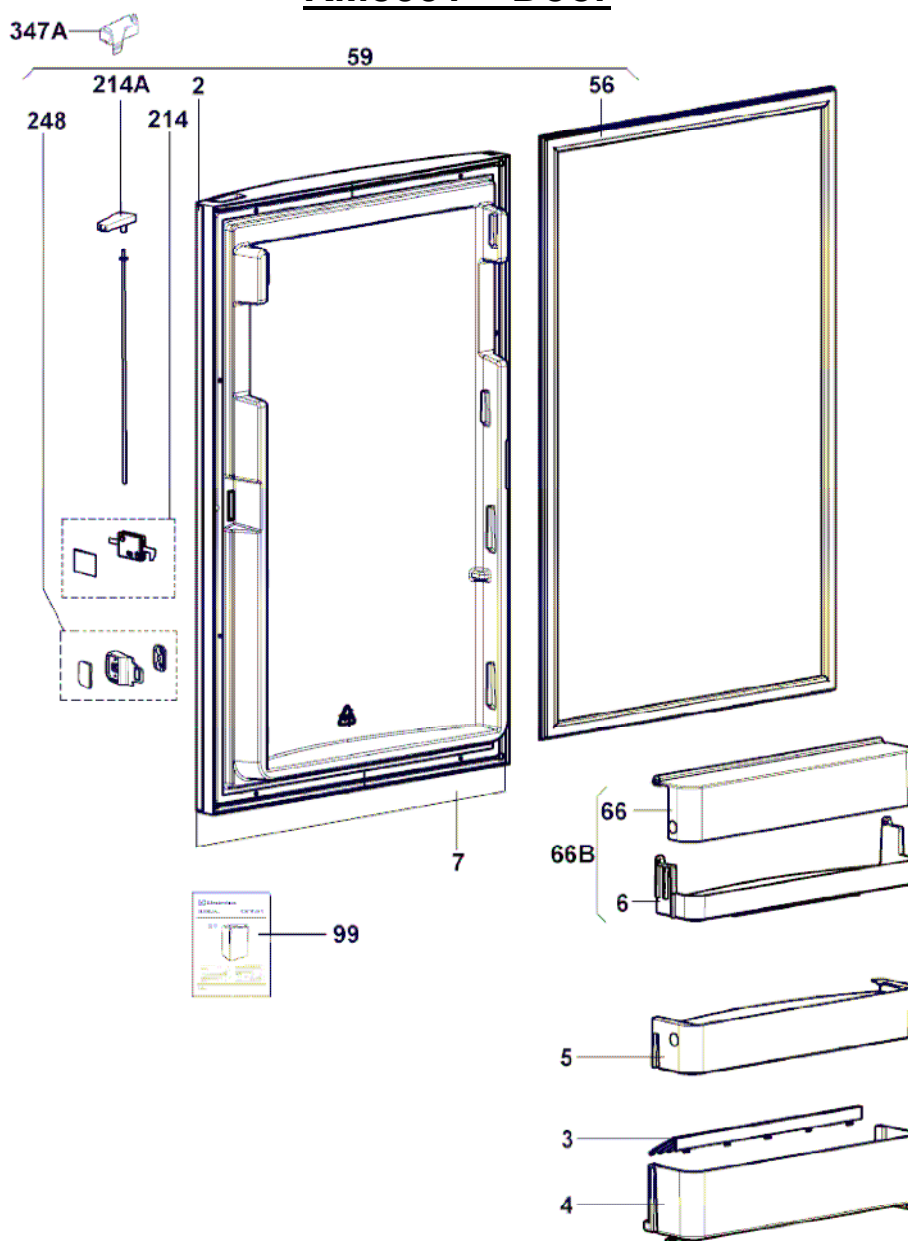

RM8551 – Door

Nur die im Text aufgeführten Ersatzteile sind tatsächlich im Produkt.
 Only the spare parts which are listed are really in the product.
 Endast reservdelar i listan finns i produkten.

(NRM8400T1)

INDENT	DESCRIPTION	LS PART NUMBER
002	COVER LEDGE, DOOR	2413338001
003	BOTTLE RETAINER	2951237029
004	BOTTLE SHELF	2413341005
005	MIDDLE SHELF	2413342003
006	UPPER SHELF	2413343001
007	DECORATION PLATE, LAMINATED	2413421005
056	DOOR GASKET, MAGNETIC SEAL	2413278033
059	DOOR, COMPLETE	2413458106
066	SHELF COVER	2413344009
214	DOOR LOCK, COMPLETE	2413262813
214A	BUTTON, DOOR LOCK	2413260205

INDENT	DESCRIPTION	LS PART NUMBER
067	SALAD BOX	2413369006
067A	SALAD BOX DIVIDER	2413377108
202	HINGE	2413321916
204	BOTTOM HINGE	2413322518
216	HOSE, 8MM	2923346056
220	REAR EVAPORATOR, COMPLETE	2412606416
220C	REAR EVAPORATOR, FREEZER COMPARTMENT	2413328002
222	FREEZER DOOR FLAP	2412195311
222A	BOTTOM, FREEZER COMPARTMENT	2413339108
222B	SLIDER, FOR FREEZER COMPARTMENT	2413327004
223	HINGE COMPLETE, FREEZER COMPARTMENT	2412125011
229A	BOTTOM SHELF	2413379401
229C	UPPER SHELF	2413375607
234	ICE TRAY	IC10305
240	DOOR LOCK, LIGHTING, CABINET	2413267010
275	COVER CAP	2951221056
282	COVER, DOOR LOCK, LIGHTING	2413268018
286	SCREW	2926544004
292	RETAINER, DOOR BOTTOM	2413322211
520	COVER, HARNESS GUIDE	2413320116
565K	BOLT, TORX B4, 8x19	2951230008