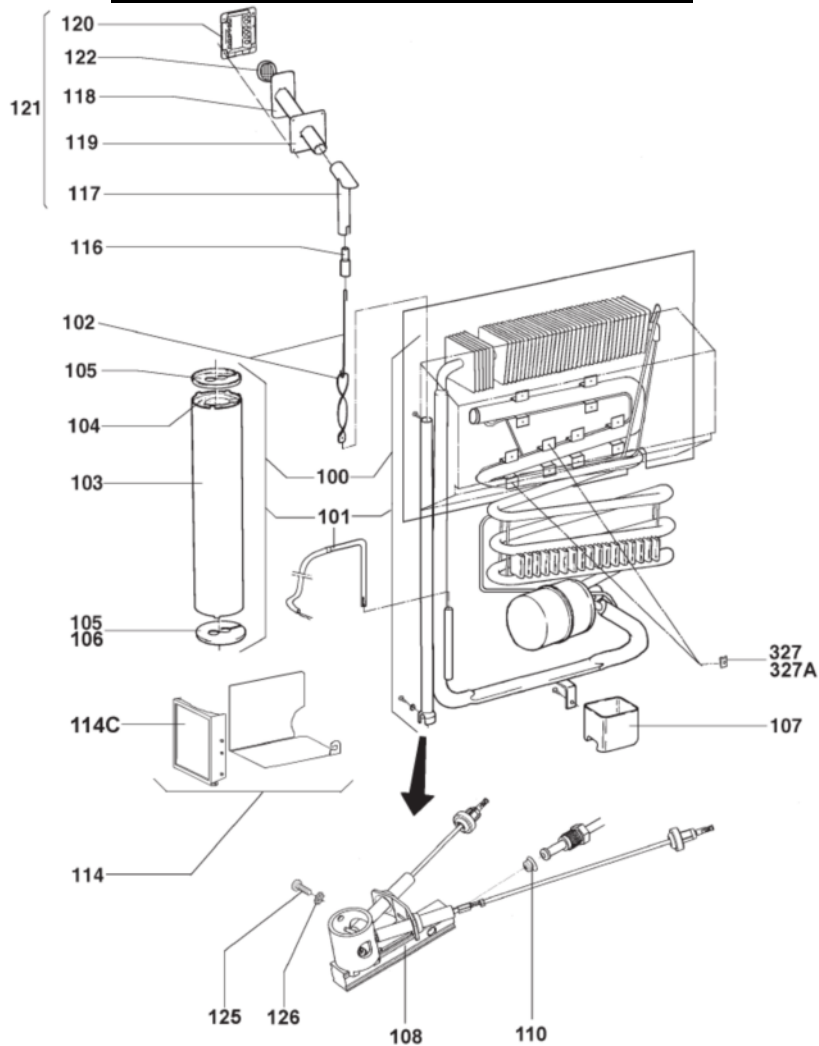

RM8551 – Cooling Generator

Nur die im Text aufgeführten Ersatzteile sind tatsächlich im Produkt!
Only the spare parts which are listed, are really in the product!

(N7401AG03)

INDENT	DESCRIPTION	LS PART NUMBER
100	COOLING UNIT, SERVICE, 135W	2413443108
102	BAFFLE	2926212206
103	COAT	2924082304
104	INSULATION	2926680113
105	LID	GB10693
107	EVAPORATION TRAY	2926019304
108	BURNER, WITHOUT NOZZLE	2412802817
110	JET NR43	JB10070
114	SPARES	2412559607
114C	FIXING, COVER, GAS BURNER	2925057206
116	CONNECTION PIECE	FC10116
117	T-PIECE COMPLETE	2952444400
118	EXHAUST PIPE	FC10119
121	EXHAUST PIPE, ASSY	2935872206
122	LID	FC10123
126	WASHER	2926559036
327	FASTENER HINGE	2106626001