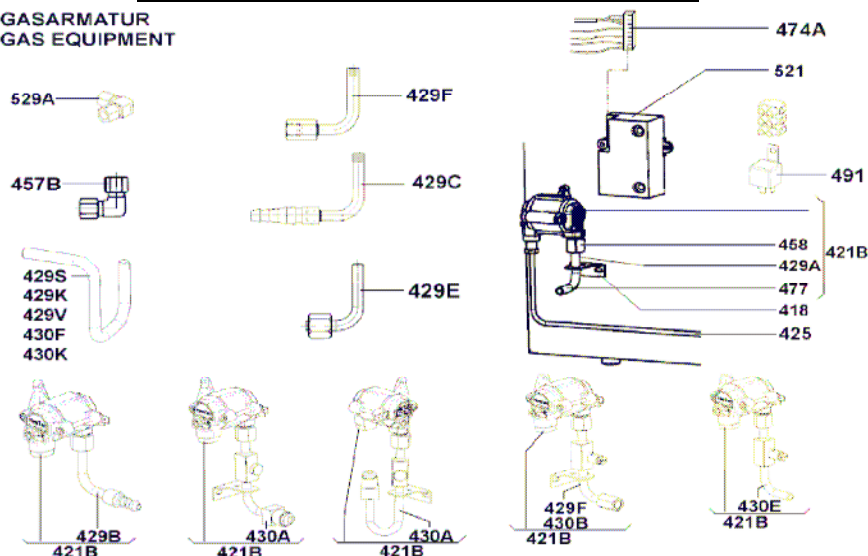

RM8551 – Armature / Fitting

GASARMATUR GAS EQUIPMENT