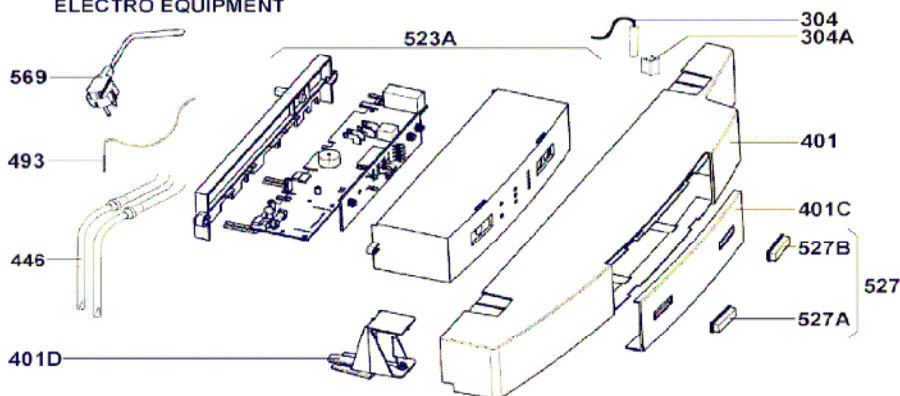

ELEKTROARMATUR ELECTRO EQUIPMENT

Nur die im Text aufgeführten Ersatzteile sind tatsächlich im Produkt.
Only the spare parts which are listed are really in the product.
Endast reservdelar i listan finns i produkten.

(NRM8401A1)

INDENT	DESCRIPTION	LS PART NUMBER
304	SENSOR, COMPLETE, LIGHTING	2951380514
304A	RETAINER, SENSOR, LIGHTING	2413929007
401	CONTROL PANEL	2413355013
401C	OPERATING PANEL	2413358702
401D	RETAINERS, CONTROL PANEL	2413193612
418	SPARES	2926202009
421B	GAS VALVE WITH GAS CONNECTION	2412798312
425	GAS INLET PIPE, COMPLETE	2412593572
429A	GAS CONNECTION	2412423606
446	HEATER, 235V / 135W	2413229416
446	HEATER SERVICE, 12V / 130W	EL10295A
458	M14x1,5	2927903100
474A	CONNECTION WIRING, BURNER CONTROL	2412796308
477	FILTER	GR10020
493	TEMPERATURE PROBE	2952248504
521	BURNER CONTROL DEVICE	2412789303
523A	PCB	2413490000
527A	PUSH BUTTON KIT	2413933918
527B	PUSH BUTTON, KIT	2413933918
569	CONNECTION WIRING	2413914017