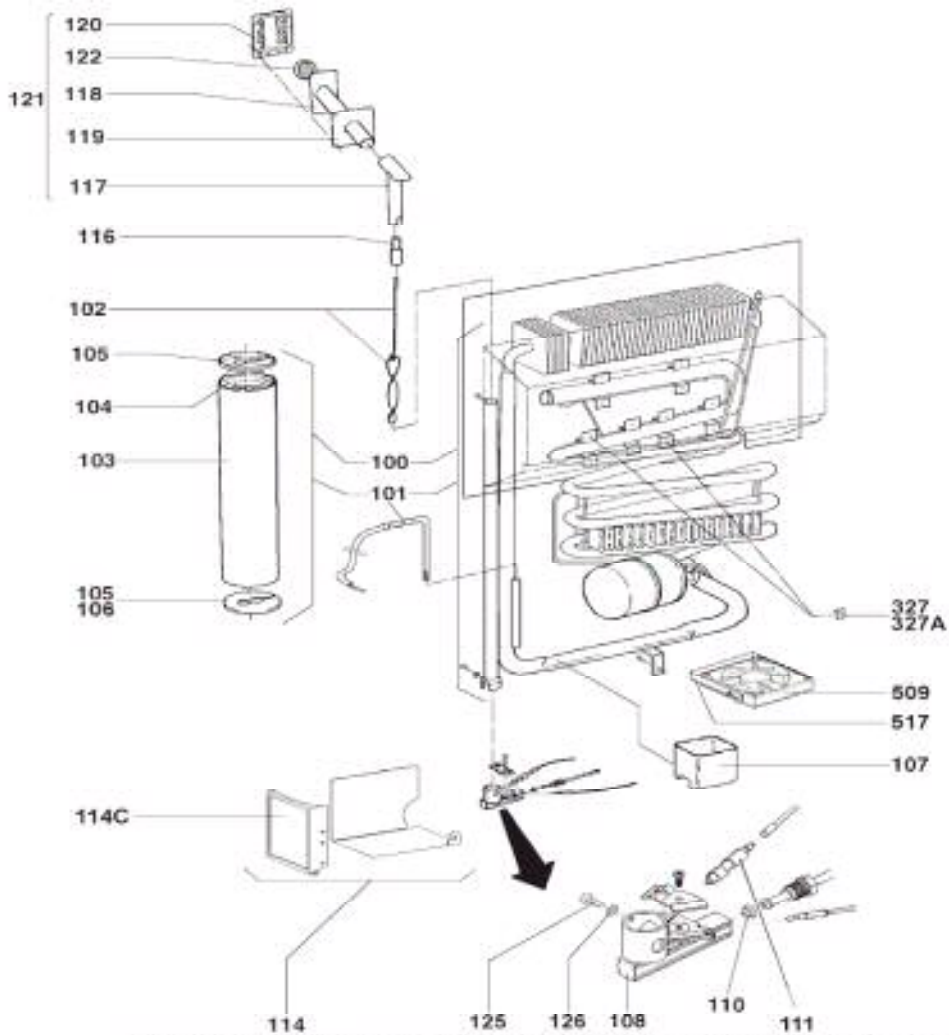

RM8500 – Cooling Generator

Nur die im Text aufgeführten Ersatzteile sind tatsächlich im Produkt.
Only the spare parts which are listed are really in the product.
Endast reservdelar i listan finns i produkten.

(N4400AG09)

INDENT	DESCRIPTION	LS PART NUMBER
100	COOLING UNIT	2413443009
102	BAFFLE	2926212206
103	COAT	2924082304
104	INSULATION	2926680113
105	LID	GB10693
107	EVAPORATION TRAY	2926019304
108	BURNER WITHOUT NOZZLE	2923430512
110	JET, NR43	JB10070
111	SPARK PLUG	2923626101
114	SPARES	2412559607
114C	FIXING COVER, GAS BURNER	2925057206
116	CONNECTING PIECE	FC10116
117	T-PIECE, COMPLETE	2952444400
118	EXHAUST PIPE	FC10119
121	EXHAUST PIPE, ASSY	2935872206
122	LID	FC10123
126	WASHER	2926559036
327	FASTENER HINGE	2106626001