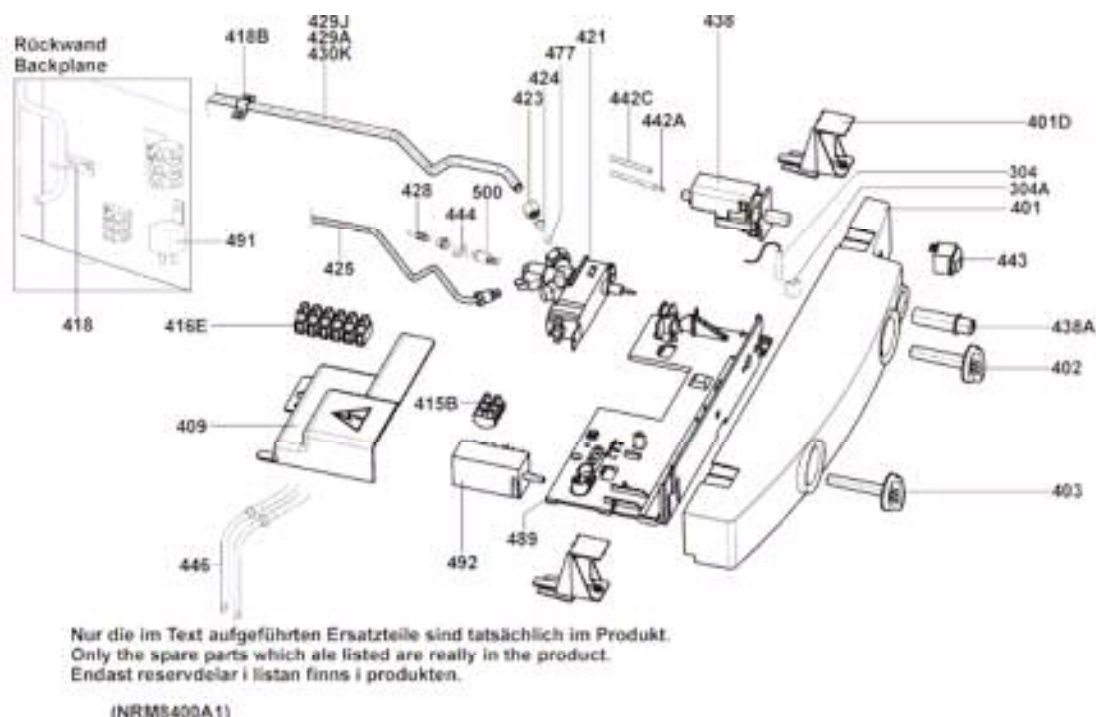

(NRM8400G1)

<b>INDENT</b>	<b>DESCRIPTION</b>	<b>LS PART NUMBER</b>
067	SALAD BOX	2413369006
067A	DIVIDER, SALAD BOX	2413377108
202	HINGE	2413321916
204	BOTTOM HINGE	2413322518
216	HOSE, 8MM	2923346056
220	REAR-EVAPORATOR, COMPLETE	2412606416
220C	REAR-EVAPORATOR, FREEZER COMPARTMENT	2413328002
222	FREEZER FLAP DOOR	2412195311
222A	BOTTOM, FREEZER COMPARTMENT	2413339009
222B	SLIDER, FOR FREEZZER COMPARTMENT	2413327004
223	HINGE, COMPLETE, FREEZER COMPARTMENT	2412125011
229A	BOTTOM SHELF	2413379302
229C	UPPER SHELF	2413375508
234	ICE TRAY	IC10305
240	DOOR LOCK, LIGHTING CABINET	2413267010
275	COVER CAP	2951221056
282	COVER, DOOR LOCK, LIGHTING	2413268018
286	SCREW	2926544004
292	RETAINER, DOOR, BOTTOM	2413322211
520	COVER, HARNESS GUIDE	2413320017
565K	BOLT, TORX B4, 8x19	2951230008

## RM8500 – Armature / Fitting

INDENT	DESCRIPTION	LS PART NUMBER
304	SENSOR, COMPLETE, LIGHTING	2951380118
304A	RETAINER, SENSOR LIGHTING	2413929007
401	CONTROL PANEL	2413353018
401D	RETAINER, CONTROL PANEL	2413193612
402	TURNING KNOB, THERMOSTAT	2413383007
403	TURNING KNOB, SELECTOR SWITCH	2413382009
409	COVER, ELECTRIC	2412093201
415B	TERMINAL BLOCK 3-POL	2923466045
418B	FIXING CLAMP	2106740000
421	GAS VALVE + THERMOSTAT	GR10025
423	NUT	2923189001
424	SEALING	2923190009
425	GAS INLET PIPE	2926775749
428	THERMOCOUPLE	GR10018
429A	GAS CONNECTION	2412423978
438	IGNITOR, BATTERY SERVICE	2923024810
438A	PUSH BUTTON, LIGHTER	2923024570
442A	IGNITION CABLE	2927880548
442C	INSULATING HOSE	2935712014
443	DIAL, GAS	2923499210
444	ADAPTOR, INSULATOR	2952985006
446	HEATER, 235V / 130W	2413229317
446	HEATER, SERVICE 12V / 130W	EL10295A
477	FILTER	GR10020
489	INSTRUMENT RETAINER	2412091908
292	SELECTOR SWITCH, GAS/ELECTRIC	EL10303
500	MAGNET INSERT, MOUNTINGS	2106030105