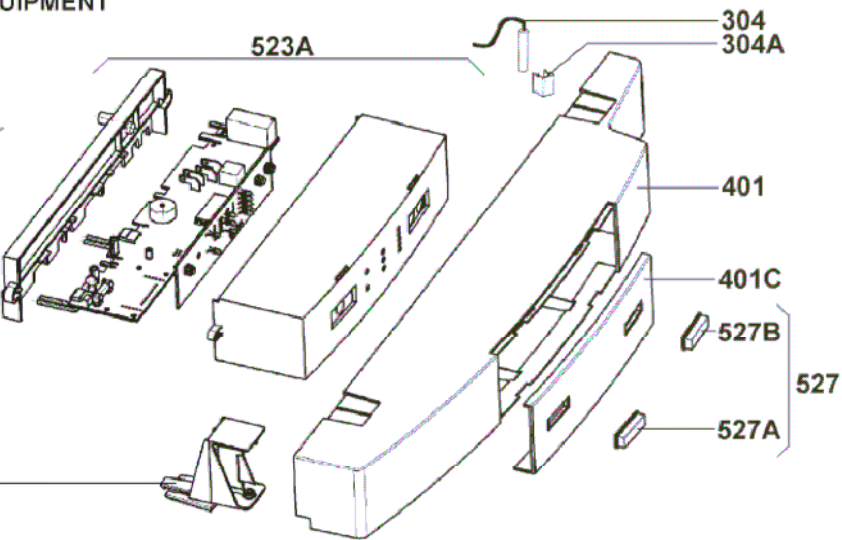

ELEKTROARMATUR ELECTRO EQUIPMENT

Nur die im Text aufgeführten Ersatzteile sind tatsächlich im Produkt.
Only the spare parts which are listed are really in the product.
Endast reservdelar i listan finns i produkten.

(NRM8401A1)