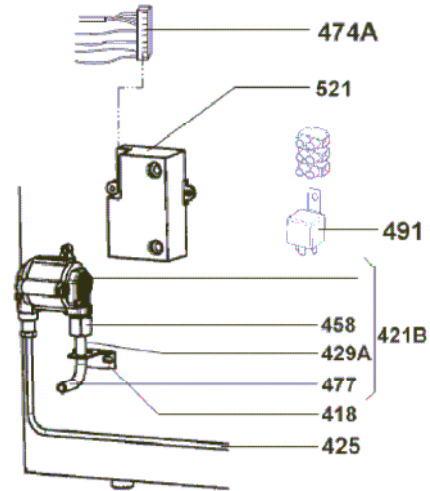

RM8401 – Armature / Fitting

GASARMATUR GAS EQUIPMENT