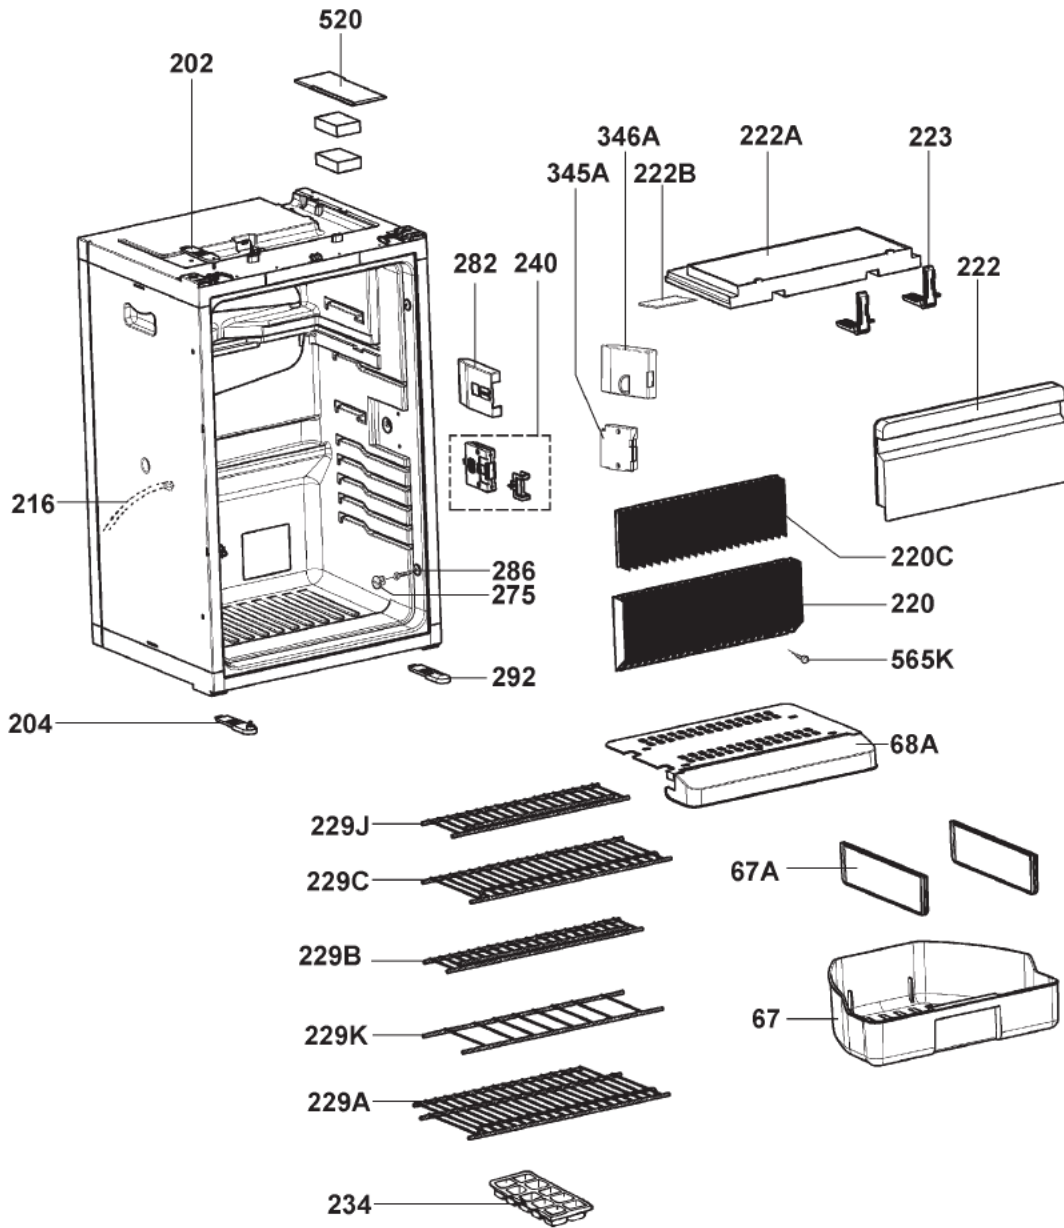

RM8401 – Housing

Nur die im Text aufgeführten Ersatzteile sind tatsächlich im Produkt.
Only the spare parts which are listed are really in the product.
Endast reservdelar i listan finns i produkten.

(NRM8400G1)

INDENT	DESCRIPTION	LS PART NUMBER
067	SALAD BOX	2413393006
067A	DIVIDER, SALAD BOX	2413377009
202	TOP HINGE	2413321916
204	BOTTOM HINGE	2413322518
216	HOSE, 8MM	2923346056
220	REAR-EVAPORATOR, COMPLETE	2412606218
220C	REAR-EVAPORATOR, FREEZER COMPARTMENT	2413328036
222	FREEZER DOOR FLAP	2412195311
222A	BOTTOM, FREEZER COMPARTMENT	2413339009
222B	SLIDER, FOR FREEZER COMPARTMENT	2413327004
223	HINGE, COMPLETE, FREEZER COMPARTMENT	2412125011
229A	BOTTOM SHELF	2413379500
229C	UPPER SHELF	2413375706
234	ICE TRAY	IC10305
240	DOOR LOCK, LIGHTING CABINET	2413267010
275	COVER CAP	2951221056
282	COVER, DOOR LOCK, LIGHTING	2413268018
286	SCREW	2926544004
292	RETAINER, DOOR BOTTOM	2413322211
520	COVER, HARNESS GUIDE	2413320017
565K	BOLT, TORX B4, 8x19	2951230008