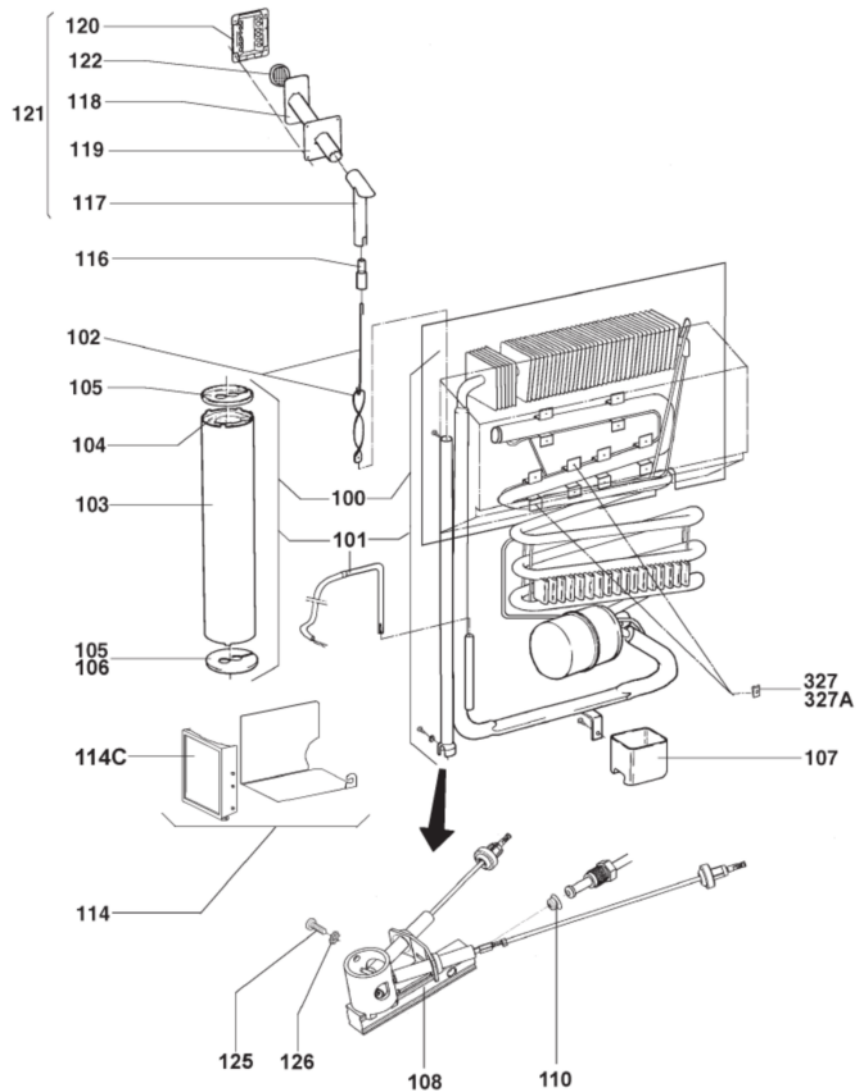

RM8401 – Cooling Generator

Nur die im Text aufgeführten Ersatzteile sind tatsächlich im Produkt!
Only the spare parts which are listed, are really in the product!

INDENT	DESCRIPTION	LS PART NUMBER
100	COOLING UNIT, COMPLETE	2413920303
102	BAFFLE	2926212206
103	COAT	2924082304
104	INSULATION	2926680113
105	LID	GB10693
106	LID, LOWER	GB10694
107	EVAPORATION TRAY	2926019304
108	BURNER, WITHOUT NOZZLE	2412802817
110	JET, NR43	JB10070
114	SPARES	2412559607
114C	FIXING, COVER, GAS BURNER	2925057206
116	CONNECTION PIECE	FC10116
117	T-PIECE, COMPLETE	2952444400
118	EXHAUST PIPE	FC10119
121	EXHAUST PIPE, ASSY	2935872206
122	LID	FC10123
126	WASHER	2926559036
327	FASTENER HINGE	2106626001