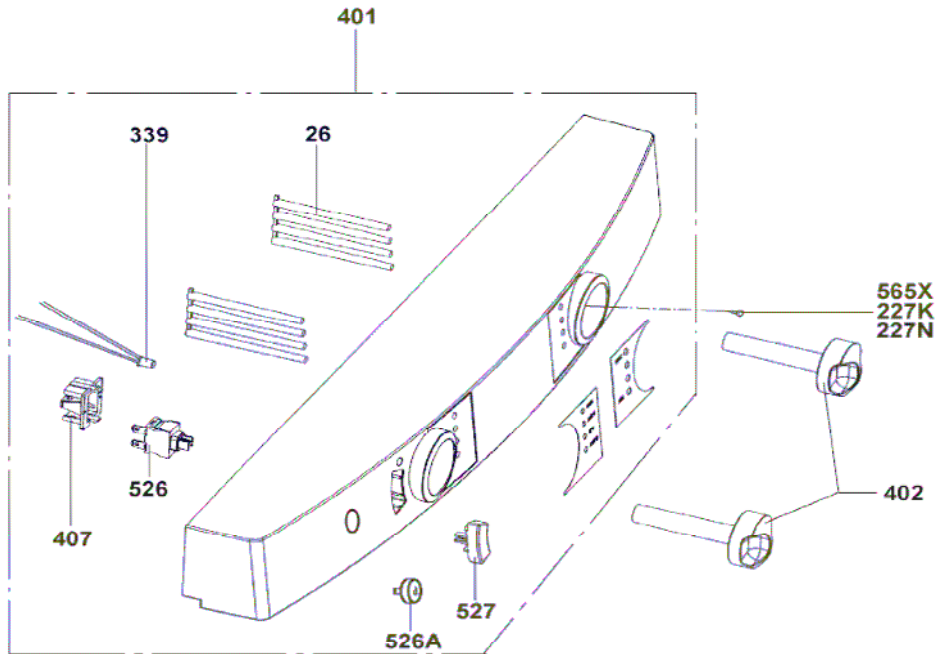

## RM7601L – Door

IDENT	DESCRIPTION	LS PART NUMBER
2	COVER LEGDE	2412880003
3	BOTTLE SHELF	IC10372
4	BOTTOM SHELF	IC10367D
4A	FREEZER SHELF	3850595020
5A	MIDDLE SHELF	IC10378
7	DECORATED PLATE	2412113314
36	BOTTLE HOLDER	IC10367E
59	COMPLETE DOOR	2412384600
59A	FREEZER DOOR	2412384402
66B	SHELF	IC10377
99	OPERATING INSTRUCTIONS	8226100389
214	COMPLETE DOOR LOCK	2412757607
214A	SLIDER, DOOR LOCK	2412883908
565D	COUNTERSUNK-HEAD SCREW	7296279016

### ELEKTROARMATUR ELECTRO EQUIPMENT

Nur die im Text aufgeführten Ersatzteile sind tatsächlich im Produkt!  
Only the spare parts which are listed, are really in the product!

(N7601AR01)

INDENT	DESCRIPTION	LS PART NUMBER
	CONNECTION WIRING, ELECTRONIC	2412796035
418	HALTEWINKEL GASANSCHL – ROHR	CONTACT LS
421B	GAS VALVE WITH GAS CONNECTION	2412798312
425	GAS INLET PIPE, COMPLETE	2412593804
429A	GAS CONNECTION	2412423606
446	HEATER, 230V / 190W	2412966505
446	HEATER, 12V / 170W	2412968105
458	M14 x 1,5	2927903100
474A	CONNECTION WIRING, BURNER CONTROL	2412796407
477	FILTER	GR10020
486C	SHAFT SELECTOR SWITCH	2412784304
487C	SHAFT, TEMPERATURE	2412785103
491	RELAY, 12V / 30A	2952089007
493	TEMPERATURE PROBE, COMPLETE	2952248702
515A	FIXING ANGLE, FOR ELECTRONIC	2412786002
521	BURNER CONTROL DEVICE	2412789303
522	CABINET, LOWER PART, ELECTRONIC	2412769008
523A	ELECTRONIC ASSEMBLY, COMPLETE	2412771103
524	CABINET, TOP PART, ELECTRONIC	2412770006
569	CONNECTION WIRING	2106424233

## RM7601L – DIVERSE

Nur die im Text aufgeführten Ersatzteile sind tatsächlich im Produkt!  
Only the spare parts which are listed, are really in the product!

(N7601SO01)

INDENT	DESCRIPTION	LS PART NUMBER
026	LIGHT CONDUCTOR	2412788511
339	LED COMPLETE	2412989002
401	CONTROL PANEL, COMPLETE	2412941607
402	TURNING KNOB	2412787208
407	FRAME, FOR SWITCH	2412946002
526	SWITCH	2412942001
527	COVER, FOR SWITCH	2412947000