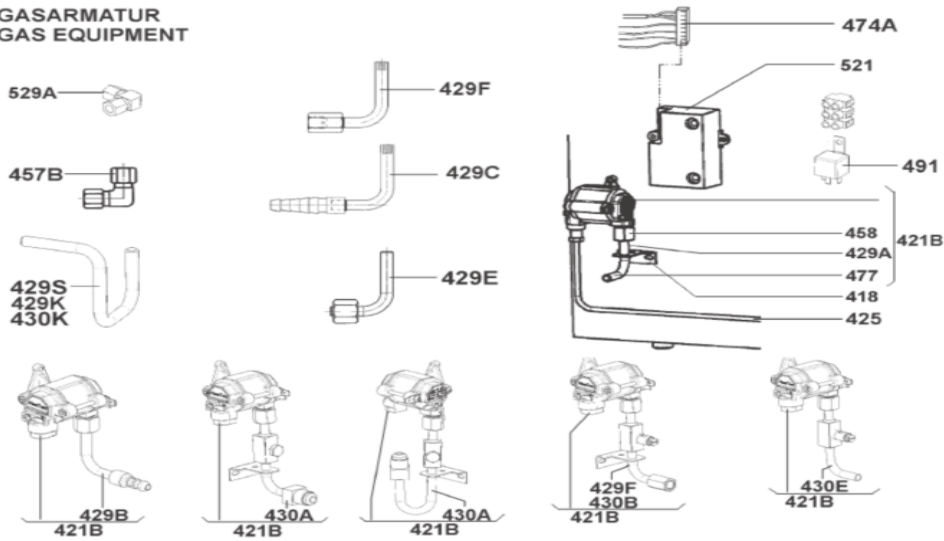

RM7601L – ARMATURE / FITTING

GASARMATUR GAS EQUIPMENT