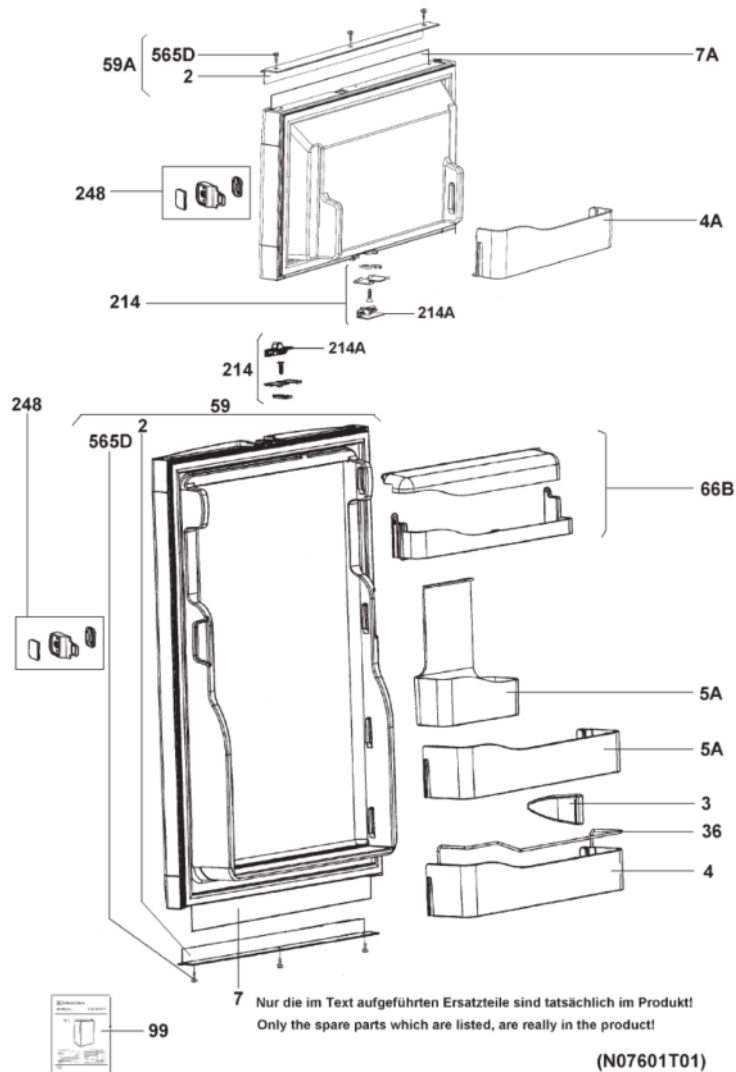

## RM7601L – Door

IDENT	DESCRIPTION	LS PART NUMBER
2	COVER LEGDE	2412880003
3	BOTTLE SHELF	IC10372
4	BOTTOM SHELF	IC10367D
4A	FREEZER SHELF	3850595020
5A	MIDDLE SHELF	IC10378
7	DECORATED PLATE	2412113314
36	BOTTLE HOLDER	IC10367E
59	COMPLETE DOOR	2412384600
59A	FREEZER DOOR	2412384402
66B	SHELF	IC10377
99	OPERATING INSTRUCTIONS	8226100389
214	COMPLETE DOOR LOCK	2412757607
214A	SLIDER, DOOR LOCK	2412883908
565D	COUNTERSUNK-HEAD SCREW	7296279016

# RM7601L - CABINET

Nur die im Text aufgeführten Ersatzteile sind tatsächlich im Produkt!  
 Only the spare parts which are listed, are really in the product!

(N07601G01)

<b>INDENT</b>	<b>DESCRIPTION</b>	<b>LS PART NUMBER</b>
67	SALAD BOX	IC10355A
202	HINGE, UPPER RIGHT	2412096204
203	HINGE, UPPER LEFT	HI10392
204	HINGE, LOWER RIGHT	HI10390
205	HINGE, LOWER LEFT	HI10391
206	SCREW	HI10382
207	SCREW	HI10383
215D	FOOT, BLACK	2923297028
216	HOSE, 8MM	2923346056
220	REAR-EVAPORATOR, COMPLETE	2412948008
221	COVER, REAR EVAPORATOR	2926234242
229A	GRATING BOTTOM	IC100377
229C	GRATING ABOVE	2412943108
229J	GRATING, FREEZER COMPARTMENT	2412943207
234	ICE TRAY	IC10305
239	BRACKET, DOOR LOCK, CABINET	2412884518
240	LIGHTING COMPLETE	2951641220
241	LAMP, 5W, 12V	EL10294D
244	STRIP	2923842013
257A	RIVET, BLACK PLASTIC	2926566007
272	COVER LEDGE, COMPLETE	2923842518
275	COVER CAP	2951221031
281	LIGHTING COMPLETE	EL10294A
286	SCREW	2926544004
292	SPARES	2412743110
304	SENSOR, COMPLETE, LIGHTING	2951381009
328	FUSE, GRATING	MI10472
329A	FIXING, RIGHT, GRATING	MI10473
329B	FIXING, LEFT, GRATING	MI10473A
528	HINGE, CENTRAL	2412954105
565D	COUNTERSUNK-HEAD SCREW	7296279016
565K	BOLT, TORX	2951230008
565V	C3, 9 x 13	2924417021