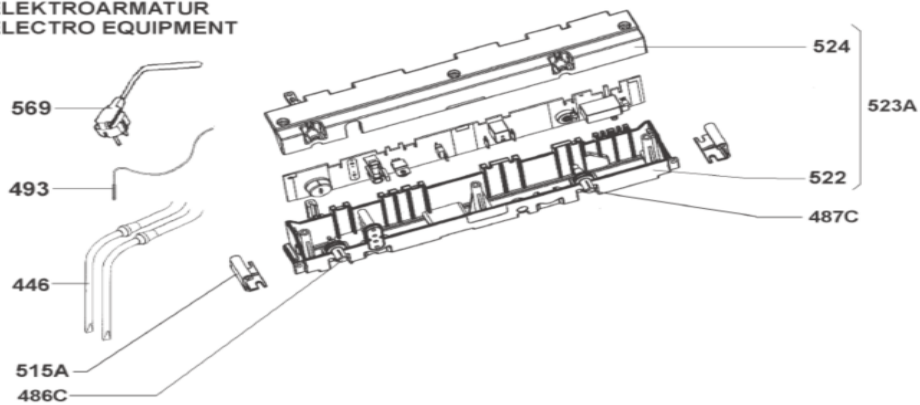

ELEKTROARMATUR ELECTRO EQUIPMENT

Nur die im Text aufgeführten Ersatzteile sind tatsächlich im Produkt!
Only the spare parts which are listed, are really in the product!

(N7601AR01)

INDENT	DESCRIPTION	LS PART NUMBER
	CONNECTION WIRING, ELECTRONIC	2412796035
418	HALTEWINKEL GASANSCHL – ROHR	CONTACT LS
421B	GAS VALVE WITH GAS CONNECTION	2412798312
425	GAS INLET PIPE, COMPLETE	2412593804
429A	GAS CONNECTION	2412423606
446	HEATER, 230V / 190W	2412966505
446	HEATER, 12V / 170W	2412968105
458	M14 x 1,5	2927903100
474A	CONNECTION WIRING, BURNER CONTROL	2412796407
477	FILTER	GR10020
486C	SHAFT SELECTOR SWITCH	2412784304
487C	SHAFT, TEMPERATURE	2412785103
491	RELAY, 12V / 30A	2952089007
493	TEMPERATURE PROBE, COMPLETE	2952248702
515A	FIXING ANGLE, FOR ELECTRONIC	2412786002
521	BURNER CONTROL DEVICE	2412789303
522	CABINET, LOWER PART, ELECTRONIC	2412769008
523A	ELECTRONIC ASSEMBLY, COMPLETE	2412771103
524	CABINET, TOP PART, ELECTRONIC	2412770006
569	CONNECTION WIRING	2106424233