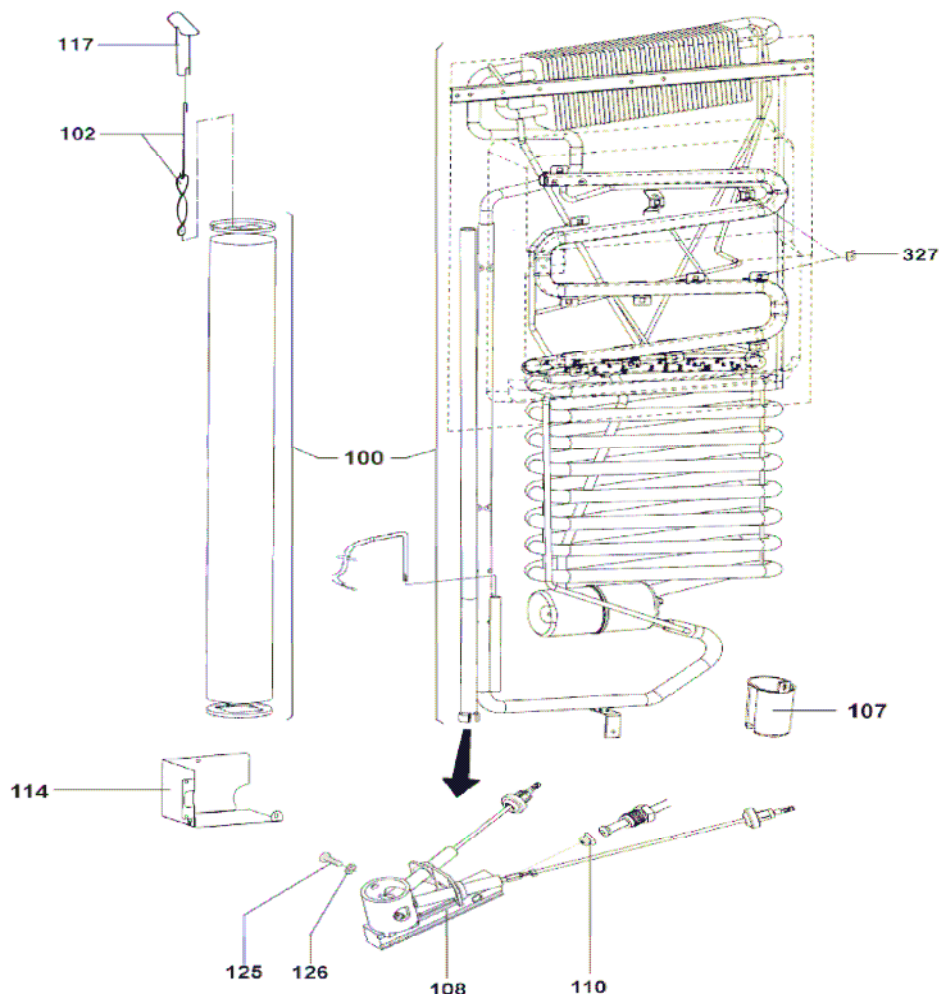

RM7601L – COOLING UNIT

Nur die im Text aufgeführten Ersatzteile sind tatsächlich im Produkt!
Only the spare parts which are listed, are really in the product!

(N7601AG01)

INDENT	DESCRIPTION	LS PART NUMBER
100	COOLING UNIT SERVICE	2952976302
102	BAFFLE	FC10118
103	MANTLE, COOKER INSULATION	2934036019
104	INSULATION	2926680113
104	INSULATION	2926680139
105	LID	GB10693
106	LID, LOWER	GB10694
106A	FLAP	2933557007
107	TRAY	2923320002
108	BURNER, WITHOUT NOZZLE SERVICE	2412802817
110	NOZZLE	JB10049
114	SPARES	2412559607
117	T-PIECE, COMPLETE	2952444400
126	WASHER	2926559036
327	FASTENER HINGE	2106626001