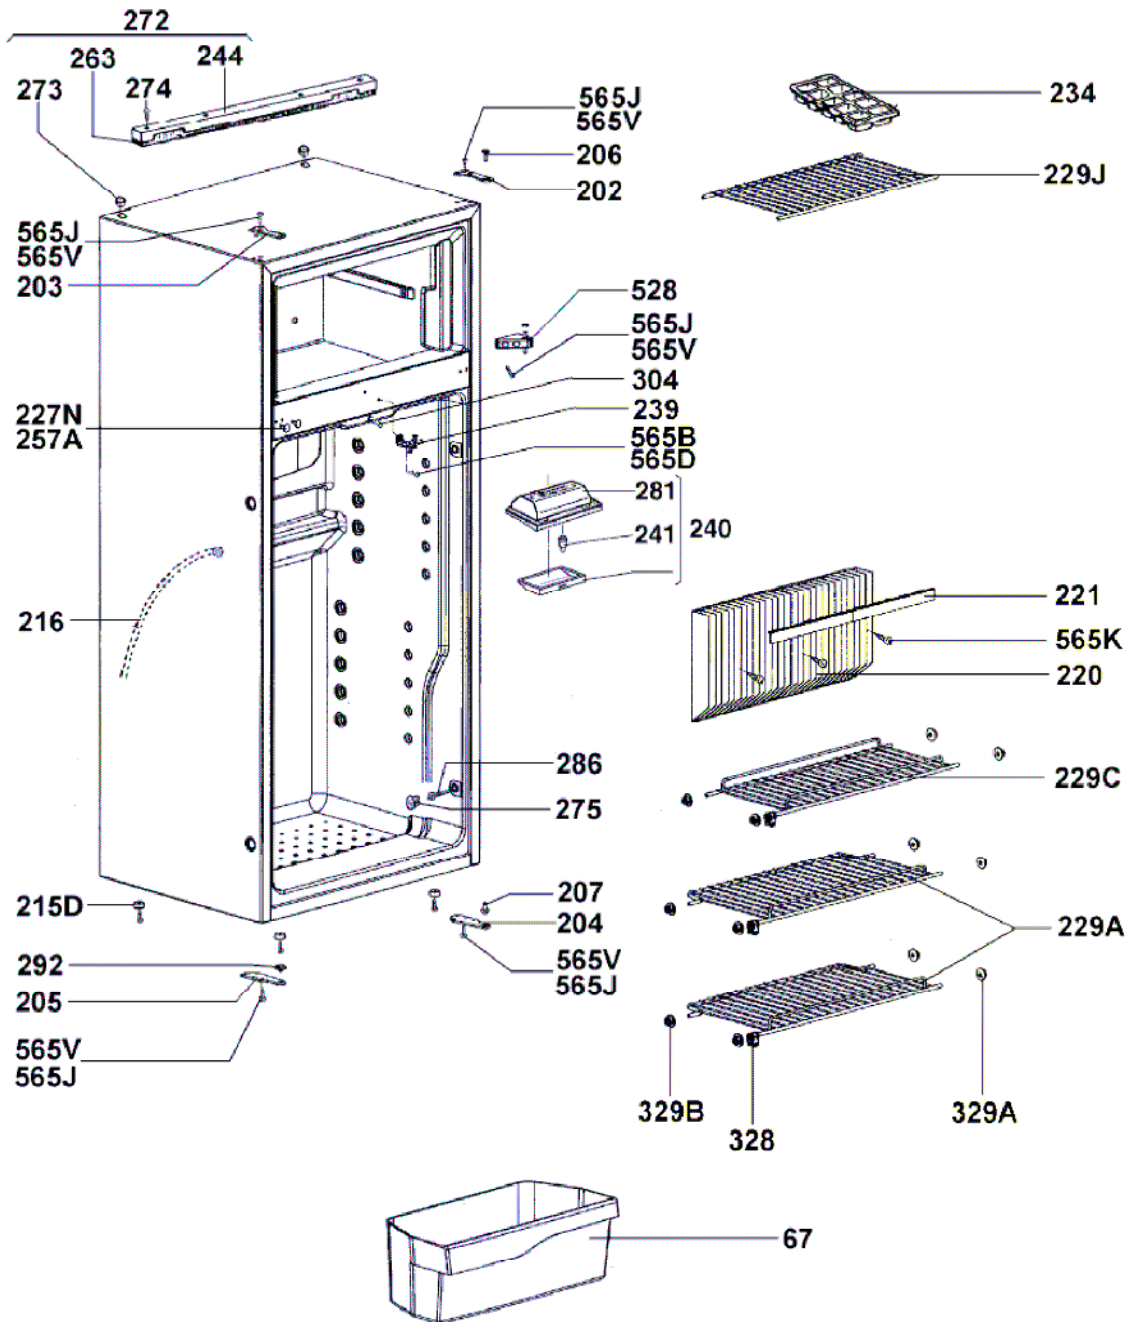

## RM7601L – Door

IDENT	DESCRIPTION	LS PART NUMBER
2	COVER LEGDE	2412880003
3	BOTTLE SHELF	IC10372
4	BOTTOM SHELF	IC10367D
4A	FREEZER SHELF	3850595020
5A	MIDDLE SHELF	IC10378
7	DECORATED PLATE	2412113314
36	BOTTLE HOLDER	IC10367E
59	COMPLETE DOOR	2412384600
59A	FREEZER DOOR	2412384402
66B	SHELF	IC10377
99	OPERATING INSTRUCTIONS	8226100389
214	COMPLETE DOOR LOCK	2412757607
214A	SLIDER, DOOR LOCK	2412883908
565D	COUNTERSUNK-HEAD SCREW	7296279016

# RM7601L - CABINET

Nur die im Text aufgeführten Ersatzteile sind tatsächlich im Produkt!  
 Only the spare parts which are listed, are really in the product!

(N07601G01)

<b>INDENT</b>	<b>DESCRIPTION</b>	<b>LS PART NUMBER</b>
67	SALAD BOX	IC10355A
202	HINGE, UPPER RIGHT	2412096204
203	HINGE, UPPER LEFT	HI10392
204	HINGE, LOWER RIGHT	HI10390
205	HINGE, LOWER LEFT	HI10391
206	SCREW	HI10382
207	SCREW	HI10383
215D	FOOT, BLACK	2923297028
216	HOSE, 8MM	2923346056
220	REAR-EVAPORATOR, COMPLETE	2412948008
221	COVER, REAR EVAPORATOR	2926234242
229A	GRATING BOTTOM	IC100377
229C	GRATING ABOVE	2412943108
229J	GRATING, FREEZER COMPARTMENT	2412943207
234	ICE TRAY	IC10305
239	BRACKET, DOOR LOCK, CABINET	2412884518
240	LIGHTING COMPLETE	2951641220
241	LAMP, 5W, 12V	EL10294D
244	STRIP	2923842013
257A	RIVET, BLACK PLASTIC	2926566007
272	COVER LEDGE, COMPLETE	2923842518
275	COVER CAP	2951221031
281	LIGHTING COMPLETE	EL10294A
286	SCREW	2926544004
292	SPARES	2412743110
304	SENSOR, COMPLETE, LIGHTING	2951381009
328	FUSE, GRATING	MI10472
329A	FIXING, RIGHT, GRATING	MI10473
329B	FIXING, LEFT, GRATING	MI10473A
528	HINGE, CENTRAL	2412954105
565D	COUNTERSUNK-HEAD SCREW	7296279016
565K	BOLT, TORX	2951230008
565V	C3, 9 x 13	2924417021

## RM7601L – ARMATURE / FITTING