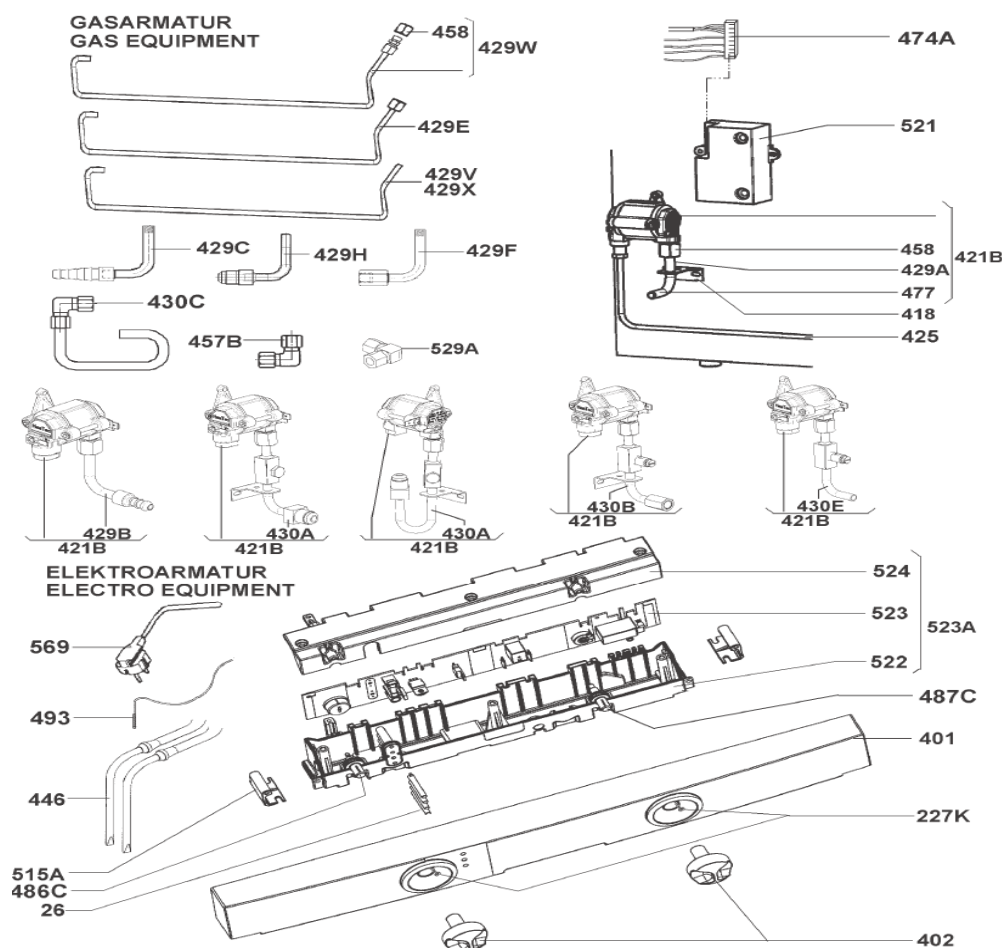

RM7401L DOOR

IDENT	DESCRIPTION	LS PART NUMBER
2	COVER LEDGE, DOOR	2412880003
3	BOTTLE SHELF	IC10372
4	BOTTOM SHELF	IC10367D
5A	MIDDLE SHELF	IC10378
36	BOTTLE SHELF DIVIDER	IC10367E
59	DOOR	D10725
66B	SHELF	IC10377
67	SALAD BOX	IC10366
99	OPERATING INSTRUCTIONS	8226100025
214	DOOR LOCK COMPLETE	TR10424
214A	SLIDER, DOOR LOCK	2413272002
565D	COUNTERSUNK – HEAD SCREW	7296279016

RM7401L GAS / ARMATURE

Nur die im Text aufgeführten Ersatzteile sind tatsächlich im Produkt!
Only the spare parts which are listed, are really in the product!

INDENT	DESCRIPTION	LS PART NUMBER
	CONNECTION WIRING, ELECTRONIC	2412796035
026	LIGHT CONDUCTOR, CONTROL PANEL	2412788503
401	CONTROL PANEL, PLASTIC	2412933109
402	TURNING KNOB	CK10527
418	FIXING BRACKET	2926202009
421B	GAS VAVLE WITH GAS CONNECTION	2412798312
425	GS INLET PIPE	2412593507
429A	GAS CONNECTION	2412423606
446	HEATER SERVICE, 12V / 130W	EL10295A
446	HEATER, 235V / 135W	2413229408
458	M14 x 1,5	2927903100
474A	CONNECTION WIRING, BURNER	2412796308
477	FILTER	GR10020
486C	SHAFT, SELECTOR SWITCH, LIGHT	2412784304
487C	SHAFT, TEMPERATURE, YELLOW	2412785103
493	TEMPERATURE PROBE	2952248504
515A	FIXING ANGLE	2412786002
521	BURNER CONTROL DEVICE	2412789303
522	CABINET LOWER PART, ELECTRONIC	2412769008
523A	ELECTRONIC COMPLETE	2412771103
524	CABINET TOP PART, ELECTRONIC	2412770006
569	SUPPLY CABLE, WITHOUT PLUG	2925849131