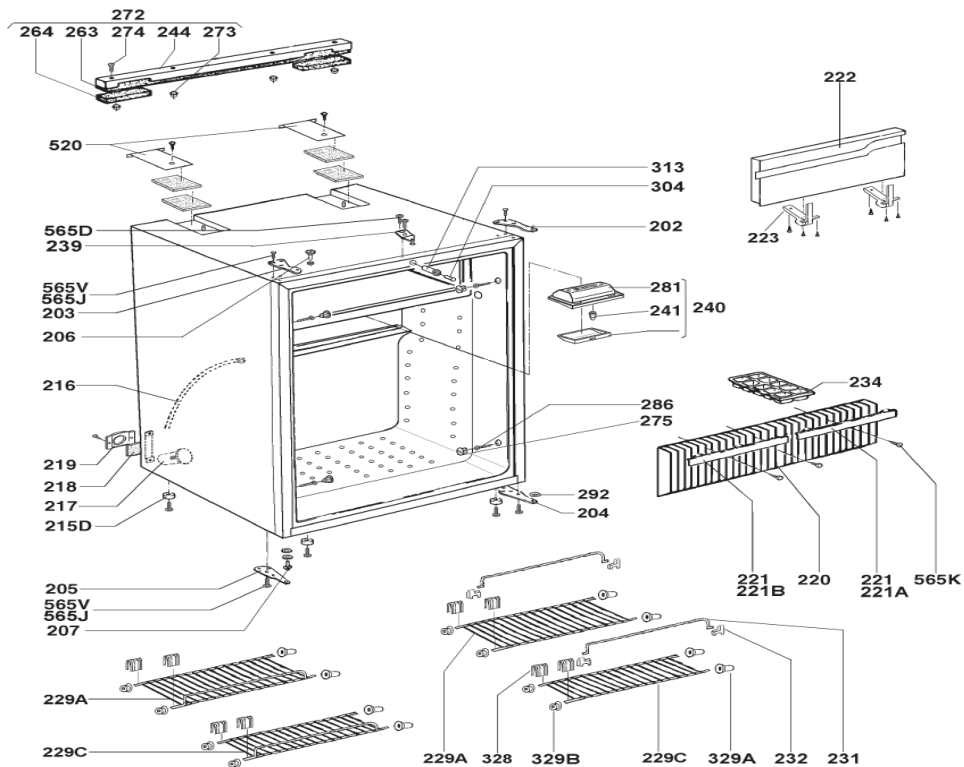

RM7401L DOOR

IDENT	DESCRIPTION	LS PART NUMBER
2	COVER LEDGE, DOOR	2412880003
3	BOTTLE SHELF	IC10372
4	BOTTOM SHELF	IC10367D
5A	MIDDLE SHELF	IC10378
36	BOTTLE SHELF DIVIDER	IC10367E
59	DOOR	D10725
66B	SHELF	IC10377
67	SALAD BOX	IC10366
99	OPERATING INSTRUCTIONS	8226100025
214	DOOR LOCK COMPLETE	TR10424
214A	SLIDER, DOOR LOCK	2413272002
565D	COUNTERSUNK – HEAD SCREW	7296279016

RM7401L CABINET

Nur die im Text aufgeführten Ersatzteile sind tatsächlich im Produkt!
Only the spare parts which are listed, are really in the product!

(N07400G01)

INDEN	DESCRIPTION	LS PART NUMBER
202	HINGER UPPER RIGHT	2412096204
203	HINGE UPPER LEFT	HI10329
204	HINGE LOWER RIGHT	HI10390
205	HINGE LOWER LEFT	HI10391
206	SCREW	HI10382
207	SCREW	HI10383
215D	FOOT, BLACK	2923297028
216	HOSE, 8MM	2923346056
220	REAR-EVAPORATOR, COMPLETE	2412606408
221	CANOPY, REAR-EVAPORATOR	2926235140
222	EVAPORATOR FLAP, COMPLETE	IC10369
223	HINGE, COMPLETE EVAPORATOR FLAP	HI10387
229A	GRATING WITH BRACKET	2413222403
229C	GRATING ABOVE BRACKET	2413222502
231	BRACKET GRATING	IC10362A
232	HOLDER BRACKET, GRATING	MI10471
234	ICE TRAY	IC10305
239	BRACKET, DOOR LOCK, CABINET	TR10424A
240	LIGHTING COMPLETE	2951641220
241	LAMP, 12V, 5W	EL10294D
275	COVER CAP, FIXING	2951221031
281	LIGHTING COMPLETE	EL10294A
286	SCREW	2926544004
292	SPARES	2412743110
304	SPARES	2951380506
313	PROBE	2951379110
328	FUSE, GRATING	MI10472
329A	FIXING RIGHT, GRATING	MI10473
329B	FIXING LEFT, GRATING	MI10473A
520	CANOPY, CABLE GROMMET	2412095008
565D	COUNTERSUNK- HEAD SCREW	7296279016
565K	BOLT, TORX	2951230008