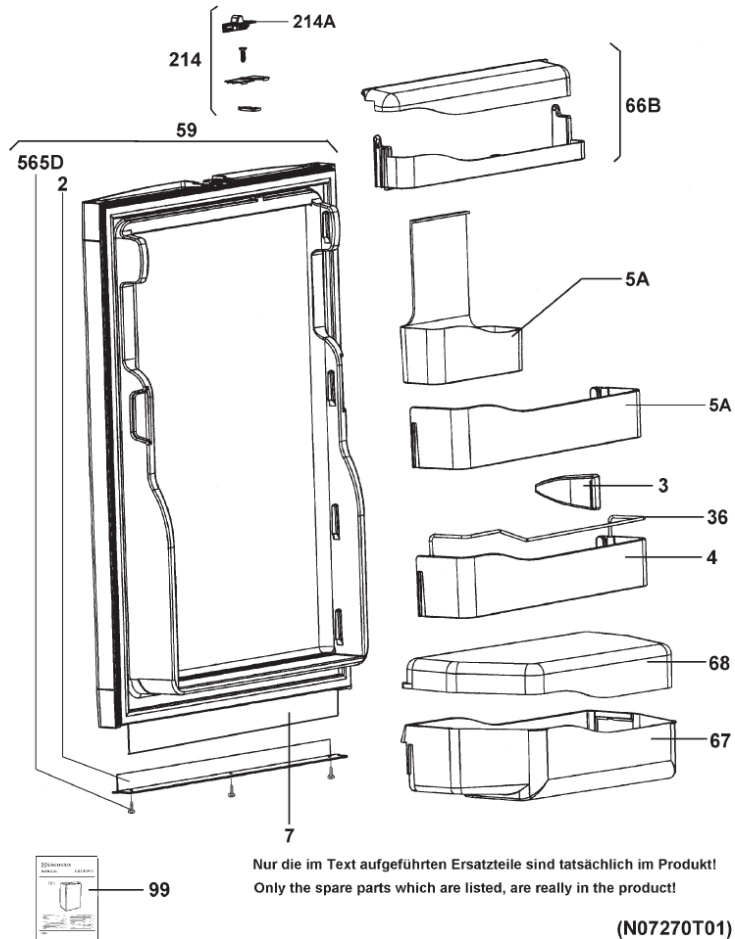

RM7401L DOOR

IDENT	DESCRIPTION	LS PART NUMBER
2	COVER LEDGE, DOOR	2412880003
3	BOTTLE SHELF	IC10372
4	BOTTOM SHELF	IC10367D
5A	MIDDLE SHELF	IC10378
36	BOTTLE SHELF DIVIDER	IC10367E
59	DOOR	D10725
66B	SHELF	IC10377
67	SALAD BOX	IC10366
99	OPERATING INSTRUCTIONS	8226100025
214	DOOR LOCK COMPLETE	TR10424
214A	SLIDER, DOOR LOCK	2413272002
565D	COUNTERSUNK – HEAD SCREW	7296279016

RM7401L CABINET

Nur die im Text aufgeführten Ersatzteile sind tatsächlich im Produkt!
Only the spare parts which are listed, are really in the product!

(N07400G01)

INDEN	DESCRIPTION	LS PART NUMBER
202	HINGER UPPER RIGHT	2412096204
203	HINGE UPPER LEFT	HI10329
204	HINGE LOWER RIGHT	HI10390
205	HINGE LOWER LEFT	HI10391
206	SCREW	HI10382
207	SCREW	HI10383
215D	FOOT, BLACK	2923297028
216	HOSE, 8MM	2923346056
220	REAR-EVAPORATOR, COMPLETE	2412606408
221	CANOPY, REAR-EVAPORATOR	2926235140
222	EVAPORATOR FLAP, COMPLETE	IC10369
223	HINGE, COMPLETE EVAPORATOR FLAP	HI10387
229A	GRATING WITH BRACKET	2413222403
229C	GRATING ABOVE BRACKET	2413222502
231	BRACKET GRATING	IC10362A
232	HOLDER BRACKET, GRATING	MI10471
234	ICE TRAY	IC10305
239	BRACKET, DOOR LOCK, CABINET	TR10424A
240	LIGHTING COMPLETE	2951641220
241	LAMP, 12V, 5W	EL10294D
275	COVER CAP, FIXING	2951221031
281	LIGHTING COMPLETE	EL10294A
286	SCREW	2926544004
292	SPARES	2412743110
304	SPARES	2951380506
313	PROBE	2951379110
328	FUSE, GRATING	MI10472
329A	FIXING RIGHT, GRATING	MI10473
329B	FIXING LEFT, GRATING	MI10473A
520	CANOPY, CABLE GROMMET	2412095008
565D	COUNTERSUNK- HEAD SCREW	7296279016
565K	BOLT, TORX	2951230008