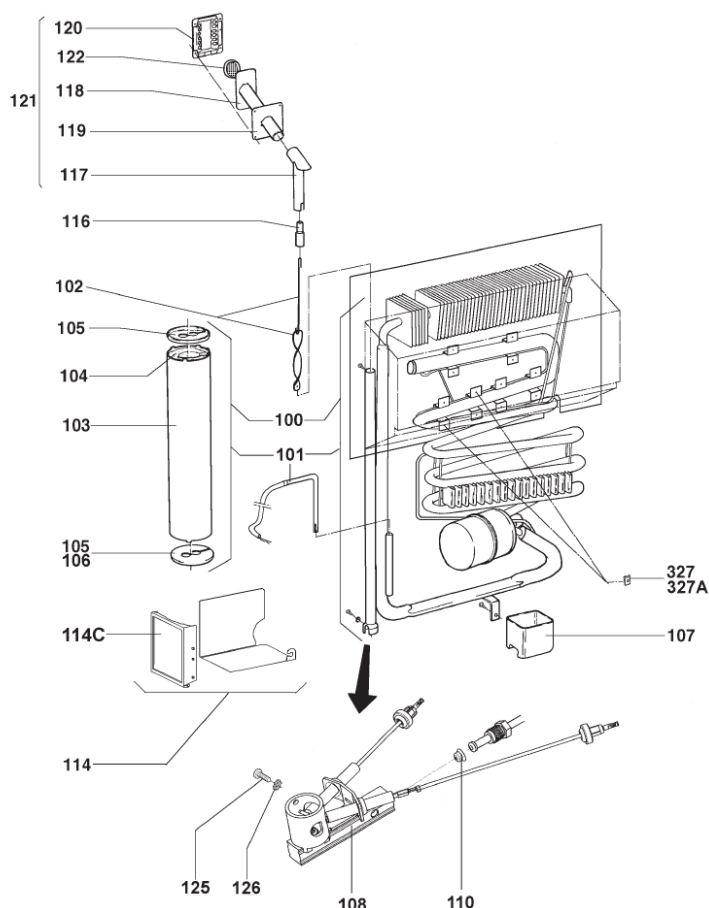

RM7401L

Nur die im Text aufgeführten Ersatzteile sind tatsächlich im Produkt!
Only the spare parts which are listed, are really in the product!

INDENT	DESCRIPTION	LS PART NUMBER
100	COOLING UNIT COMPLETE	CONTACT LS
102	BAFFLE	2926212206
103	COAT	2924082304
104	INSULATION	2926680113
105	LID	GB10693
107	EVAPORATION TRAY	2926019304
108	BURNER, WITHOUT NOZZLE SERVICE	2412802817
110	JET 43	JB10070
114	SPARES	2412559607
114C	FIXING COVER, GAS BURNER	2925057107
116	CONNECTING PIECE	FC10116
117	T-PIECE, COMPLETE	2952444400
122	LID	2935667002
126	WASHER	2926559036
327	FASTENER HINGER	2106626001