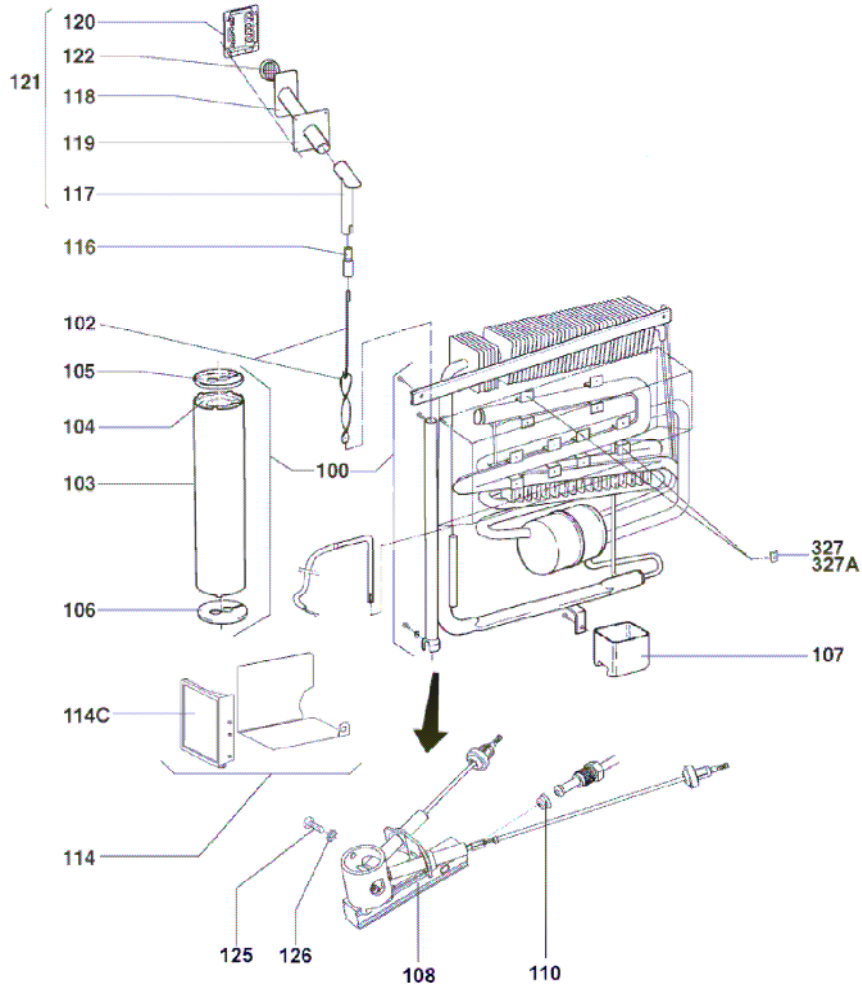

RM7391L – Cooling Generator

Nur die im Text aufgeführten Ersatzteile sind tatsächlich im Produkt!
Only the spare parts which are listed, are really in the product!

INDENT	DESCRIPTION	LS PART NUMBER
100	COOLING UNIT, COMPLETE	2412282200
102	BAFFLE	FC10115
103	COAT	GB10691
104	INSULATION	2926680139
105	LID	GB10693
106	LOWER, LID	GB10694
107	EVAPORATION TRAY	2926019304
108	BURNER, WITHOUT NOZZLE SERVICE	2412802817
110	BURNER JET, NR 45	JB10058
114	SPARES	2412559607
114C	FIXING, COVER, GAS BURNER	2925057206
117	T-PIECE, COMPLETE	2952444400
118	EXHAUST PIPE	FC10119
121	EXHAUST PIPE, ASSY	2935872206
122	LID	FC10123
126	WASHER	2926559036
327	FASTENER HINGE	2106626001