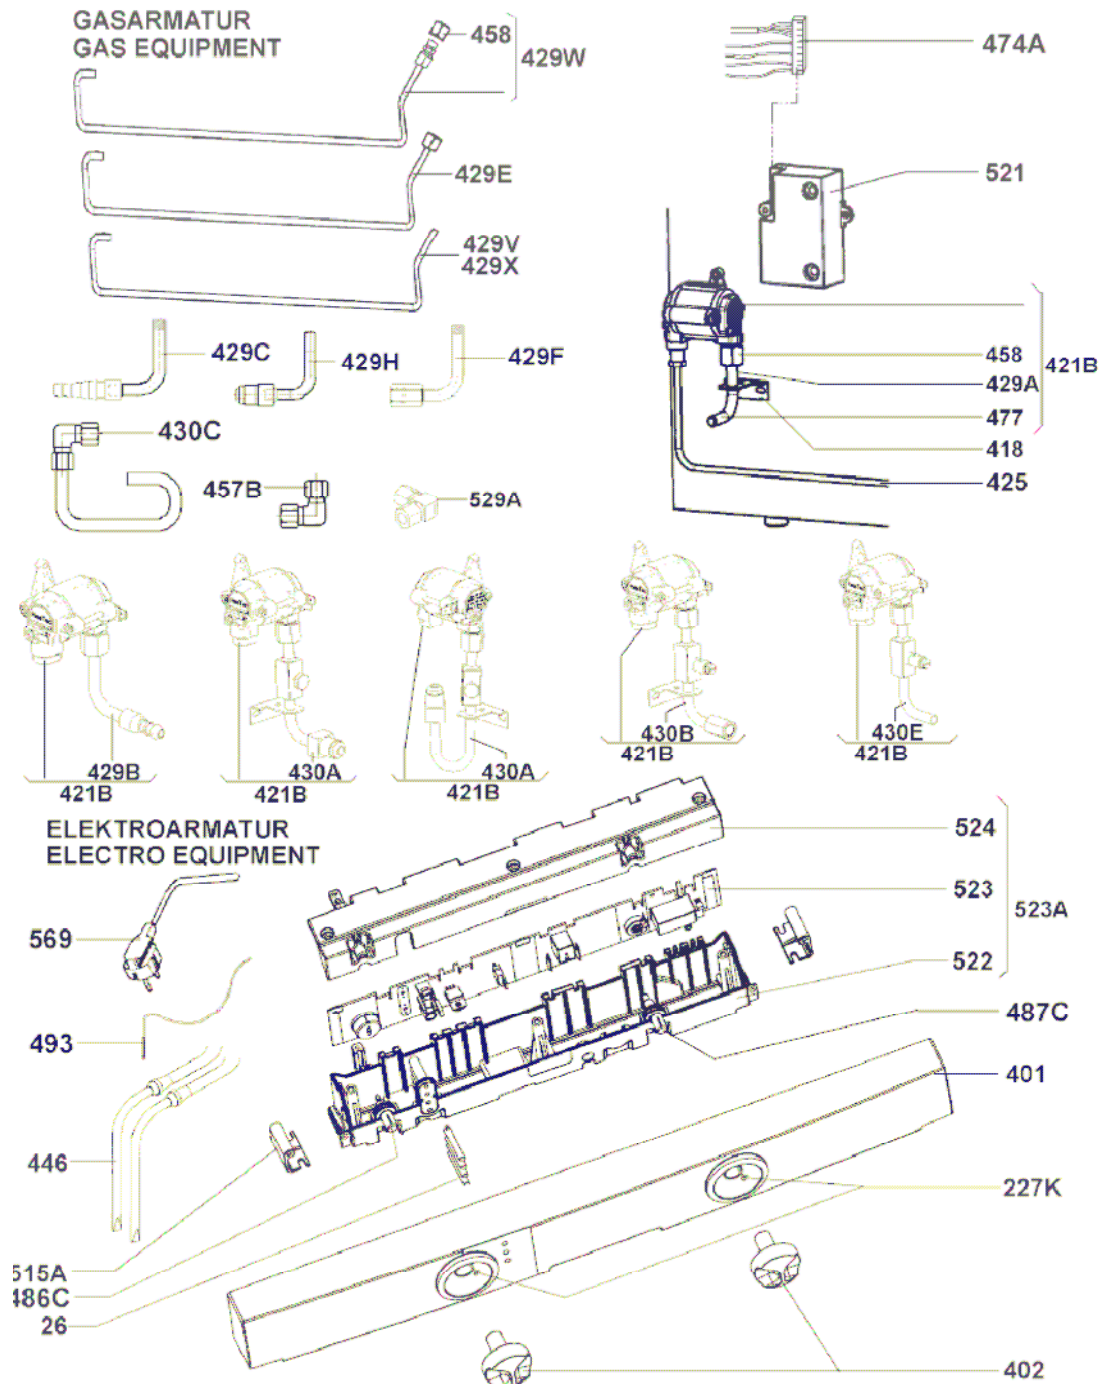

RM7391L – Armature / Fitting

Nur die im Text aufgeführten Ersatzteile sind tatsächlich im Produkt!
Only the spare parts which are listed, are really in the product!

IDENT	DESCRIPTION	LS PART NUMBER

	CONNECTION WIRING, ELECTRONIC	2412796035
026	LIGHT CONDUCTOR	2412788511
401	CONTROL PANEL	2412933505
402	TURNING KNOB	2412787208
418	SPARES	2926202009
421B	GAS VALVE, WITH GAS CONNECTION	2412798312
425	GAS INLET PIPE, COMPLETE	2412593804
430C	GAS CONNECTION, SWIFT	2412301554
446	HEATING ELEMENT	EL10259
446	HEATER, 235V / 125W	EL10310
458	M14x 1,5	2927903100
474A	CONNECTION WIRING, BURNER CONTROL	2412796308
477	FILTER	GR10020
486C	SHAFT, SELECTOR SWITCH	2412784304
487C	SHAFT, TEMPERATURE	2412785103
493	TEMPERATURE PROBE	2952248504
515A	FIXING ANGEL, FOR ELECTRONIC	2412786002
521	BURNER CONTROL DEVICE	2412798303
522	CABINET, LOWER PART, ELECTRONIC	2412769008
523A	PCB	2412771111
524	CABINET, TOP PART, ELECTRONIC	2412770006
569	CONNECTION, WIRING	2924094432