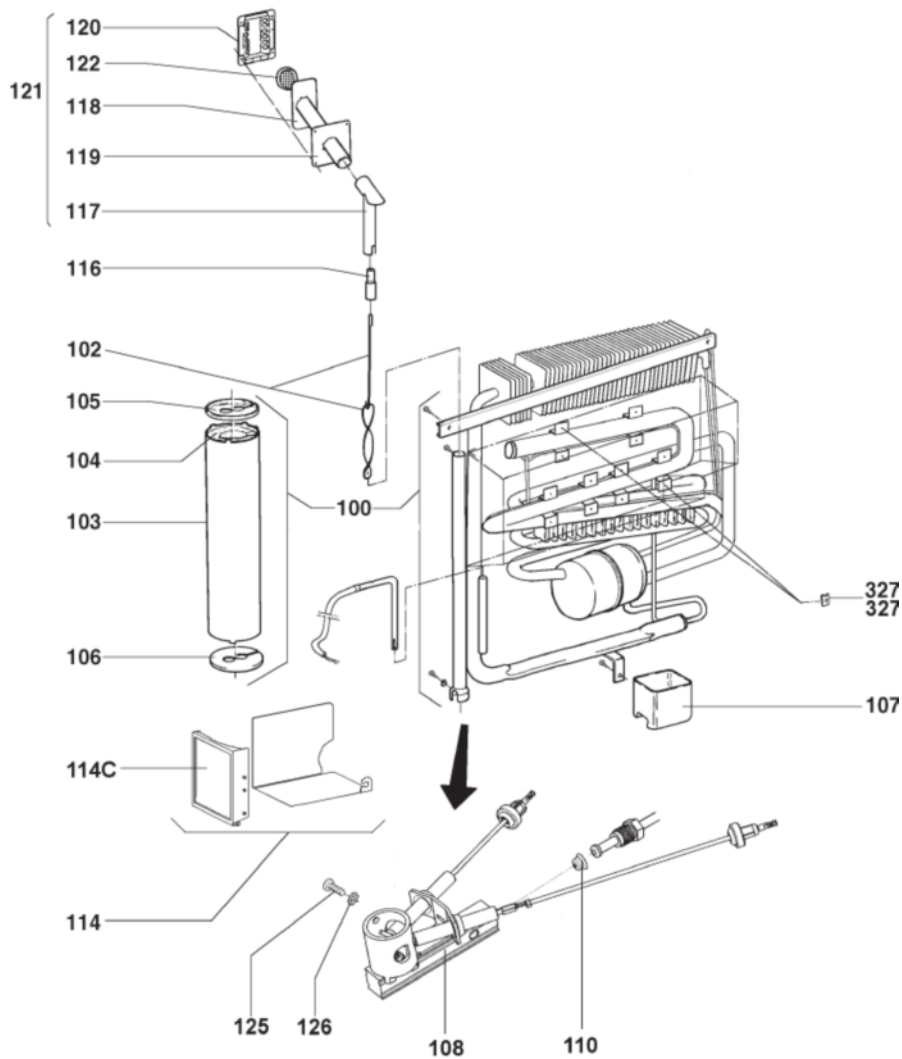

RM7371L – Cooling Generator

Nur die im Text aufgeführten Ersatzteile sind tatsächlich im Produkt!

Only the spare parts which are listed, are really in the product!

INDENT	DESCRIPTION	LS PART NUMBER
100	COOLING UNIT	2412282200
102	BAFFLE	FC10115
103	COAT	GB10691
104	INSULATION	2926680139
105	LID	GB10693
106	LID, LOWER	GB10694
107	EVAPORATION TRAY	2926019304
108	BURNER, WITHOUT NOZZLE	2412802817
110	BURNER, JET NR 45	JB10058
114	SPARES	2412559607
114C	FIXING, COVER, GAS BURNER	2925057206
117	T-PIECE, COMPLETE	2952444400
118	EXHAUST PIPE	FC10119
121	EXHAUST PIPE, ASSY	2935872206
122	LID	FC10123
126	WASHER	2926559036
327	FASTENER HINGE	2106626001