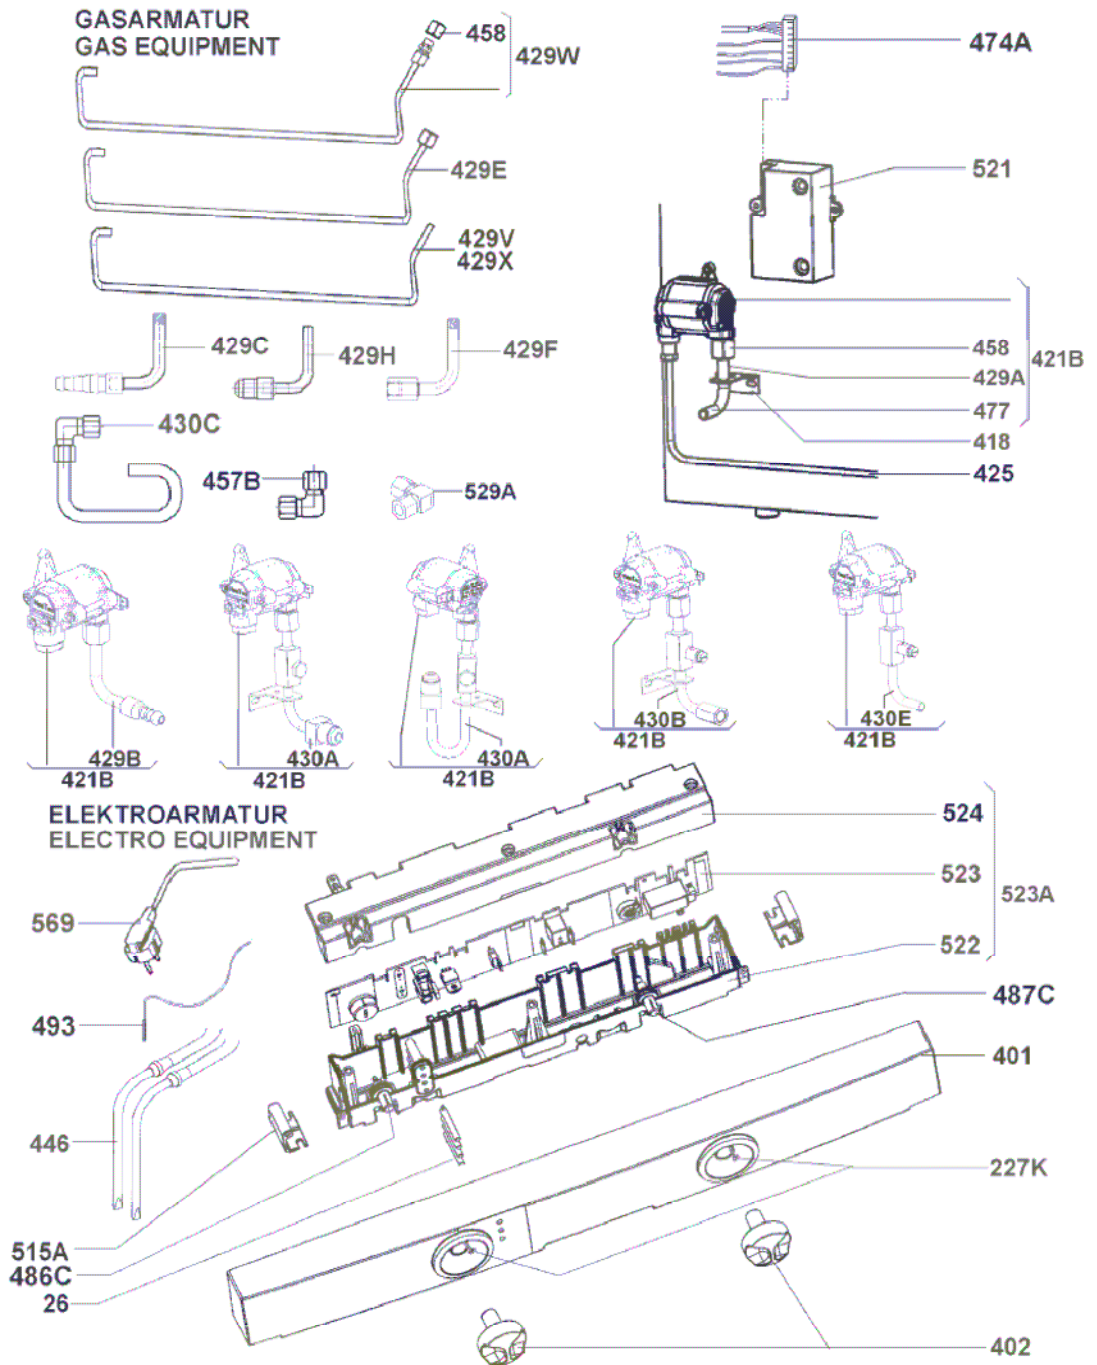

RM7371L – Armature / Fitting

Nur die im Text aufgeführten Ersatzteile sind tatsächlich im Produkt!
Only the spare parts which are listed, are really in the product!

(N7401AR01)

INDENT	DESCRIPTION	LS PART NUMBER

	CONNECTION WIRING, ELECTRONIC	2412796035
026	LIGHT CONDUCTOR, CONTROL PANEL	2412788503
401	CONTROL PANEL FASCIA	VS10583
402	TURNING KNOB	CK10527
418	SPARES	2926202009
421B	GAS VALVE, WITH GAS CONNECTION	2412798312
425	GAS INLET PIPE, COMPLETE	2412593705
430C	GAS CONNECTION, SWIFT	2412301554
446	HEATING ELEMENT	EL10259
446	HEATING ELEMENT, 235V / 125W	EL10310
458	M14x1,5	2927903100
474A	CONNECTION WIRING, BURNER CONTROL	2412796308
477	FILTER	GR10020
486C	SHAFT, SELECTOR SWITCH, LIGHT	2412784304
487C	SHAFT, TEMPERATURE	2412785103
493	TEMPERATURE PROBE	2952248504
515A	FIXING ANGLE, FOR ELECTRONIC	2412786002
521	BURNER CONTROL DEVICE	2412789303
522	CABINET, LOWER PART, ELECTRONIC	2412769008
523A	ELECTRONIC ASSY COMPLETE	2412771103
524	CABINET, TOP PART, ELECTRONIC	2412770006
569`	CONNECTION WIRING	2924094432