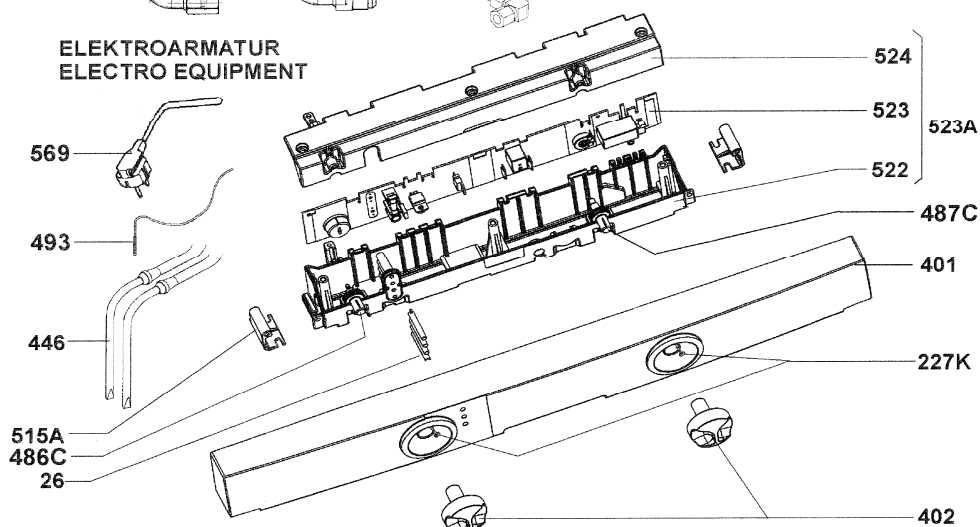

IDENT	DESCRIPTION	LS PART NUMBER
2	COVER LEDGE DOOR	CONTACT LS
3	BOTTLE SHELF DIVIDER	IC10372
4	BOTTLE SHELF	IC10363
5	SHELF FULL WIDTH	IC10367B
5A	HANGING SADDLE BAG SHELF	IC10367C
36	BOTTLE HOLDER	IC10364
59	DOOR	PRODUCTION NO REQD
66B	SHELF WITH BLUE LID	IC10363A
67	SALAD BOX BASE	IC10371A
68	SALAD BOX LID	IC10371B
214	TRAVEL CATCH	2412757607
214A	SLIDER	CONTACT LS

IDENT	DESCRIPTION	LS PART NUMBER
202	HINGE UPPER RIGHT	CONTACT LS
203	HINGE UPPER LEFT	HI10392
204	HINGE LOWER RIGHT	HI10390
205	HINGE LOWER LEFT	HI10391
207	KIT HINGE VARIABLE	CONTACT LS
215D	FOOT BLACK	CONTACT LS
216	HOSE	CONTACT LS
220	REAR EVAPORATOR	CONTACT LS
222	FREEZER DOOR	IC10365
223	HINGE ASSY	HI10387
229A	SHELF	CONTACT LS
229C	SHELF	CONTACT LS
231	UPSTAND	IC10362A
234	ICE TRAY	IC10305
239	BRACKET	CONTACT LS
275	COVER CAP	2951221031
328	FITTING SHELF	MI10472
329A	FIXING RIGHT	MI10473
329B	FIXING LEFT	MI10473A

**GASARMATUR
GAS EQUIPMENT**

**ELEKTROARMATUR
ELECTRO EQUIPMENT**

IDENT	DESCRIPTION	LS PART NUMBER
401	FASCIA	2412887404
402	TURNING KNOB GREY	2412787208
421B	VALVE GV100	2412798205
446	HEATER ELEMENT 12V / 130W	EL10295A
446	HEATER ELEMENT 240V / 125W	2952170534
474A	CONN WIRING	2412796308
477	FILTER	GR10020
486C	SHAFT SELECTOR SWITCH	CONTACT LS
487C	SHAFT TEMPERATURE	2412785004
493	TEMP PROBE	CONTACT LS
515A	FIXING ANGLE	CONTACT LS
521	ELECTRONIC IGNITER	IG10238
523A	ELECTRONIC COMP ASSY	2412771103
569	CONN WIRING	2951879739