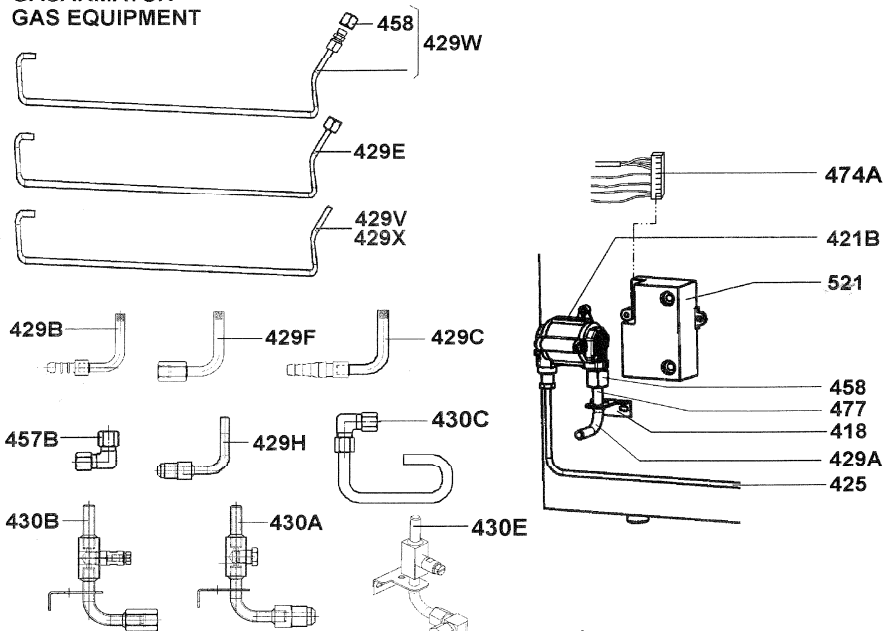

IDENT	DESCRIPTION	LS PART NUMBER
2	COVER LEDGE DOOR	CONTACT LS
3	BOTTLE SHELF DIVIDER	IC10372
4	BOTTLE SHELF	IC10363
5	SHELF FULL WIDTH	IC10367B
5A	HANGING SADDLE BAG SHELF	IC10367C
36	BOTTLE HOLDER	IC10364
59	DOOR	PRODUCTION NO REQD
66B	SHELF WITH BLUE LID	IC10363A
67	SALAD BOX BASE	IC10371A
68	SALAD BOX LID	IC10371B
214	TRAVEL CATCH	2412757607
214A	SLIDER	CONTACT LS

IDENT	DESCRIPTION	LS PART NUMBER
202	HINGE UPPER RIGHT	CONTACT LS
203	HINGE UPPER LEFT	HI10392
204	HINGE LOWER RIGHT	HI10390
205	HINGE LOWER LEFT	HI10391
207	KIT HINGE VARIABLE	CONTACT LS
215D	FOOT BLACK	CONTACT LS
216	HOSE	CONTACT LS
220	REAR EVAPORATOR	CONTACT LS
222	FREEZER DOOR	IC10365
223	HINGE ASSY	HI10387
229A	SHELF	CONTACT LS
229C	SHELF	CONTACT LS
231	UPSTAND	IC10362A
234	ICE TRAY	IC10305
239	BRACKET	CONTACT LS
275	COVER CAP	2951221031
328	FITTING SHELF	MI10472
329A	FIXING RIGHT	MI10473
329B	FIXING LEFT	MI10473A

**GASARMATUR
GAS EQUIPMENT**

**ELEKTROARMATUR
ELECTRO EQUIPMENT**

IDENT	DESCRIPTION	LS PART NUMBER
401	FASCIA	2412887404
402	TURNING KNOB GREY	2412787208
421B	VALVE GV100	2412798205
446	HEATER ELEMENT 12V / 130W	EL10295A
446	HEATER ELEMENT 240V / 125W	2952170534
474A	CONN WIRING	2412796308
477	FILTER	GR10020
486C	SHAFT SELECTOR SWITCH	CONTACT LS
487C	SHAFT TEMPERATURE	2412785004
493	TEMP PROBE	CONTACT LS
515A	FIXING ANGLE	CONTACT LS
521	ELECTRONIC IGNITER	IG10238
523A	ELECTRONIC COMP ASSY	2412771103
569	CONN WIRING	2951879739