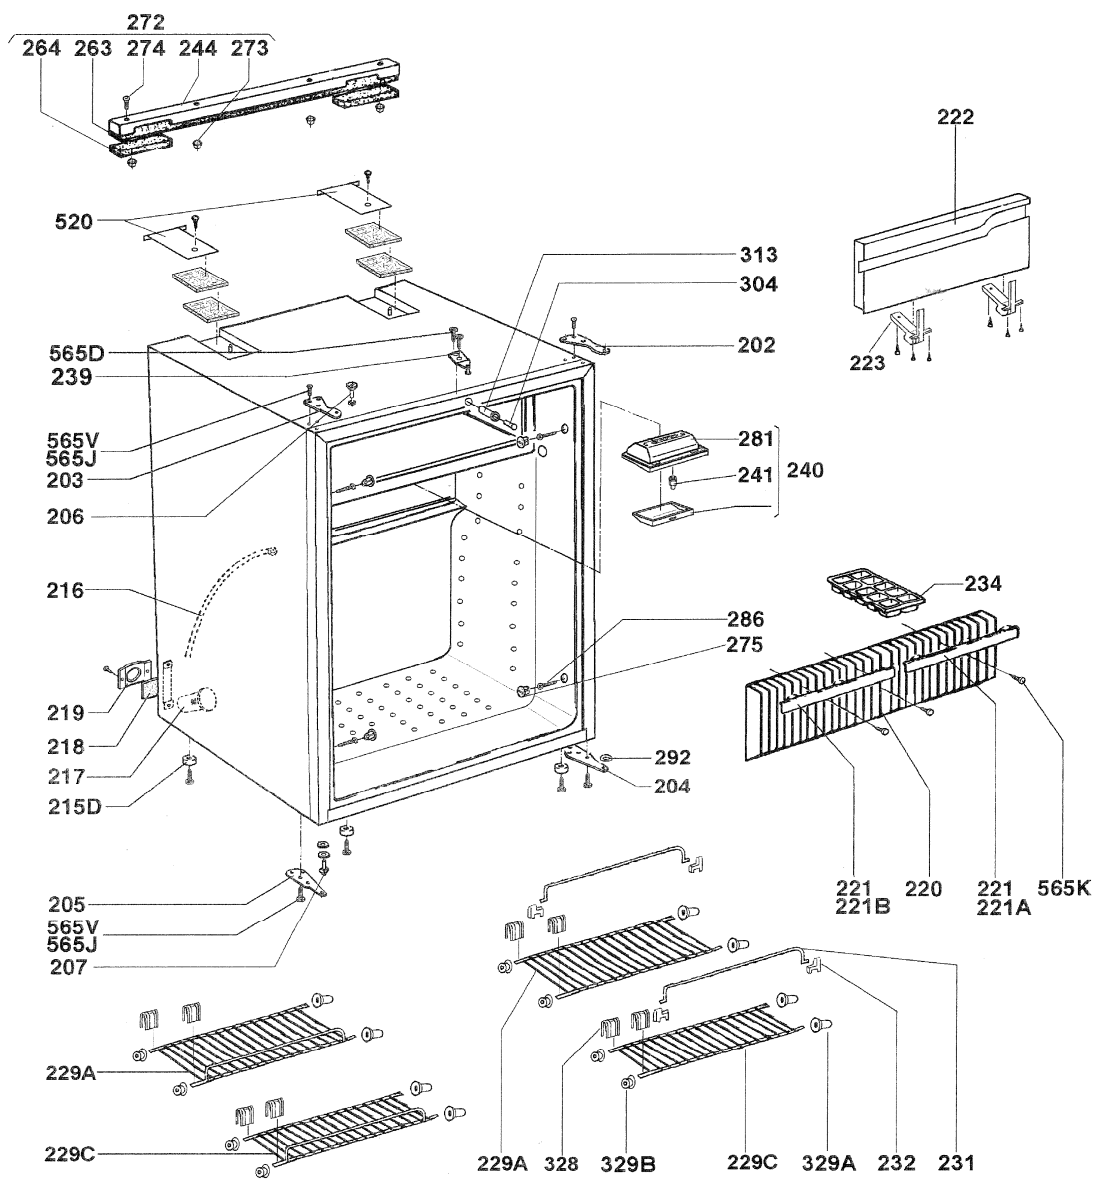

IDENT	DESCRIPTION	LS PART NUMBER
2	COVER LEDGE DOOR	CONTACT LS
3	BOTTLE SHELF DIVIDER	IC10372
4	BOTTLE SHELF	IC10363
5	SHELF FULL WIDTH	IC10367B
5A	HANGING SADDLE BAG SHELF	IC10367C
36	BOTTLE HOLDER	IC10364
59	DOOR	PRODUCTION NO REQD
66B	SHELF WITH BLUE LID	IC10363A
67	SALAD BOX BASE	IC10371A
68	SALAD BOX LID	IC10371B
214	TRAVEL CATCH	2412757607
214A	SLIDER	CONTACT LS

IDENT	DESCRIPTION	LS PART NUMBER
202	HINGE UPPER RIGHT	CONTACT LS
203	HINGE UPPER LEFT	HI10392
204	HINGE LOWER RIGHT	HI10390
205	HINGE LOWER LEFT	HI10391
207	KIT HINGE VARIABLE	CONTACT LS
215D	FOOT BLACK	CONTACT LS
216	HOSE	CONTACT LS
220	REAR EVAPORATOR	CONTACT LS
222	FREEZER DOOR	IC10365
223	HINGE ASSY	HI10387
229A	SHELF	CONTACT LS
229C	SHELF	CONTACT LS
231	UPSTAND	IC10362A
234	ICE TRAY	IC10305
239	BRACKET	CONTACT LS
275	COVER CAP	2951221031
328	FITTING SHELF	MI10472
329A	FIXING RIGHT	MI10473
329B	FIXING LEFT	MI10473A

**GASARMATUR
GAS EQUIPMENT**

**ELEKTROARMATUR
ELECTRO EQUIPMENT**

IDENT	DESCRIPTION	LS PART NUMBER
401	FASCIA	2412887404
402	TURNING KNOB GREY	2412787208
421B	VALVE GV100	2412798205
446	HEATER ELEMENT 12V / 130W	EL10295A
446	HEATER ELEMENT 240V / 125W	2952170534
474A	CONN WIRING	2412796308
477	FILTER	GR10020
486C	SHAFT SELECTOR SWITCH	CONTACT LS
487C	SHAFT TEMPERATURE	2412785004
493	TEMP PROBE	CONTACT LS
515A	FIXING ANGLE	CONTACT LS
521	ELECTRONIC IGNITER	IG10238
523A	ELECTRONIC COMP ASSY	2412771103
569	CONN WIRING	2951879739