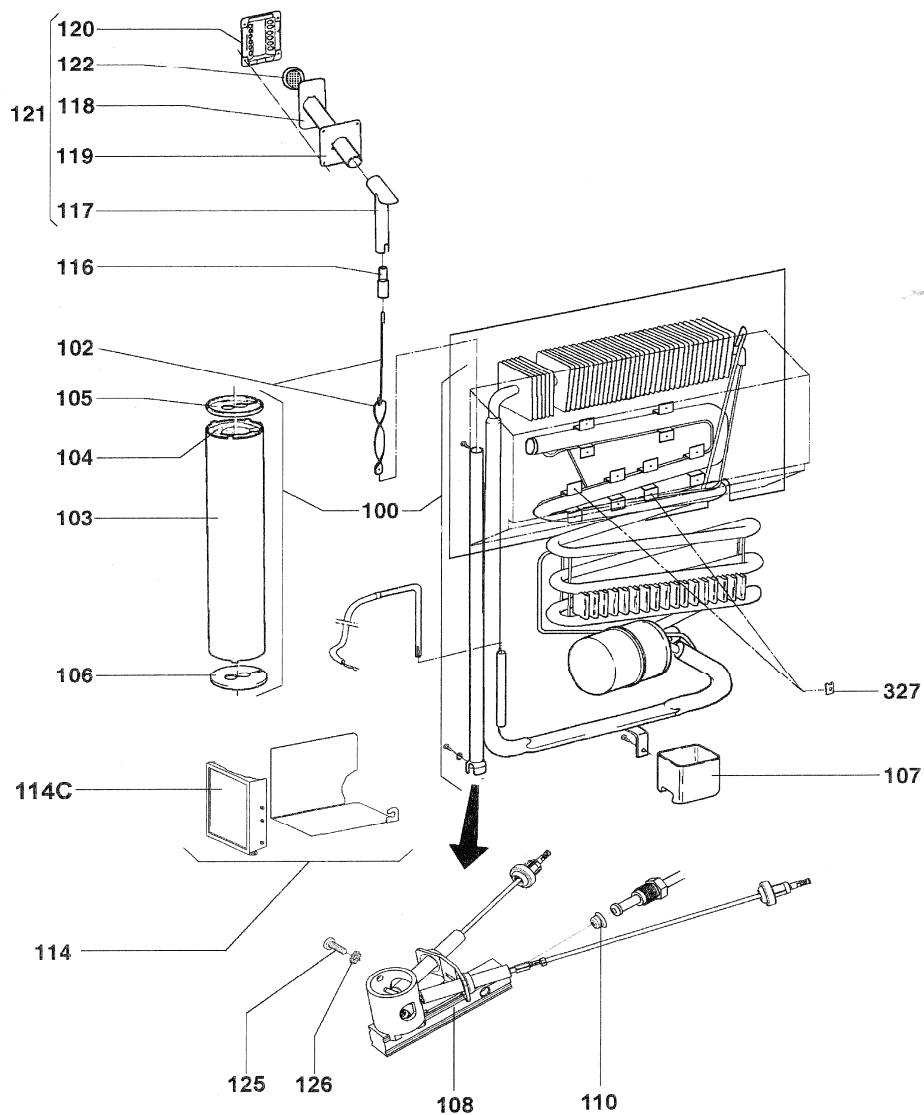

IDENT	DESCRIPTION	LS PART NUMBER
2	COVER LEDGE DOOR	CONTACT LS
3	BOTTLE SHELF DIVIDER	IC10372
4	BOTTLE SHELF	IC10363
5	SHELF FULL WIDTH	IC10367B
5A	HANGING SADDLE BAG SHELF	IC10367C
36	BOTTLE HOLDER	IC10364
59	DOOR	PRODUCTION NO REQD
66B	SHELF WITH BLUE LID	IC10363A
67	SALAD BOX BASE	IC10371A
68	SALAD BOX LID	IC10371B
214	TRAVEL CATCH	2412757607
214A	SLIDER	CONTACT LS

IDENT	DESCRIPTION	LS PART NUMBER
202	HINGE UPPER RIGHT	CONTACT LS
203	HINGE UPPER LEFT	HI10392
204	HINGE LOWER RIGHT	HI10390
205	HINGE LOWER LEFT	HI10391
207	KIT HINGE VARIABLE	CONTACT LS
215D	FOOT BLACK	CONTACT LS
216	HOSE	CONTACT LS
220	REAR EVAPORATOR	CONTACT LS
222	FREEZER DOOR	IC10365
223	HINGE ASSY	HI10387
229A	SHELF	CONTACT LS
229C	SHELF	CONTACT LS
231	UPSTAND	IC10362A
234	ICE TRAY	IC10305
239	BRACKET	CONTACT LS
275	COVER CAP	2951221031
328	FITTING SHELF	MI10472
329A	FIXING RIGHT	MI10473
329B	FIXING LEFT	MI10473A

**GASARMATUR
GAS EQUIPMENT**

**ELEKTROARMATUR
ELECTRO EQUIPMENT**

IDENT	DESCRIPTION	LS PART NUMBER
401	FASCIA	2412887404
402	TURNING KNOB GREY	2412787208
421B	VALVE GV100	2412798205
446	HEATER ELEMENT 12V / 130W	EL10295A
446	HEATER ELEMENT 240V / 125W	2952170534
474A	CONN WIRING	2412796308
477	FILTER	GR10020
486C	SHAFT SELECTOR SWITCH	CONTACT LS
487C	SHAFT TEMPERATURE	2412785004
493	TEMP PROBE	CONTACT LS
515A	FIXING ANGLE	CONTACT LS
521	ELECTRONIC IGNITER	IG10238
523A	ELECTRONIC COMP ASSY	2412771103
569	CONN WIRING	2951879739