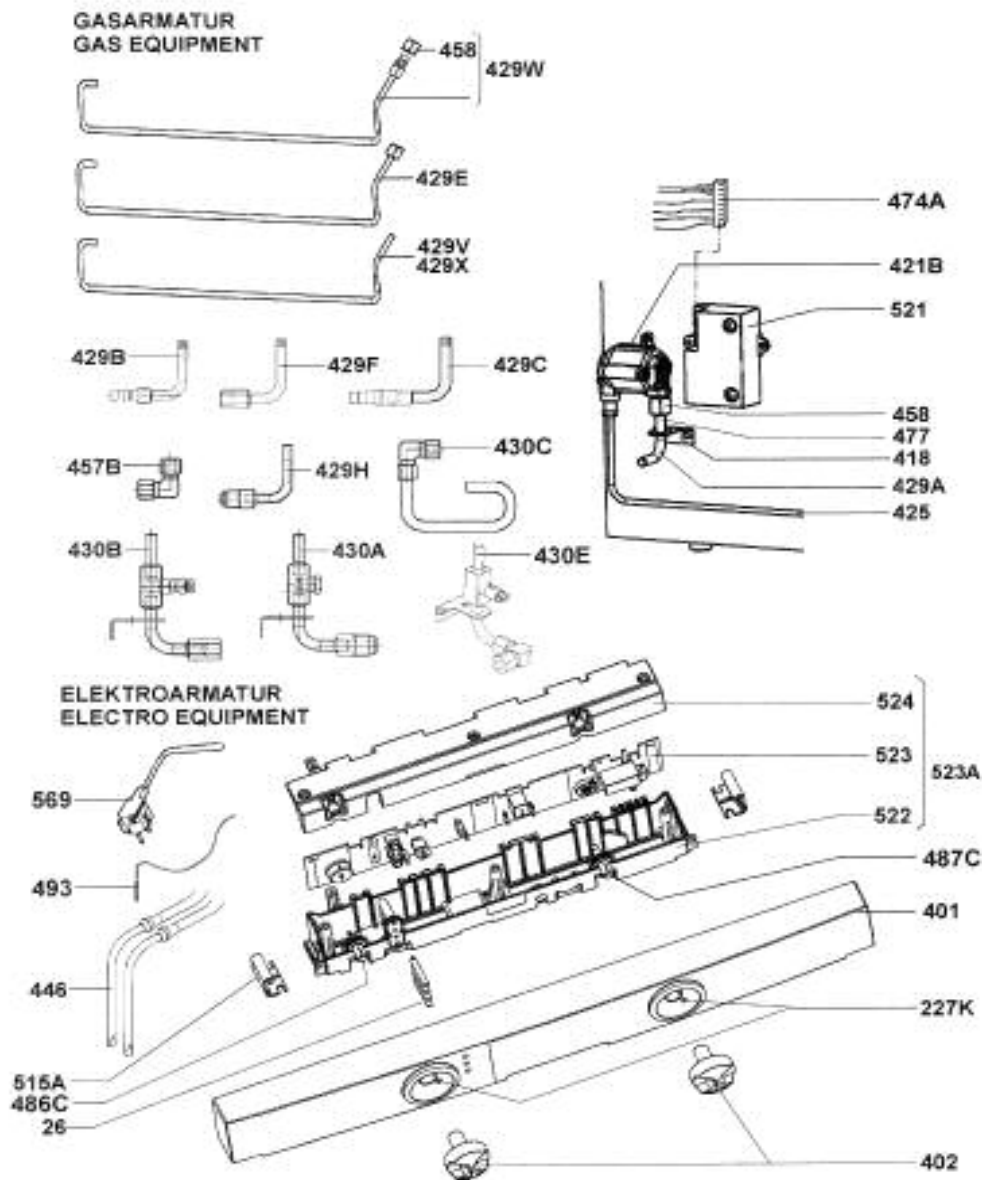

IDENT	DESCRIPTION	LS PART NUMBER
2	DOOR LEDGE COVER	2412737005
3	BOTTLE SHELF DIVIDER	IC10372
4	BOTTLE SHELF	IC10367D
5	MIDDLE SHELF	IC10367D
5A	HANGING SADDLE BAG SHELF	IC10367C
36	BOTTLE HOLDER	IC10367E
59	DOOR	PRODUCTION NO REQD
66B	SHELF WITH BLUE LID	IC10377
67	SALAD BOX BASE	IC10366
68	SALAD BOX LID	IC10367
99	OPERATING INSTRUCTIONS	8226100017
214	TRAVEL CATCH	TR10424
214A	SLIDER	2412883304
565D	CSK SCREW	7296279016

IDENT	DESCRIPTION	LS PART NUMBER
202	HINGE UPPER RIGHT	CONTACT LS
203	HINGE UPPER LEFT	HI10392
204	HINGE LOWER RIGHT	HI10390
205	HINGE LOWER LEFT	HI10391
215D	FOOT	CONTACT LS
220	REAR EVAPORATOR	CONTACT LS
221A	CANOPY	CONTACT LS
221B	CANOPY	CONTACT LS
222	FREEZER DOOR	IC10369
223	HINGE ASSY	HI10387
229A	SHELF BOTTOM	2412080208
229C	SHELF UPPER	IC10362
231	UPSTAND	IC10362A
232	HOLDER BKT	MI10471
234	ICE TRAY	IC10305
239	DOOR LOCK BRACKET	TR10424A
275	COVER CAP	2951221031
292	SPARES	CONTACT LS
328	SHELF FITTING	MI10472
329A	FIXING RIGHT	MI10473
329B	FIXING LEFT	MI10473A
520	CANOPY	CONTACT LS

IDENT	DESCRIPTION	LS PART NUMBER
26	LIGHT CONDUCTOR	CONTACT LS
401	FASCIA	2412933109
402	SELECTOR KNOB	CK10527
418	SPARES	2926202009
421B	VALVE GV100	2412798205
425	GAS INLET PIPE COMPLETE	CONTACT LS
429V	GAS CONNECTION	CONTACT LS
446	HEATING ELEMENT 12V 100W	EL10259
446	HEATING ELEMENT 240V / 125W	2952170633
474A	CONN WIRING	2412796308
477	FILTER	GR10020
486C	SHAFT SELECTOR SWITCH	2412784106
487C	SHAFT TEMPERATURE	2412785004
493	TEMPERATURE PROBE	CONTACT LS
515A	FIXING ANGLE	CONTACT LS
521	ELECTRONIC IGNITER	IG10238
523A	ELECTRONIC ASSY COMPLETE	2412771103
569	CONN WIRING	2951879739