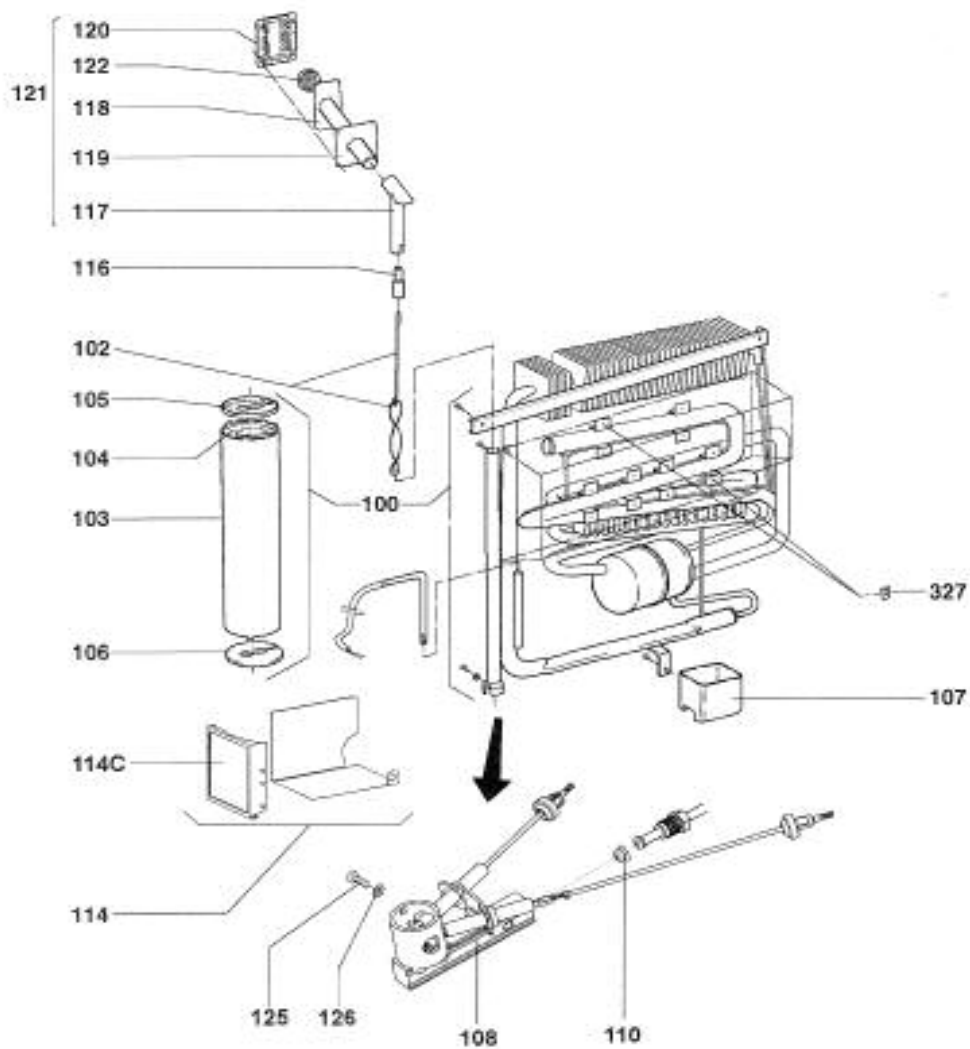

IDENT	DESCRIPTION	LS PART NUMBER
2	DOOR LEDGE COVER	2412737005
3	BOTTLE SHELF DIVIDER	IC10372
4	BOTTLE SHELF	IC10367D
5	MIDDLE SHELF	IC10367D
5A	HANGING SADDLE BAG SHELF	IC10367C
36	BOTTLE HOLDER	IC10367E
59	DOOR	PRODUCTION NO REQD
66B	SHELF WITH BLUE LID	IC10377
67	SALAD BOX BASE	IC10366
68	SALAD BOX LID	IC10367
99	OPERATING INSTRUCTIONS	8226100017
214	TRAVEL CATCH	TR10424
214A	SLIDER	2412883304
565D	CSK SCREW	7296279016

IDENT	DESCRIPTION	LS PART NUMBER
202	HINGE UPPER RIGHT	CONTACT LS
203	HINGE UPPER LEFT	HI10392
204	HINGE LOWER RIGHT	HI10390
205	HINGE LOWER LEFT	HI10391
215D	FOOT	CONTACT LS
220	REAR EVAPORATOR	CONTACT LS
221A	CANOPY	CONTACT LS
221B	CANOPY	CONTACT LS
222	FREEZER DOOR	IC10369
223	HINGE ASSY	HI10387
229A	SHELF BOTTOM	2412080208
229C	SHELF UPPER	IC10362
231	UPSTAND	IC10362A
232	HOLDER BKT	MI10471
234	ICE TRAY	IC10305
239	DOOR LOCK BRACKET	TR10424A
275	COVER CAP	2951221031
292	SPARES	CONTACT LS
328	SHELF FITTING	MI10472
329A	FIXING RIGHT	MI10473
329B	FIXING LEFT	MI10473A
520	CANOPY	CONTACT LS

IDENT	DESCRIPTION	LS PART NUMBER
26	LIGHT CONDUCTOR	CONTACT LS
401	FASCIA	2412933109
402	SELECTOR KNOB	CK10527
418	SPARES	2926202009
421B	VALVE GV100	2412798205
425	GAS INLET PIPE COMPLETE	CONTACT LS
429V	GAS CONNECTION	CONTACT LS
446	HEATING ELEMENT 12V 100W	EL10259
446	HEATING ELEMENT 240V / 125W	2952170633
474A	CONN WIRING	2412796308
477	FILTER	GR10020
486C	SHAFT SELECTOR SWITCH	2412784106
487C	SHAFT TEMPERATURE	2412785004
493	TEMPERATURE PROBE	CONTACT LS
515A	FIXING ANGLE	CONTACT LS
521	ELECTRONIC IGNITER	IG10238
523A	ELECTRONIC ASSY COMPLETE	2412771103
569	CONN WIRING	2951879739