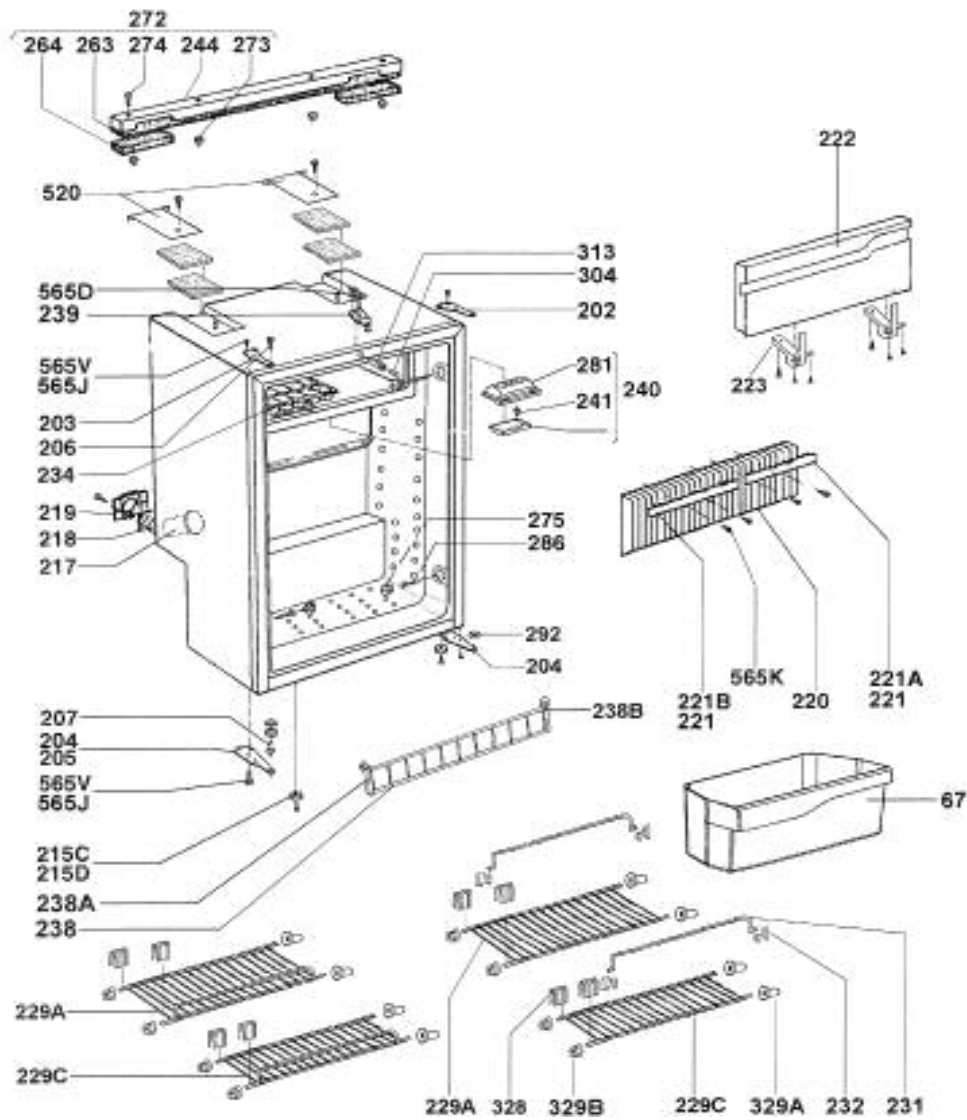

IDENT	DESCRIPTION	LS PART NUMBER
2	DOOR LEDGE COVER	2412737005
3	BOTTLE SHELF DIVIDER	IC10372
4	BOTTLE SHELF	IC10367D
5	MIDDLE SHELF	IC10367D
5A	HANGING SADDLE BAG SHELF	IC10367C
36	BOTTLE HOLDER	IC10367E
59	DOOR	PRODUCTION NO REQD
66B	SHELF WITH BLUE LID	IC10377
67	SALAD BOX BASE	IC10366
68	SALAD BOX LID	IC10367
99	OPERATING INSTRUCTIONS	8226100017
214	TRAVEL CATCH	TR10424
214A	SLIDER	2412883304
565D	CSK SCREW	7296279016

IDENT	DESCRIPTION	LS PART NUMBER
202	HINGE UPPER RIGHT	CONTACT LS
203	HINGE UPPER LEFT	HI10392
204	HINGE LOWER RIGHT	HI10390
205	HINGE LOWER LEFT	HI10391
215D	FOOT	CONTACT LS
220	REAR EVAPORATOR	CONTACT LS
221A	CANOPY	CONTACT LS
221B	CANOPY	CONTACT LS
222	FREEZER DOOR	IC10369
223	HINGE ASSY	HI10387
229A	SHELF BOTTOM	2412080208
229C	SHELF UPPER	IC10362
231	UPSTAND	IC10362A
232	HOLDER BKT	MI10471
234	ICE TRAY	IC10305
239	DOOR LOCK BRACKET	TR10424A
275	COVER CAP	2951221031
292	SPARES	CONTACT LS
328	SHELF FITTING	MI10472
329A	FIXING RIGHT	MI10473
329B	FIXING LEFT	MI10473A
520	CANOPY	CONTACT LS

IDENT	DESCRIPTION	LS PART NUMBER
26	LIGHT CONDUCTOR	CONTACT LS
401	FASCIA	2412933109
402	SELECTOR KNOB	CK10527
418	SPARES	2926202009
421B	VALVE GV100	2412798205
425	GAS INLET PIPE COMPLETE	CONTACT LS
429V	GAS CONNECTION	CONTACT LS
446	HEATING ELEMENT 12V 100W	EL10259
446	HEATING ELEMENT 240V / 125W	2952170633
474A	CONN WIRING	2412796308
477	FILTER	GR10020
486C	SHAFT SELECTOR SWITCH	2412784106
487C	SHAFT TEMPERATURE	2412785004
493	TEMPERATURE PROBE	CONTACT LS
515A	FIXING ANGLE	CONTACT LS
521	ELECTRONIC IGNITER	IG10238
523A	ELECTRONIC ASSY COMPLETE	2412771103
569	CONN WIRING	2951879739