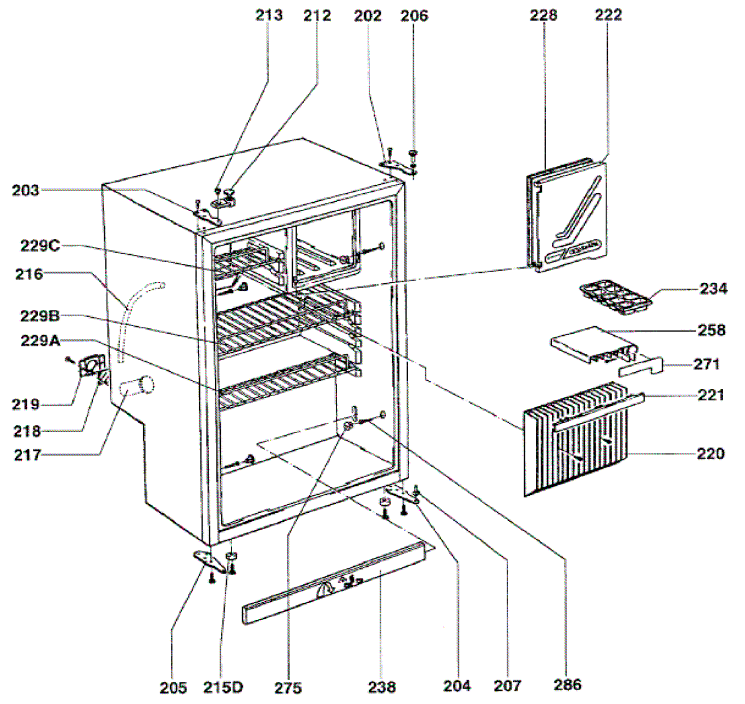

MODEL = RM4230 / 4231

POPULAR SPARE PARTS

	<u>LEISURE SPARES PART NUMBER</u>
<u>CABINET</u>	
UPPER SHELF	= IC10349B
LOWER SHELF	= 2951521158
FREEZER DOOR	= IC10341C
FREEZER DOOR HINGES	= NOT APPLICABLE
<u>DOOR</u>	
TRAVEL CATCH	= TR10415
UPPER SHELF	= IC10343
MIDDLE SHELF (FULL WIDTH)	= IC10343
HANGING DOOR SHELF	= NOT APPLICABLE
BOTTLE SHELF	= IC10342
BOTTLE BAR	= IC10342A
BOTTLE FINGERS	= IC10331
SALAD BOX BASE	= NOT APPLICABLE
SALAD BOX LID	= NOT APPLICABLE
<u>GAS / ELECTRIC ZONE</u>	
MAINS SWITCH GREEN	= EL10282
12V SWITCH RED	= 2926273505
THERMOCOUPLE	= GR10018
240V ELEMENT	= 2952173009
12V ELEMENT	= EL10293A
GAS VALVE	= 2926276110
THERMOSTAT GAS	= NOT APPLICABLE
THERMOSTAT ELECTRIC	= EL10285
PIEZO IGNITER RM4230	= IG10231
ELECTRONIC IGNITER RM4231	= IG10227
<u>COOLING ZONE</u>	
JUNKERS BURNER	= 2923430504
SPARK ELECTRODE	= IG10233
JET 45 (28 TO 37 MBAR)	= JB10058
JET 46 (50 MBAR)	= JB10074
IGNITION LEAD	= IG10206
<u>MISC</u>	
THERMOSTAT KNOB	= CK10519
GAS KNOB	= 2951289004
	=

OTHER PARTS ARE AVAILABLE , PLEASE CONTACT LEISURE SPARES 01423 321108

RM4230 4231