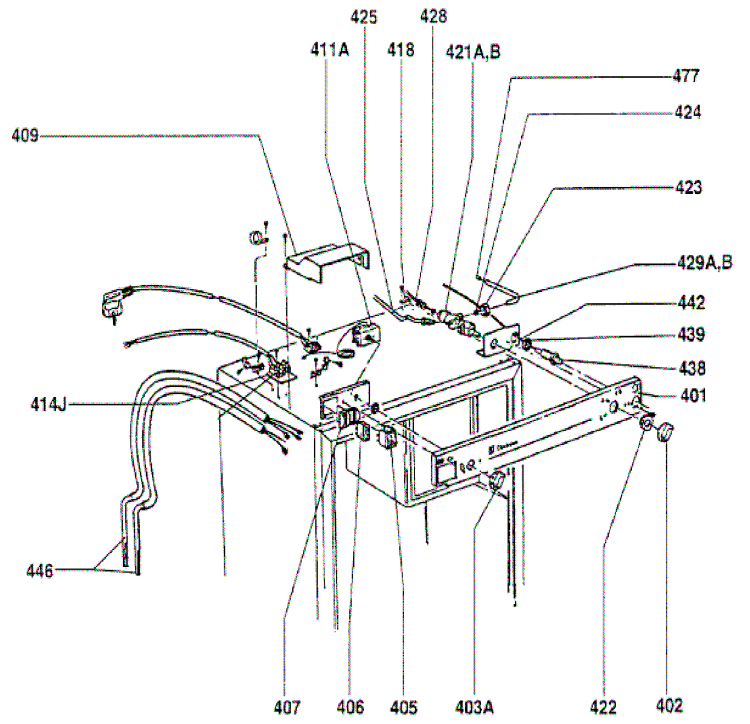

MODEL = RM4230 / 4231

POPULAR SPARE PARTS

	<u>LEISURE SPARES PART NUMBER</u>
<u>CABINET</u>	
UPPER SHELF	= IC10349B
LOWER SHELF	= 2951521158
FREEZER DOOR	= IC10341C
FREEZER DOOR HINGES	= NOT APPLICABLE
<u>DOOR</u>	
TRAVEL CATCH	= TR10415
UPPER SHELF	= IC10343
MIDDLE SHELF (FULL WIDTH)	= IC10343
HANGING DOOR SHELF	= NOT APPLICABLE
BOTTLE SHELF	= IC10342
BOTTLE BAR	= IC10342A
BOTTLE FINGERS	= IC10331
SALAD BOX BASE	= NOT APPLICABLE
SALAD BOX LID	= NOT APPLICABLE
<u>GAS / ELECTRIC ZONE</u>	
MAINS SWITCH GREEN	= EL10282
12V SWITCH RED	= 2926273505
THERMOCOUPLE	= GR10018
240V ELEMENT	= 2952173009
12V ELEMENT	= EL10293A
GAS VALVE	= 2926276110
THERMOSTAT GAS	= NOT APPLICABLE
THERMOSTAT ELECTRIC	= EL10285
PIEZO IGNITER RM4230	= IG10231
ELECTRONIC IGNITER RM4231	= IG10227
<u>COOLING ZONE</u>	
JUNKERS BURNER	= 2923430504
SPARK ELECTRODE	= IG10233
JET 45 (28 TO 37 MBAR)	= JB10058
JET 46 (50 MBAR)	= JB10074
IGNITION LEAD	= IG10206
<u>MISC</u>	
THERMOSTAT KNOB	= CK10519
GAS KNOB	= 2951289004
	=

OTHER PARTS ARE AVAILABLE , PLEASE CONTACT LEISURE SPARES 01423 321108

RM4230 4231