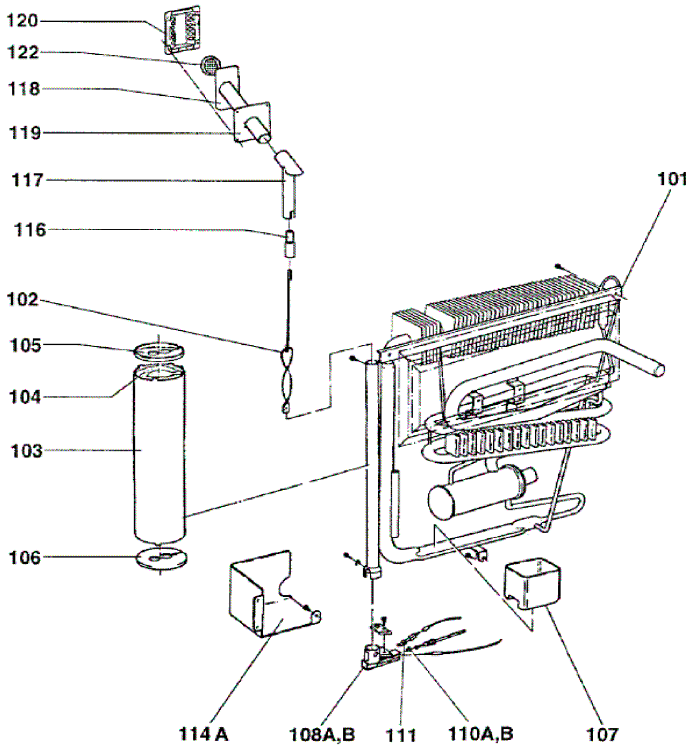

MODEL = RM4230 / 4231

POPULAR SPARE PARTS

	<u>LEISURE SPARES PART NUMBER</u>
<u>CABINET</u>	
UPPER SHELF	= IC10349B
LOWER SHELF	= 2951521158
FREEZER DOOR	= IC10341C
FREEZER DOOR HINGES	= NOT APPLICABLE
<u>DOOR</u>	
TRAVEL CATCH	= TR10415
UPPER SHELF	= IC10343
MIDDLE SHELF (FULL WIDTH)	= IC10343
HANGING DOOR SHELF	= NOT APPLICABLE
BOTTLE SHELF	= IC10342
BOTTLE BAR	= IC10342A
BOTTLE FINGERS	= IC10331
SALAD BOX BASE	= NOT APPLICABLE
SALAD BOX LID	= NOT APPLICABLE
<u>GAS / ELECTRIC ZONE</u>	
MAINS SWITCH GREEN	= EL10282
12V SWITCH RED	= 2926273505
THERMOCOUPLE	= GR10018
240V ELEMENT	= 2952173009
12V ELEMENT	= EL10293A
GAS VALVE	= 2926276110
THERMOSTAT GAS	= NOT APPLICABLE
THERMOSTAT ELECTRIC	= EL10285
PIEZO IGNITER RM4230	= IG10231
ELECTRONIC IGNITER RM4231	= IG10227
<u>COOLING ZONE</u>	
JUNKERS BURNER	= 2923430504
SPARK ELECTRODE	= IG10233
JET 45 (28 TO 37 MBAR)	= JB10058
JET 46 (50 MBAR)	= JB10074
IGNITION LEAD	= IG10206
<u>MISC</u>	
THERMOSTAT KNOB	= CK10519
GAS KNOB	= 2951289004
	=

OTHER PARTS ARE AVAILABLE , PLEASE CONTACT LEISURE SPARES 01423 321108

RM4230 4231