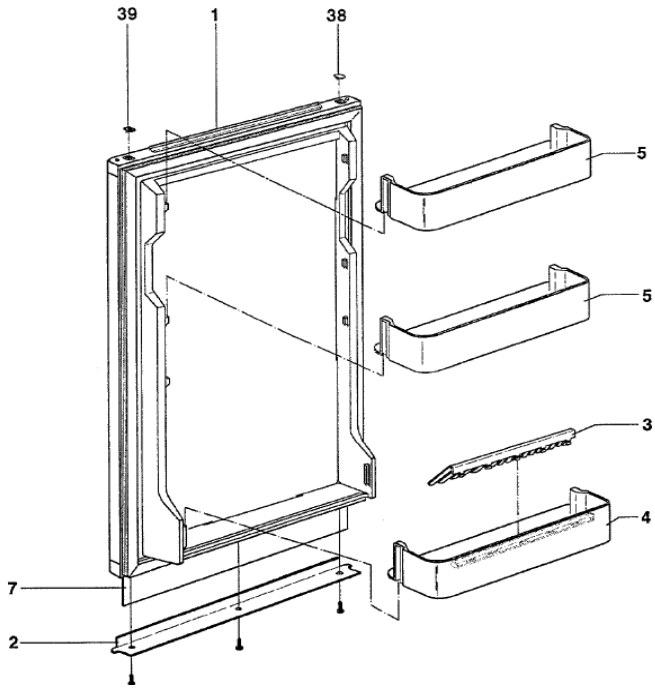

RM4230 4231