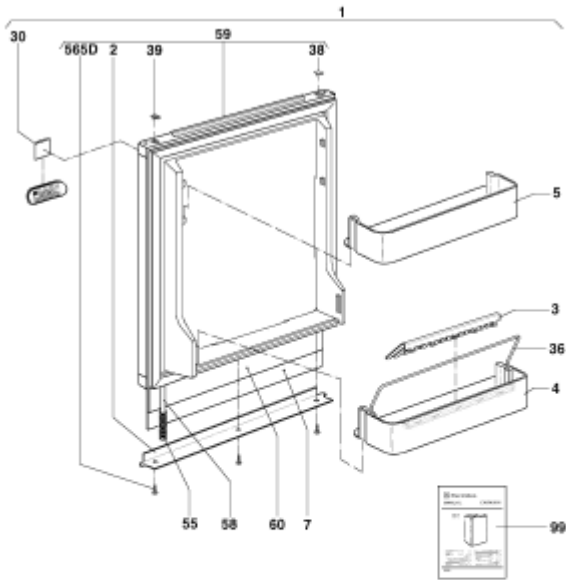

(4210 T13)

(4210 G10)