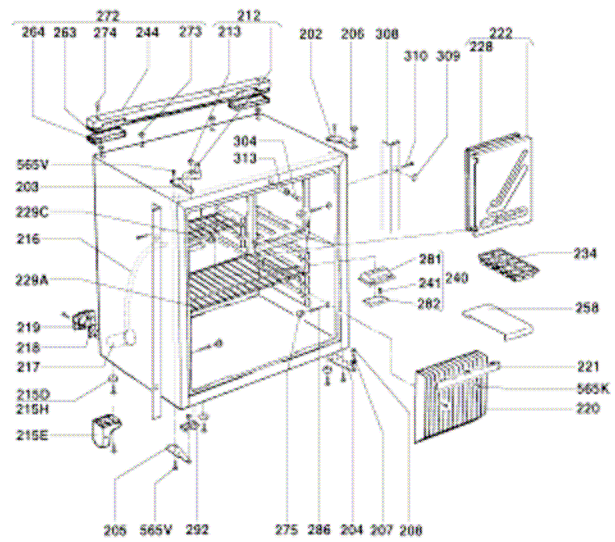

(4210 T13)

(4210 G10)