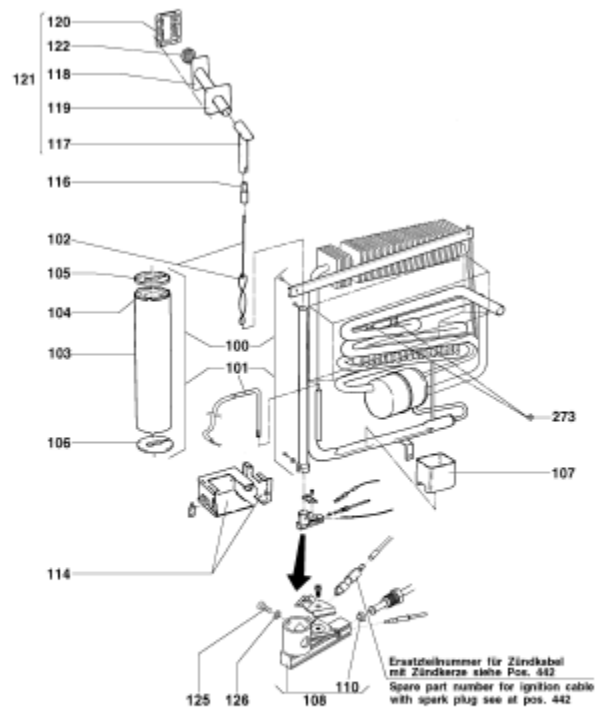

(4270 AR14)