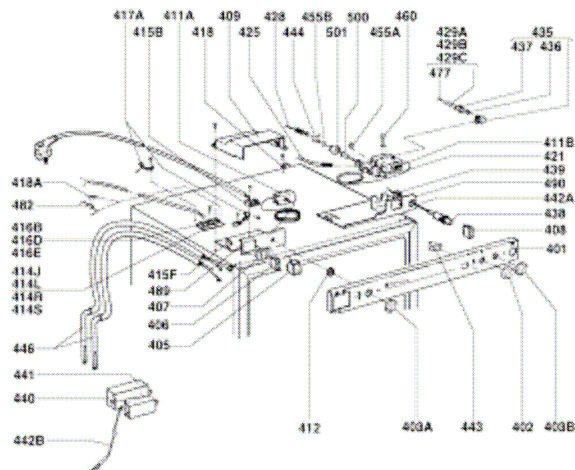

(4210 T13)

(4210 G10)

(4270 AR14)

(4211 AG02)

RM4213S