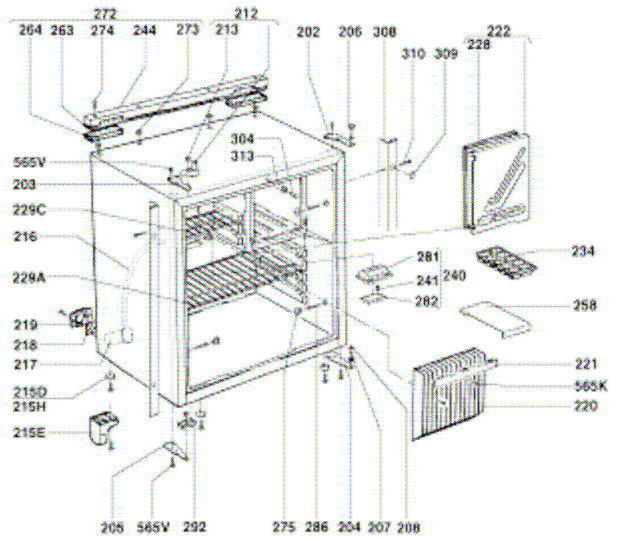

(4210 T13)

(4210 G10)

(4200 AR20)

(4200 AG01)

RM4200 / 4201