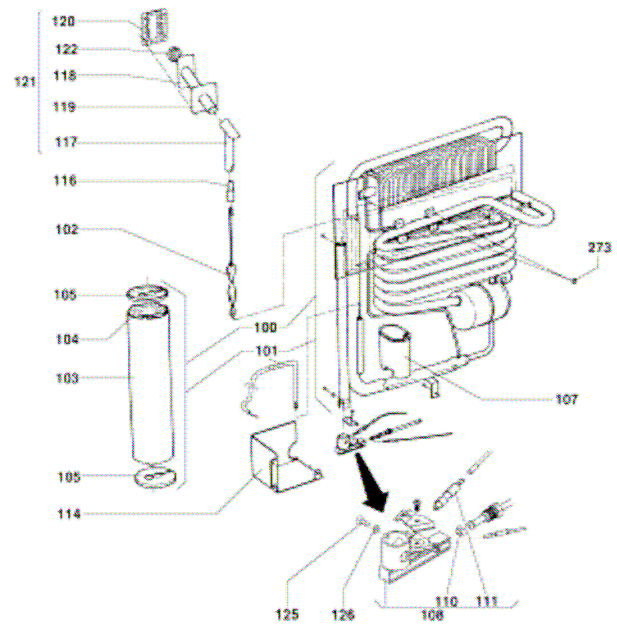

(4200 AG01)

RM4200 / 4201