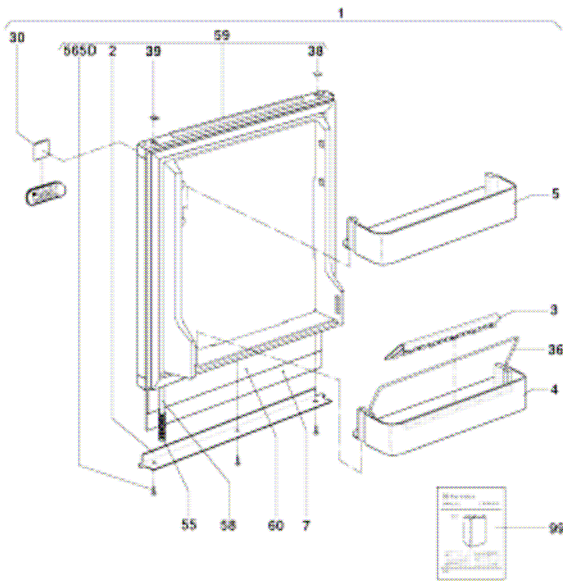

(4210 T13)

(4210 G10)

(4200 AR20)

(4200 AG01)

RM4200 / 4201