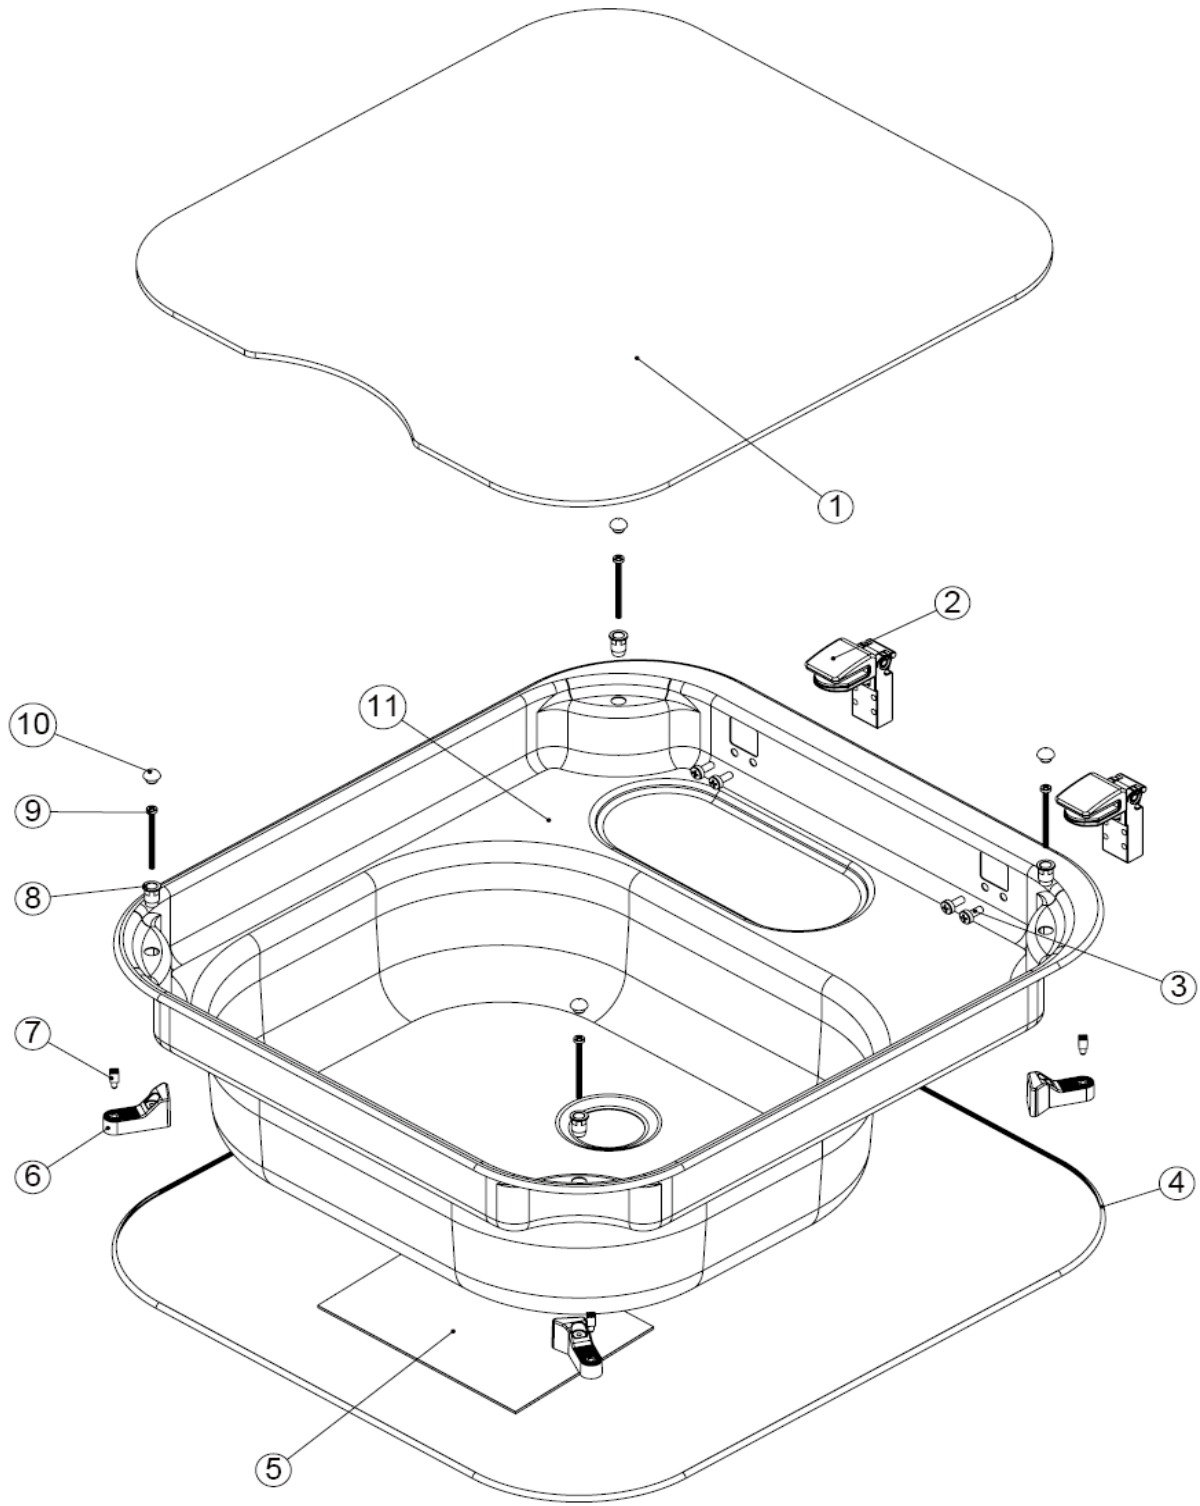

RECTANGULAR BOWL, CONTINENTAL SB3400 - EXPLODED DRAWING (GENERIC)

RECTANGULAR BOWL, CONTINENTAL SBL3400

DRW No.	PART CODE	DESCRIPTION	MODELS			
			3400	3405	3410	3420
1	SG935.BK	Glass Lid, CR Rect Bowl - CHQ BK	X		X	
1	SG936.BK	Glass Lid, CR Rect Bowl				X
1	SG938.BK	Glass Lid, CR Rect Bowl - Solid BK		X		
2	SPCC2003.BK	Hinge, Glass Lid, 2004 Style	X	X	X	X
4	SPCC1210	Bezel, Black, self adhesive, silicone rubber		X		
4	SPCC1221	Bezel, cut & join, 1482mm, surf. mount.	X		X	X
6	SPCX0416	Clamping Arm, CR Clamp System, BK	X	X	X	X
7	SPCX0415	Bush, snap-fit, CR Clamp System, BK	X	X	X	X
8	SPCX0417	Spacing plug, push-fit, BK	X	X	X	X
9	SPCX0116S	Screw, M3x40 Pozi Pan M/Screw	X	X	X	X
10	SPCX0391	Bump Stop, push-fit	X	X	X	X
11	SMCP7500	Press, Rect CR Bowl, Lid, No DH, No TH, BS	X	X		
11	SMCP7505	Press, Rect CR Bowl, Lid, No DH, TH33, BS			X	X